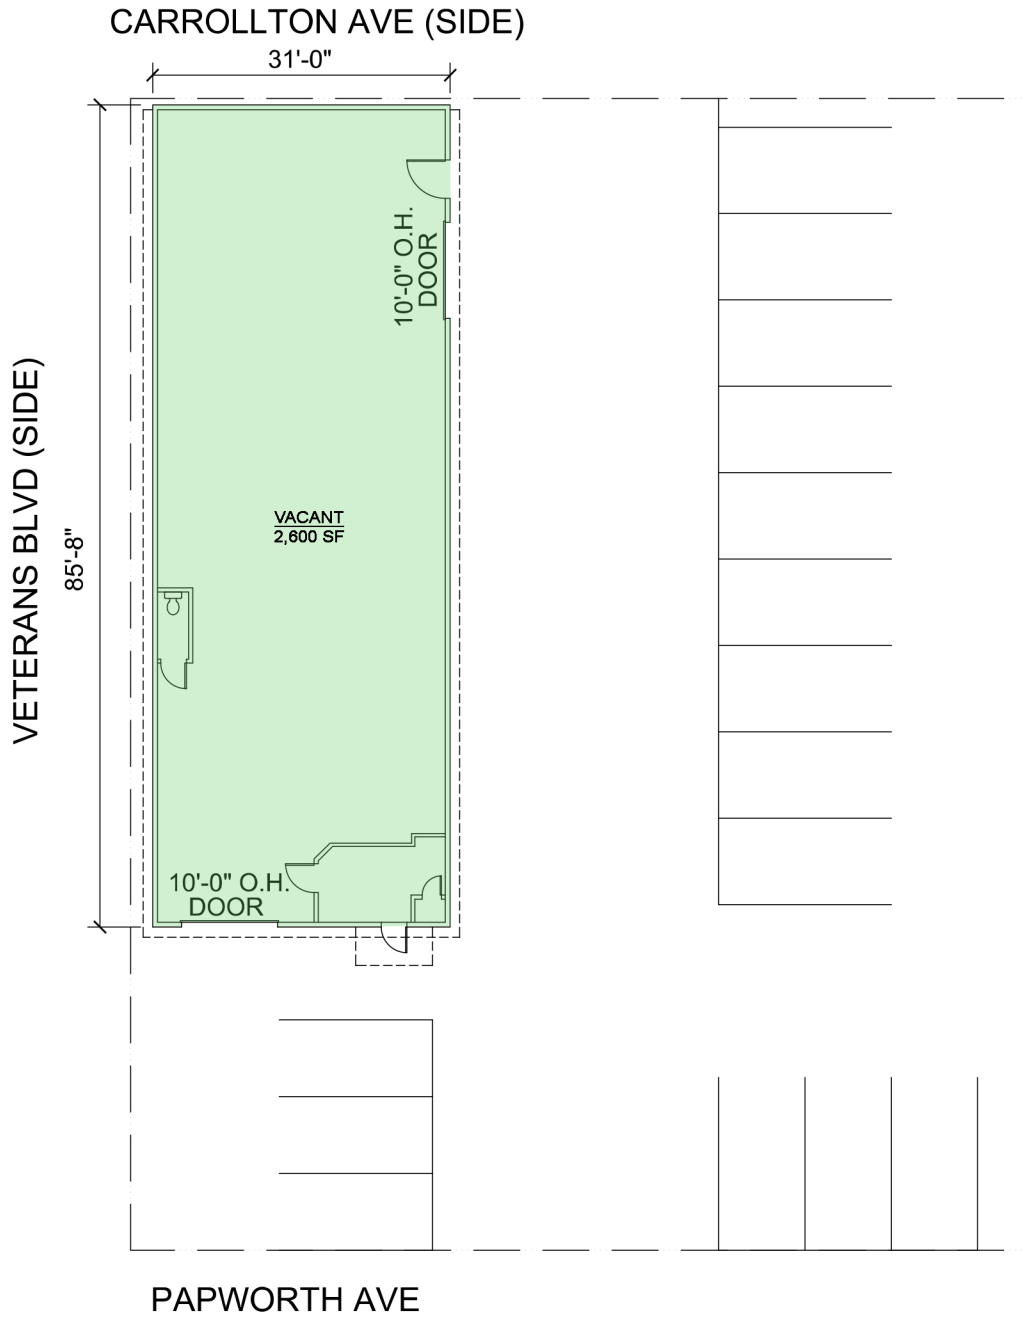

PAPWORTH WAREHOUSE BUILDING

713 Papworth Ave
Metairie, La 70005

-  Available Suites
-  Common Areas

713 PAPWORTH AVE: 1ST FLOOR
SCALE: 1" = 20'-0"

WTV Properties 504.246.1562
wade@wtvergesproperties.com
7240 Crowder Blvd, Suite 401 • New Orleans, La 70127
www.WTVergesProperties.com