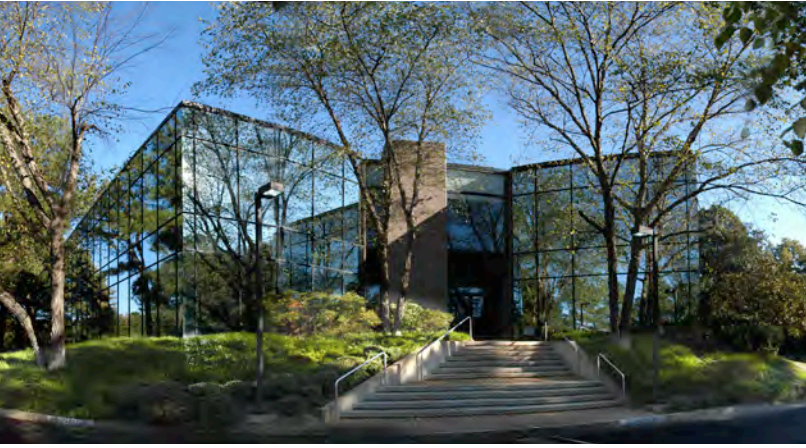

Property for Lease

Lynnfield Office Park

1255-1755 Lynnfield Road, Memphis, TN 38119

Property Details

- Property Size: 279,621 SQ FT
- Renovated interior, common area finishes and outdoor atriums
- Landscaped courtyards with seating
- Common area conference room
- Monument signage
- 24 hour card access with security cameras
- Four (4) two-story buildings approximately 70,000 square feet each
- Floor to ceiling windows throughout
- Minutes from 240 and the airport
- Walking distance to Post Office