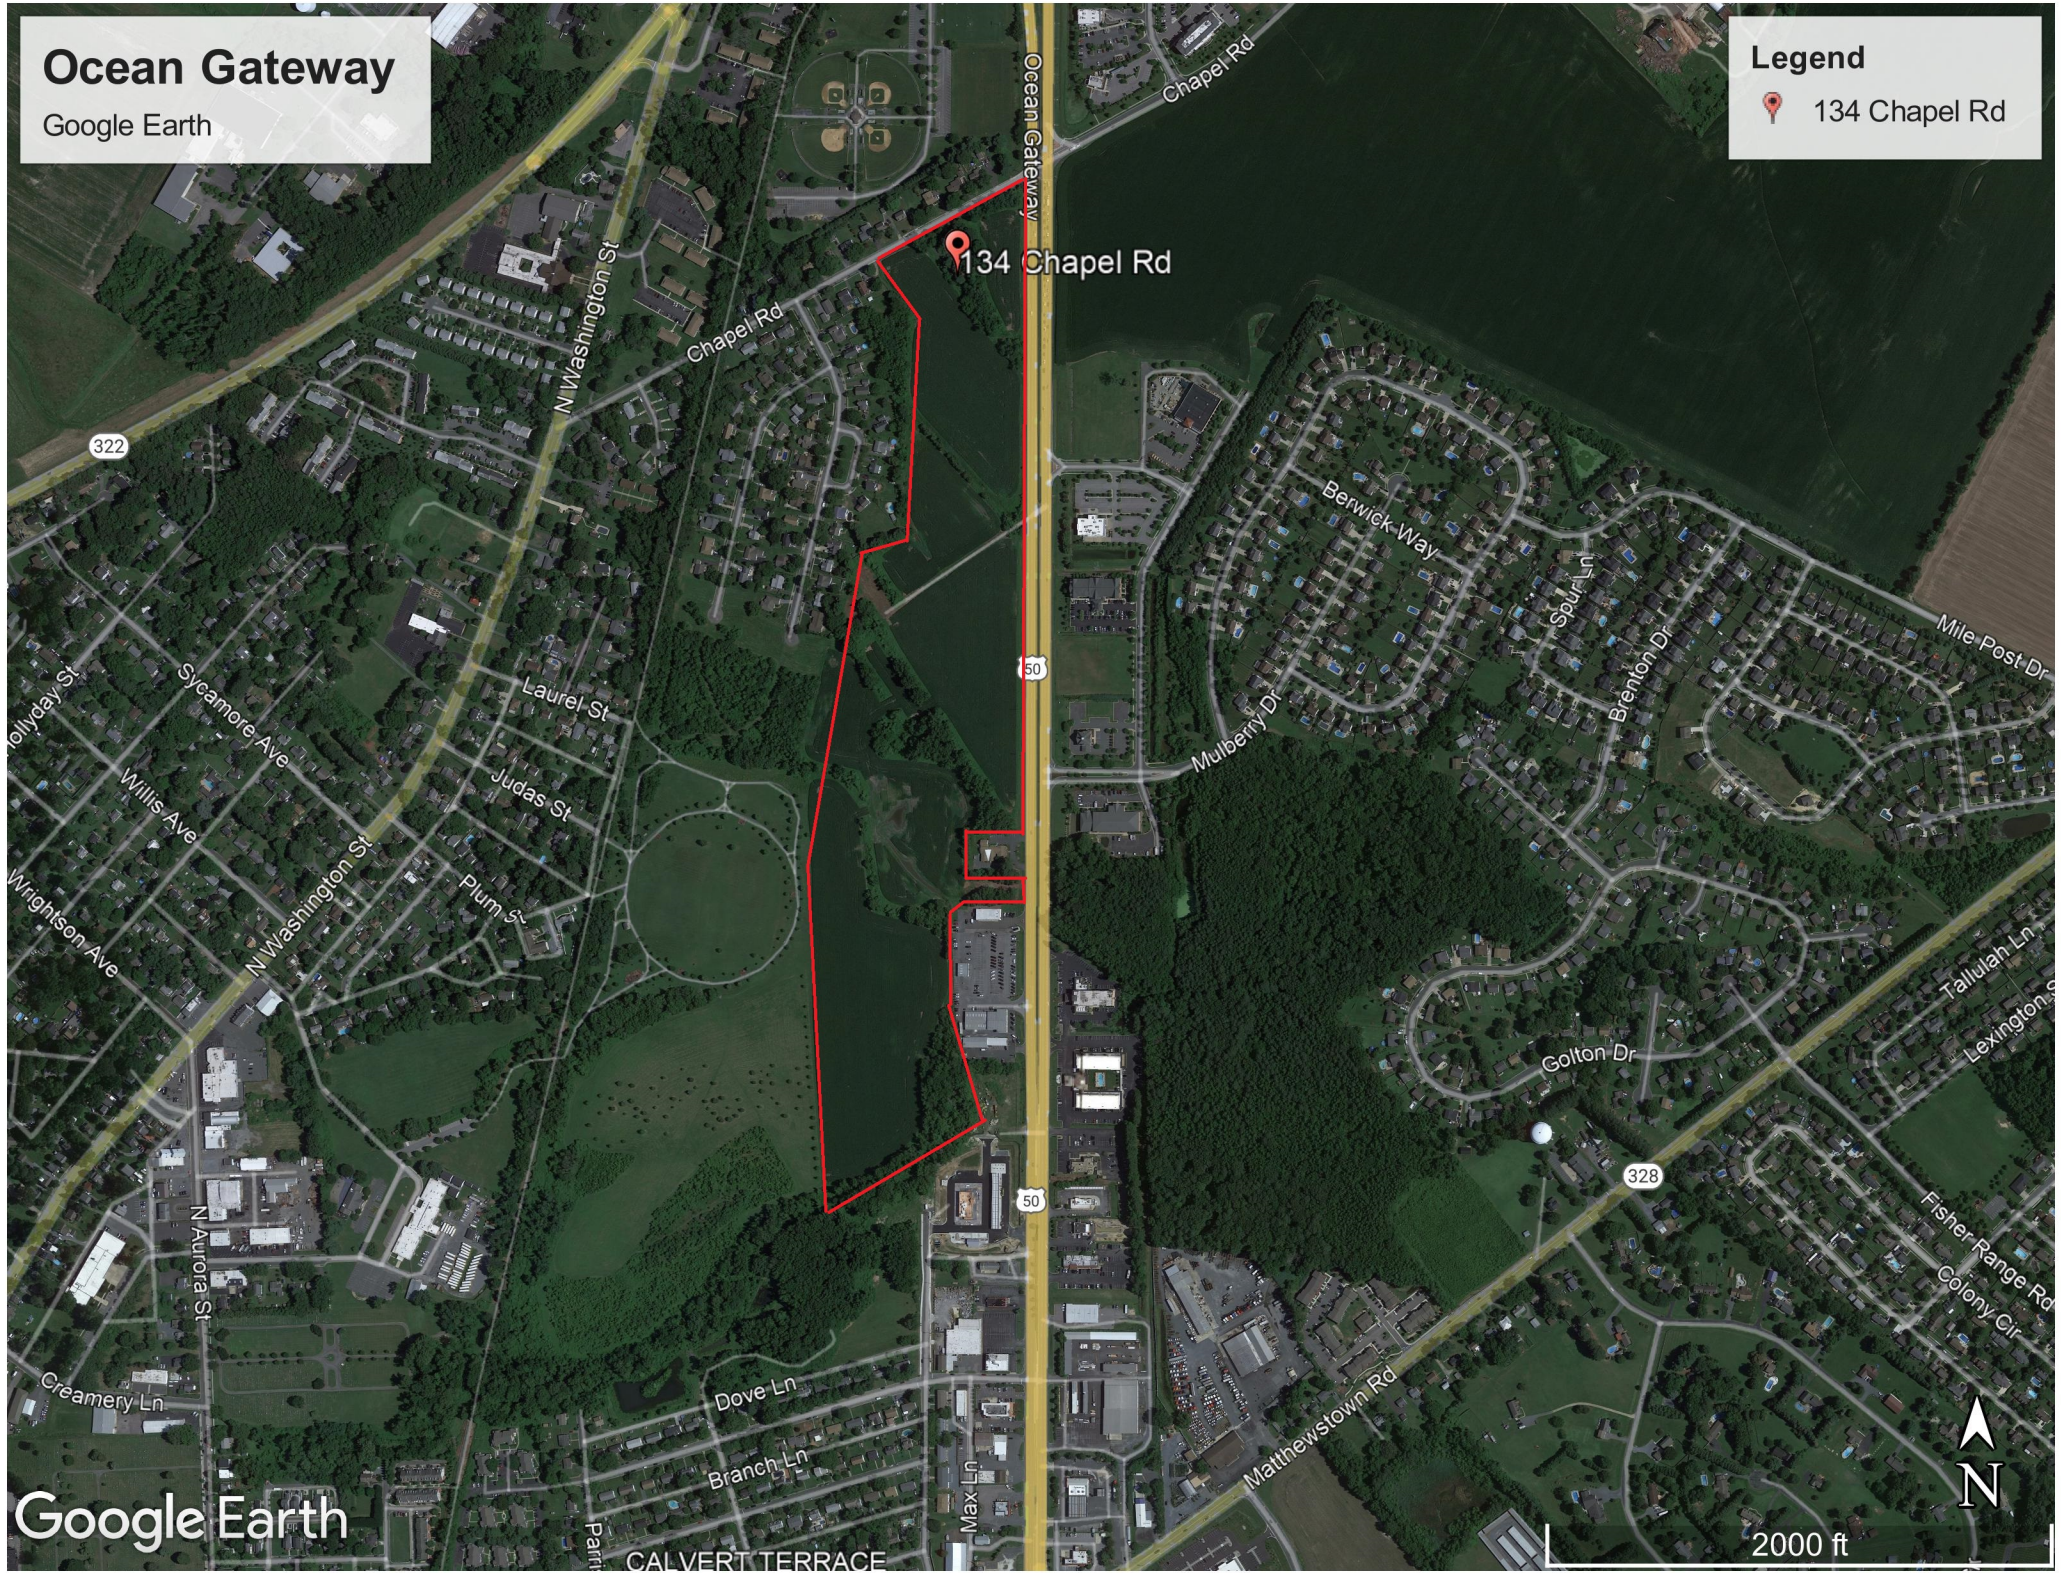

Ocean Gateway

Google Earth

Legend

 134 Chapel Rd

Google Earth

2000 ft