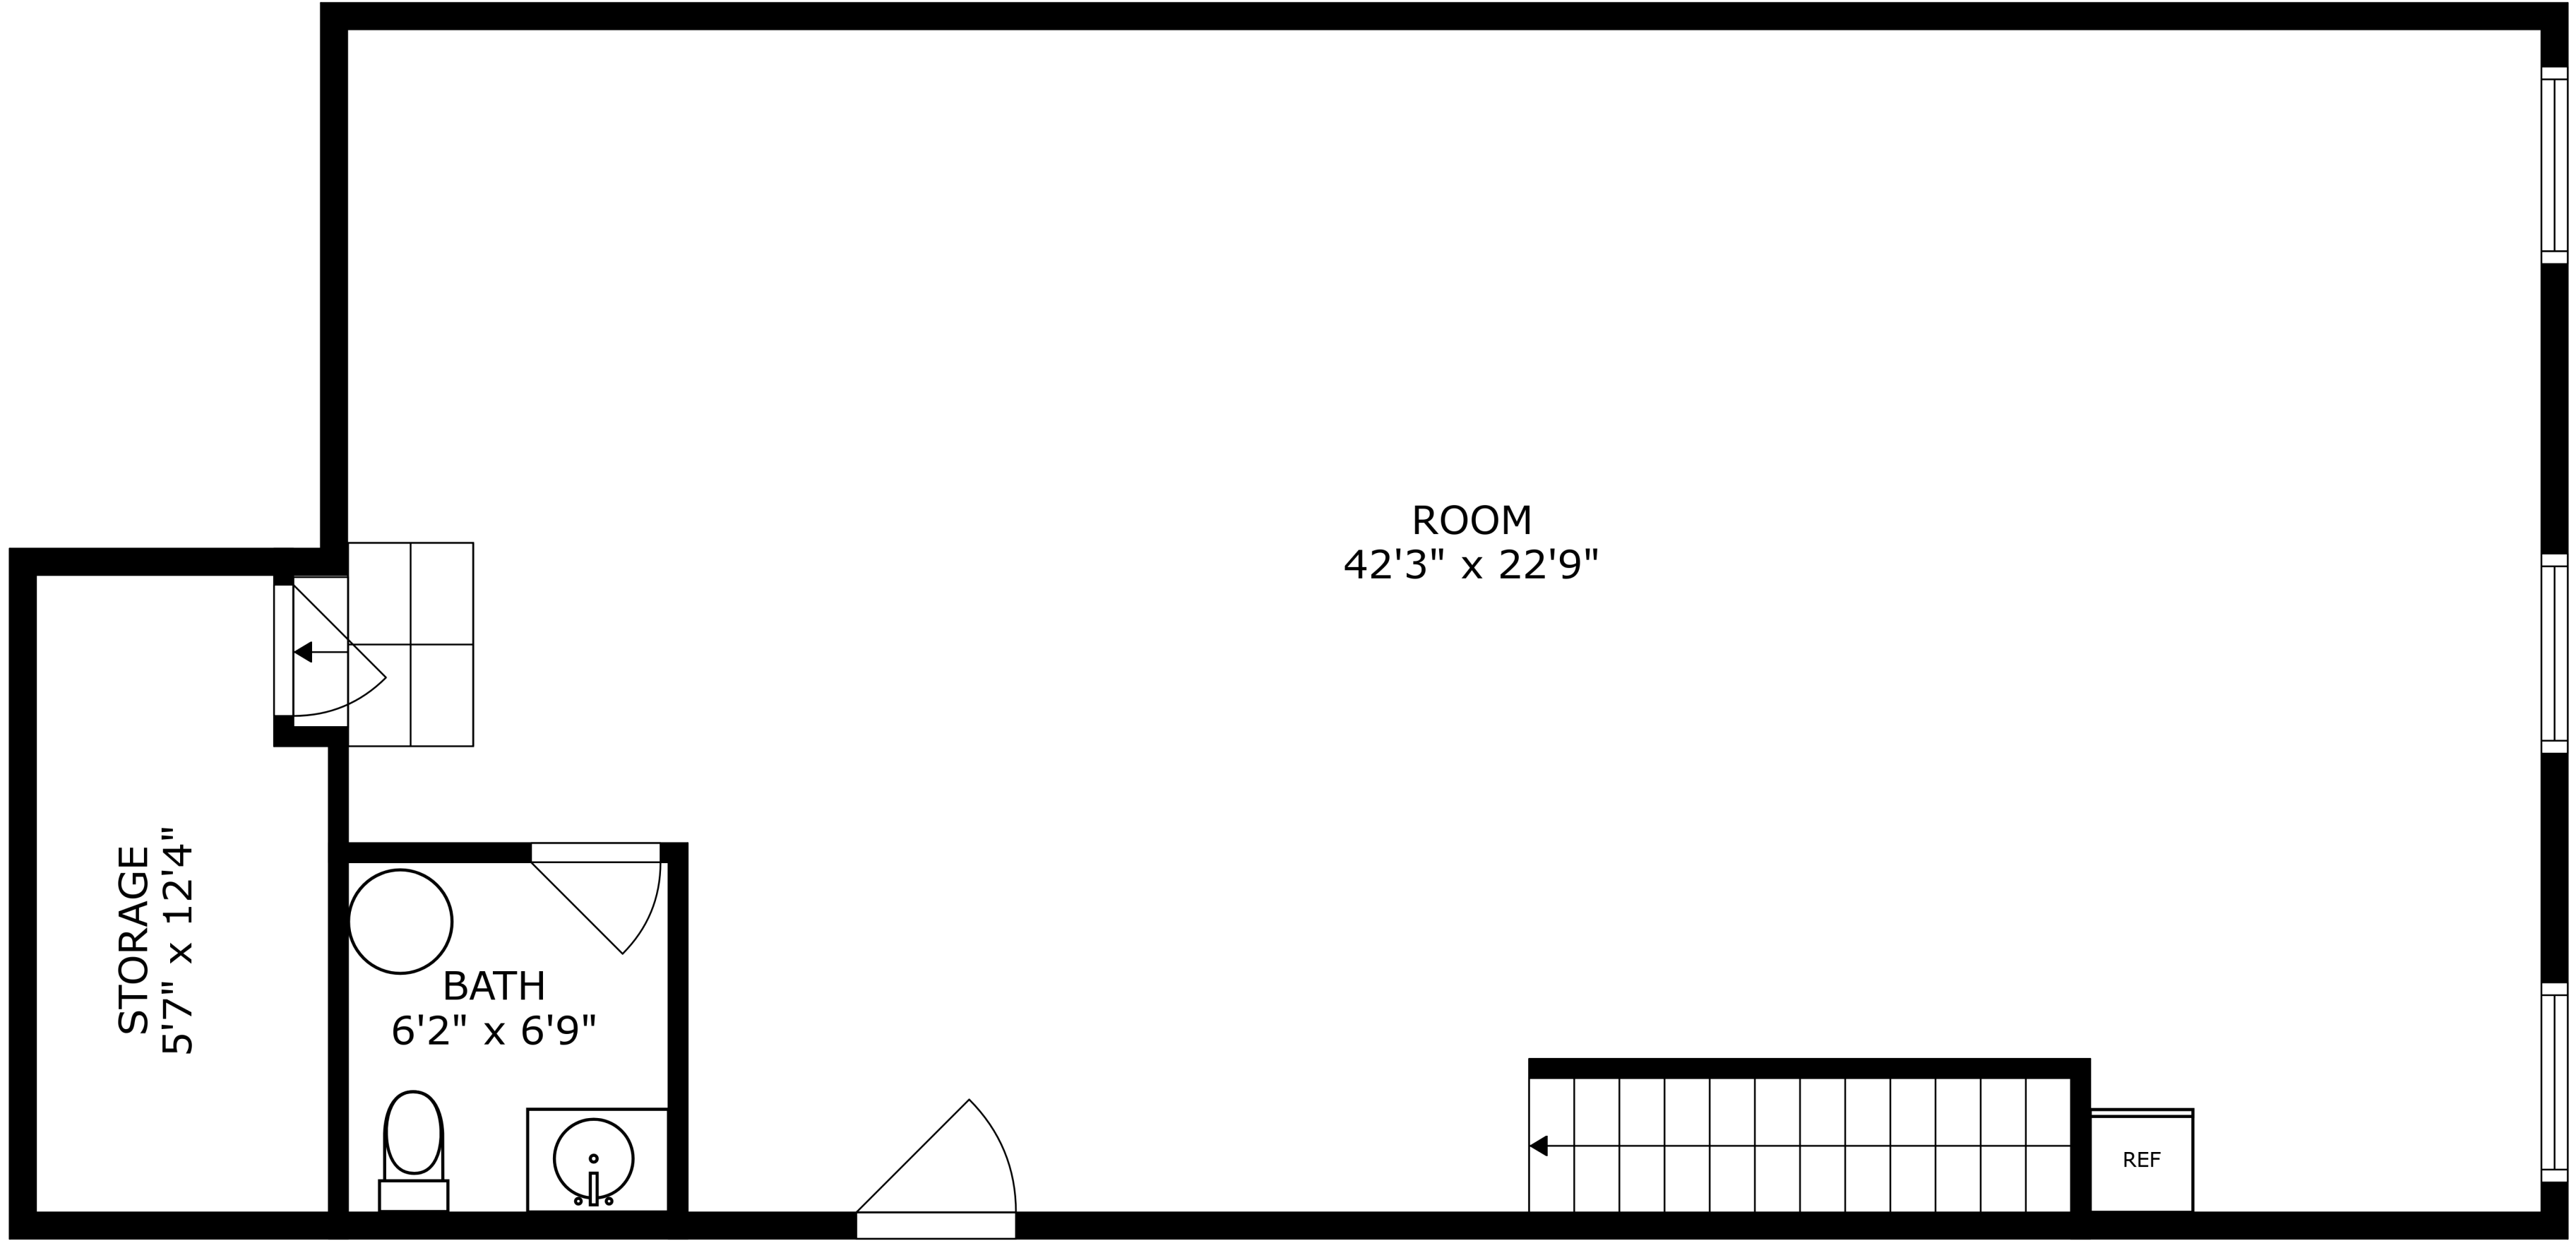

FLOOR 3

FLOOR 2

FLOOR 1

SIZES AND DIMENSIONS ARE APPROXIMATE, ACTUAL MAY VARY.

ROOM  
46'8" x 22'3"

SIZES AND DIMENSIONS ARE APPROXIMATE, ACTUAL MAY VARY.

GARAGE  
48'5" x 23'7"

BATH  
6'6" x 6'8"