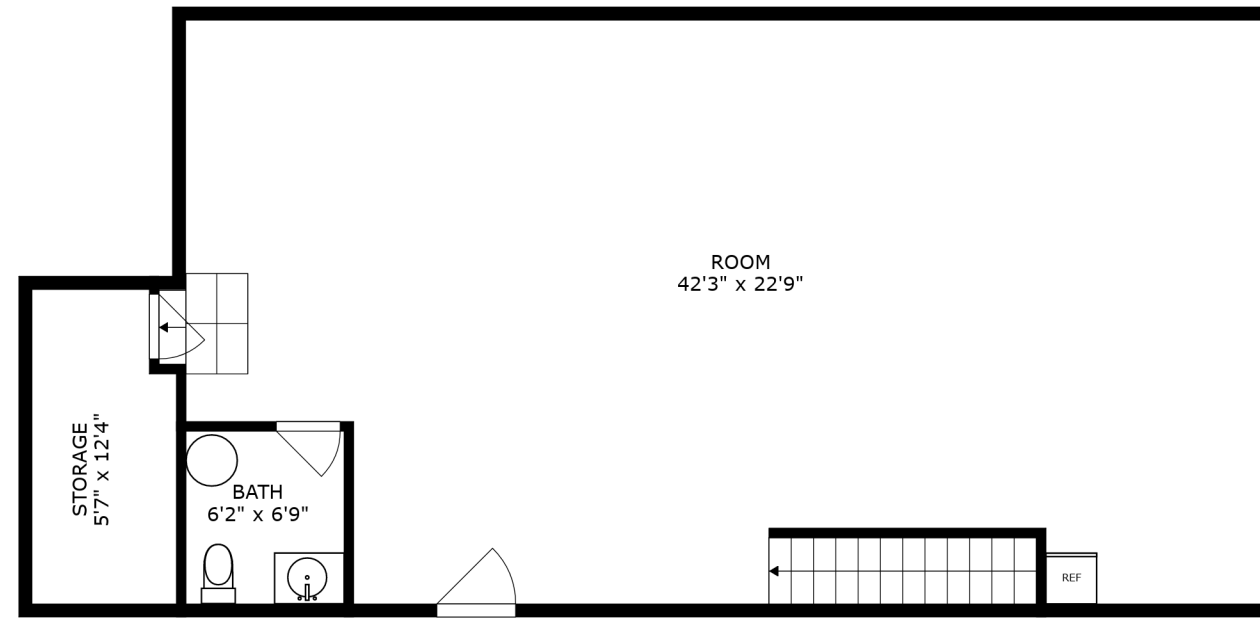

FLOOR 3

FLOOR 2

FLOOR 1

SIZES AND DIMENSIONS ARE APPROXIMATE, ACTUAL MAY VARY.

ROOM  
46'8" x 22'3"

SIZES AND DIMENSIONS ARE APPROXIMATE, ACTUAL MAY VARY.

GARAGE  
48'5" x 23'7"

BATH  
6'6" x 6'8"