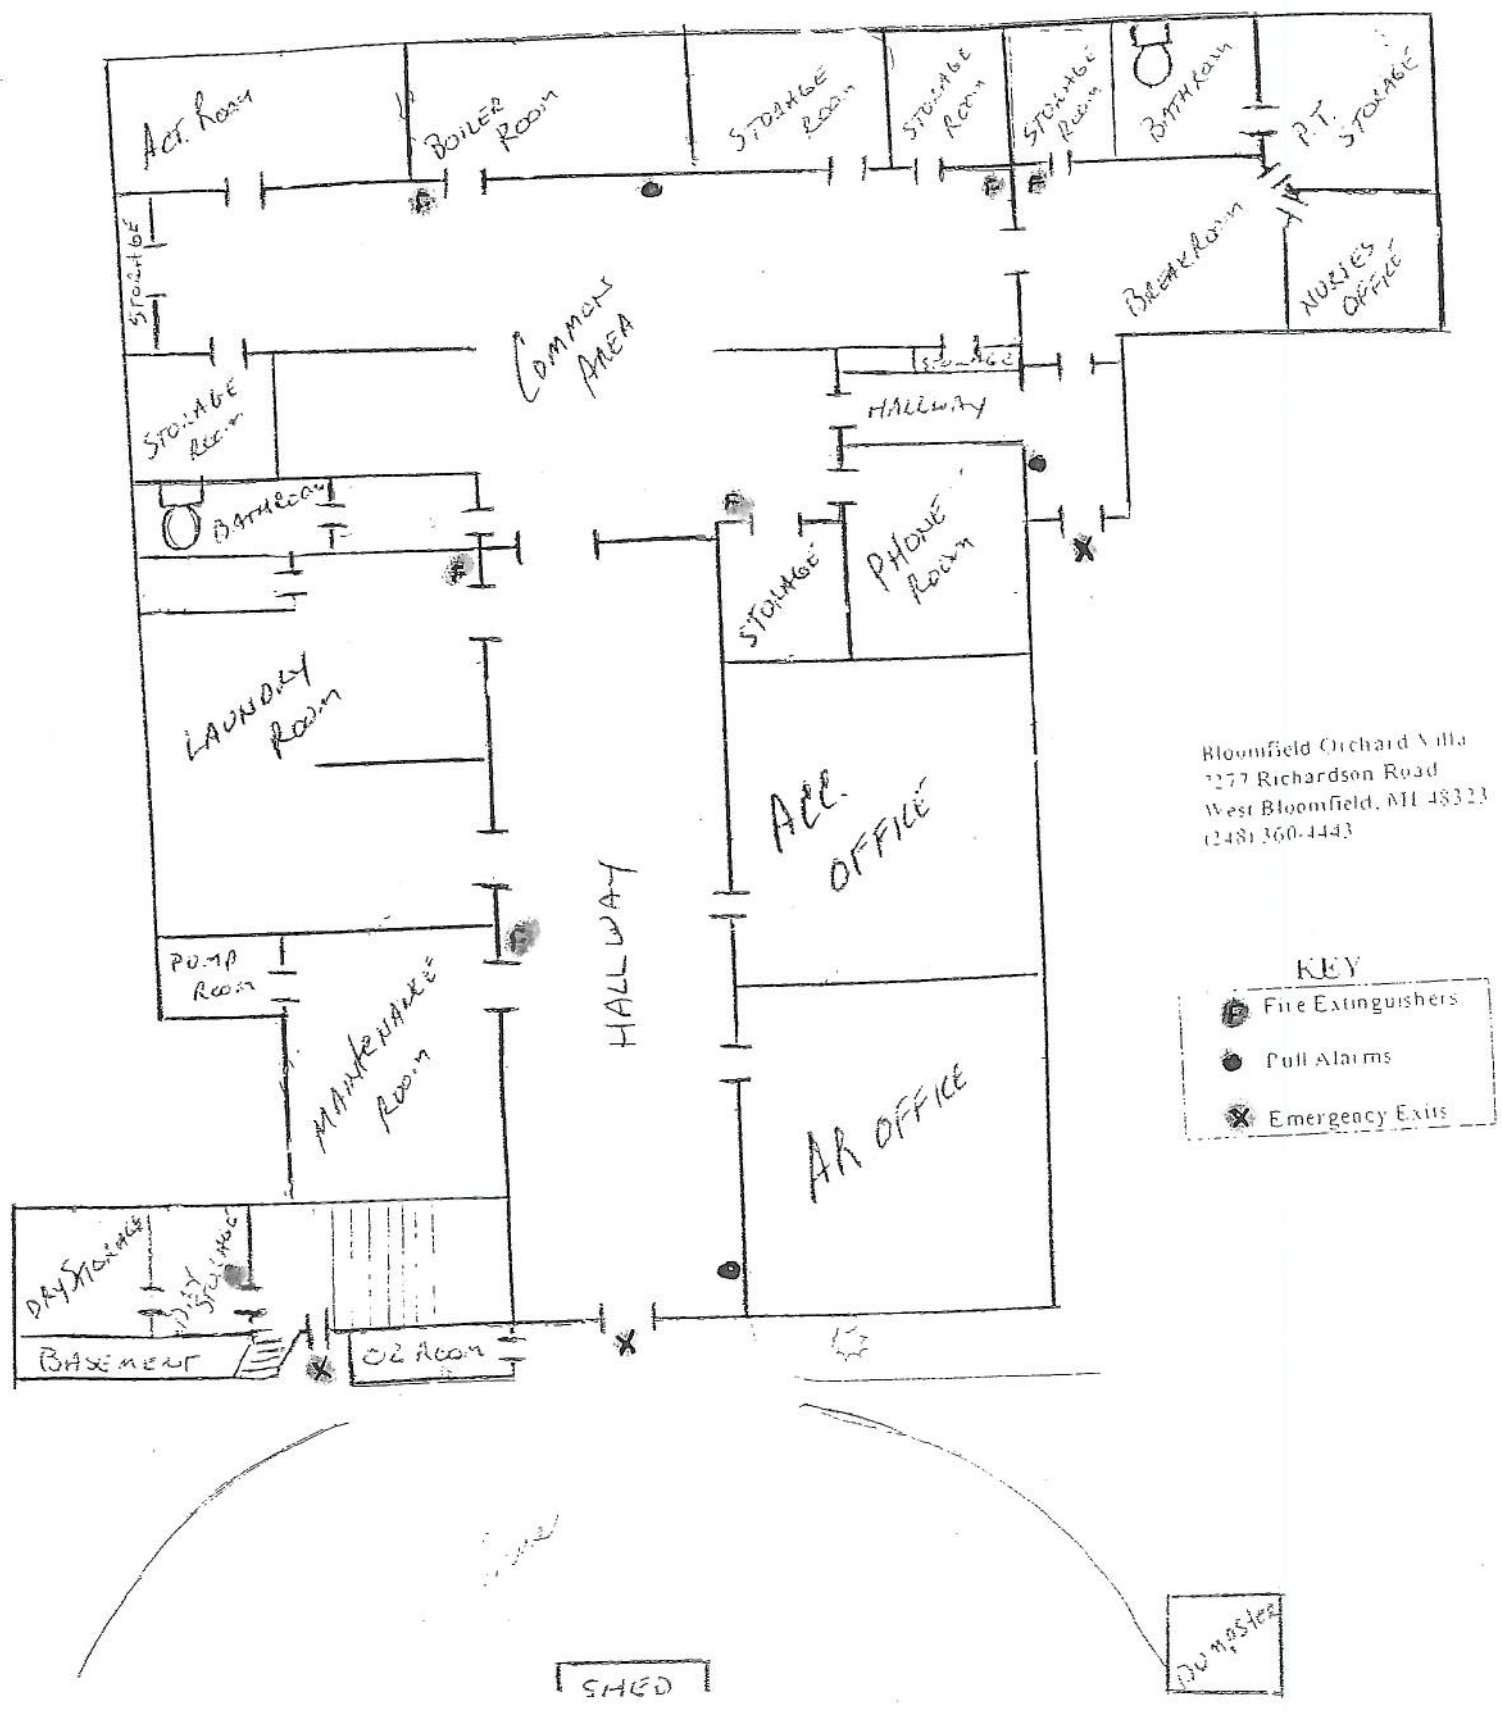

248-3604180

front entrance

Bloomfield Orchard Villa
7277 Richardson Road
West Bloomfield, MI 48323
(248) 360-4443

Bloomfield Orchard Villa Emergency Evacuation Plan

KEY

Fire Extinguisher

Pull Alarms

Emergency Exits

dampener

Bloomfield Orchard Villa

Bloomfield Orchard Villa
 1277 Richardson Road
 West Bloomfield, MI 48323
 (248) 360-4443