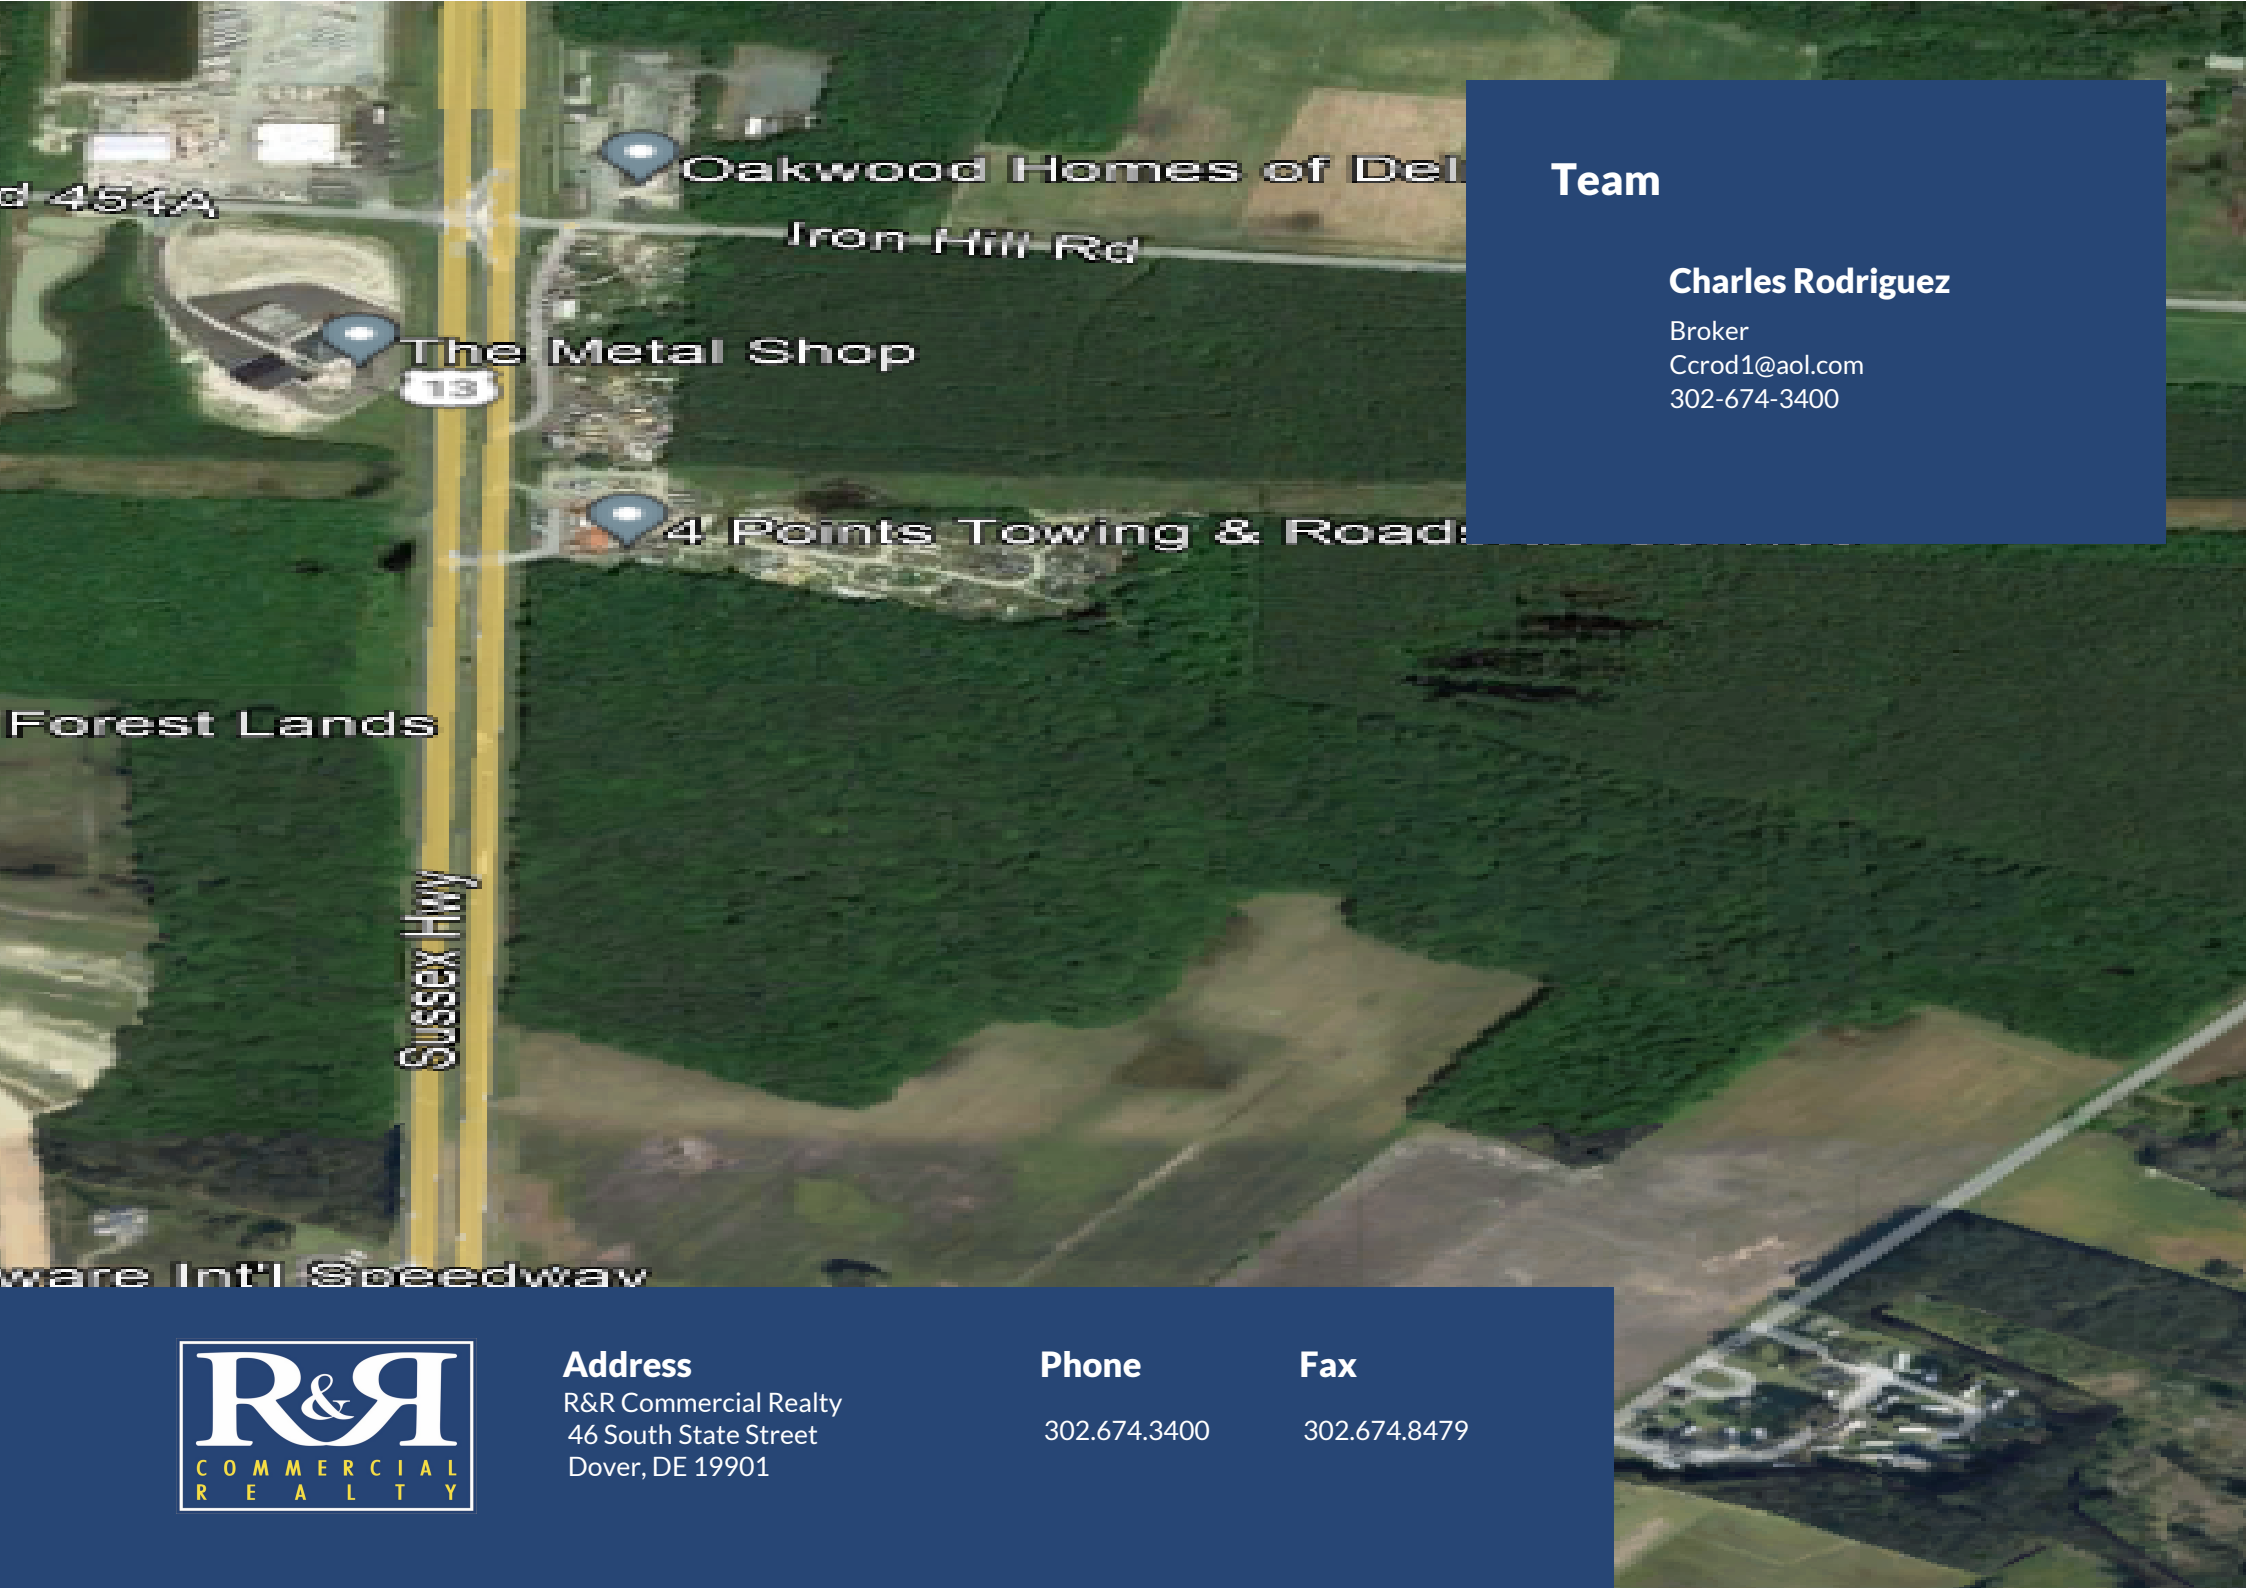

Team

Charles Rodriguez

Broker

Ccrod1@aol.com

302-674-3400

Forest Lands

Sussex Hwy

ware Int'l Speedway

Address

R&R Commercial Realty
46 South State Street
Dover, DE 19901

Phone

302.674.3400

Fax

302.674.8479