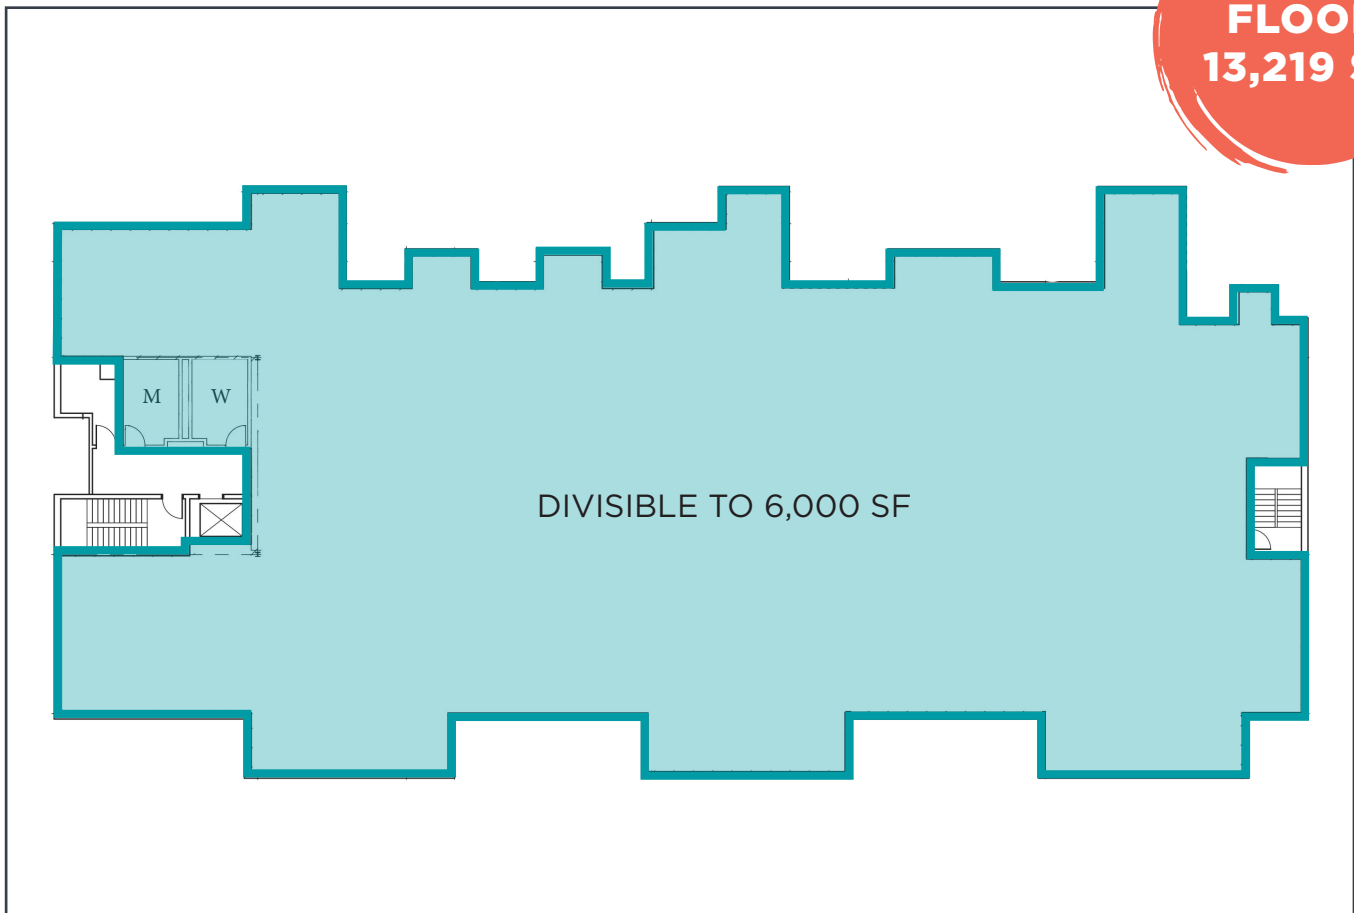

Available Spaces

- **Berea Commons 1**

- **Suite 4** - 1,415 SF: Recently renovated, Ready for tenant design

- **Suite 5** - 900 SF

- **Berea Commons 2**

- **Second floor** - 13,219 SF
(Divisible to 6,000 SF)

Suite 4 - Ready for tenant build out

Suite 208 - Great Views Facing Downtown Berea

Renovated lobby and entry way

Floor Plans

BEREA COMMONS 1 - GROUND LEVEL

Floor Plans

BEREA COMMONS 1 - GROUND LEVEL

SUITE 5
900 SF

Floor Plans

BEREA COMMONS 2 - SECOND LEVEL

**FULL
FLOOR
13,219 SF**

For Lease

1 BEREA COMMONS & 2 BEREA COMMONS
BEREA, OH 44017

CONTACT US

ROBERT LEIBOLD

Vice President
+1 216 363 6449
robert.leibold@cbre.com