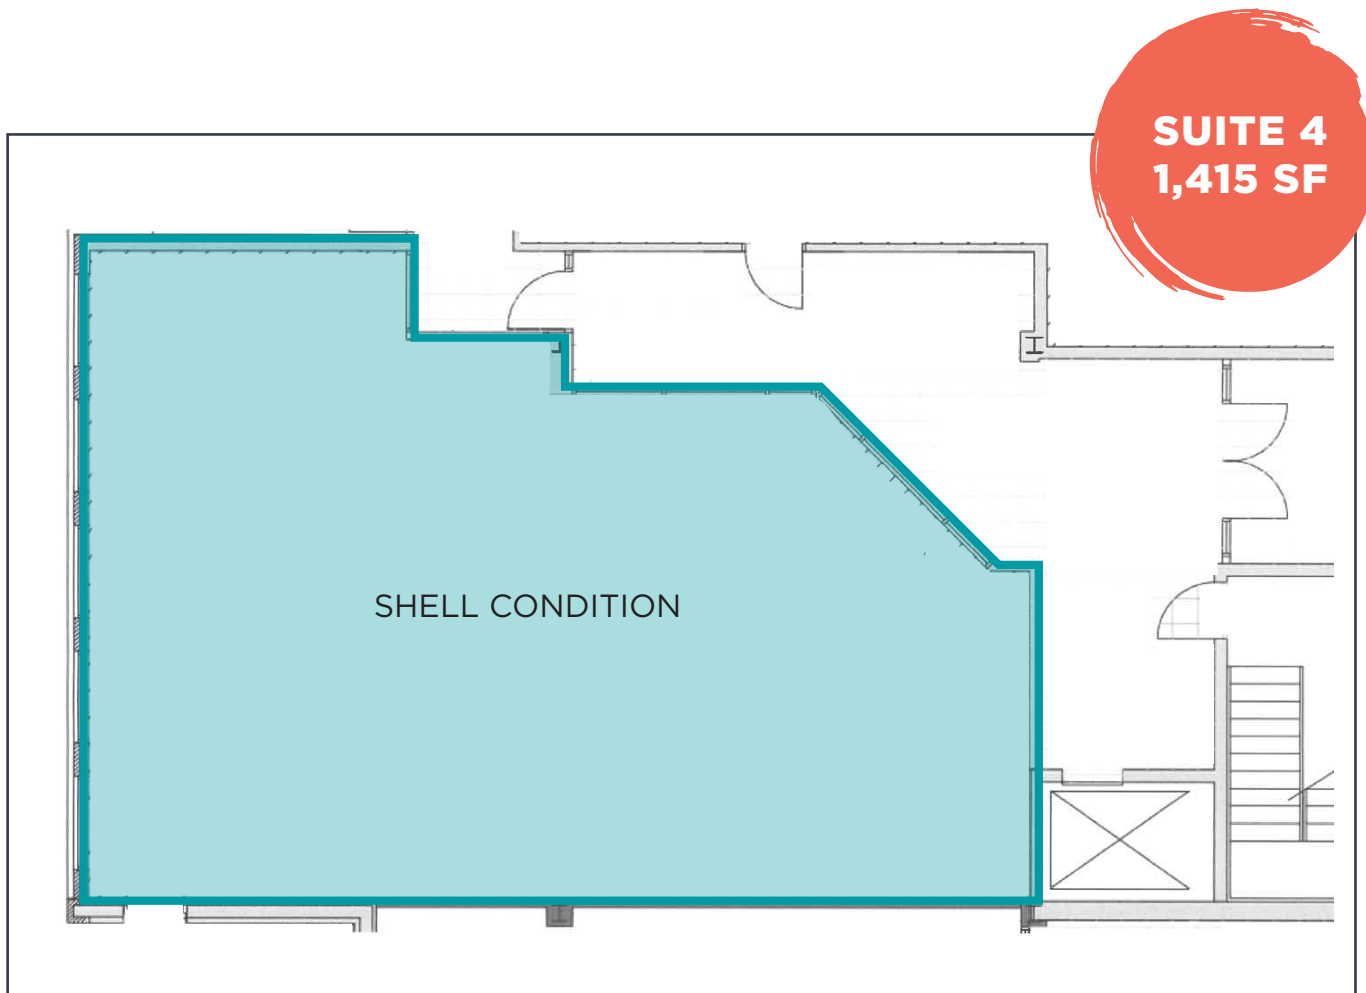

Available Spaces

- **Berea Commons 1**

- **Suite 4** - 1,415 SF: Recently renovated, Ready for tenant design

- **Suite 5** - 900 SF

- **Berea Commons 2**

- **Second floor** - 13,219 SF
(Divisible to 6,000 SF)

Suite 4 - Ready for tenant build out

Suite 208 - Great Views Facing Downtown Berea

Renovated lobby and entry way

Floor Plans

BEREA COMMONS 1 - GROUND LEVEL

Floor Plans

BEREA COMMONS 1 - GROUND LEVEL

SUITE 5
900 SF

Floor Plans

BEREA COMMONS 2 - SECOND LEVEL

**FULL
FLOOR
13,219 SF**

For Lease

1 BEREA COMMONS & 2 BEREA COMMONS
BEREA, OH 44017

CONTACT US

ROBERT LEIBOLD

Vice President
+1 216 363 6449
robert.leibold@cbre.com