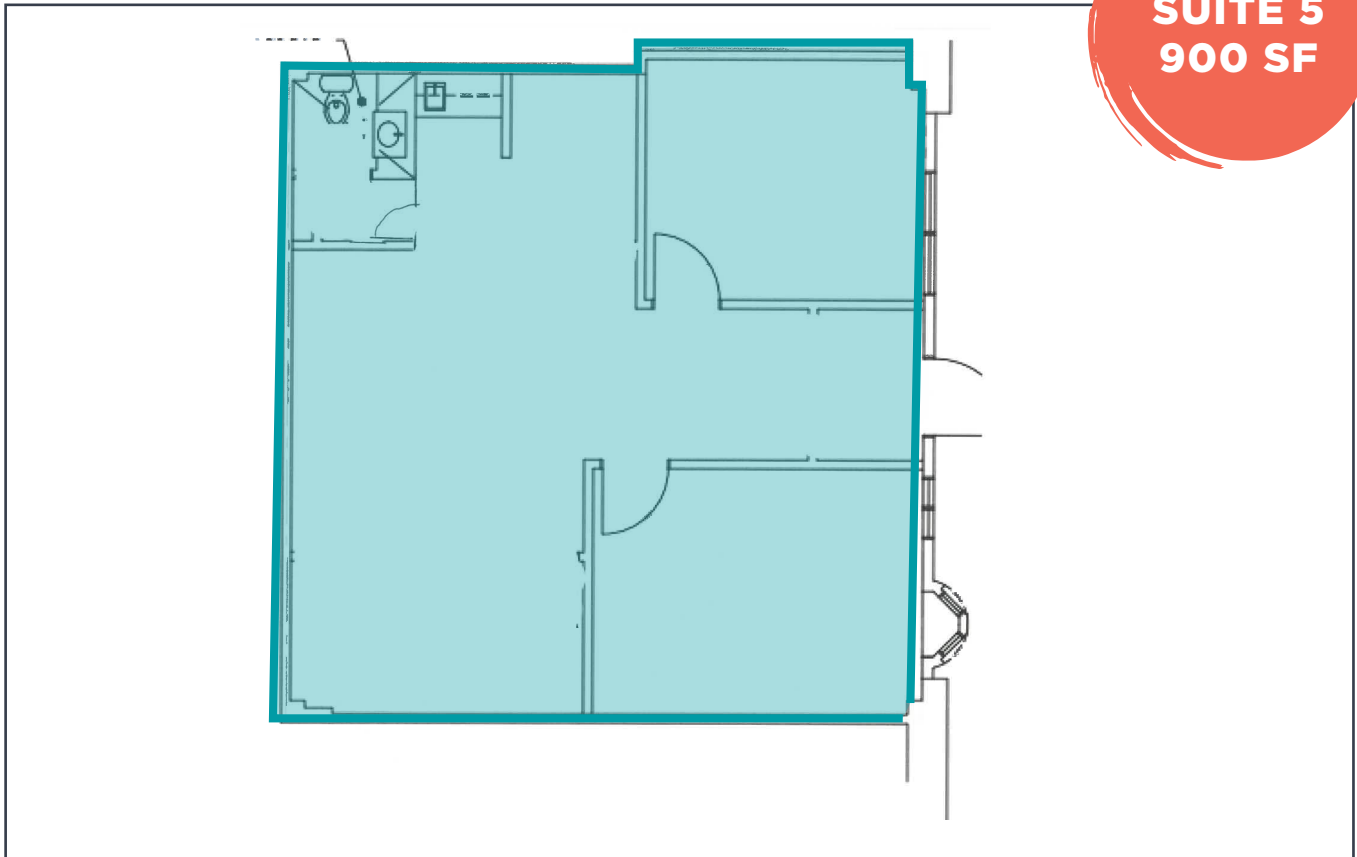

Available Spaces

- **Berea Commons 1**

- **Suite 4** - 1,415 SF: Recently renovated, Ready for tenant design

- **Suite 5** - 900 SF

- **Berea Commons 2**

- **Second floor** - 13,219 SF
(Divisible to 6,000 SF)

Suite 4 - Ready for tenant build out

Suite 208 - Great Views Facing Downtown Berea

Renovated lobby and entry way

Floor Plans

BEREA COMMONS 1 - GROUND LEVEL

Floor Plans

BEREA COMMONS 1 - GROUND LEVEL

SUITE 5
900 SF

Floor Plans

BEREA COMMONS 2 - SECOND LEVEL

**FULL
FLOOR
13,219 SF**

For Lease

1 BEREA COMMONS & 2 BEREA COMMONS
BEREA, OH 44017

CONTACT US

ROBERT LEIBOLD

Vice President
+1 216 363 6449
robert.leibold@cbre.com