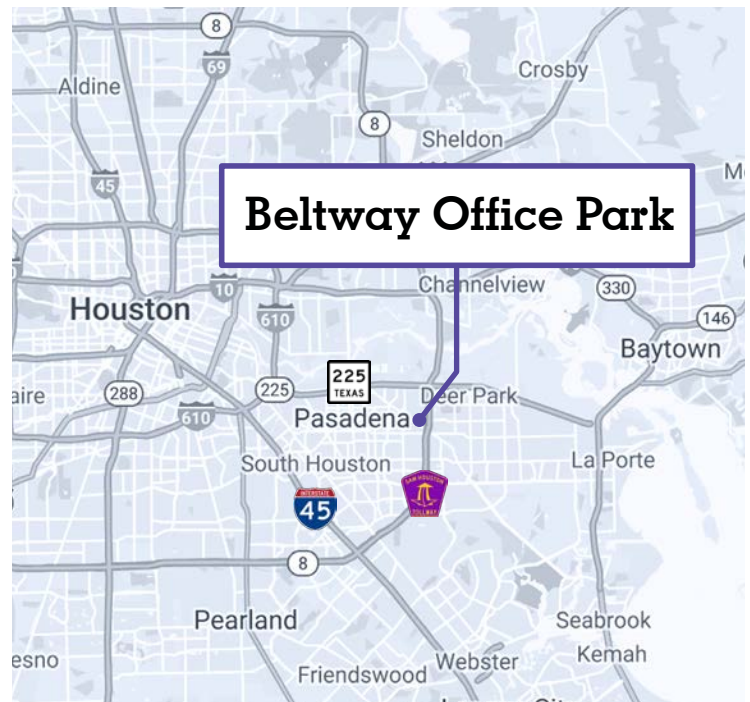

**AVISON
YOUNG**

Austin H. Stacey
austin.stacey@avisonyoung.com
713.993.7143

© 2024 Avison Young – Texas, LLC. All rights reserved.

E. & O.E.: The information contained herein was obtained from sources which we deem reliable and, while thought to be correct, is not guaranteed by Avison Young.

Five Post Oak Park, 4400 Post Oak Pkwy #1500 | Houston, TX 77027 | 713 993 7700