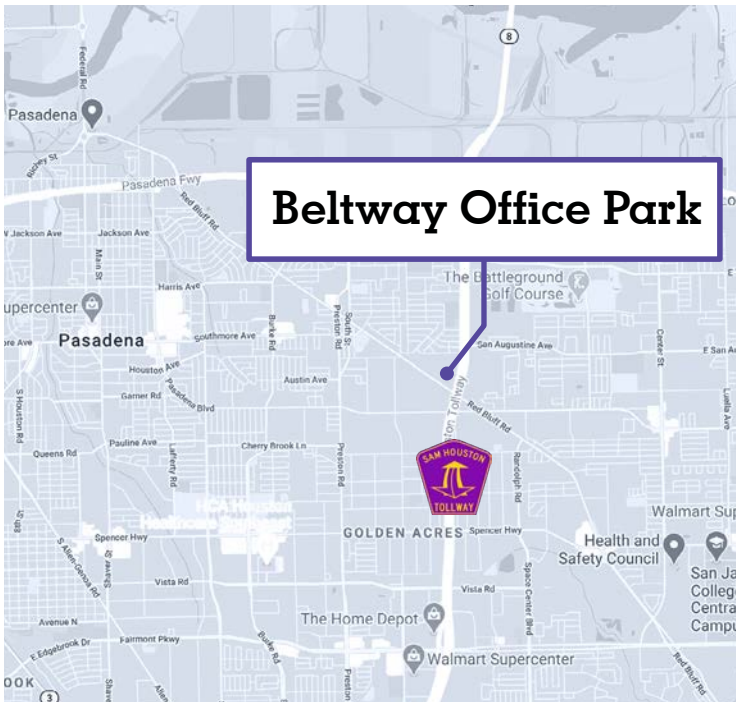

**AVISON
YOUNG**

Austin H. Stacey
austin.stacey@avisonyoung.com
713.993.7143

© 2024 Avison Young – Texas, LLC. All rights reserved.

E. & O.E.: The information contained herein was obtained from sources which we deem reliable and, while thought to be correct, is not guaranteed by Avison Young.

Five Post Oak Park, 4400 Post Oak Pkwy #1500 | Houston, TX 77027 | 713 993 7700