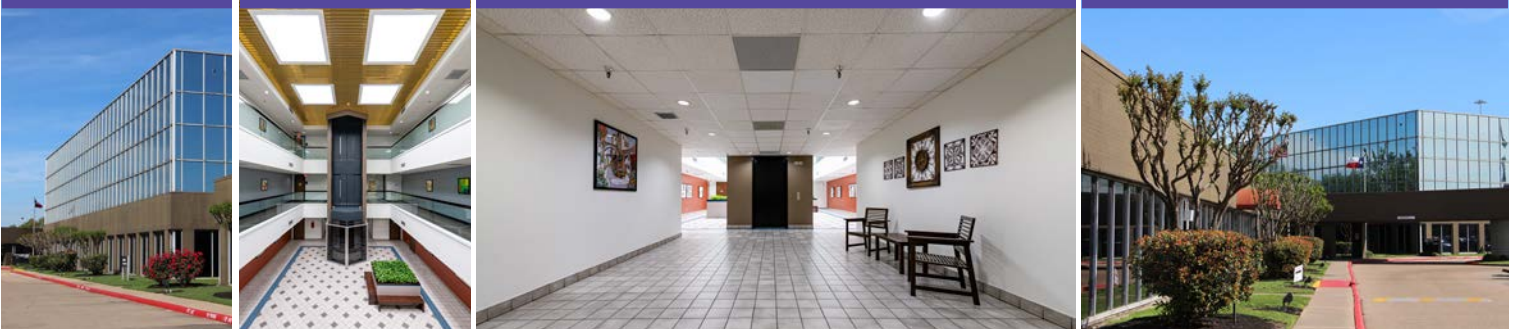

BELTWAY

Office Park

3737-3743 Red Bluff Rd.
Pasadena, TX

Conveniently located in the heart of the Gulf Freeway/Pasadena submarket with close proximity to both Houston Ship Channel and Downtown Houston.

Unique location near numerous service companies in Southeast Houston, including refineries, plastic manufacturers and businesses dependent on the Port of Houston.

Ideally positioned along Red Bluff Rd. which runs directly into the Houston Ship Channel.

Provides great access to Red Bluff Rd., Sam Houston Tollway, Highway 225 and Gulf Freeway (Interstate 45).