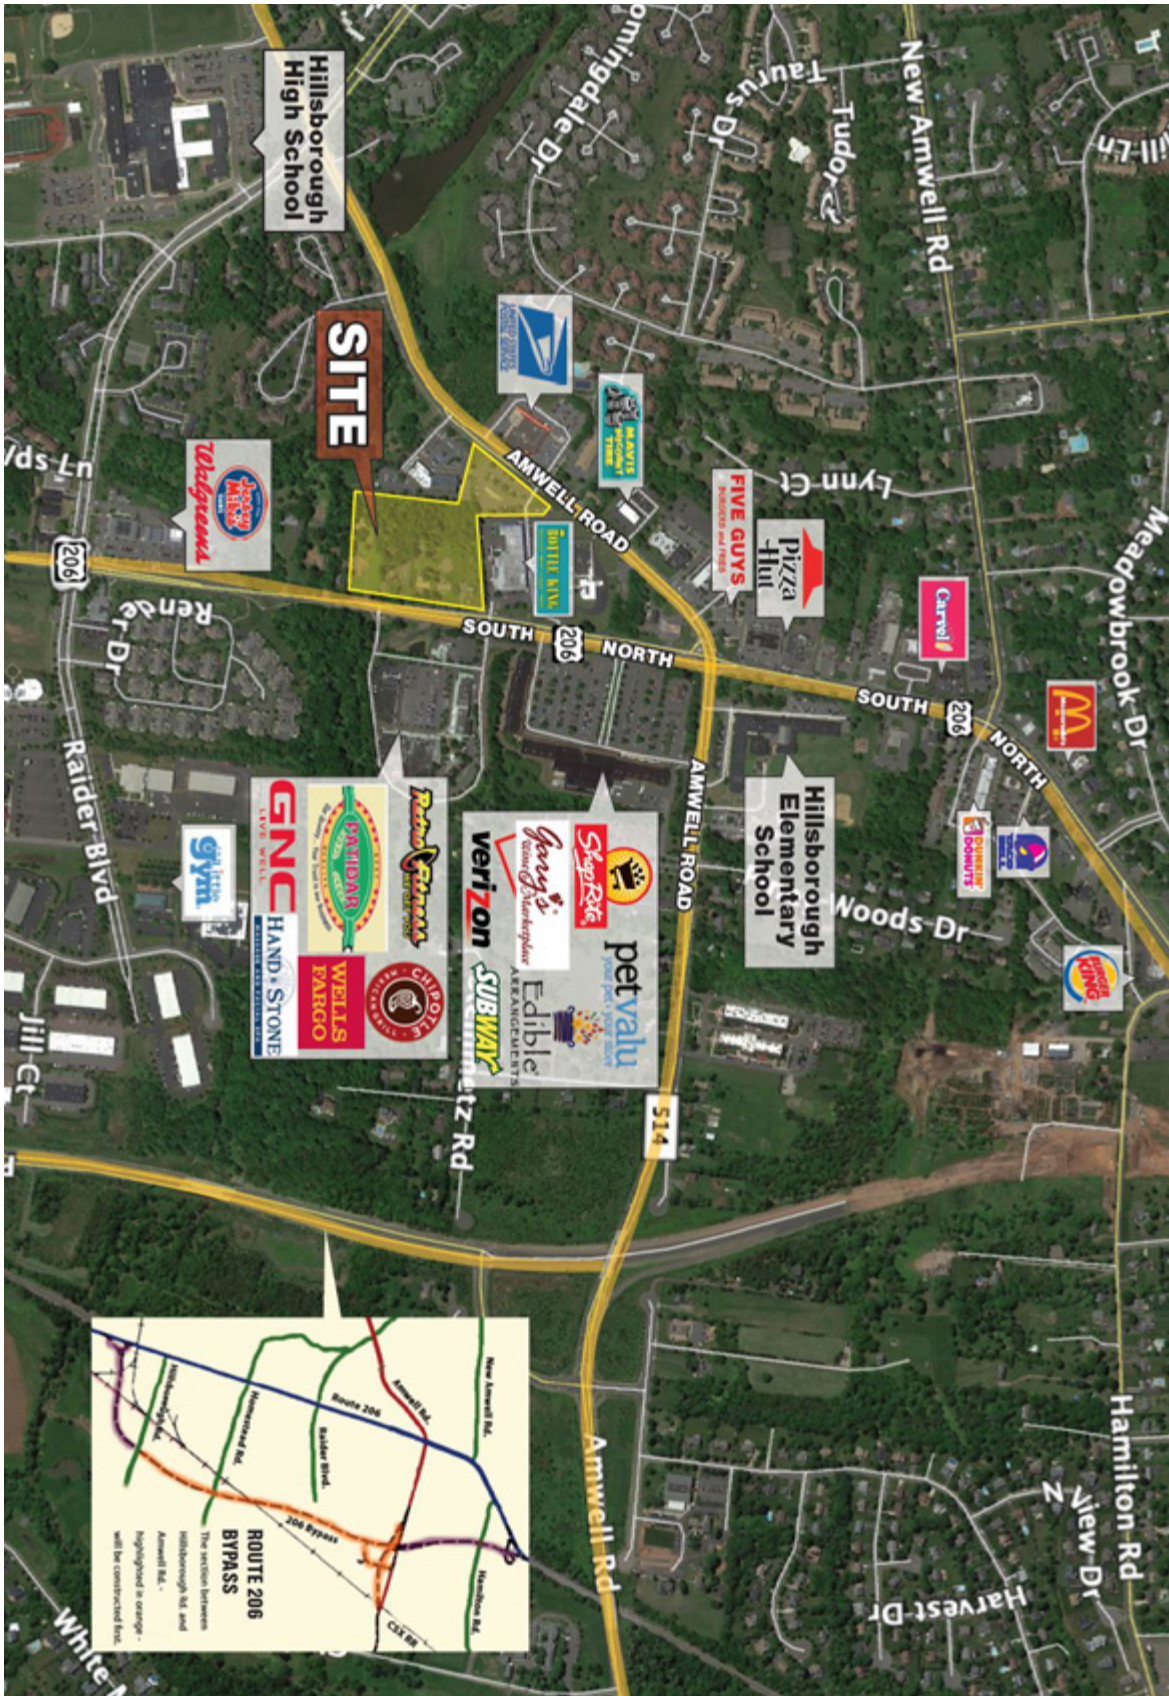

HILLSBOROUGH VILLAGE CENTER

650 Route 206 | Hillsborough | Somerset County | New Jersey

This plan is for presentation only and may not reflect final dimensional, structural, decoration and furnishing details. All dimensions are approximate and are subject to errors and omissions. 8/24