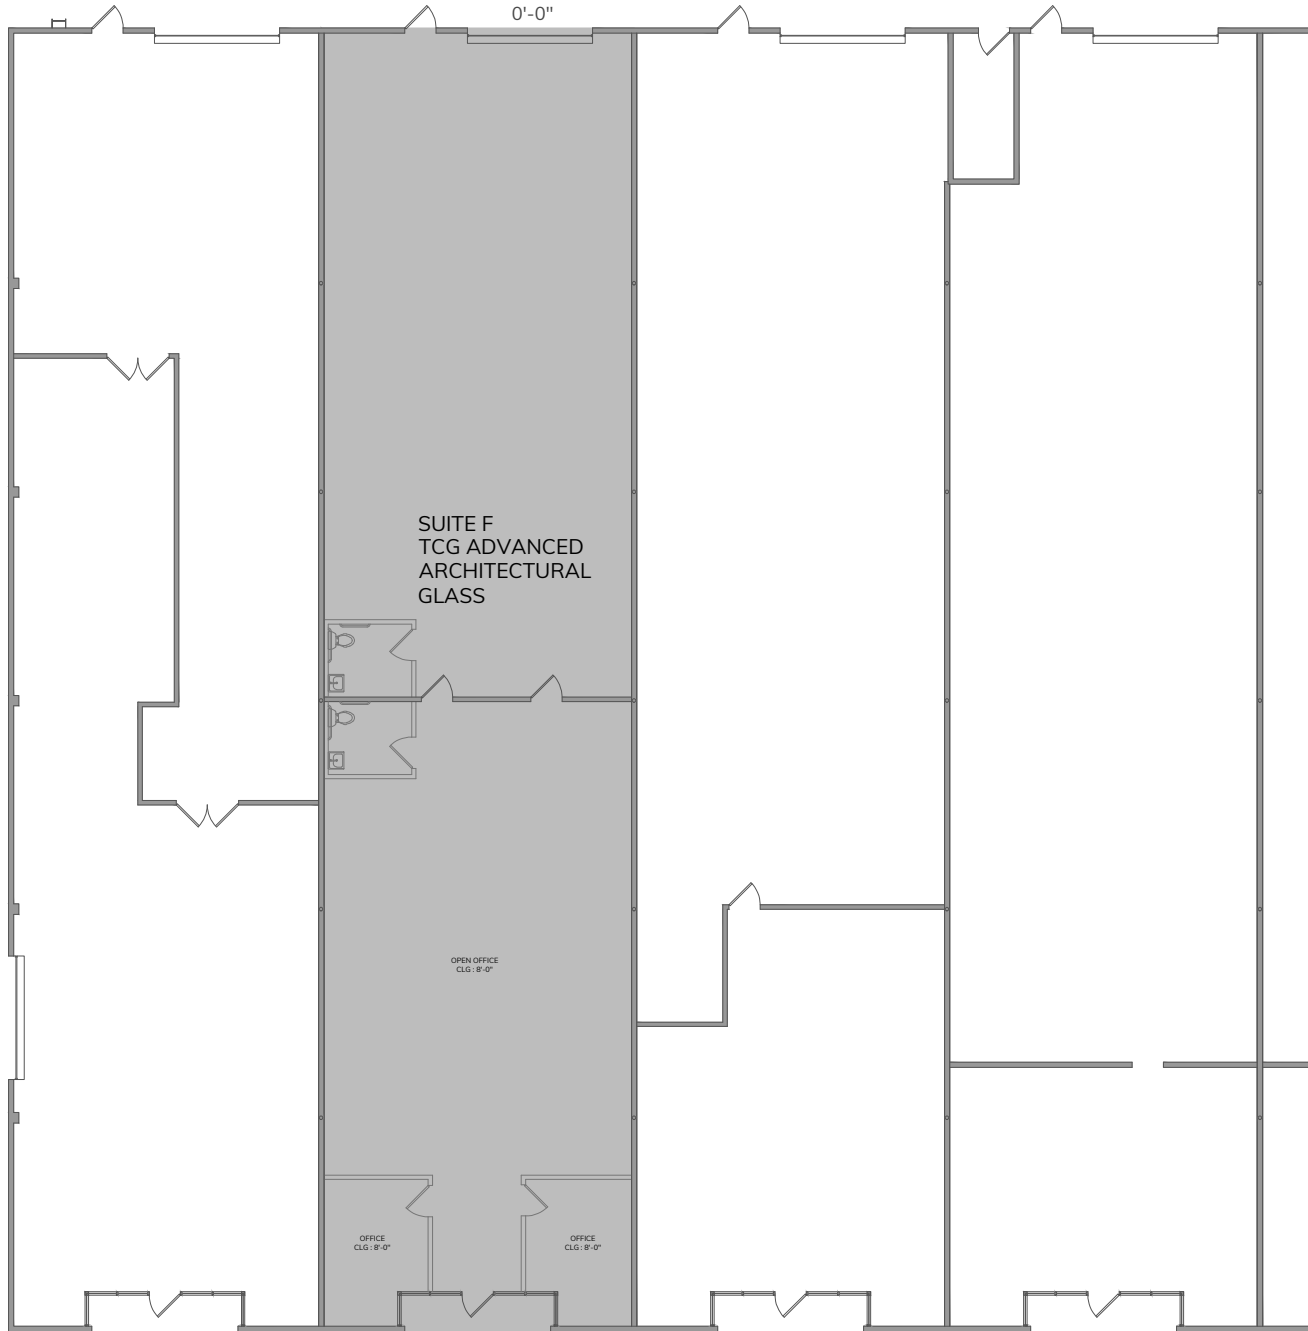

H=12'-0"
W=12'-0"
0'-0"

Suite Calculation

Floor: 1
Suite: F
Name: TCG
Rentable Area: 3,764
Occupant Area: 3,750
Calc ID: 1.05

Suite: F
Occupant Area: 3,750
Rentable Area: 3,764

© 2024 CONTOURED, INC. | www.contoured.com | 949.610.0852