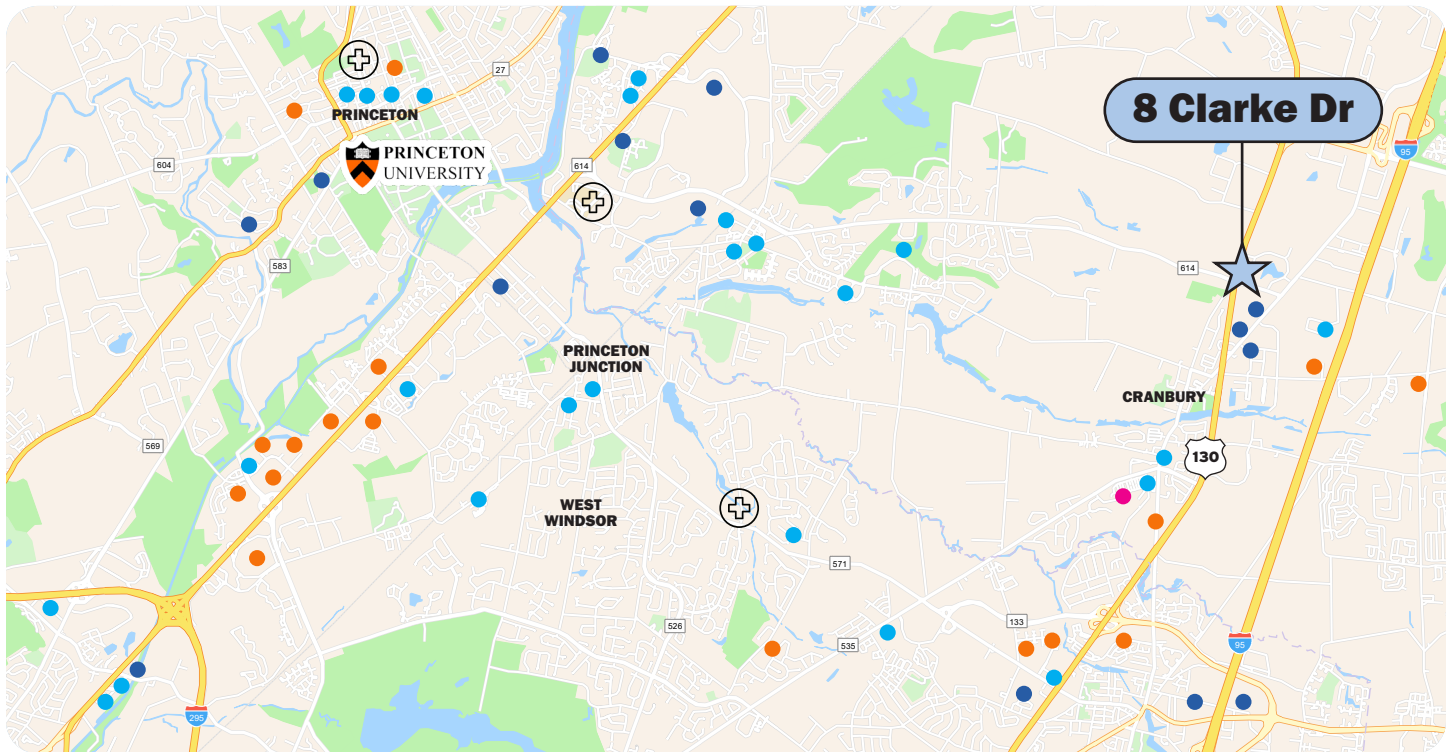

# LOCATION HIGHLIGHTS

A strategic Princeton location Cedar Brook Corporate Center is New Jersey's Premier Science and Technology Park situated on 150 beautifully manicured acres along US Route 130 in historic Cranbury Township. It is a campus environment with a 10 acre lake, walking paths and award winning onsite café.

Convenient to both Route 1 and the New Jersey Turnpike at interchange 8A, minutes from downtown Princeton and its many shops, restaurants, hotels, theatres and cultural resources as well as Princeton University and Rutgers University.

- Hotels
- Restaurants
- Retail
- + Hospital
- ✈ Airport

Airport Drive Distance Trenton Mercer

**33 min • 21.4 mi**