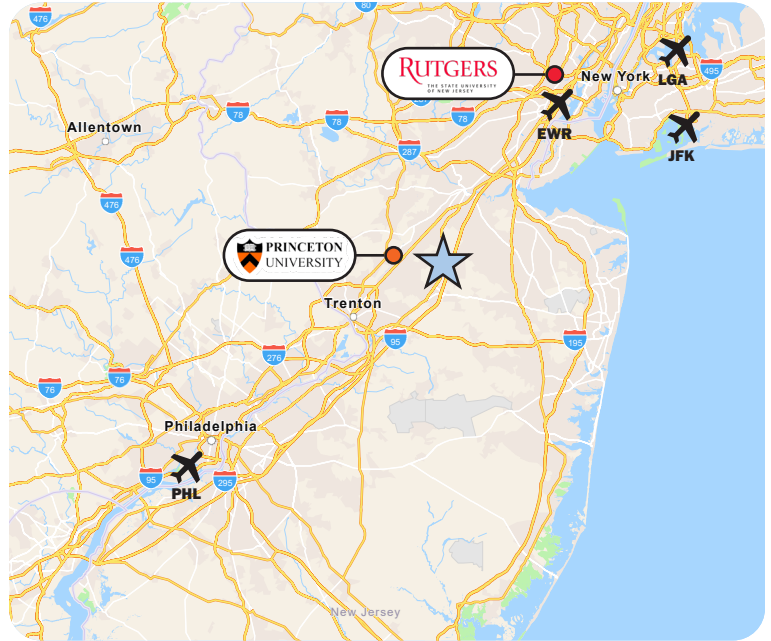

# LOCATION HIGHLIGHTS

A strategic Princeton location Cedar Brook Corporate Center is New Jersey's Premier Science and Technology Park situated on 150 beautifully manicured acres along US Route 130 in historic Cranbury Township. It is a campus environment with a 10 acre lake, walking paths and award winning onsite café.

Convenient to both Route 1 and the New Jersey Turnpike at interchange 8A, minutes from downtown Princeton and its many shops, restaurants, hotels, theatres and cultural resources as well as Princeton University and Rutgers University.

- Hotels
- Restaurants
- Retail
- + Hospital
- ✈ Airport

Airport Drive Distance Trenton Mercer

**33 min • 21.4 mi**