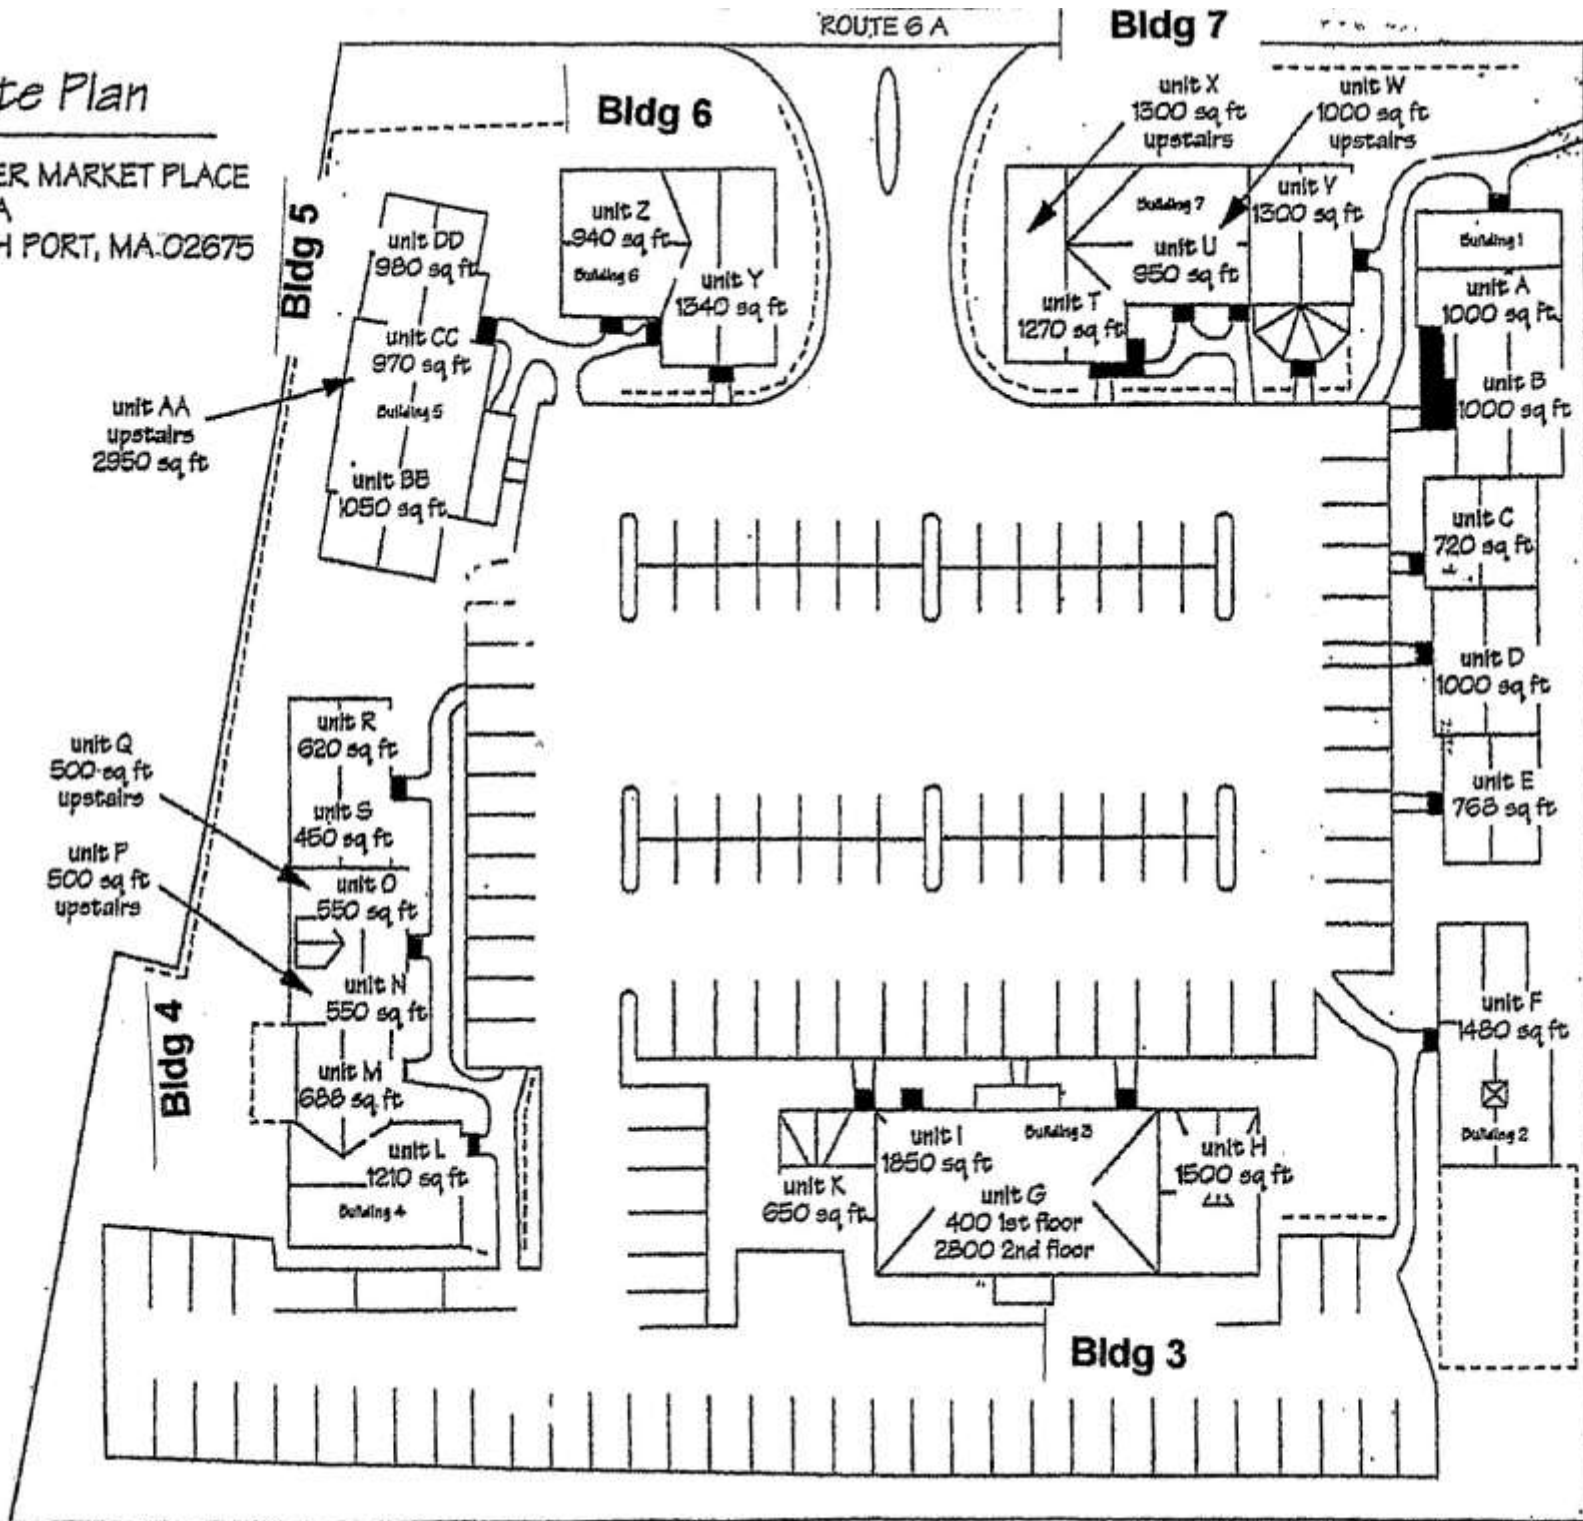

Site Plan

SUNFLOWER MARKET PLACE
923 RT. 6A
YARMOUTH PORT, MA 02675

Scale: 1" = 50'
drawn by JNB
10-1-90