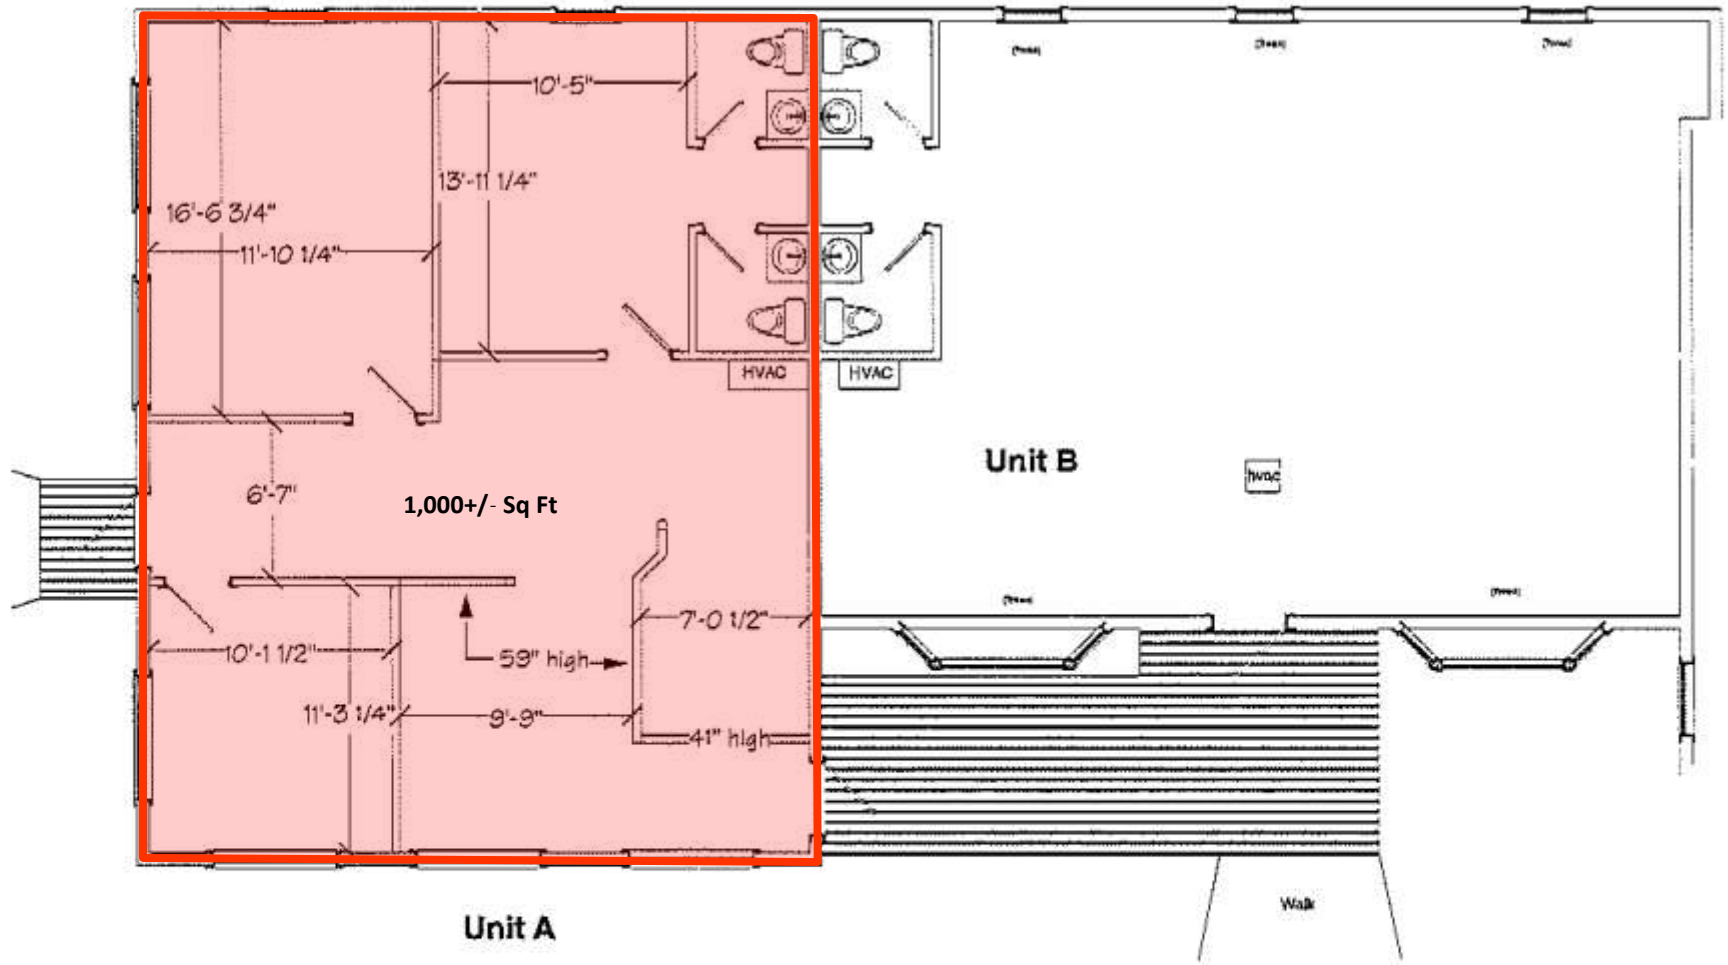

Unit A

Unit B

SUNFLOWER MARKET PLACE
923 Route 6A Yarmouth Port MA 02675

Unit A

May 13, 2010   scale 1/8" = 1'   drawn by: jnb