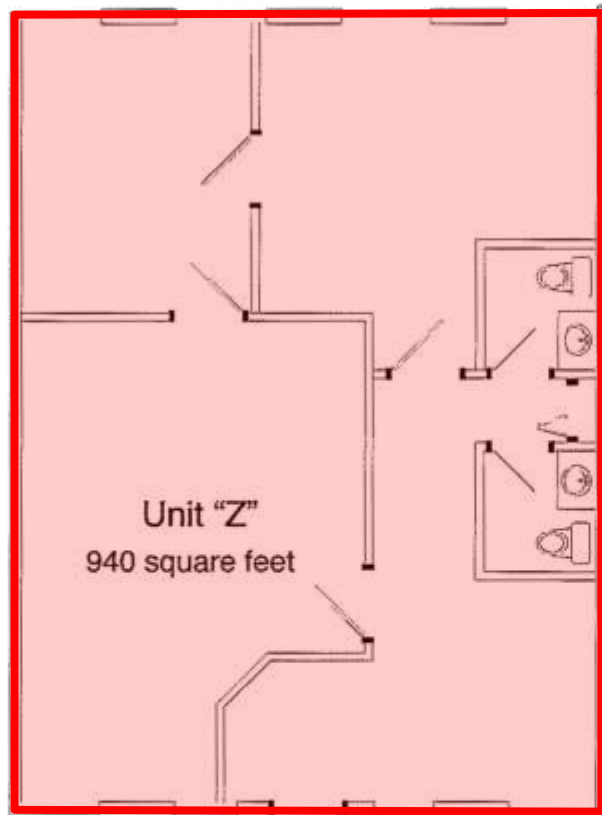

## Sunflower Market Place

Plan of existing unit "X & W"

Building 7 2nd Floor

April 7, 2009 scale 1/8" = 1' Drawn by: JNB

Unit "Y"  
1340 square feet

Unit "Z"  
940 square feet

Entrance

Entrance