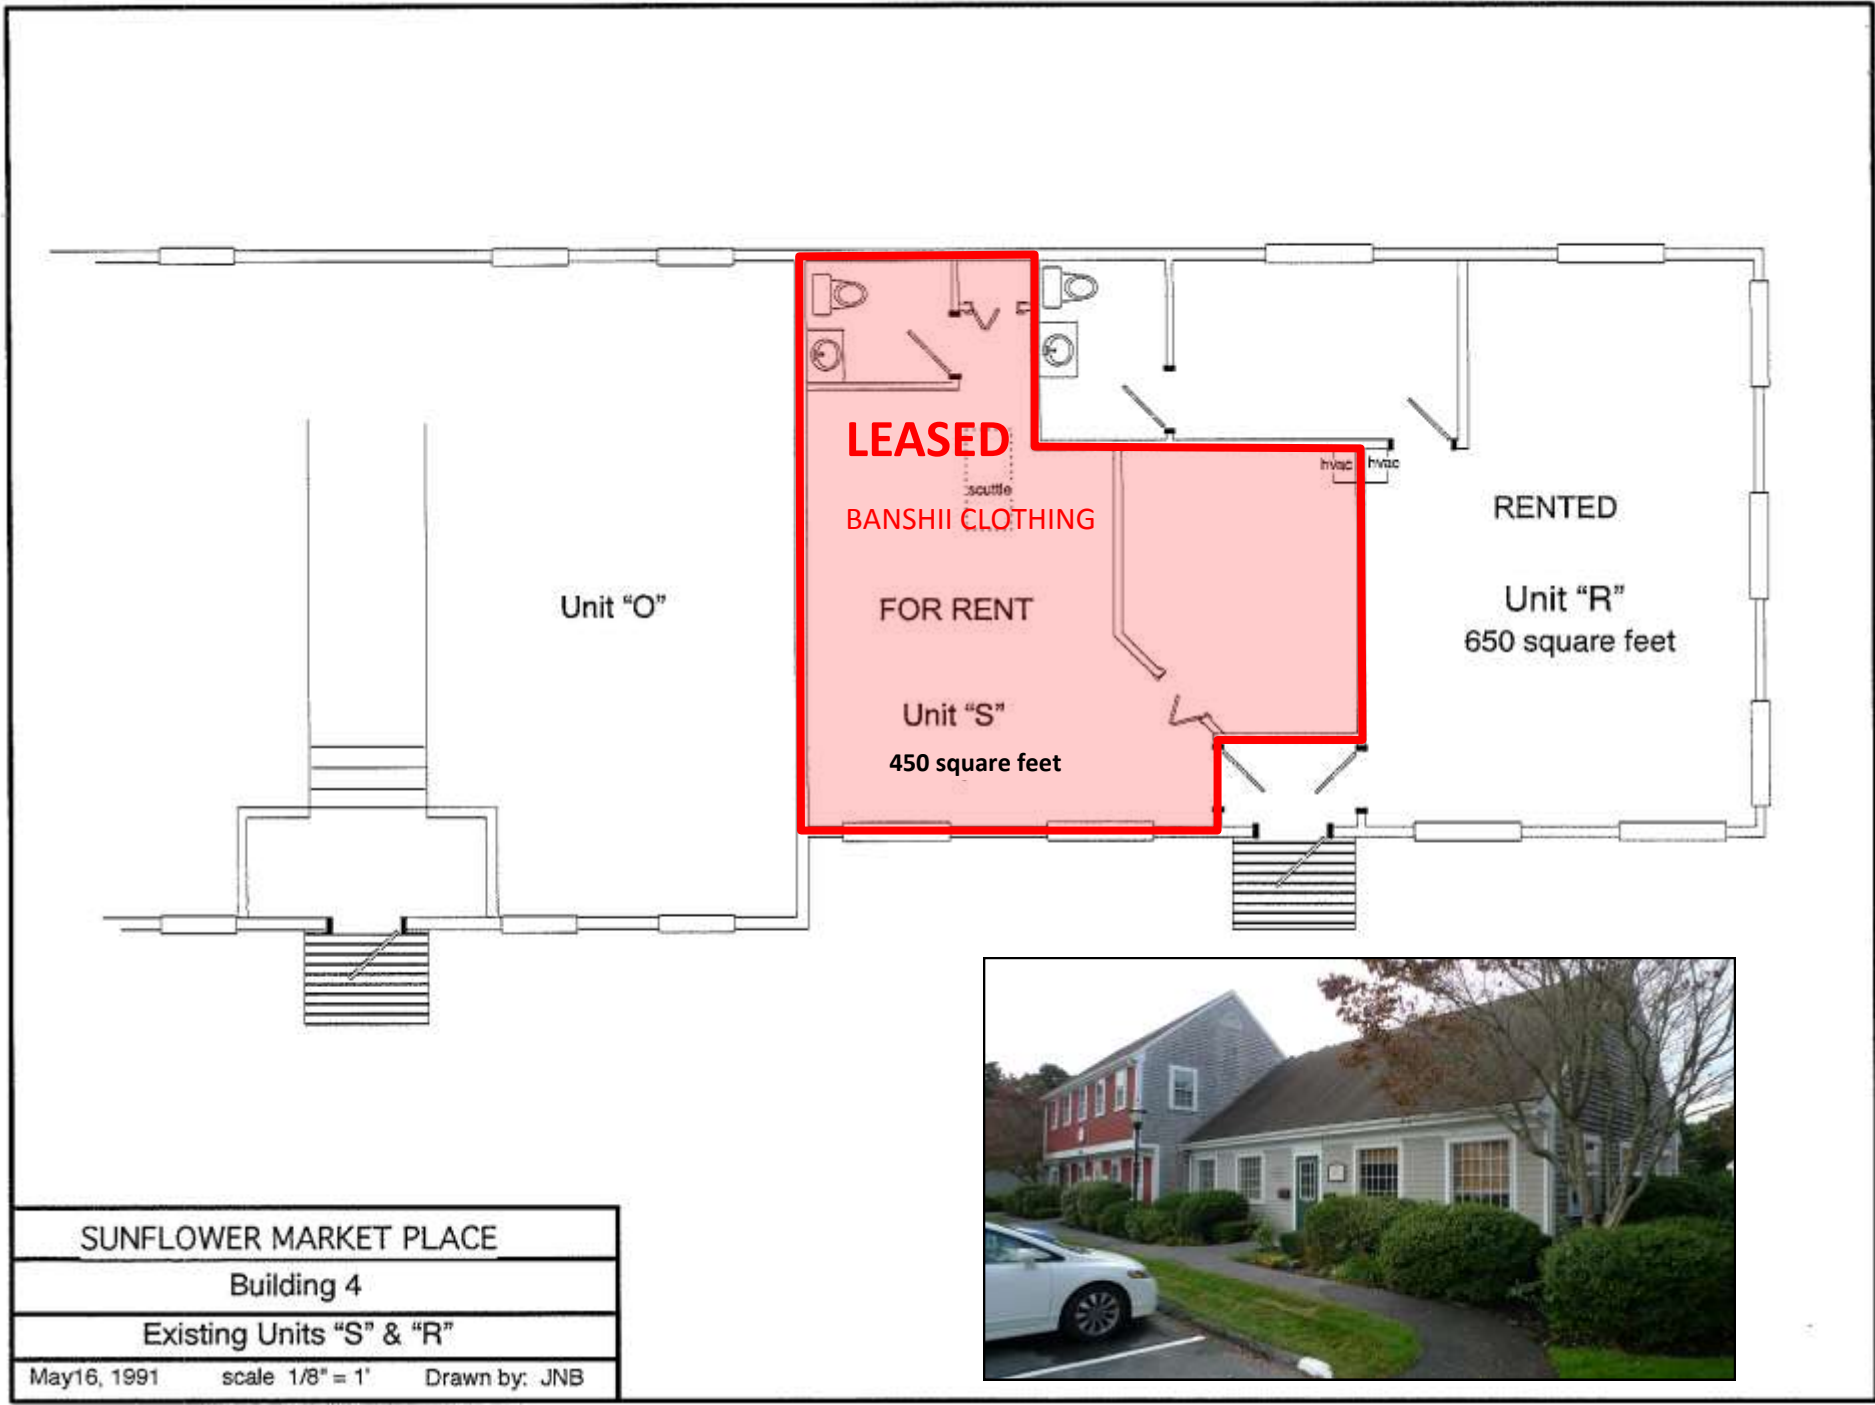

See following floor plans for details

Unit A

---

May 13, 2010      scale 1/8" = 1'      drawn by: jnb

These spaces are available individually or as a full suite. Please call for details.

Unit BB

Unit CC

SUNFLOWER MARKET PLACE
Building 4
Existing Units "S" & "R"
May16, 1991    scale 1/8" = 1'    Drawn by: JNB

## Sunflower Market Place

Plan of existing unit "X & W"

Building 7 2nd Floor

April 7, 2009 scale 1/8" = 1' Drawn by: JNB

Unit "Y"  
1340 square feet

Unit "Z"  
940 square feet

Entrance

Entrance