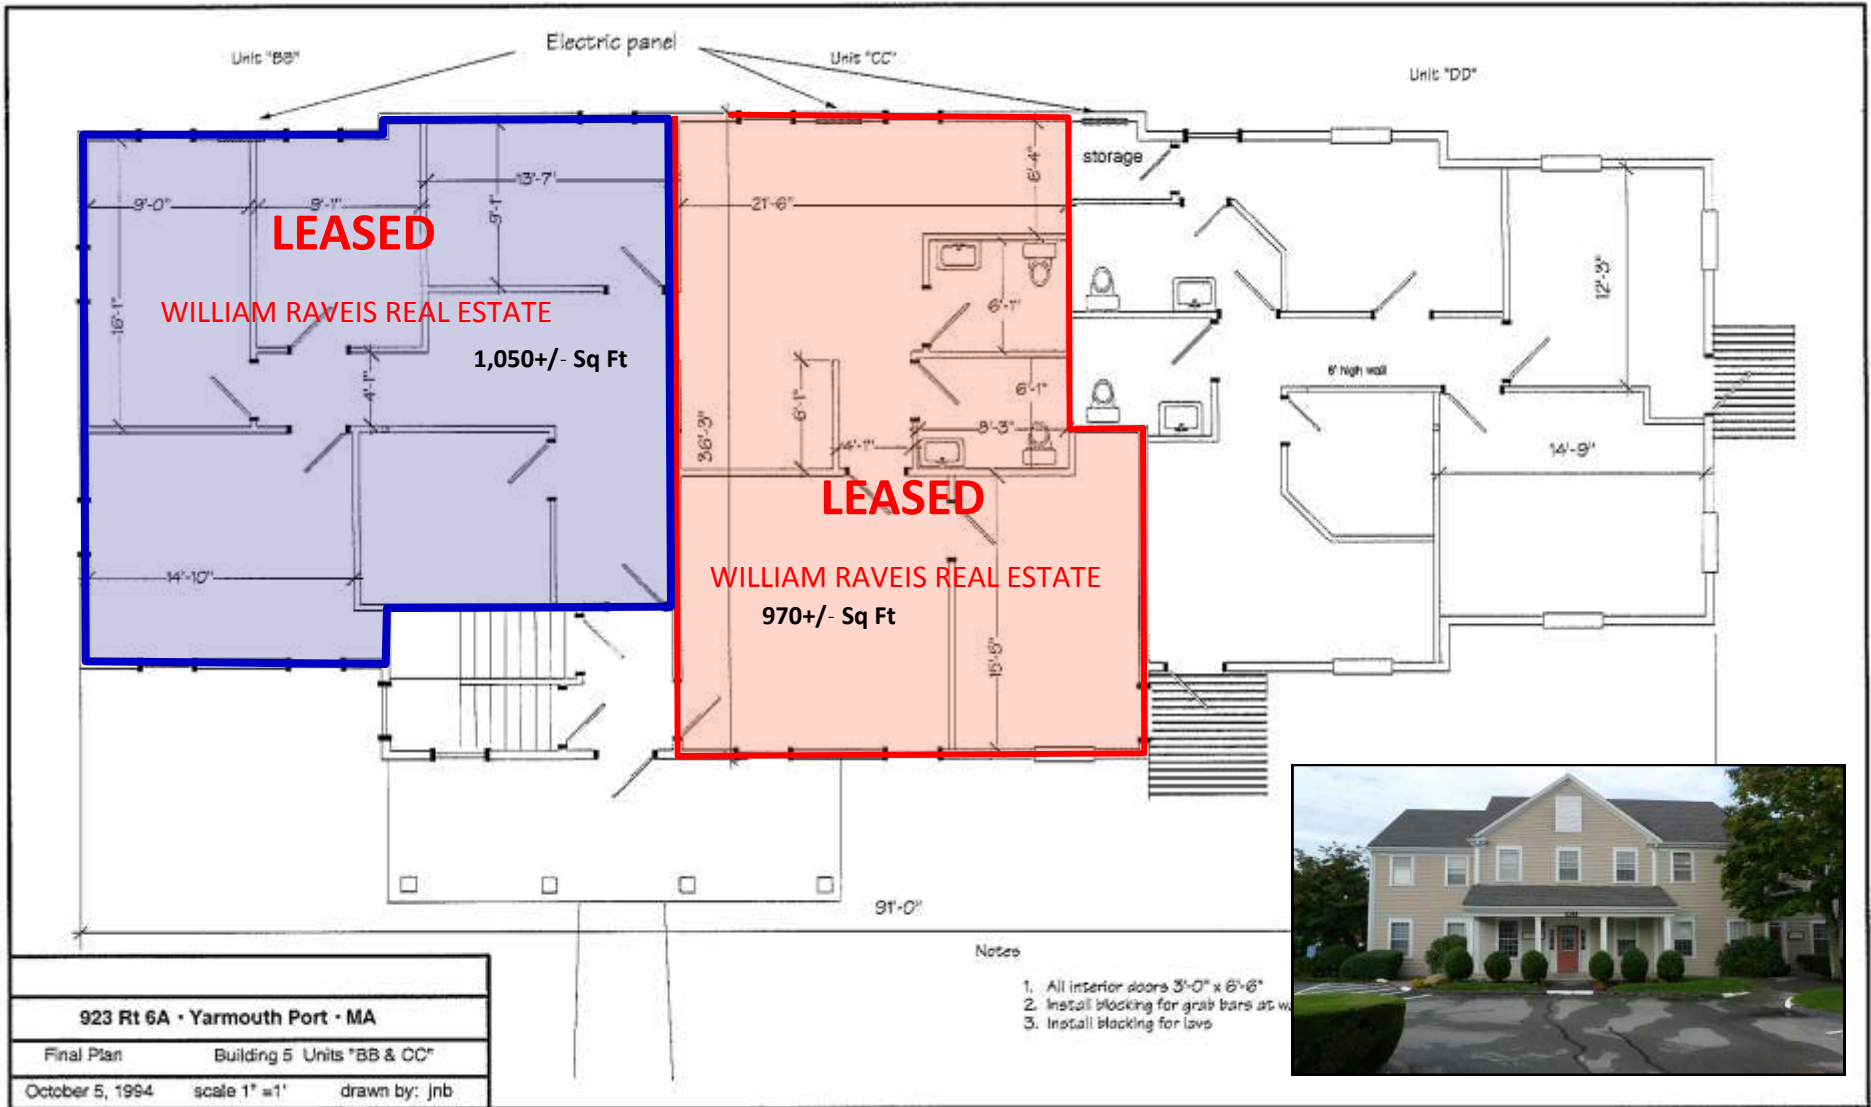

See following floor plans for details

Unit A

---

May 13, 2010      scale 1/8" = 1'      drawn by: jnb

These spaces are available individually or as a full suite. Please call for details.

Unit BB

Unit CC

SUNFLOWER MARKET PLACE
Building 4
Existing Units "S" & "R"
May16, 1991    scale 1/8" = 1'    Drawn by: JNB

## Sunflower Market Place

Plan of existing unit "X & W"

Building 7 2nd Floor

April 7, 2009 scale 1/8" = 1' Drawn by: JNB

Unit "Y"  
1340 square feet

Unit "Z"  
940 square feet

Entrance

Entrance