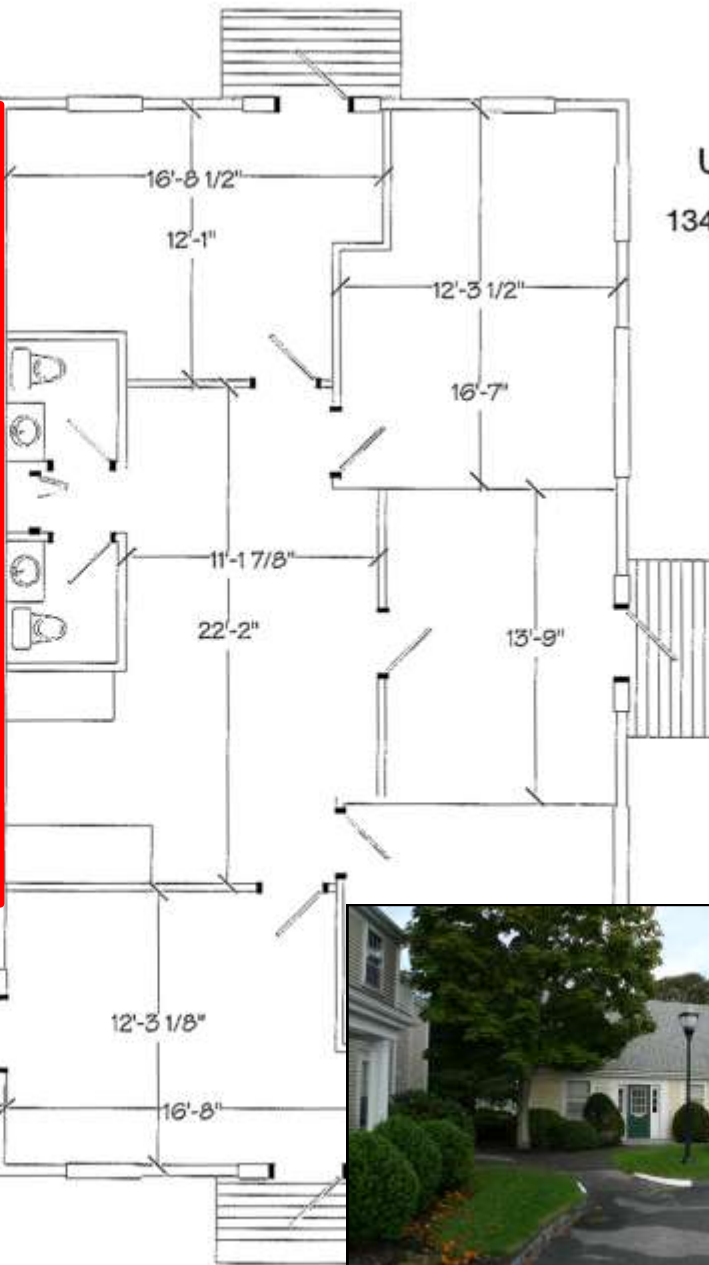

See following floor plans for details

Unit A

---

May 13, 2010      scale 1/8" = 1'      drawn by: jnb

These spaces are available individually or as a full suite. Please call for details.

Unit BB

Unit CC

SUNFLOWER MARKET PLACE
Building 4
Existing Units "S" & "R"
May16, 1991    scale 1/8" = 1'    Drawn by: JNB

## Sunflower Market Place

Plan of existing unit "X & W"

Building 7 2nd Floor

April 7, 2009 scale 1/8" = 1' Drawn by: JNB

Unit "Y"  
1340 square feet

Unit "Z"  
940 square feet

Entrance

Entrance