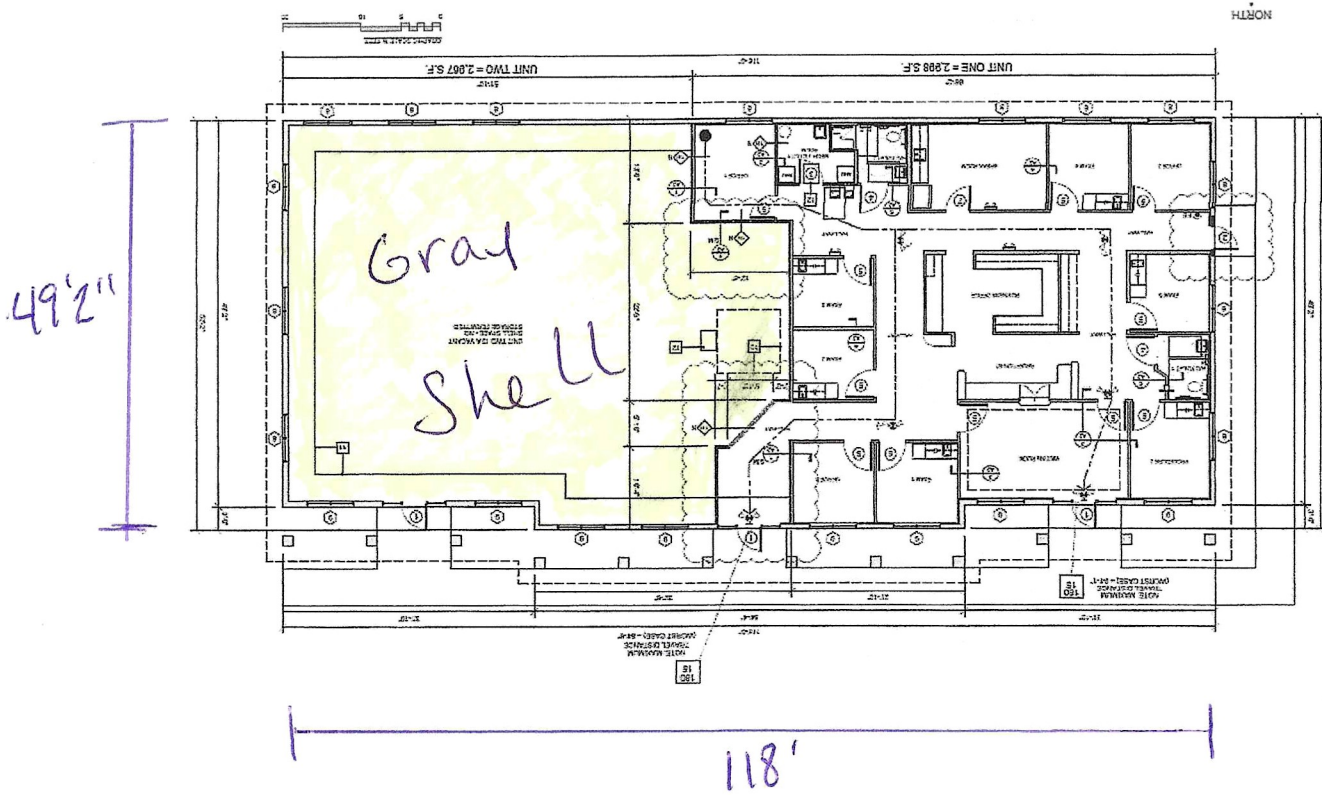

Total SF  $\approx$  6,000

9705 Commerce Center Ct  
Ft Myers FL 33908

Front