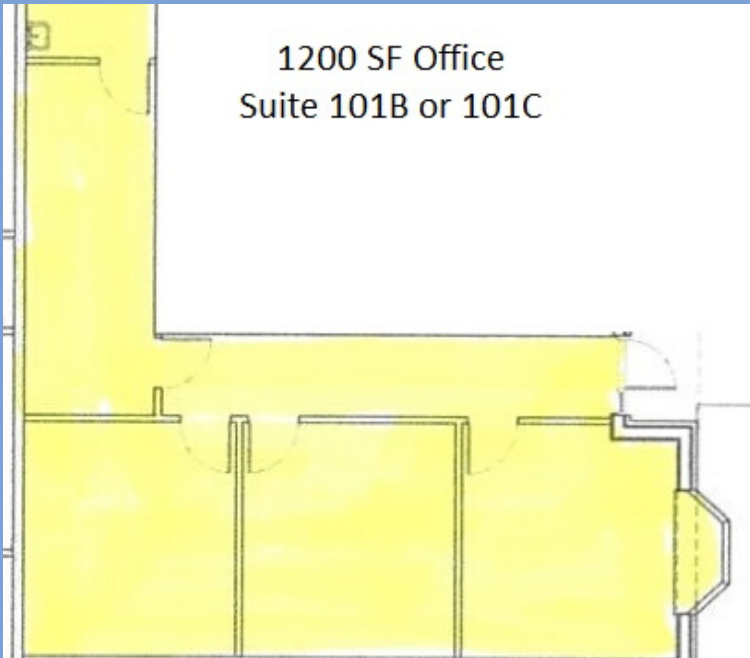

12600 BELCHER ROAD

LARGO, FL 33773

FOR LEASE

TEXT HSW12600 TO
(844) 947-5893

101B & 101C Office Spaces Available Now!

101B and 101C are both 1200 SF and each come equipped with 3 separate offices, a private bathroom, and a break/file room!

101B and 101C can also be combined for 2400 SF!

HSW ASSOCIATES INC, ■ WWW.HSWASSOCIATES.COM