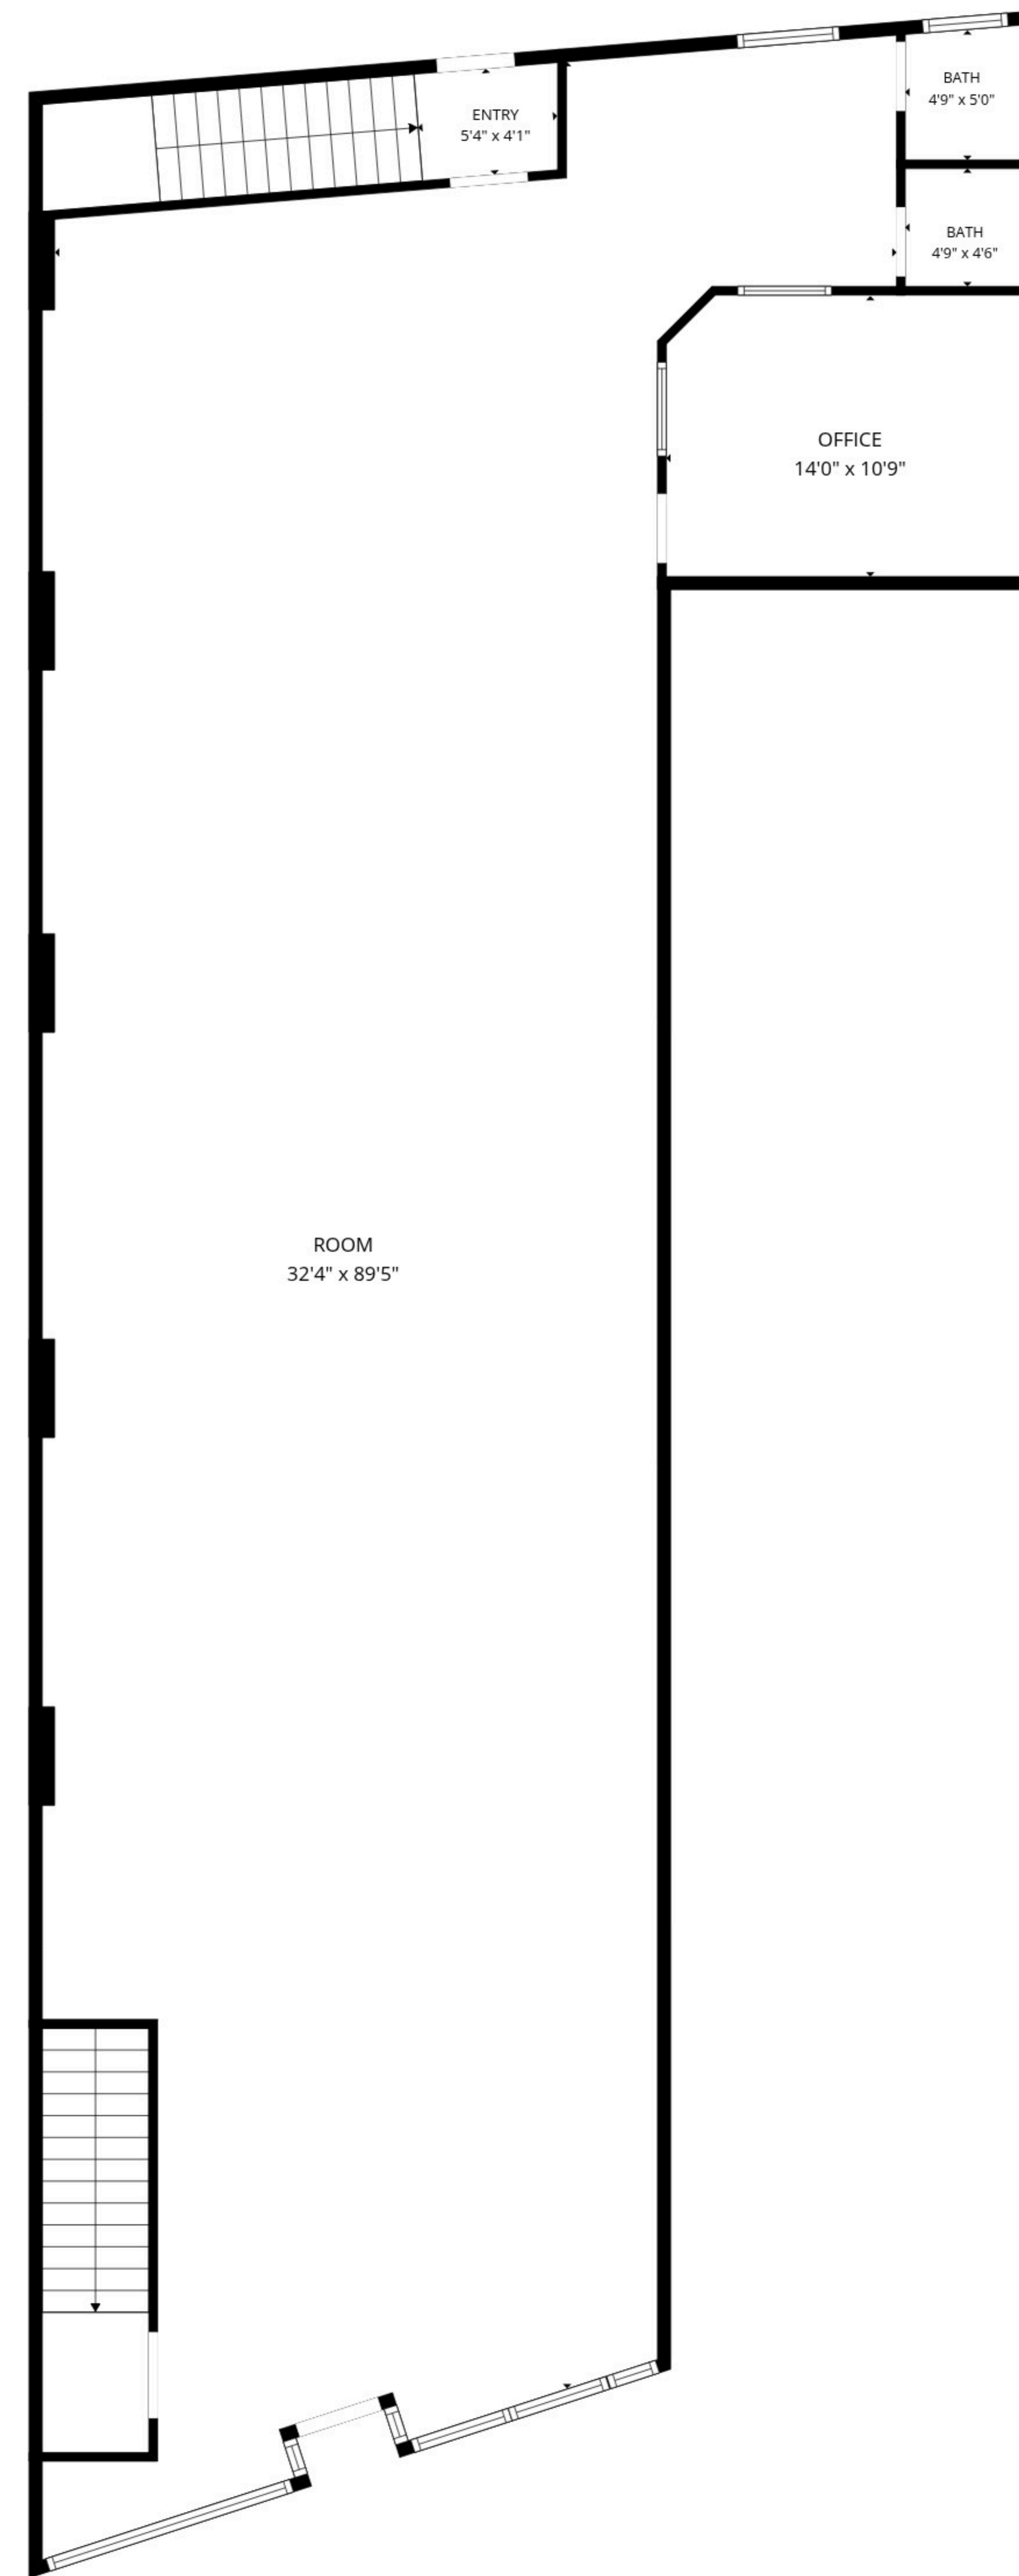

Basement

1st floor

TOTAL: 3277 sq. ft

Basement: 828 sq. ft, 1st floor: 2449 sq. ft

EXCLUDED AREAS: STORAGE: 737 sq. ft, ROOM: 1840 sq. ft, WALLS: 263 sq. ft