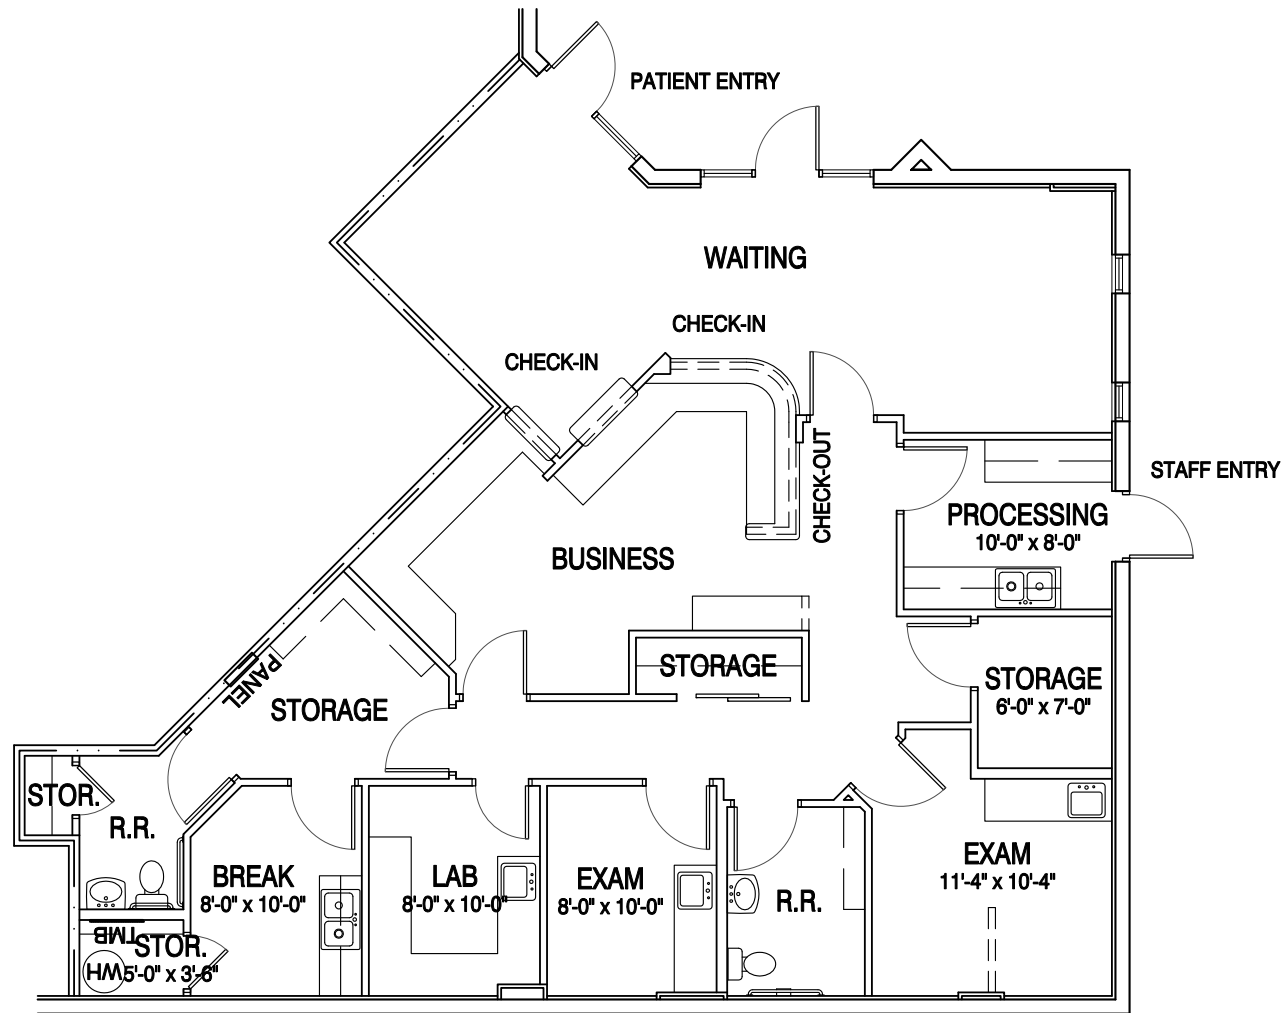

FOR LEASE

Baywood Medical Plaza

6641 E BAYWOOD AVENUE, MESA, AZ 85206

±14,000

TOTAL SQUARE FEET

±1,804

SUITE B-1

BRET ISBELL