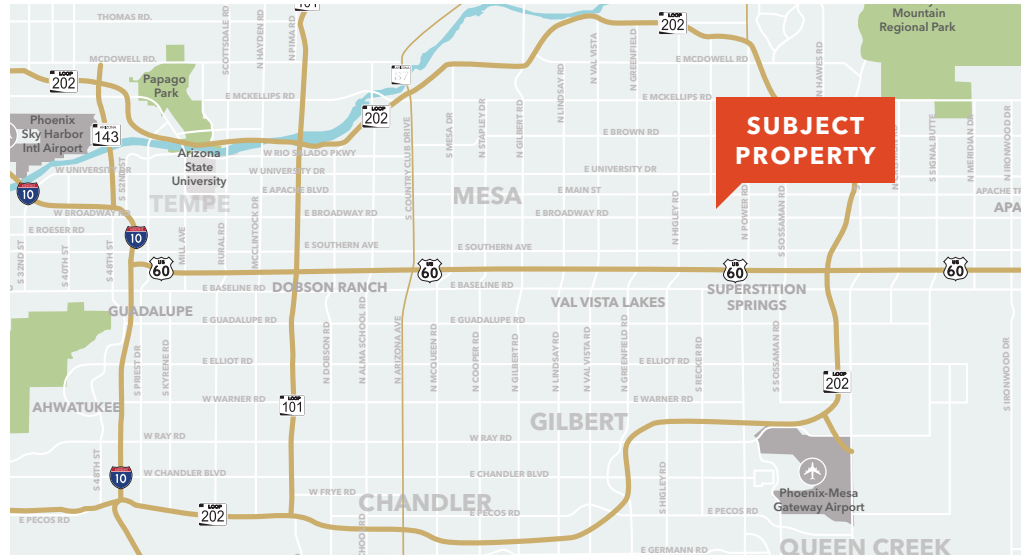

KIDDER.COM

This information supplied herein is from sources we deem reliable. It is provided without any representation, warranty, or guarantee, expressed or implied as to its accuracy. Prospective Buyer or Tenant should conduct an independent investigation and verification of all matters deemed to be material, including, but not limited to, statements of income and expenses. Consult your attorney, accountant, or other professional advisor.