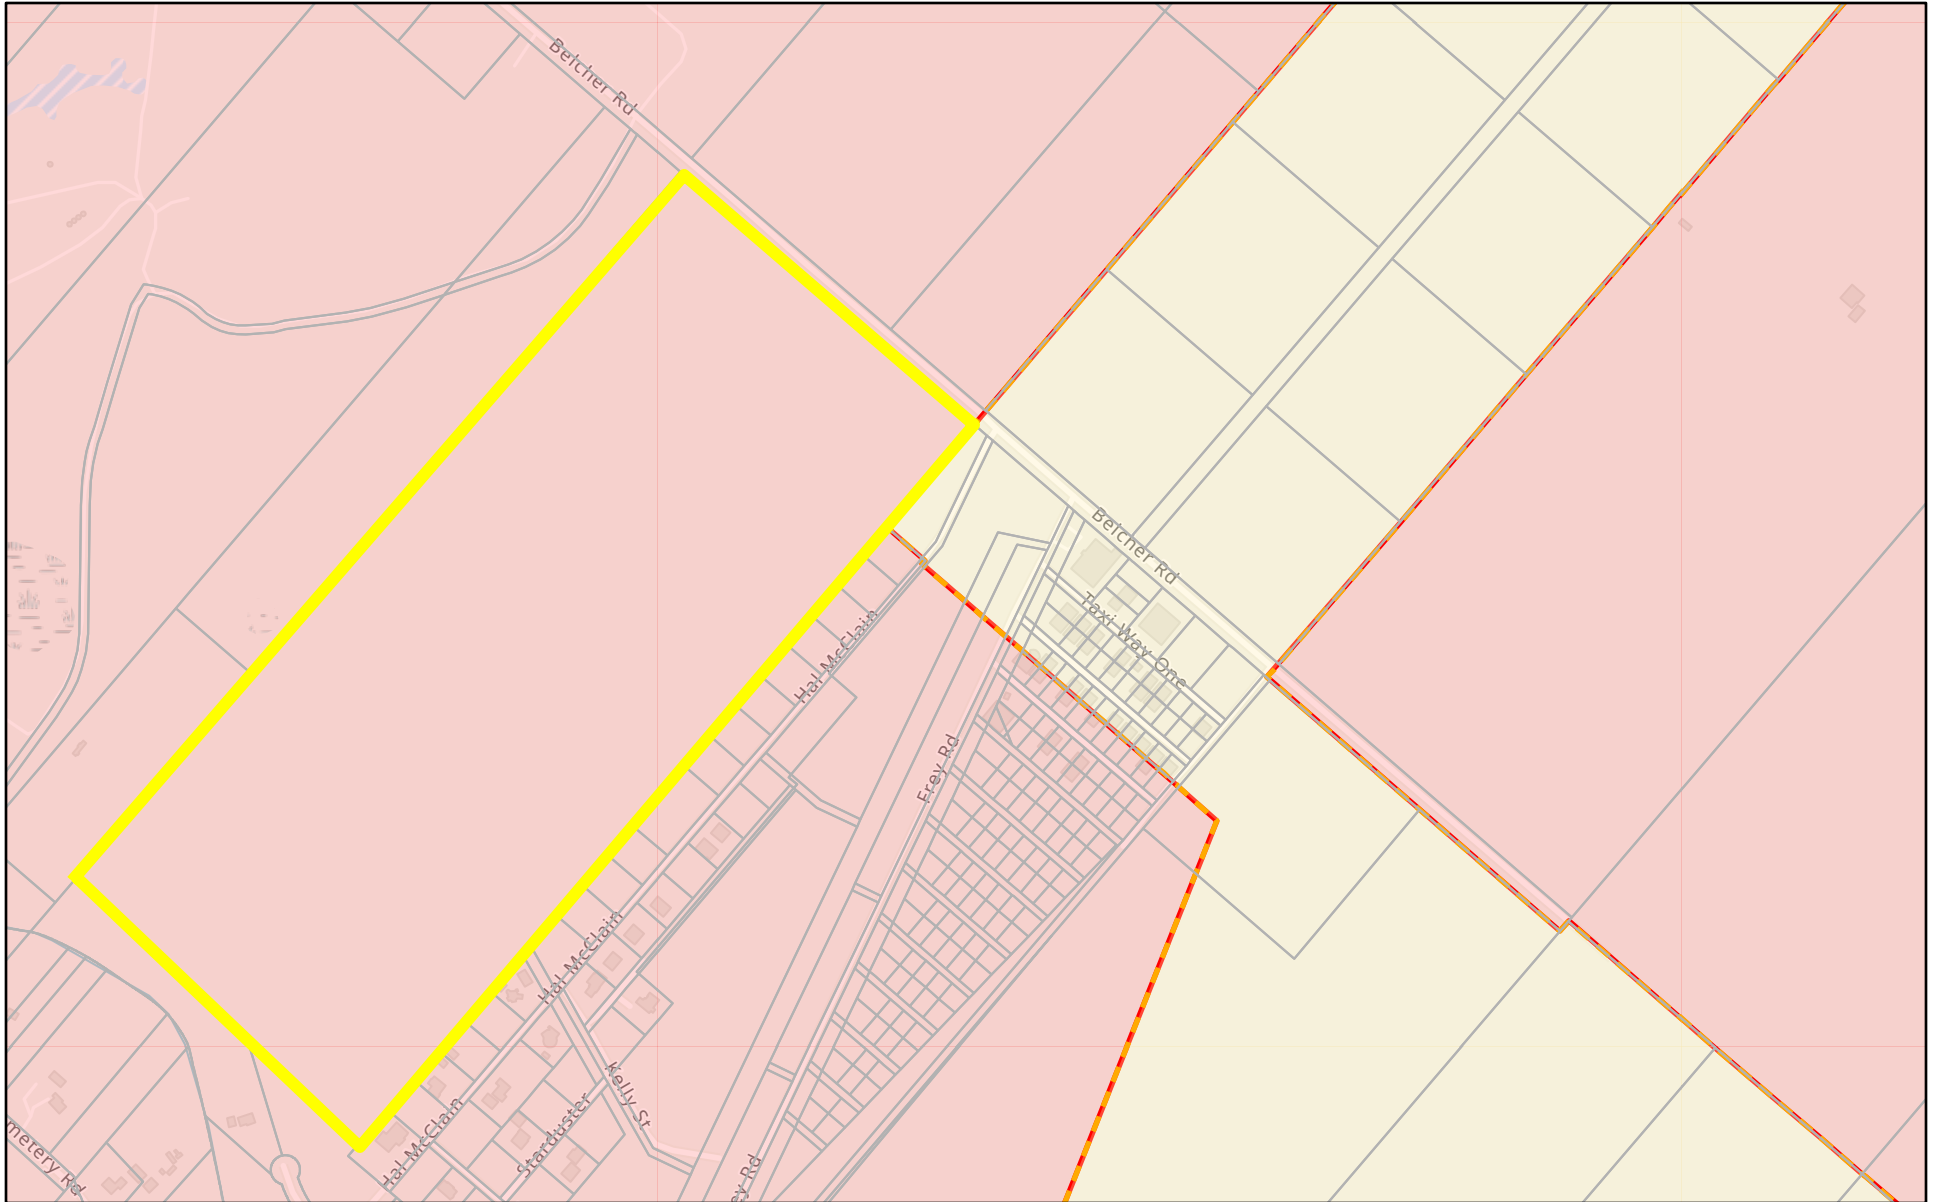

# City of Manvel GIS Map

2/17/2023, 11:52:16 AM

-  Parcels
-  City of Manvel - ETJ
-  Override 1
-  City of Manvel - City Limits

Esri Community Maps Contributors, Brazoria County, Texas Parks & Wildlife,  
© OpenStreetMap, Microsoft, CONANP, Esri, HERE, Garmin, Foursquare,

City of Manvel

Disclaimer: This product is for informational purposes and may not have been prepared for or be suitable for legal, engineering, or surveying purposes. It does not represent an on-the-ground survey and represents only the approximate relative location of property