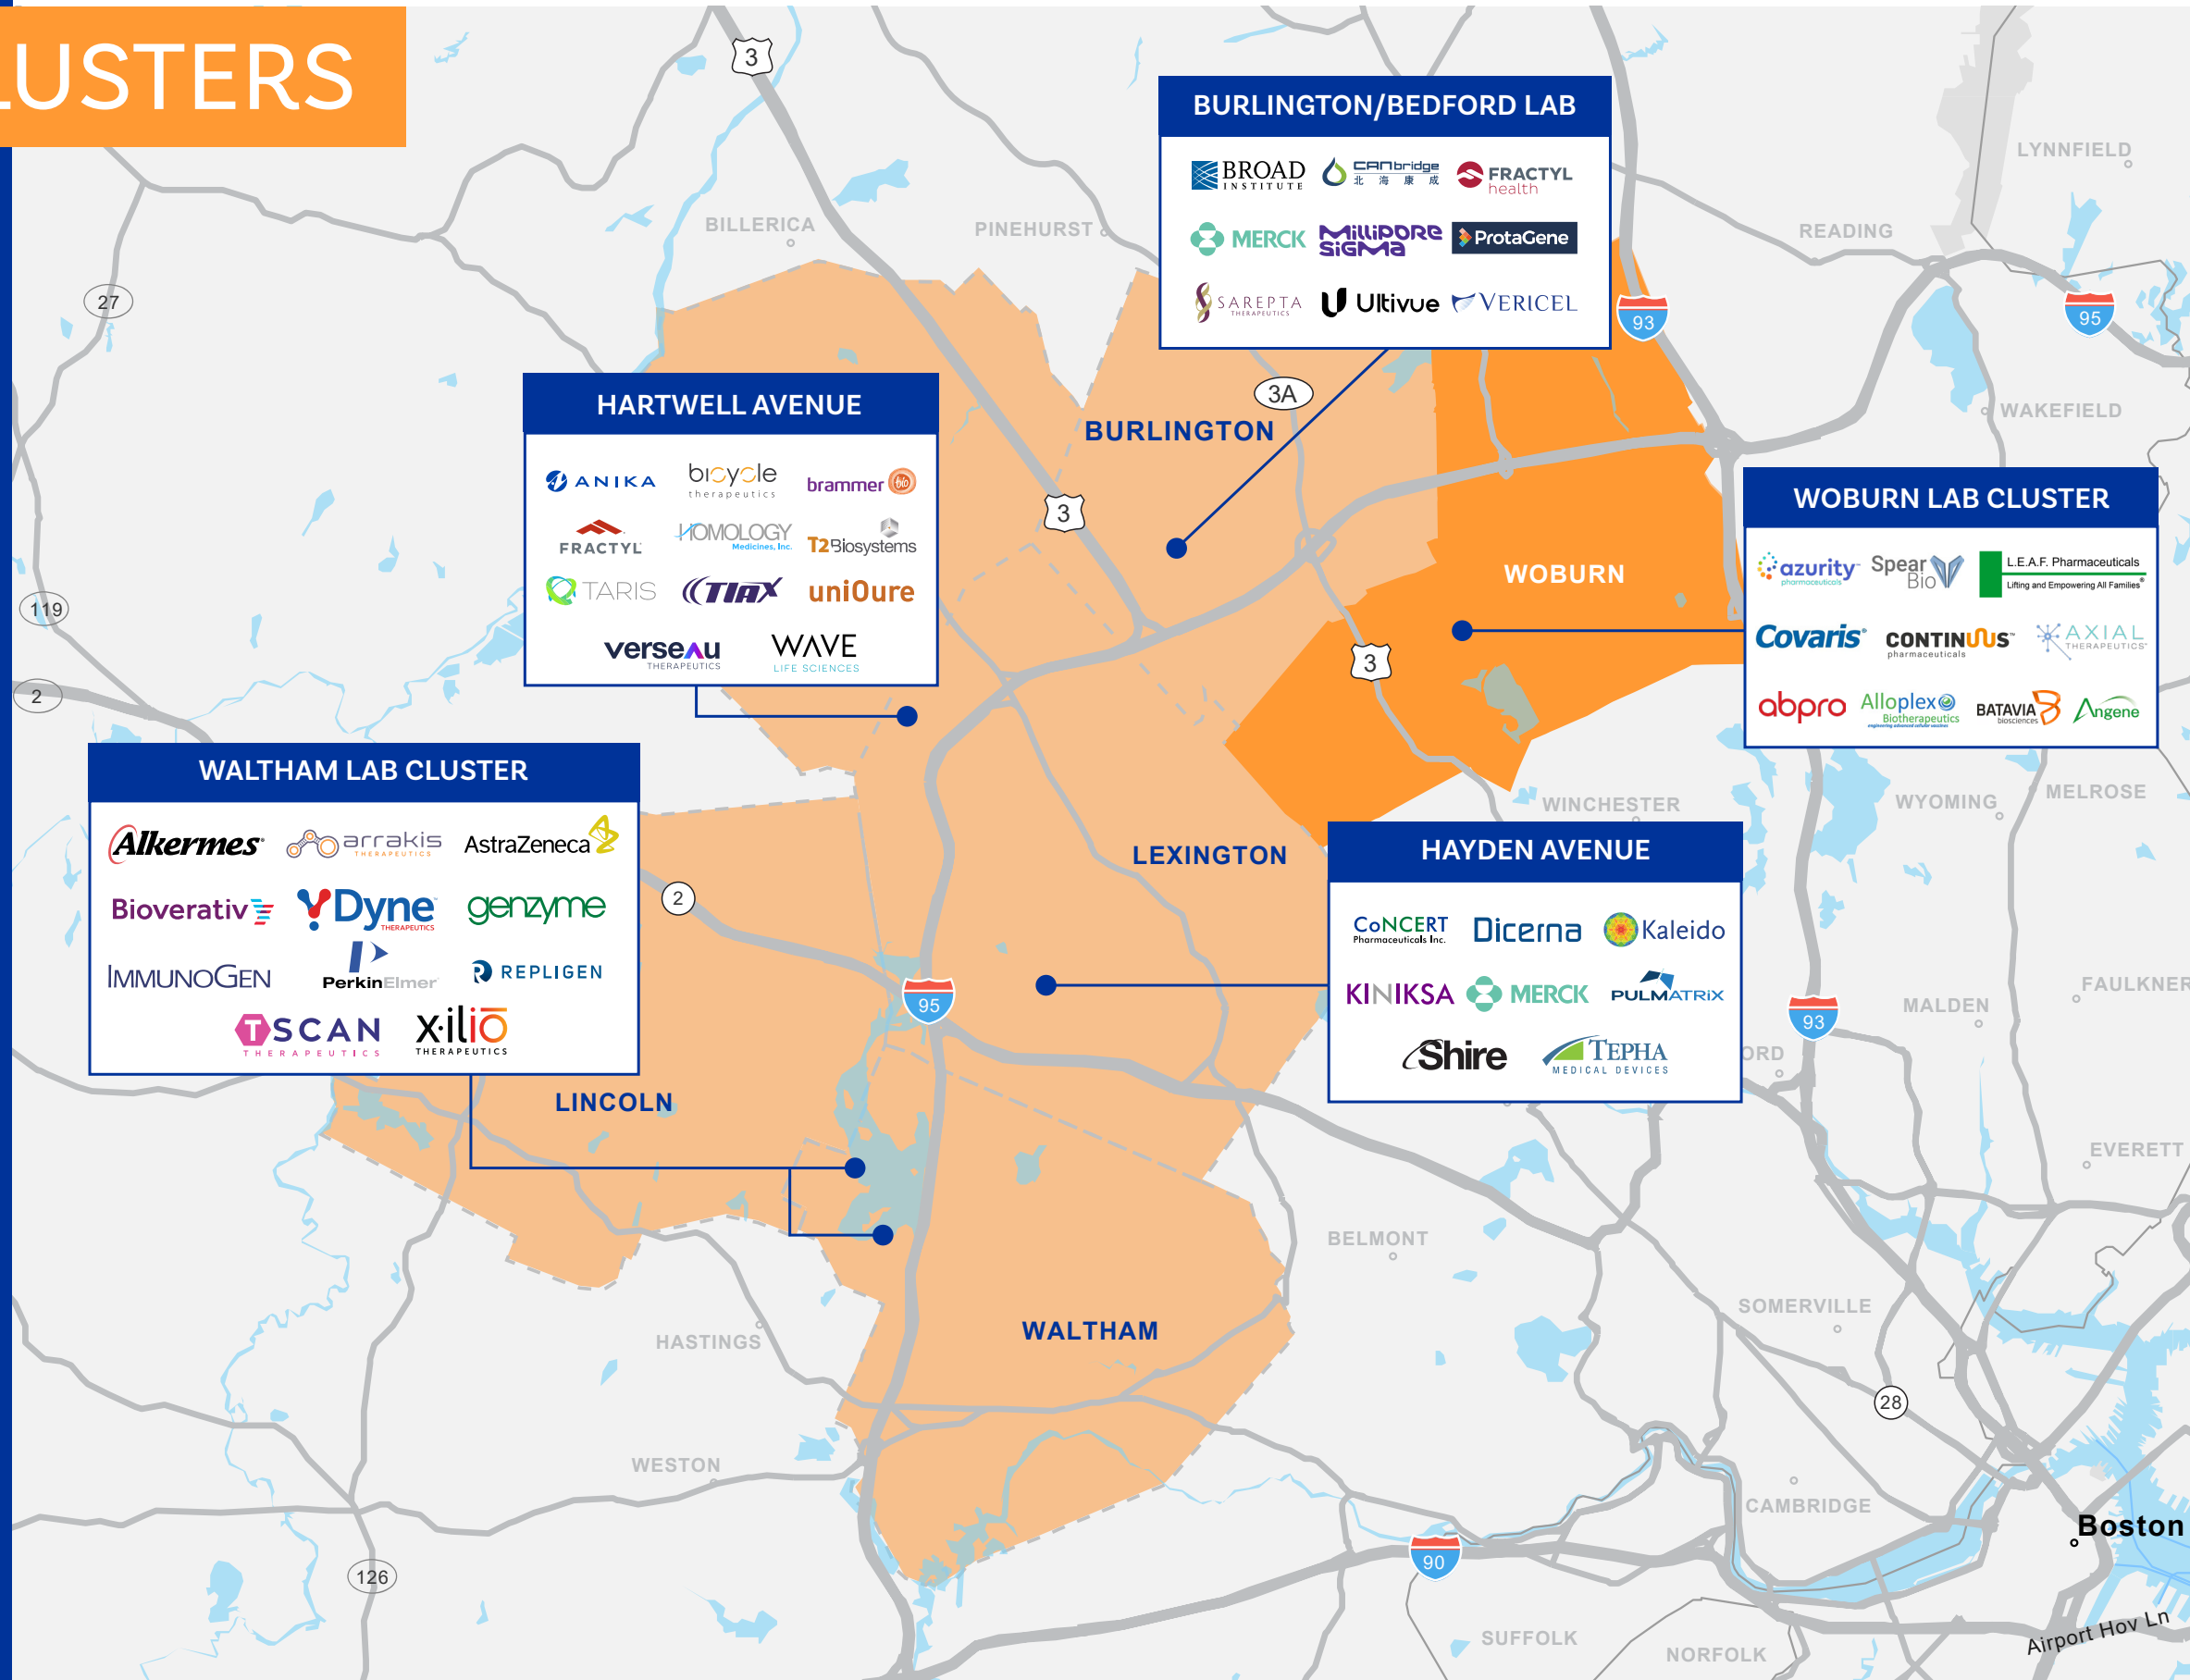

- » Leonardos Italian
- » Dave & Busters
- » Chipotle Mexican Grill
- » The Baldwin Bar
- » Maki Maki
- » B.GOOD
- » 110 Grill
- » Tuscan Pizza Co
- » Sam Walkers American Tavern

COFFEE & TEA

- » Starbucks
- » Dunkin Donuts
- » Caffe Nero

SHOPPING & RETAIL

- » TJ Maxx
- » HomeGoods
- » Target
- » Staples
- » Lowe's
- » Homesense
- » DSW

HEALTH & FITNESS

- » CrossFit
- » Orangetheory Fitness
- » Planet Fitness

CAVA **crumbl cookies** **SHAKE SHACK**

Surf SEAFOOD **TAVERN in the SQUARE** **GRN-MKR** **Panera BREAD**

QDOBA MEXICAN EATS **SALADWORKS**

LIFE SCIENCE CLUSTERS

130 New Boston Street

Woburn, MA

BLAKE BALDWIN

+1 617 279 4587

blake.baldwin@cushwake.com