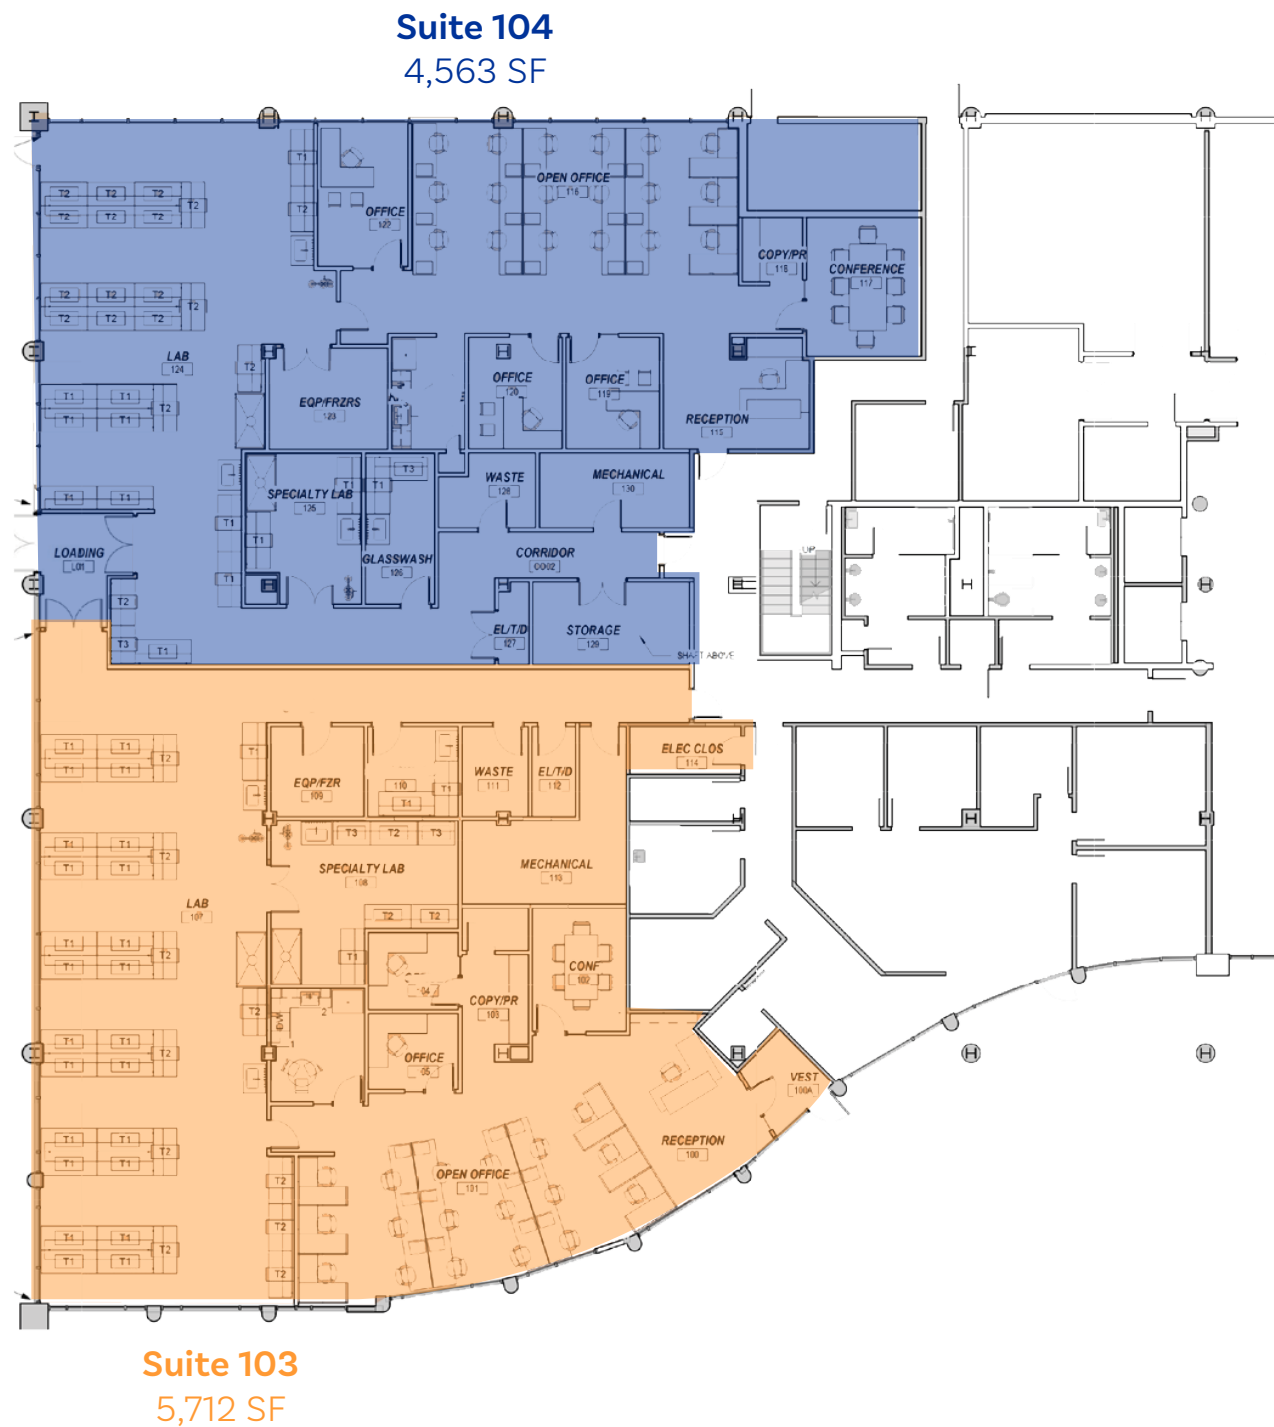

130 New Boston Street

Woburn, MA

.....
New Spec Lab Suites

• 1ST FLOOR 5,479 - 11,191 SF • 3RD FLOOR 4,563 - 13,886 SF

 **KSLABS**
@WOBURN VILLAGE

 **CUSHMAN &
WAKEFIELD**

LAB SPECIFICATIONS

SUITE 302

SUITE 303

- » Lab Casework 30-inch x 60-inch metal (white) work benches, with black phenolic resin counter-top
- » Work benches include (1) upper metal shelf
- » Casework to have mixture of single hanging 3-door cabinets

SUITE 304

- » 30-inch x 60-inch metal (white) work benches, with black phenolic resin counter-top
- » Lab Casework to include upper metal shelf
- » Casework to have mixture of single hanging metal cabinets and metal hanging 3-door cabinets

BUILDING SPECIFICATIONS

AVAILABILITIES

FIRST FLOOR

5,479 - 11,191 SF (Contiguous)

THIRD FLOOR

4,563 - 13,886 SF (Contiguous)

SURROUNDING AMENITIES

RESTAURANTS & DINING