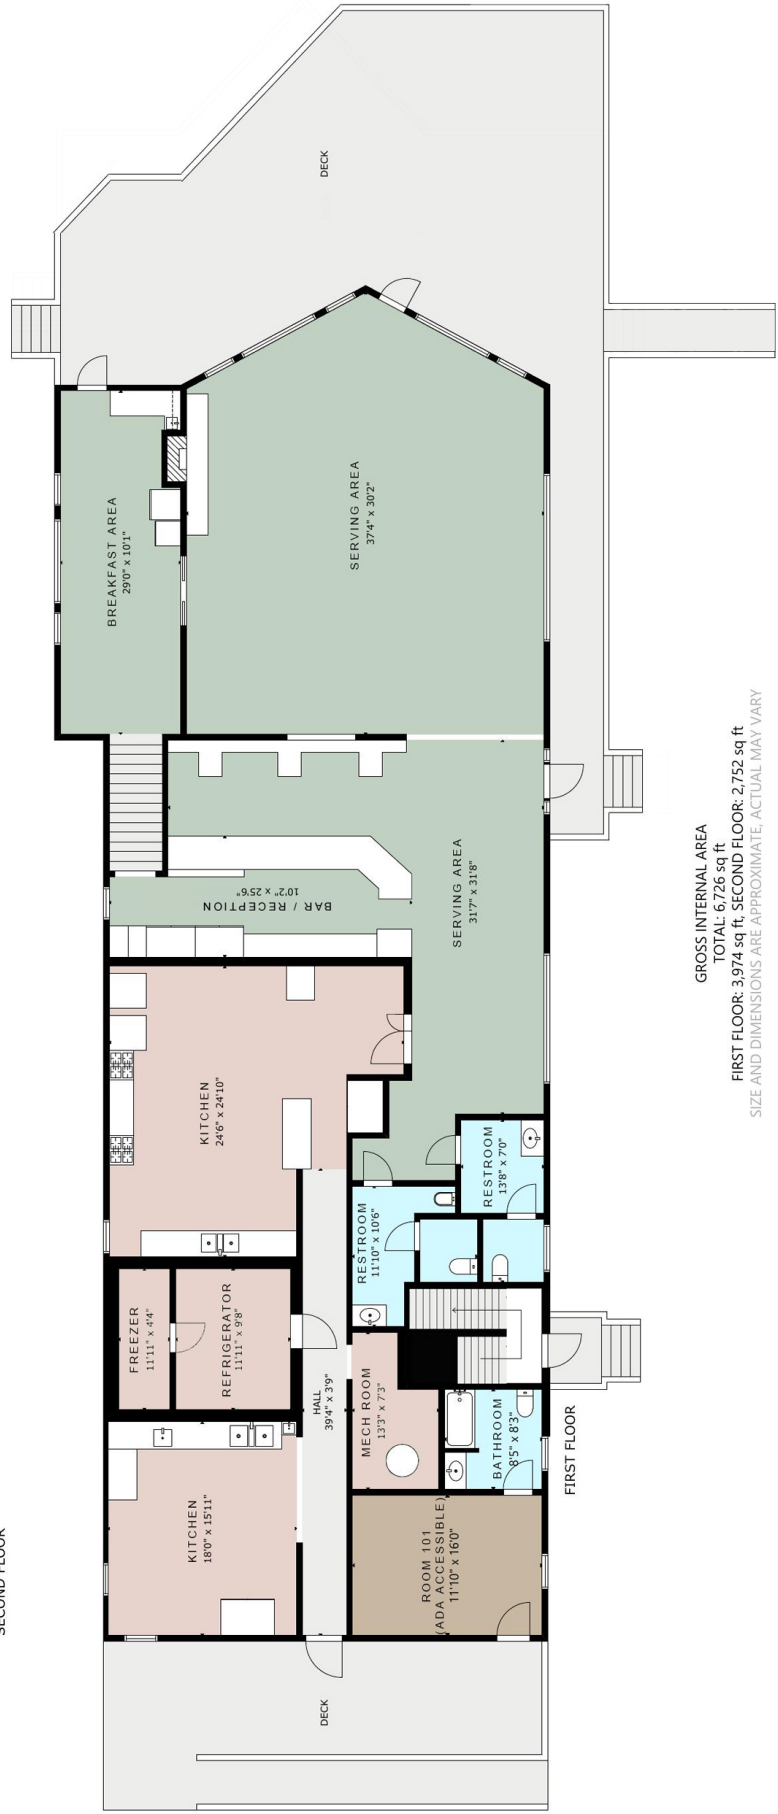

SECOND FLOOR

FIRST FLOOR

GROSS INTERNAL AREA  
 TOTAL: 6,726 sq. ft.  
 FIRST FLOOR: 3,974 sq. ft. SECOND FLOOR: 2,752 sq. ft.  
 SIZE AND DIMENSIONS ARE APPROXIMATE; ACTUAL MAY VARY