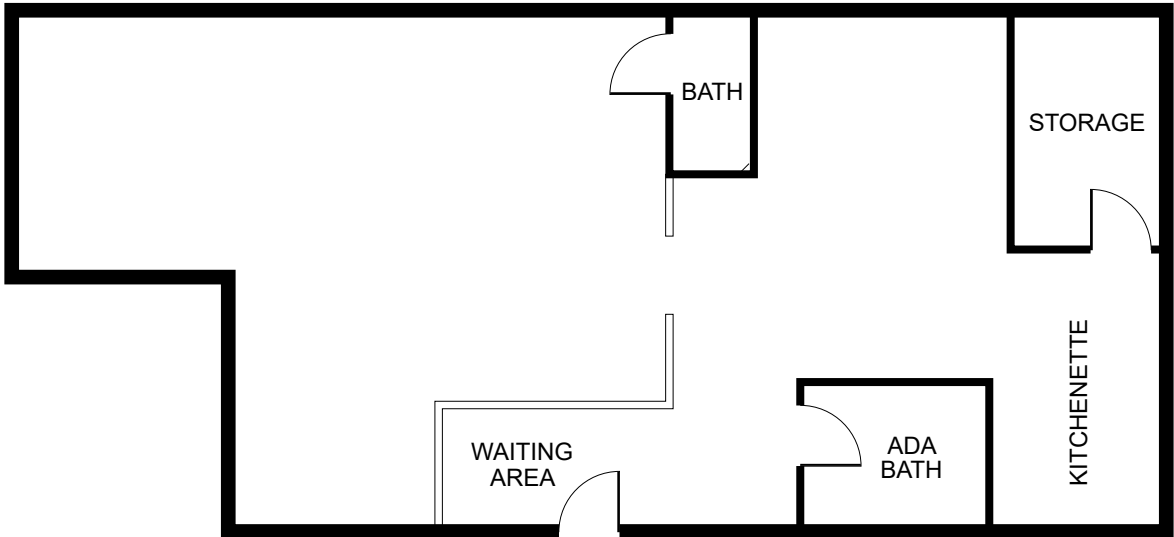

160 Commack Road, Commack, NY

(ALL MEASUREMENTS ARE APPROXIMATE AND MAY NOT BE TO SCALE)

UNIT LL1

TOTAL AREA: 1034 SQ FT