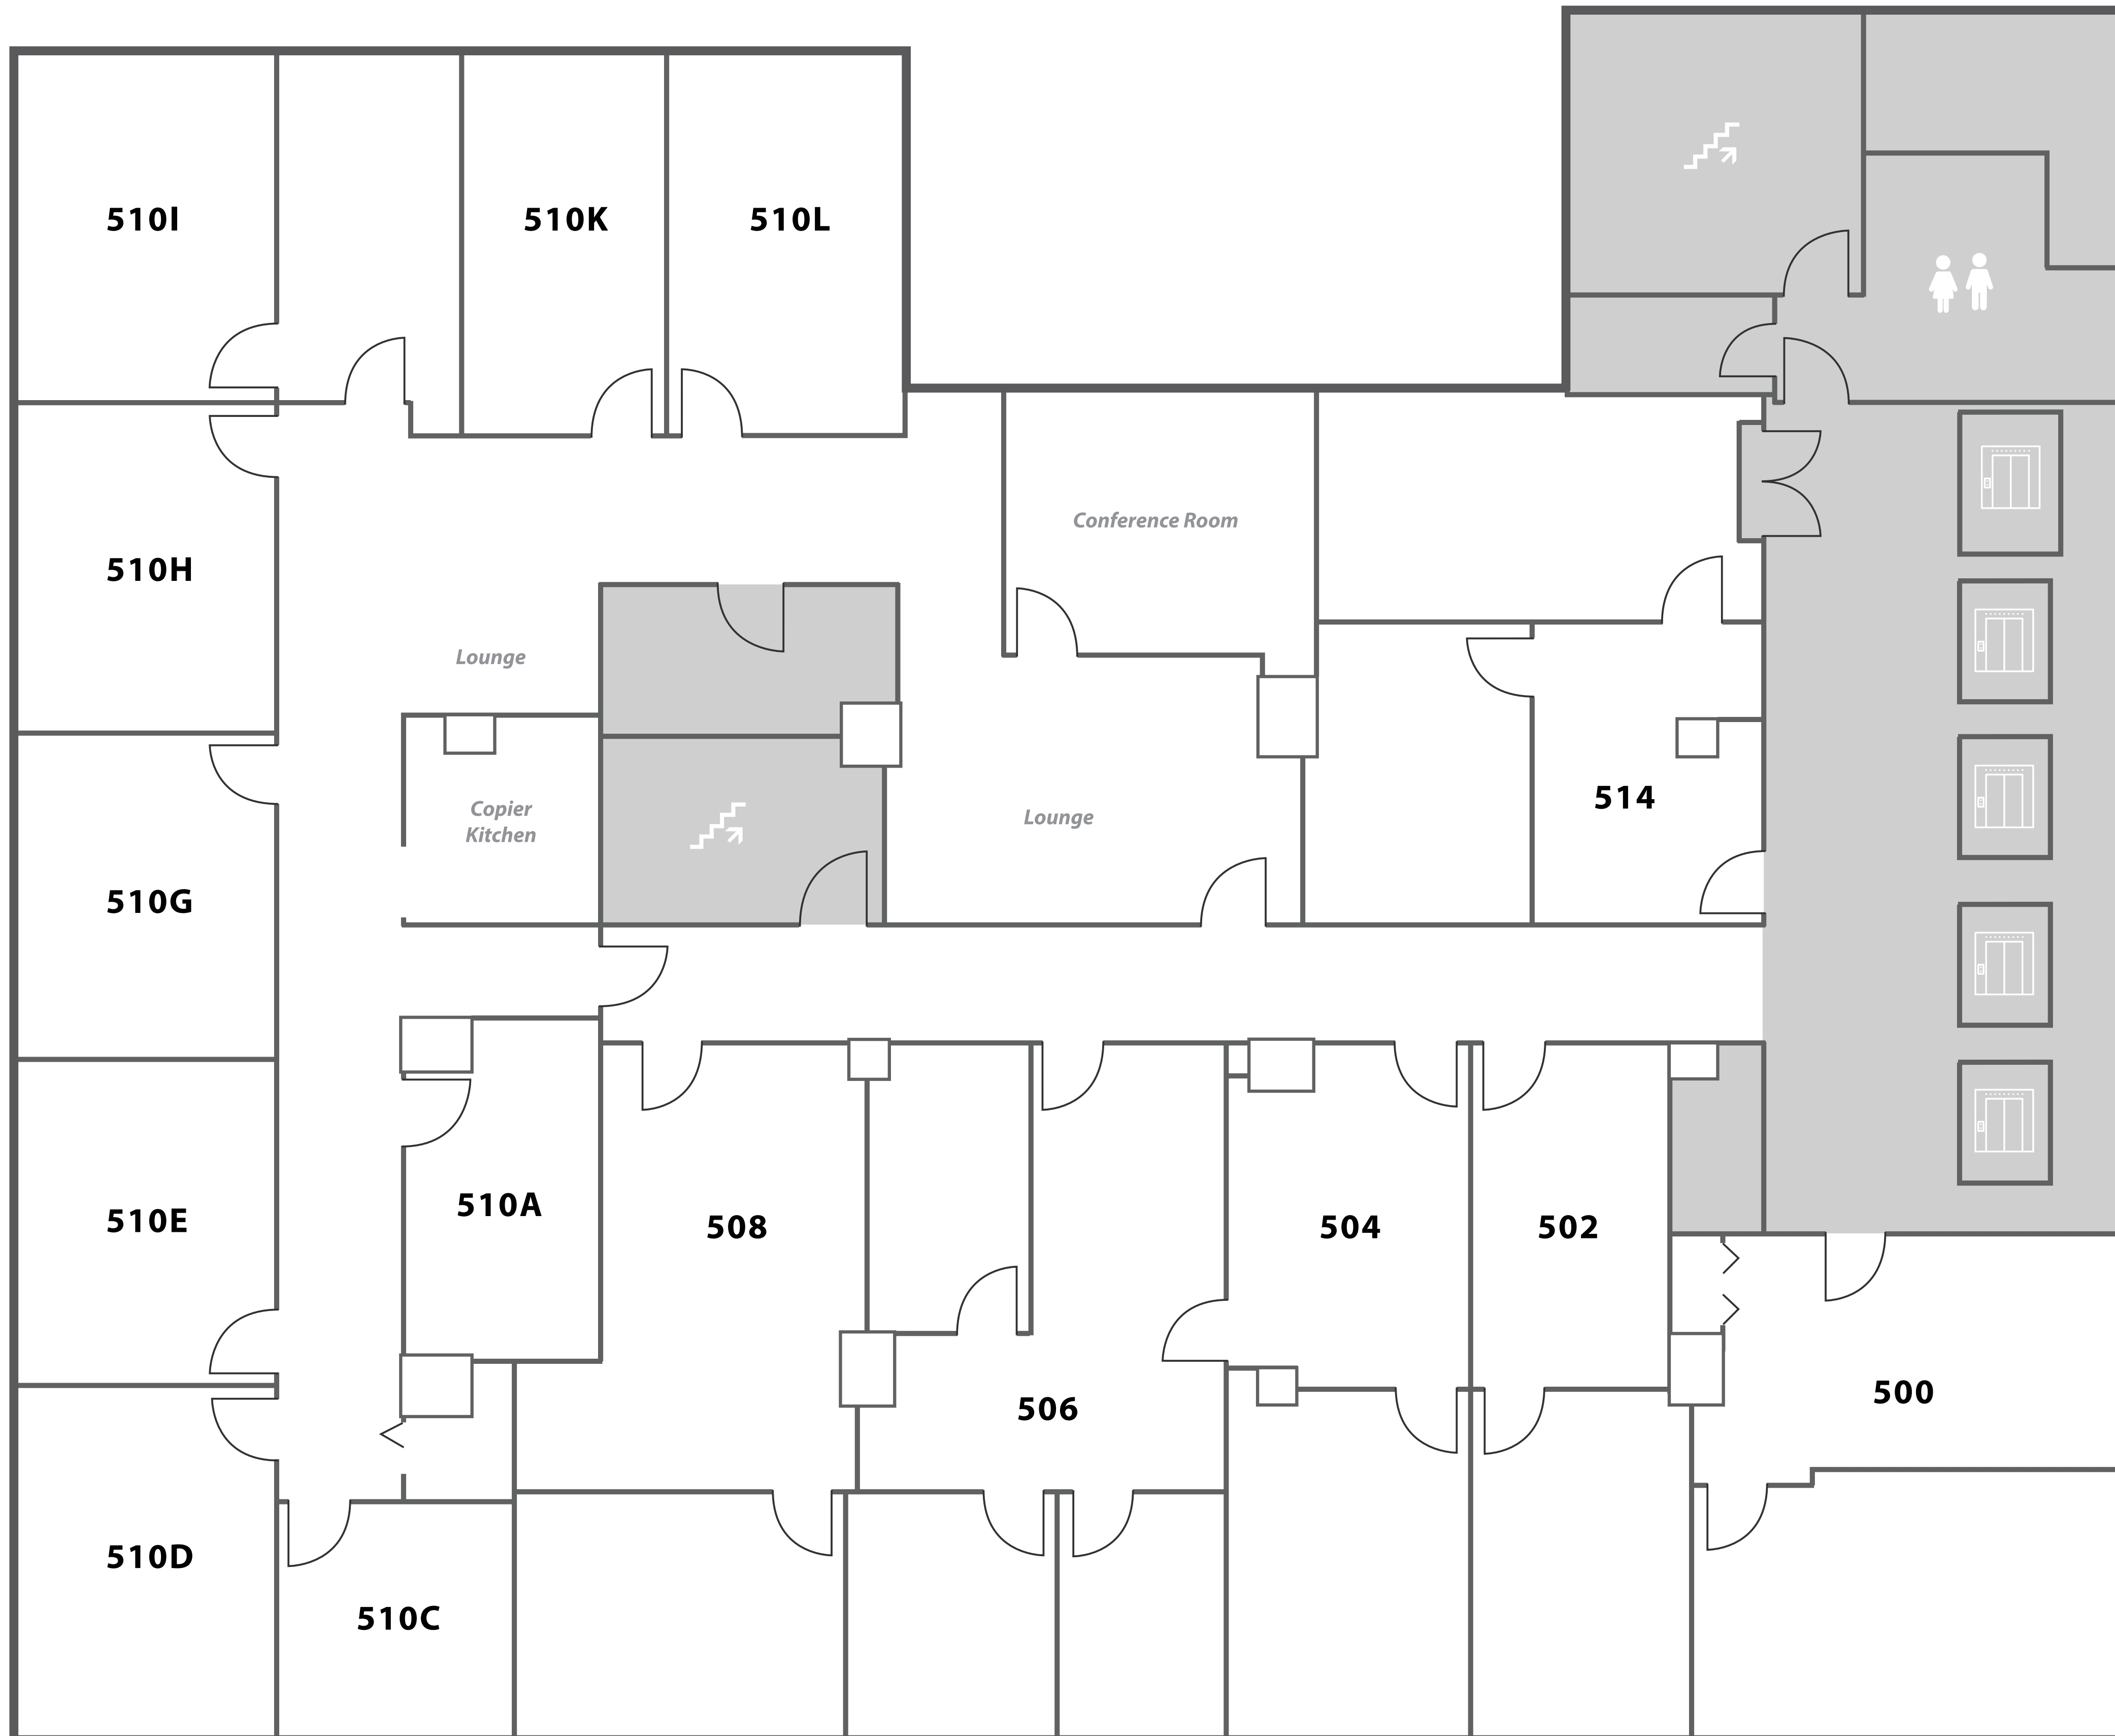

THE STARK BUILDING
750 MAIN STREET

3rd Floor
Hartford, CT 06103

THE STARK BUILDING
750 MAIN STREET

5th Floor
Hartford, CT 06103