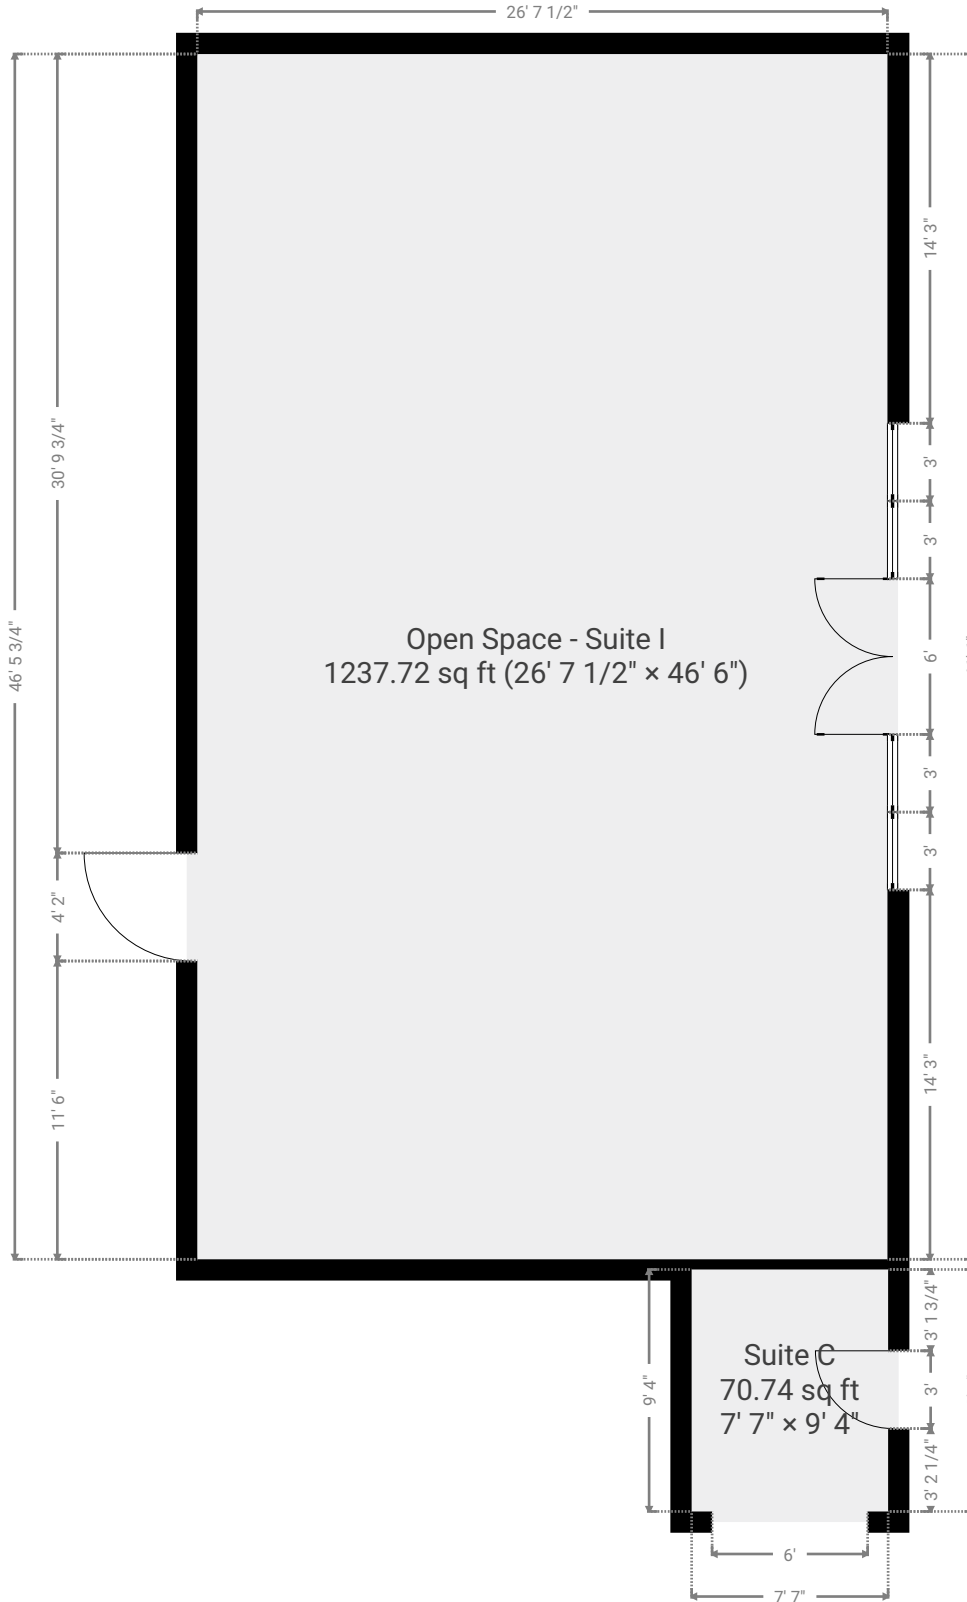

2805 Fort Campbell Suite I

2805 Fort Campbell Blvd. Suite C, Clarksville, TN, United States
TOTAL AREA: 1449.92 sq ft • LIVING AREA: 1449.92 sq ft • FLOORS: 1 • ROOMS: 2

▼ Ground Floor

TOTAL AREA: 1449.92 sq ft • LIVING AREA: 1449.92 sq ft • ROOMS: 2

THIS FLOORPLAN IS PROVIDED WITHOUT WARRANTY OF ANY KIND. SENSOPIA DISCLAIMS ANY WARRANTY INCLUDING, WITHOUT LIMITATION, SATISFACTORY QUALITY OR ACCURACY OF DIMENSIONS.