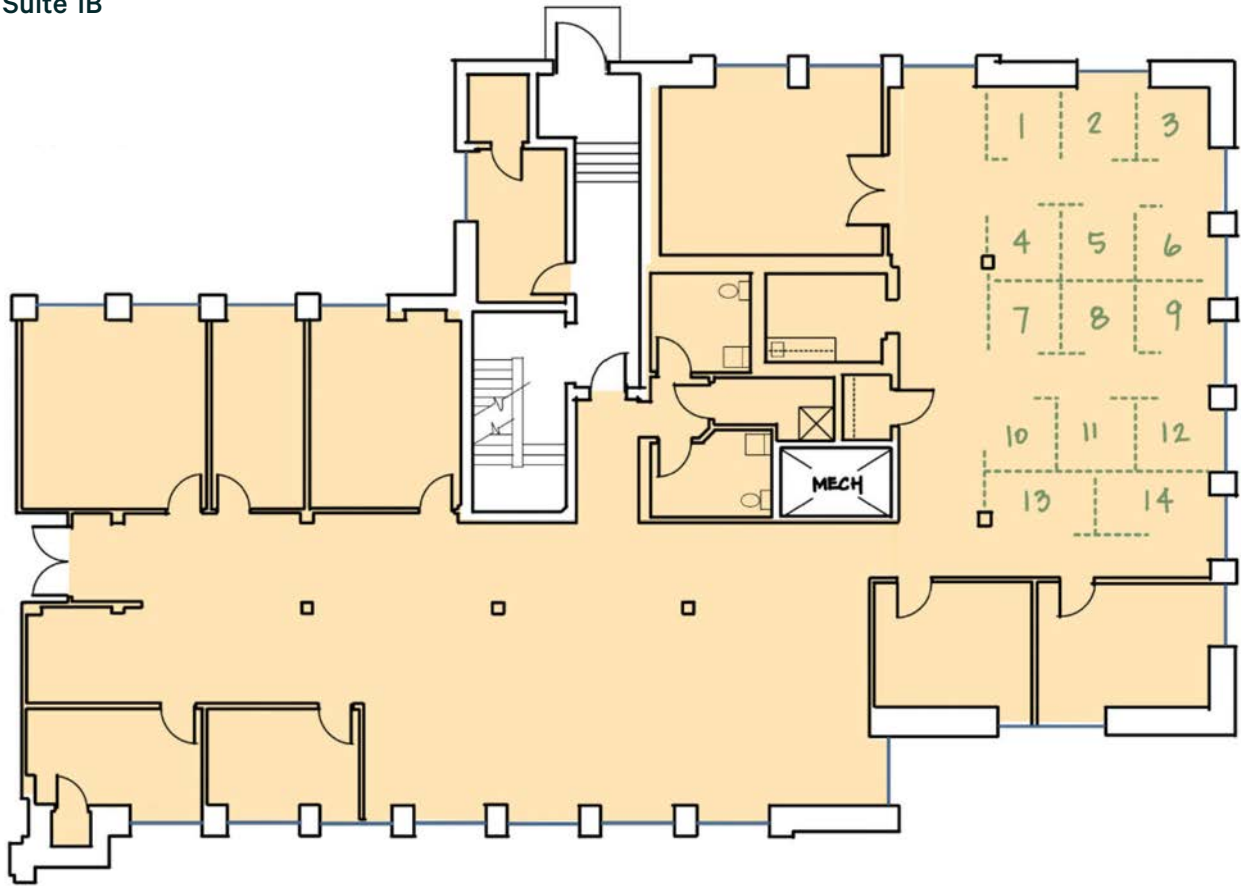

115 Continuum Drive

Liverpool, New York 13088

1st Floor - Suite 1B

Contact Us

Cory LaDuke

Lic. Associate Real Estate Broker
+1 315 422 4200 x 321
cory.laduke@cbre-syr.com

CBRE Upstate NY

500 Plum Street, Suite 402
Syracuse, New York 13204
+1 315 422 4200