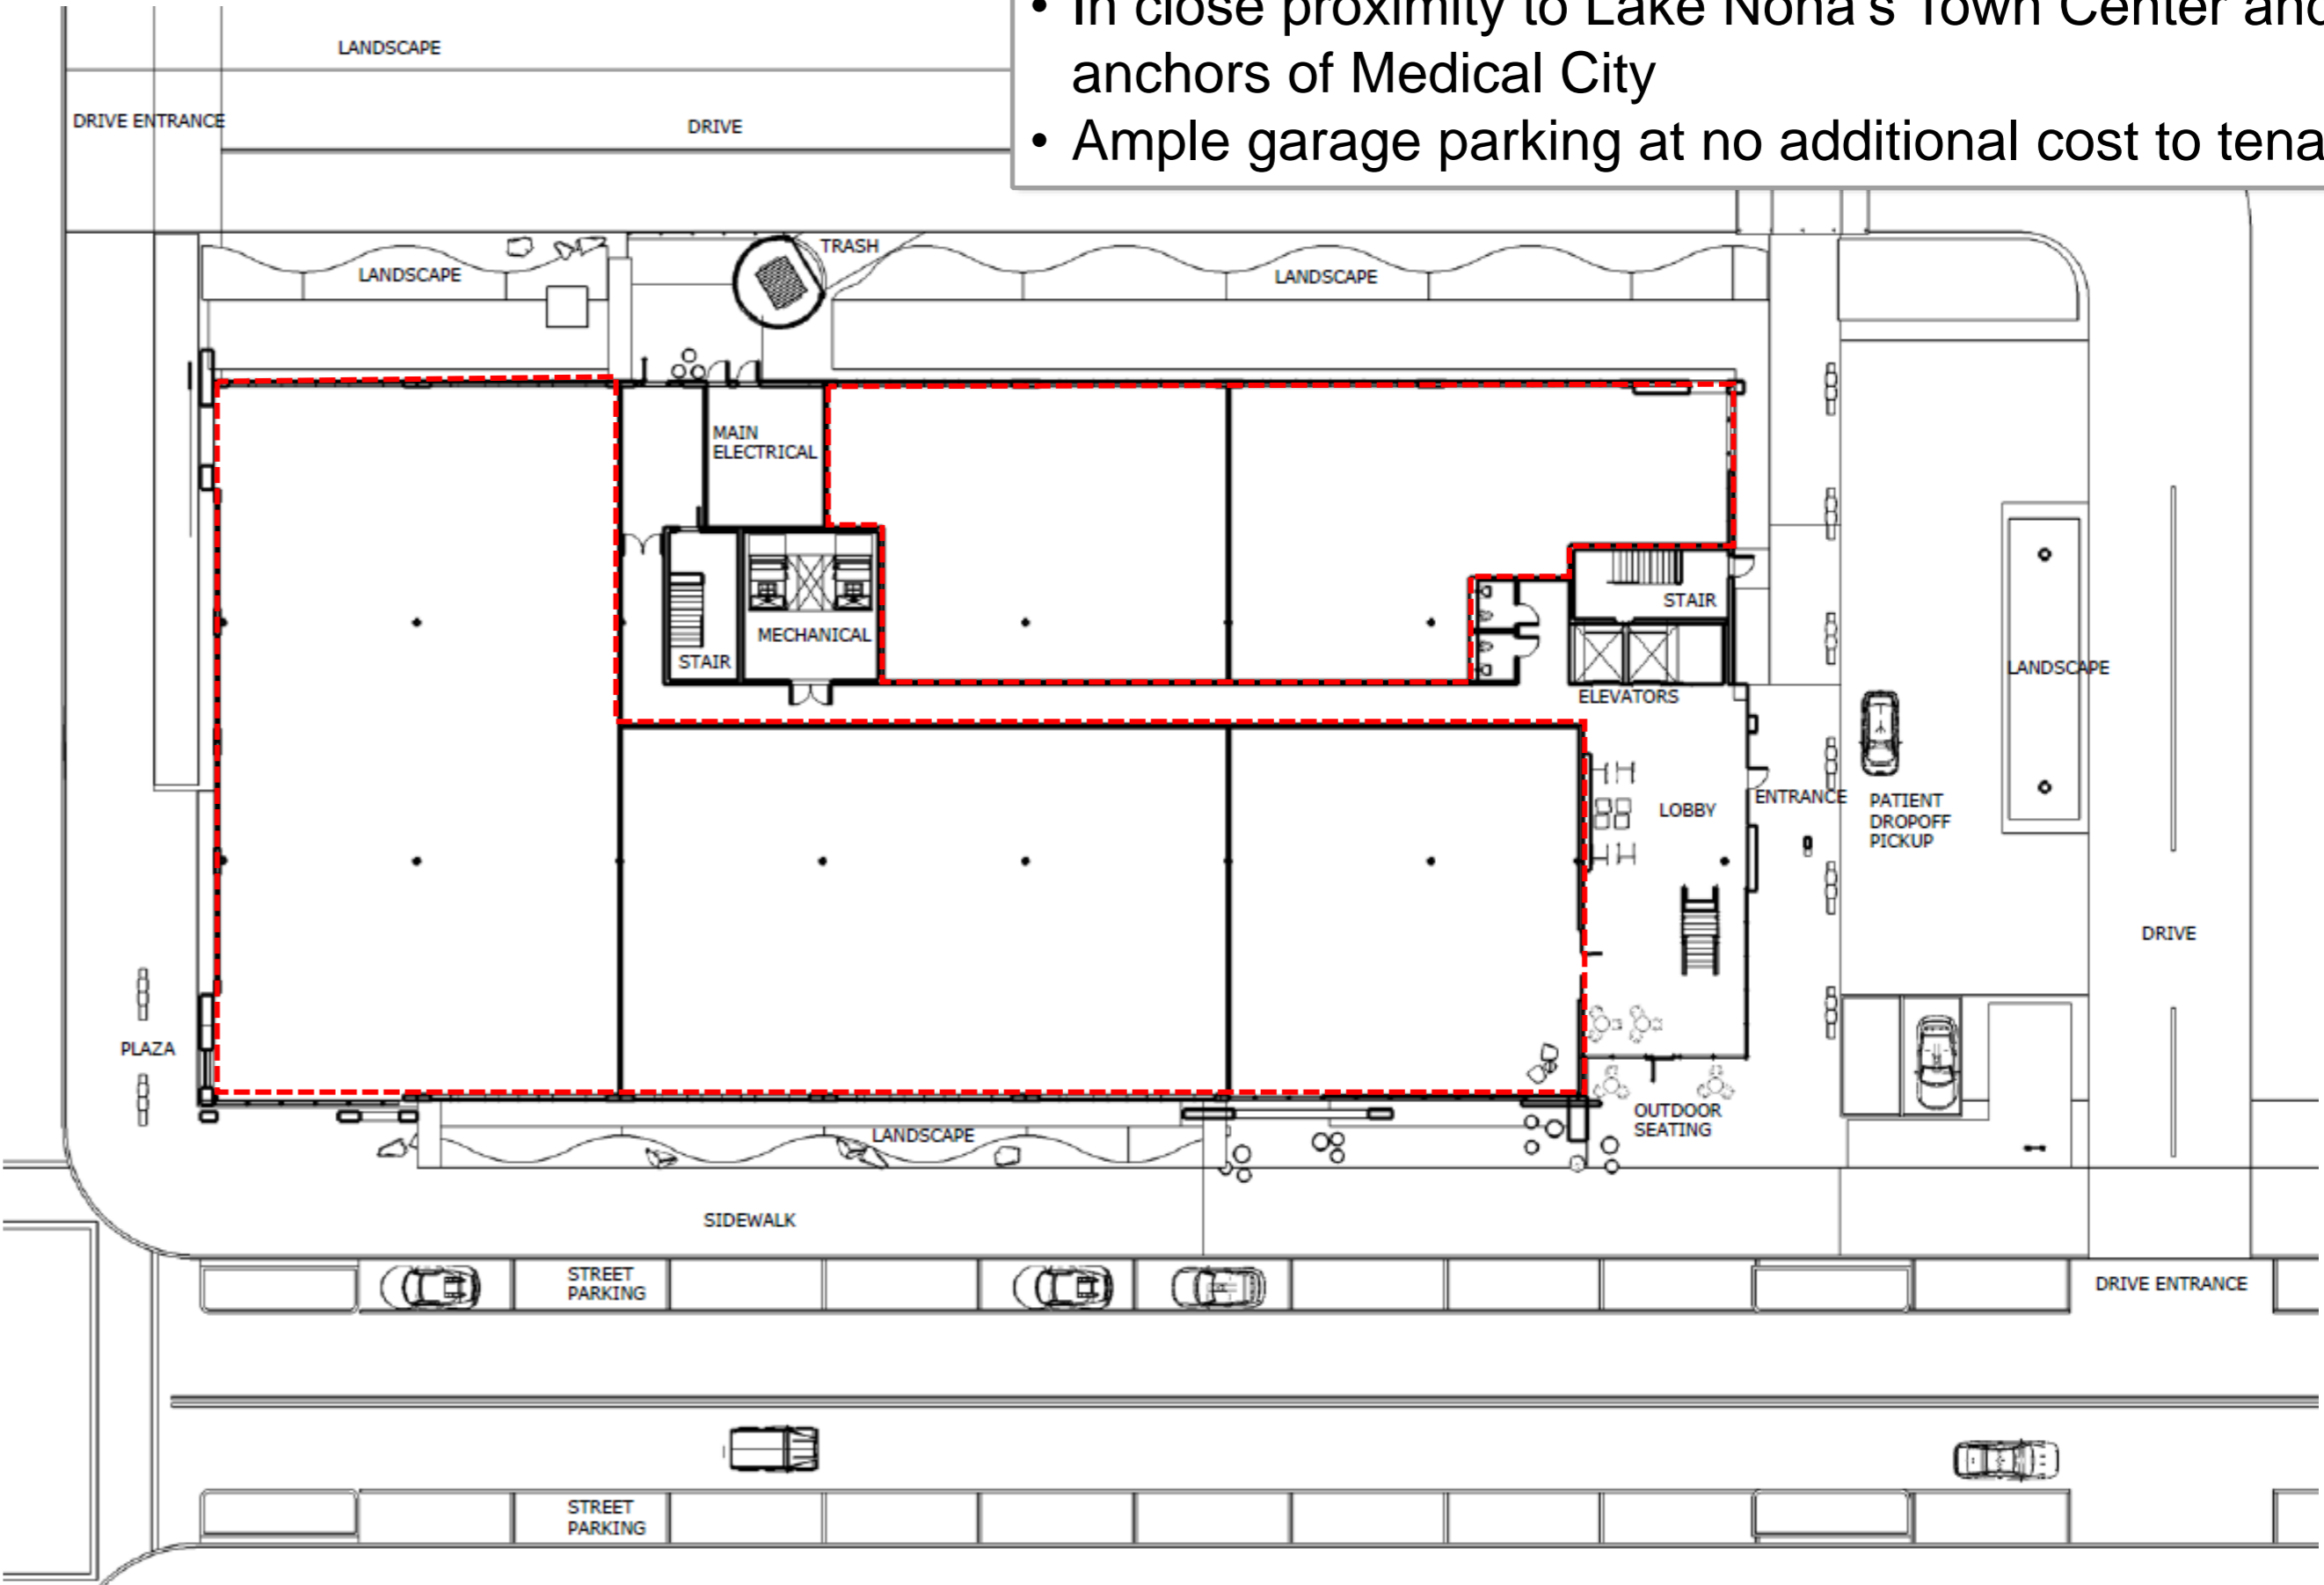

Heaney Ave

Briand Ave

Laureate

LAKE NONA MEDICAL CITY
**MEDICAL OFFICE
BUILDING**

LAKE NONA MEDICAL CITY

MEDICAL OFFICE BUILDING

MEDICAL OFFICE BUILDING

- Class A, medical office building located in the heart of Medical City
- Less than a mile from Lake Nona Town Center, Nemours Children’s Hospital, and the coming UCF/HCA Hospital
- Fewer than 10 minutes from Orlando International Airport
- In close proximity to Lake Nona’s Town Center and the anchors of Medical City
- Ample garage parking at no additional cost to tenants