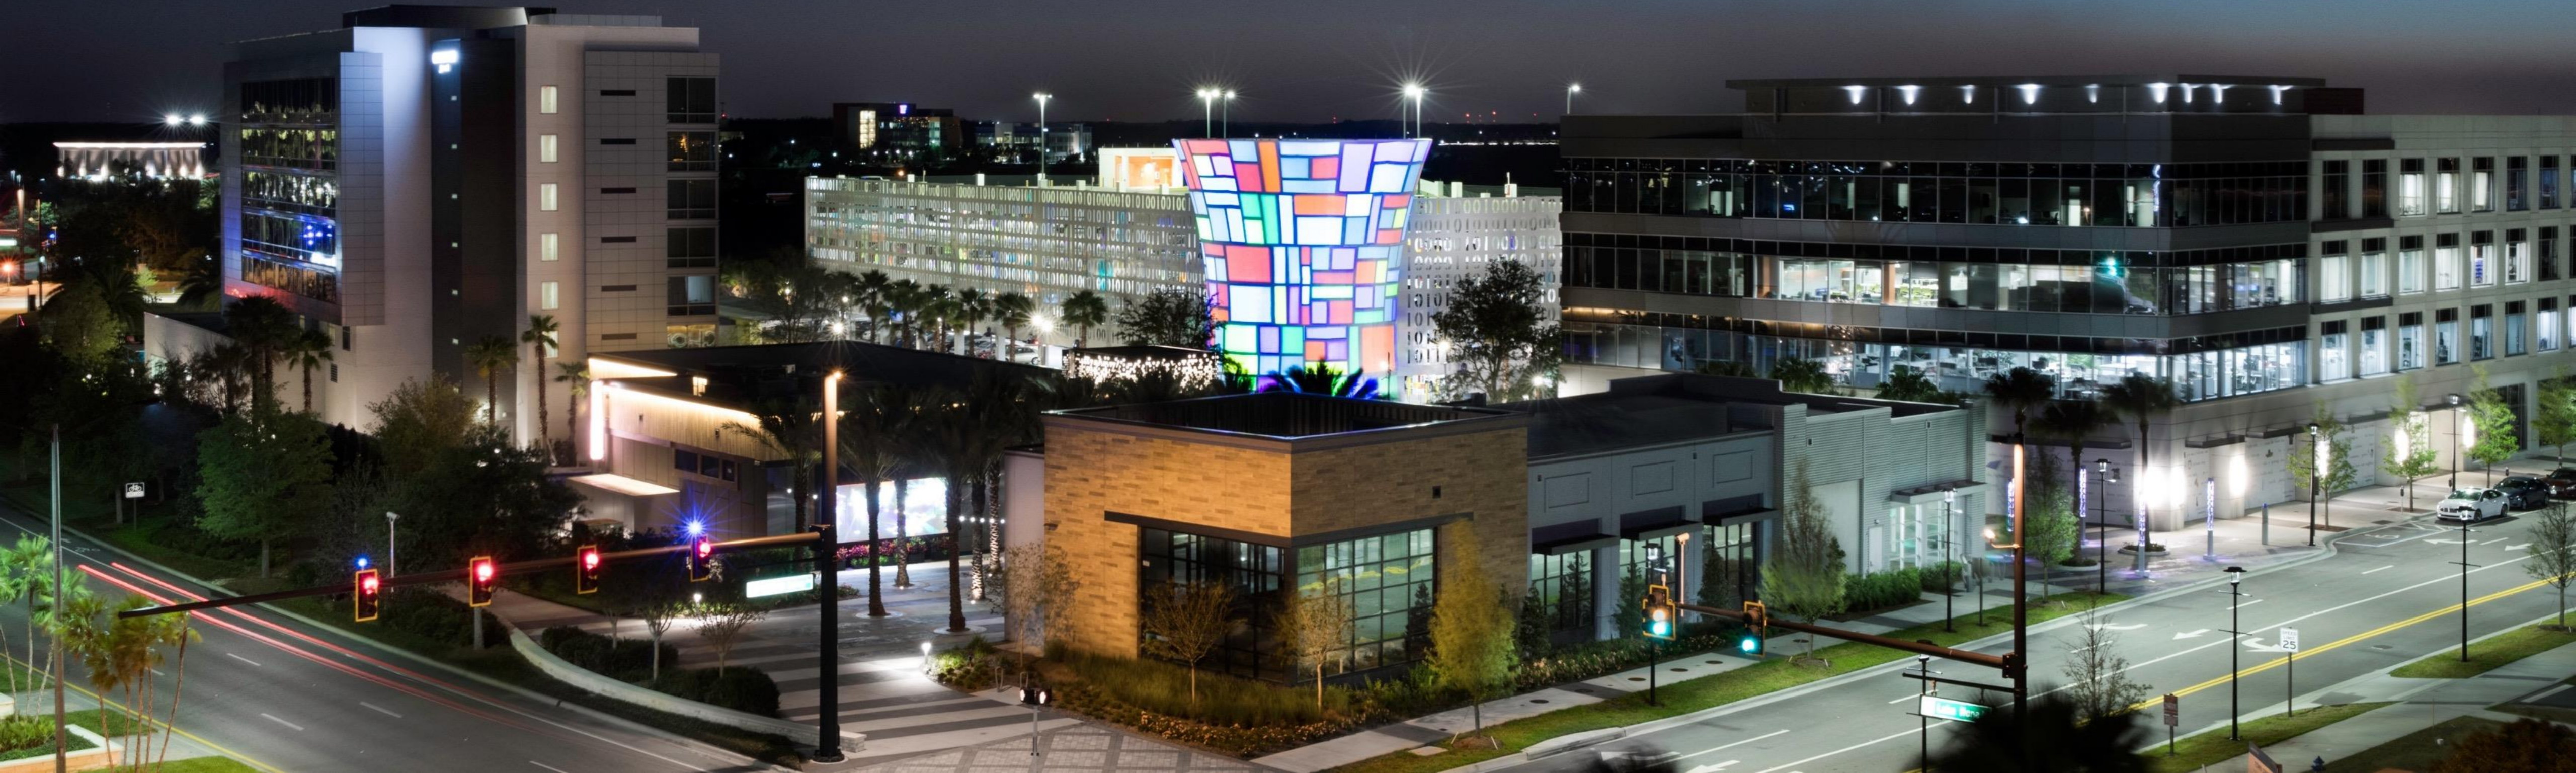

L A K E N O N A

“HOW TO BUILD A GREAT AMERICAN CITY.”

– FORTUNE

LAKE NONA®

LAKE NONA

MEDICAL CITY

Lake Nona

NEMOURS CHILDREN'S HOSPITAL

LAKE NONA TOWN CENTER PHASE II

LAKE NONA MEDICAL OFFICE & RESIDENTIAL

LAKE NONA MOB

LAKE NONA TOWN CENTER MARRIOTT

LAUREATE PARK VILLAGE CENTER

LAUREATE PARK

UCF COLLEGE OF MEDICINE

FUTURE UCF LAKE NONA MEDICAL CENTER

Heaney Ave

Briand Ave

Laureate

LAKE NONA MEDICAL CITY
**MEDICAL OFFICE
BUILDING**

LAKE NONA MEDICAL CITY

MEDICAL OFFICE BUILDING

MEDICAL OFFICE BUILDING

- Class A, medical office building located in the heart of Medical City
- Less than a mile from Lake Nona Town Center, Nemours Children’s Hospital, and the coming UCF/HCA Hospital
- Fewer than 10 minutes from Orlando International Airport
- In close proximity to Lake Nona’s Town Center and the anchors of Medical City
- Ample garage parking at no additional cost to tenants