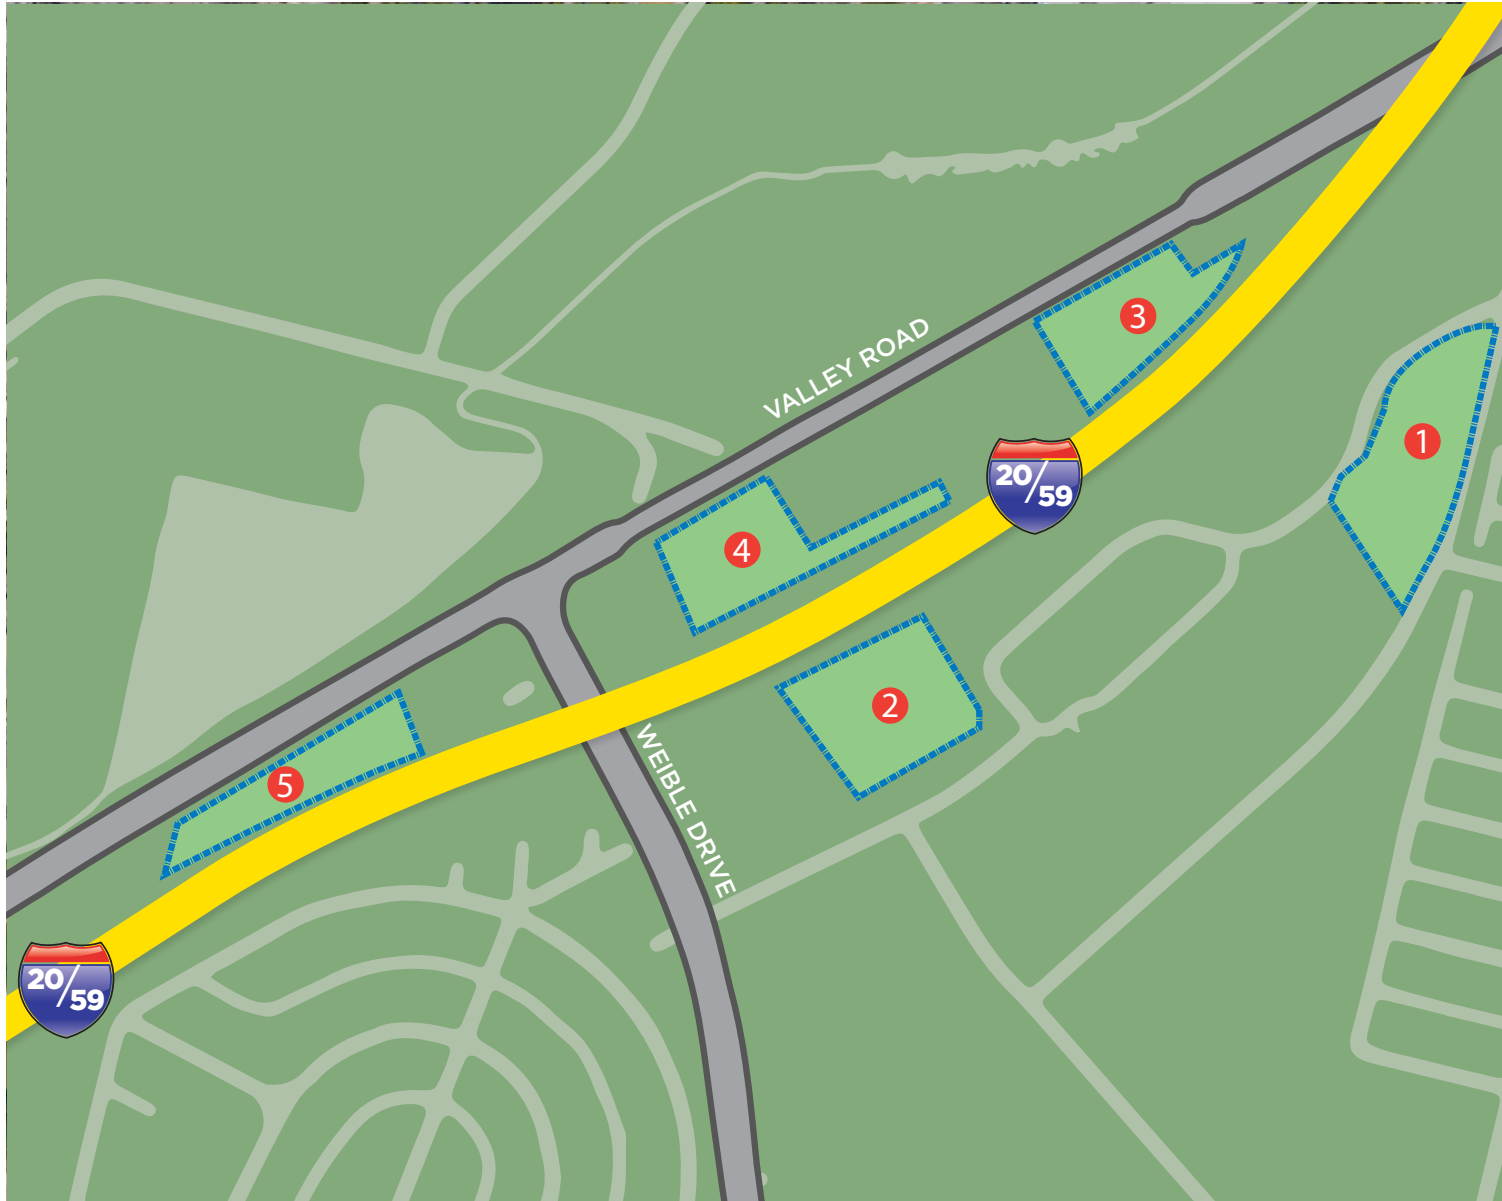

INDUSTRIAL & RETAIL SITE AVAILABLE | FAIRFIELD, AL

Fairfield, Alabama **SITES UP TO 2-5 ACRES AVAILABLE**

SITES FOR SALE

City of Bessemer, AL

SITE SIZE

Up to 2-5 Acres

FEATURE

- Interstate Visibility
- Convenient access
- Pad Ready

Fairfield, Alabama **SITES UP TO 2-5 ACRES AVAILABLE**

LOT	ACRES	PRICE PSF
1	4.9	\$106,000
2	3.6	\$78,500
3	3.8	\$85,000
4	3.1	\$65,000
5	2.0	\$45,000

EXCLUSIVELY OFFERED BY

JOHN COLEMAN, SIOR

johnc@grahamcompany.com