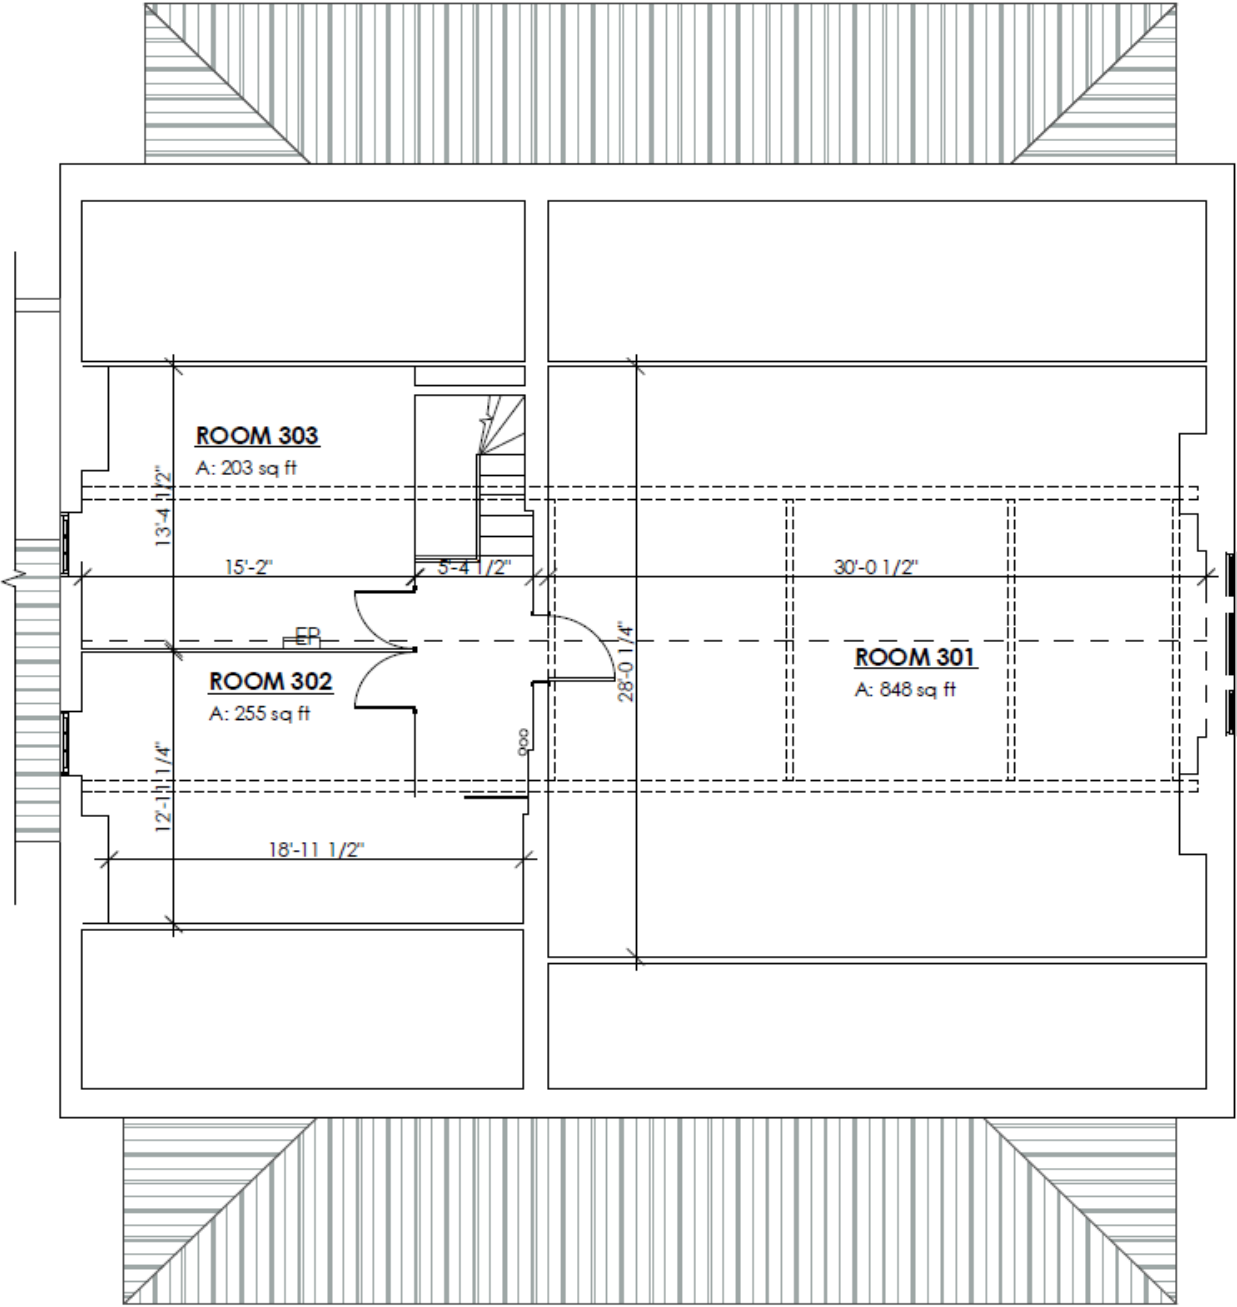

FAIRVIEW MANOR, 4600 FAIRVIEW VISTA DRIVE, BOWIE, MD 20720

Lower Level / Basement

FAIRVIEW MANOR, 4600 FAIRVIEW VISTA DRIVE, BOWIE, MD 20720

First Floor

FAIRVIEW MANOR, 4600 FAIRVIEW VISTA DRIVE, BOWIE, MD 20720

Second Floor

FAIRVIEW MANOR, 4600 FAIRVIEW VISTA DRIVE, BOWIE, MD 20720

Third Floor / Attic

FAIRVIEW MANOR, 4600 FAIRVIEW VISTA DRIVE, BOWIE, MD 20720

Front Elevation (South)

FAIRVIEW MANOR, 4600 FAIRVIEW VISTA DRIVE, BOWIE, MD 20720

Rear Elevation (North)

FAIRVIEW MANOR, 4600 FAIRVIEW VISTA DRIVE, BOWIE, MD 20720

Side Elevation (East)

FAIRVIEW MANOR, 4600 FAIRVIEW VISTA DRIVE, BOWIE, MD 20720

Side Elevation (West)