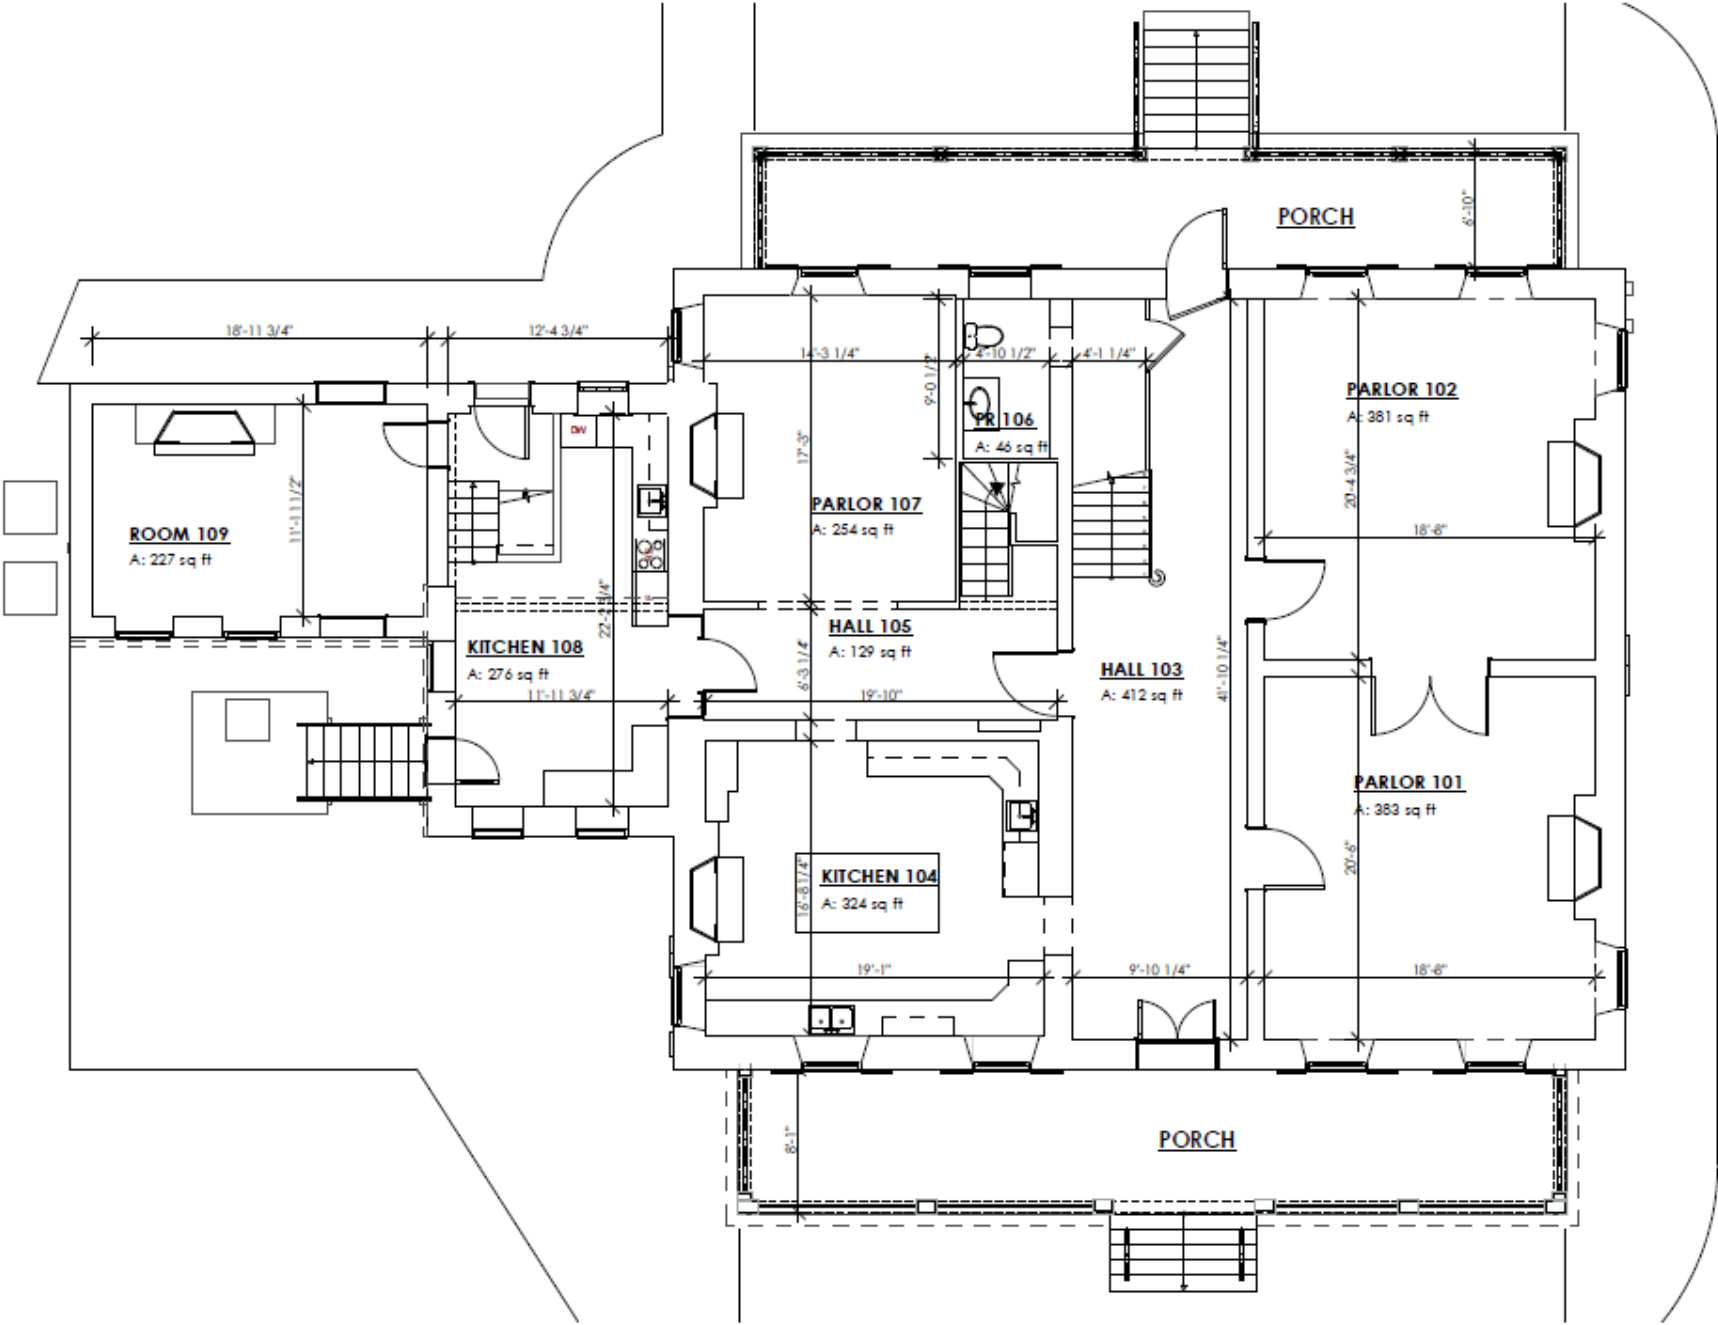

FAIRVIEW MANOR, 4600 FAIRVIEW VISTA DRIVE, BOWIE, MD 20720

Lower Level / Basement

FAIRVIEW MANOR, 4600 FAIRVIEW VISTA DRIVE, BOWIE, MD 20720

First Floor

FAIRVIEW MANOR, 4600 FAIRVIEW VISTA DRIVE, BOWIE, MD 20720

Second Floor

FAIRVIEW MANOR, 4600 FAIRVIEW VISTA DRIVE, BOWIE, MD 20720

Third Floor / Attic

FAIRVIEW MANOR, 4600 FAIRVIEW VISTA DRIVE, BOWIE, MD 20720

Front Elevation (South)

FAIRVIEW MANOR, 4600 FAIRVIEW VISTA DRIVE, BOWIE, MD 20720

Rear Elevation (North)

FAIRVIEW MANOR, 4600 FAIRVIEW VISTA DRIVE, BOWIE, MD 20720

Side Elevation (East)

FAIRVIEW MANOR, 4600 FAIRVIEW VISTA DRIVE, BOWIE, MD 20720

Side Elevation (West)