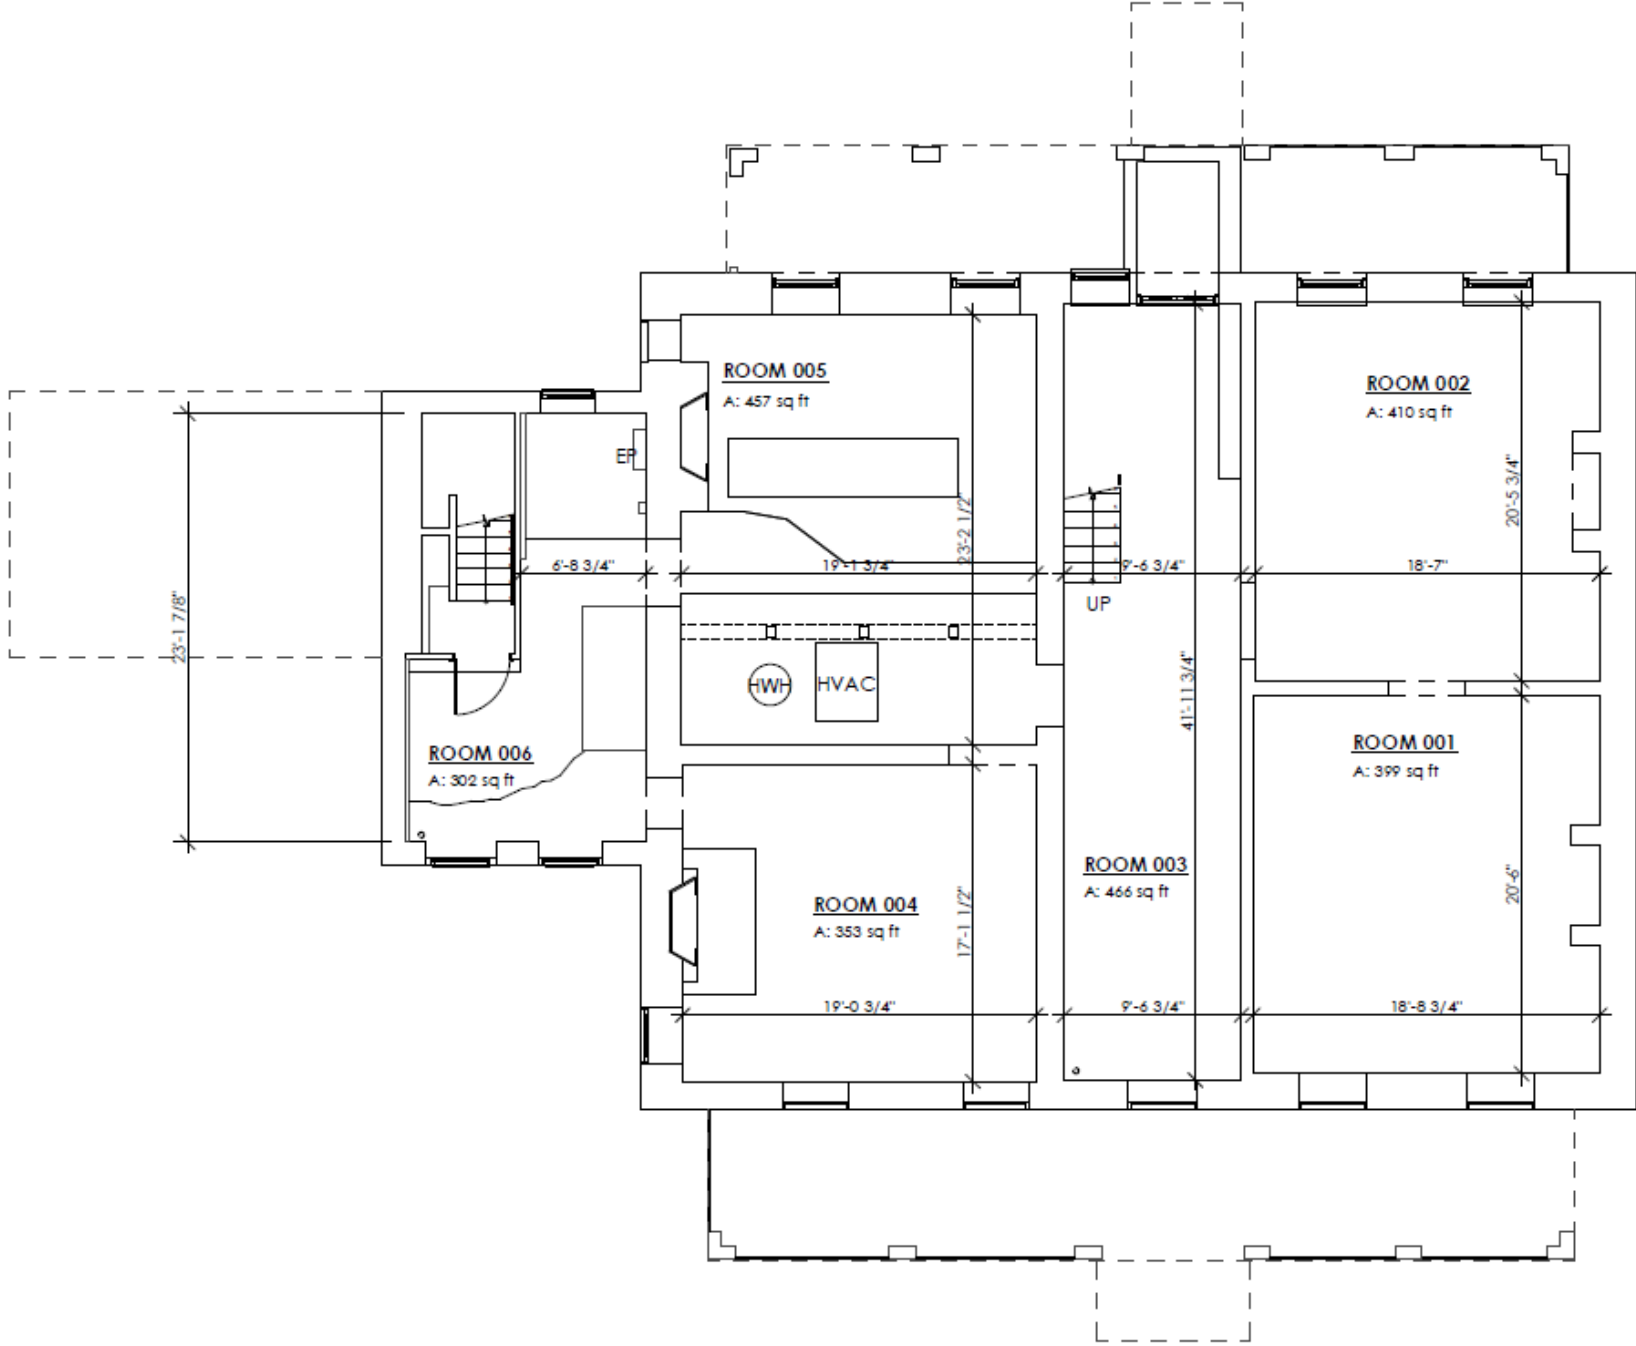

FAIRVIEW MANOR, 4600 FAIRVIEW VISTA DRIVE, BOWIE, MD 20720

Lower Level / Basement

FAIRVIEW MANOR, 4600 FAIRVIEW VISTA DRIVE, BOWIE, MD 20720

First Floor

FAIRVIEW MANOR, 4600 FAIRVIEW VISTA DRIVE, BOWIE, MD 20720

Second Floor

FAIRVIEW MANOR, 4600 FAIRVIEW VISTA DRIVE, BOWIE, MD 20720

Third Floor / Attic

FAIRVIEW MANOR, 4600 FAIRVIEW VISTA DRIVE, BOWIE, MD 20720

Front Elevation (South)

FAIRVIEW MANOR, 4600 FAIRVIEW VISTA DRIVE, BOWIE, MD 20720

Rear Elevation (North)

FAIRVIEW MANOR, 4600 FAIRVIEW VISTA DRIVE, BOWIE, MD 20720

Side Elevation (East)

FAIRVIEW MANOR, 4600 FAIRVIEW VISTA DRIVE, BOWIE, MD 20720

Side Elevation (West)