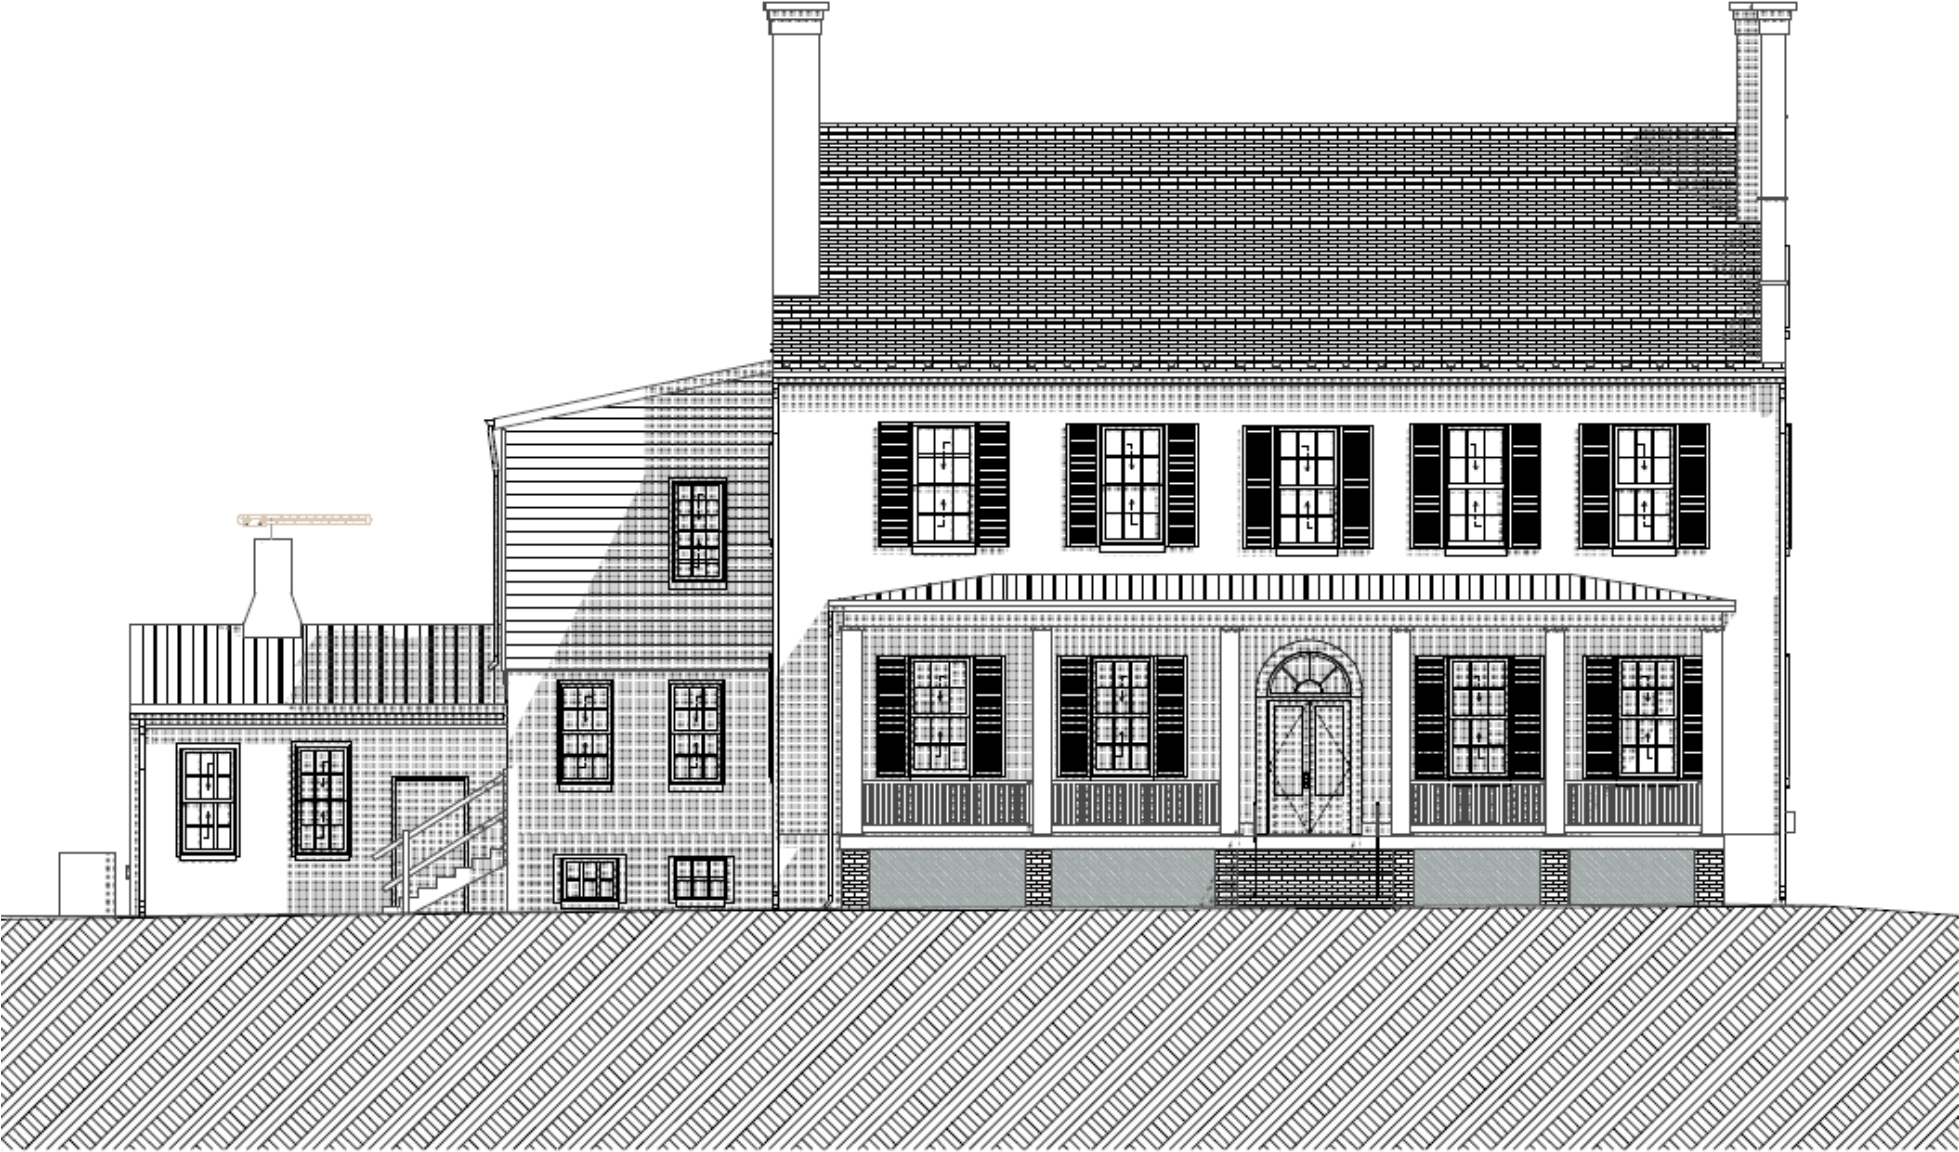

FAIRVIEW MANOR, 4600 FAIRVIEW VISTA DRIVE, BOWIE, MD 20720

Lower Level / Basement

FAIRVIEW MANOR, 4600 FAIRVIEW VISTA DRIVE, BOWIE, MD 20720

First Floor

FAIRVIEW MANOR, 4600 FAIRVIEW VISTA DRIVE, BOWIE, MD 20720

Second Floor

FAIRVIEW MANOR, 4600 FAIRVIEW VISTA DRIVE, BOWIE, MD 20720

Third Floor / Attic

FAIRVIEW MANOR, 4600 FAIRVIEW VISTA DRIVE, BOWIE, MD 20720

Front Elevation (South)

FAIRVIEW MANOR, 4600 FAIRVIEW VISTA DRIVE, BOWIE, MD 20720

Rear Elevation (North)

FAIRVIEW MANOR, 4600 FAIRVIEW VISTA DRIVE, BOWIE, MD 20720

Side Elevation (East)

FAIRVIEW MANOR, 4600 FAIRVIEW VISTA DRIVE, BOWIE, MD 20720

Side Elevation (West)