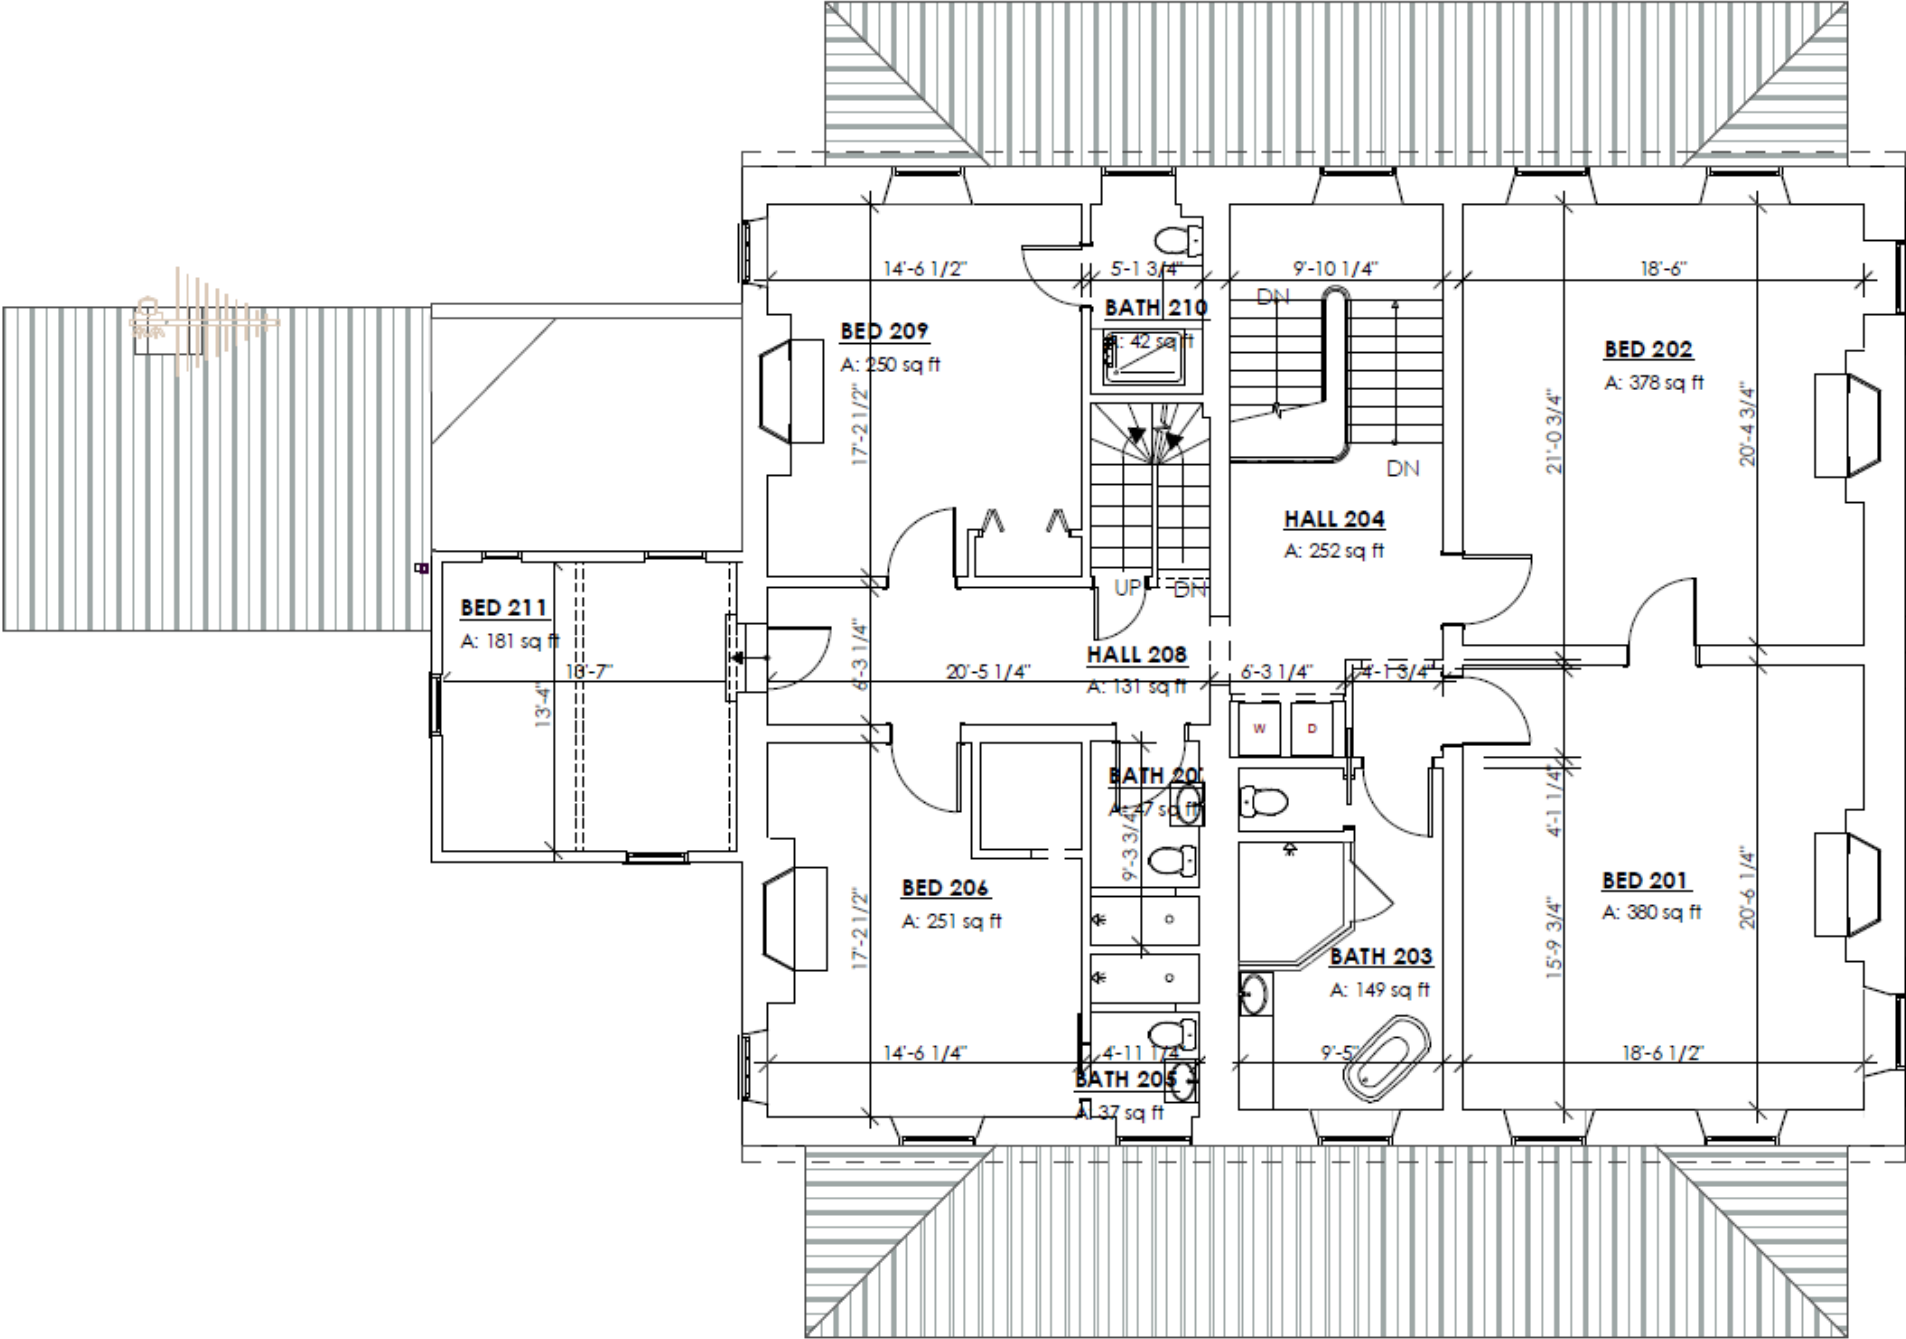

FAIRVIEW MANOR, 4600 FAIRVIEW VISTA DRIVE, BOWIE, MD 20720

Lower Level / Basement

FAIRVIEW MANOR, 4600 FAIRVIEW VISTA DRIVE, BOWIE, MD 20720

First Floor

FAIRVIEW MANOR, 4600 FAIRVIEW VISTA DRIVE, BOWIE, MD 20720

Second Floor

FAIRVIEW MANOR, 4600 FAIRVIEW VISTA DRIVE, BOWIE, MD 20720

Third Floor / Attic

FAIRVIEW MANOR, 4600 FAIRVIEW VISTA DRIVE, BOWIE, MD 20720

Front Elevation (South)

FAIRVIEW MANOR, 4600 FAIRVIEW VISTA DRIVE, BOWIE, MD 20720

Rear Elevation (North)

FAIRVIEW MANOR, 4600 FAIRVIEW VISTA DRIVE, BOWIE, MD 20720

Side Elevation (East)

FAIRVIEW MANOR, 4600 FAIRVIEW VISTA DRIVE, BOWIE, MD 20720

Side Elevation (West)