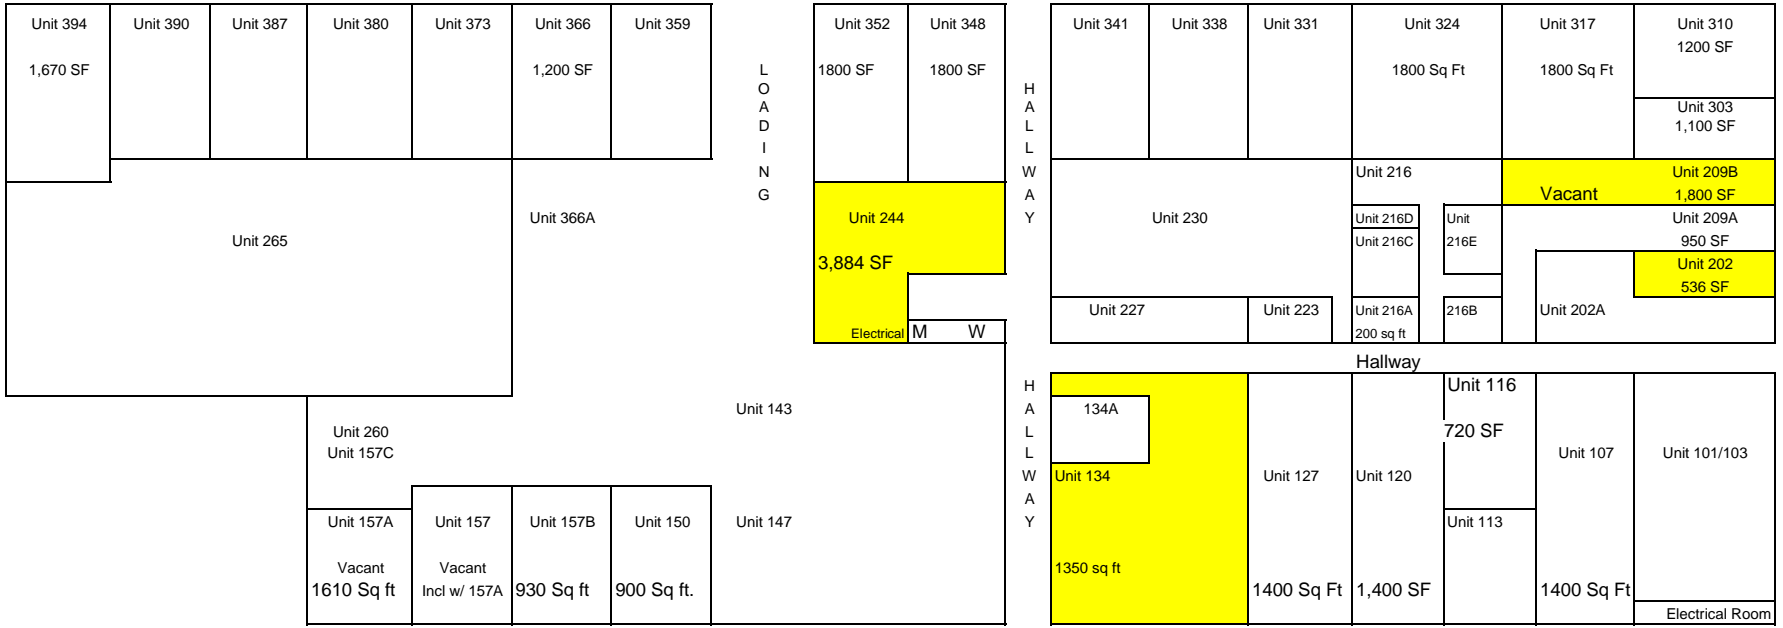

**HAIKU MARKETPLACE 810 Haiku Road, Haiku, Maui, Hawaii 96708**

**EXHIBIT A**