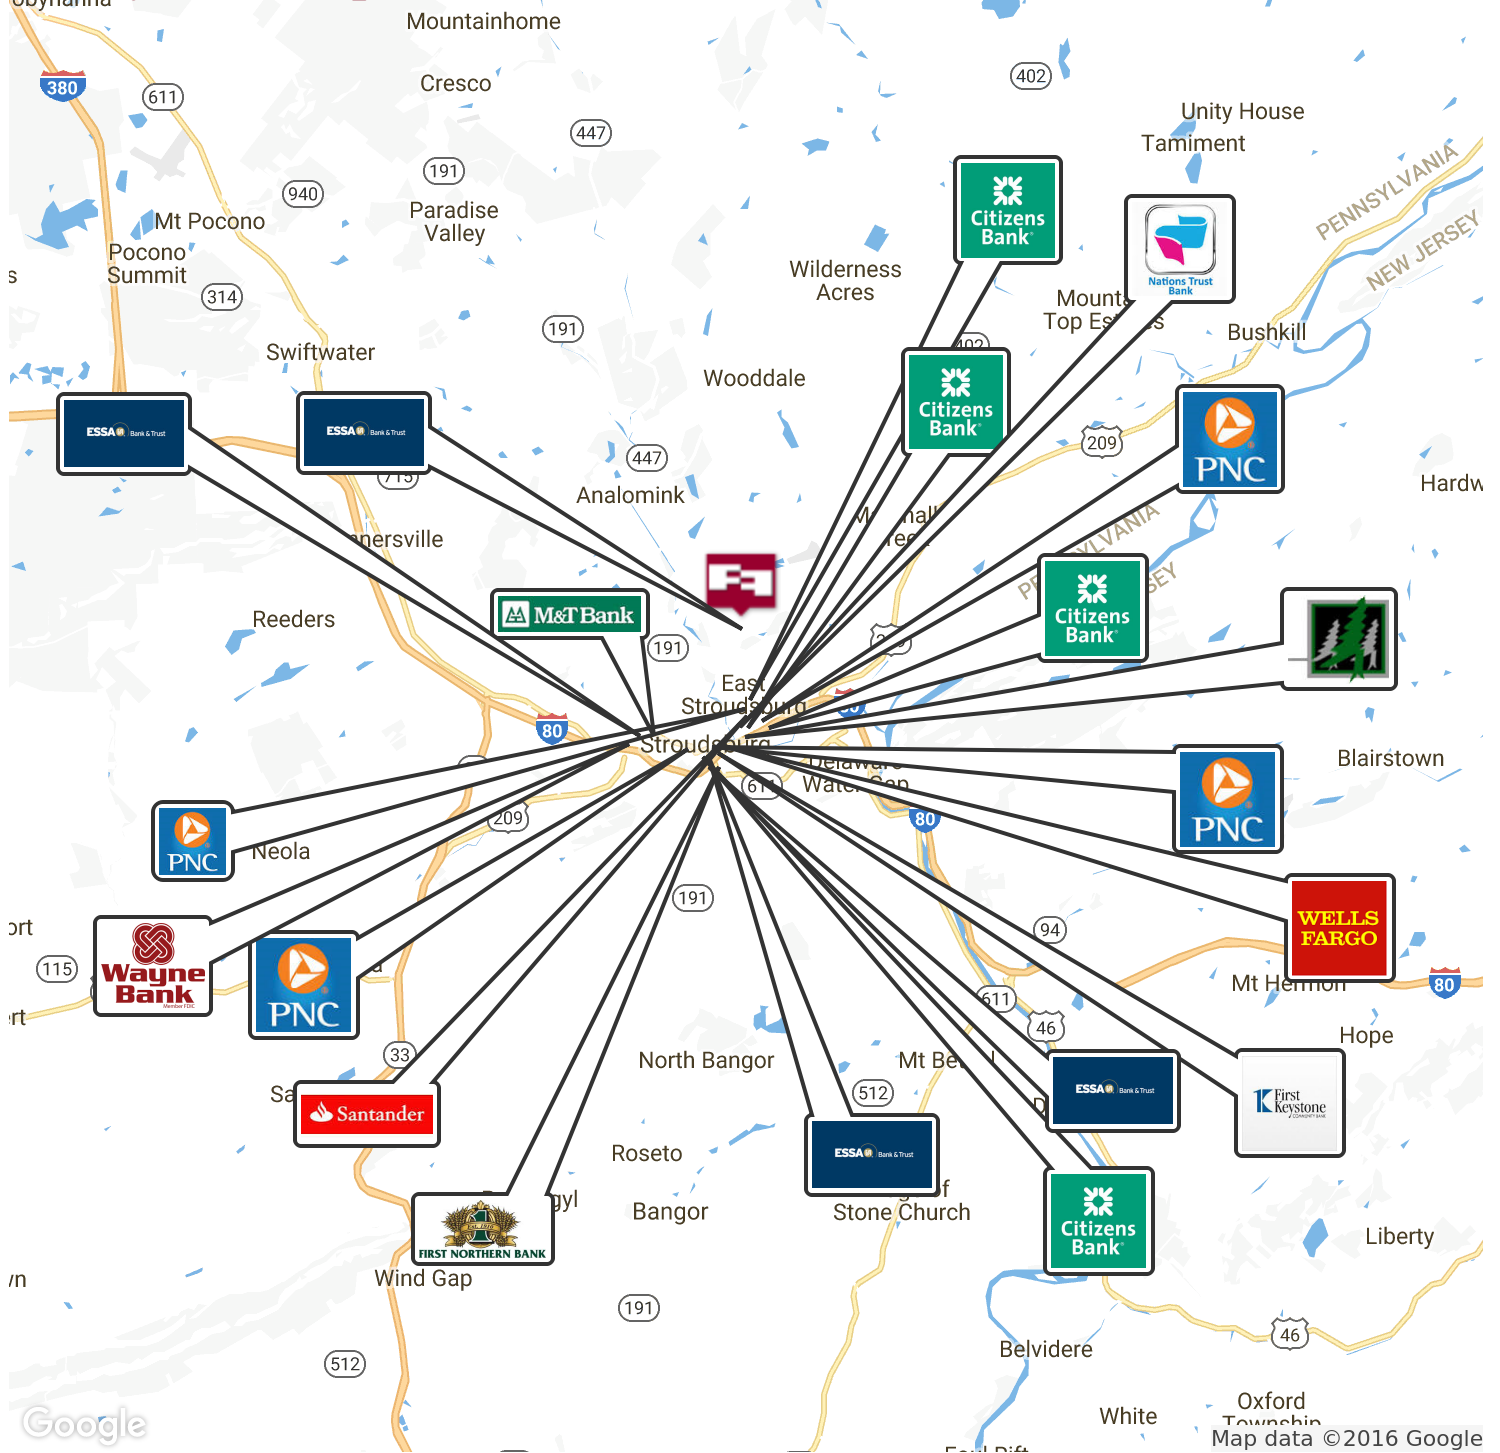

Nearby Banks Map

CINDY MCDONNELL FEINBERG
cfeinberg@feinbergrea.com
 Cell: 610.360.9733
 Direct: 610.709.6231