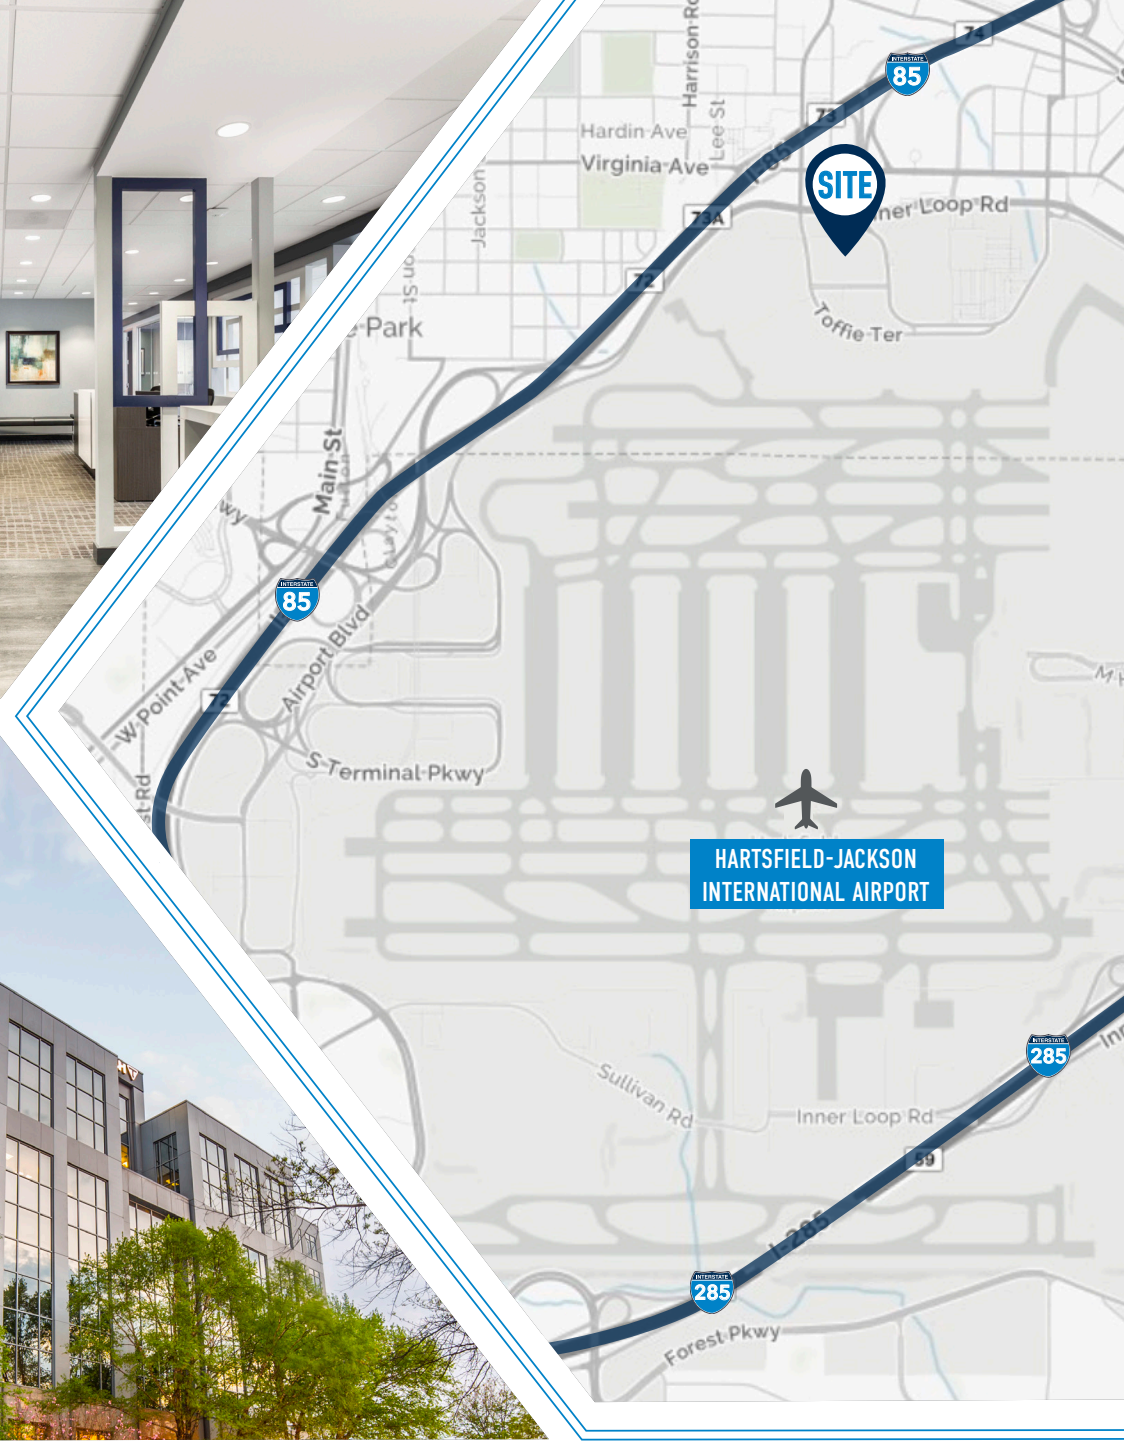

OFFICE

AVAILABLE FOR LEASE
±1,500 - ±25,000 SF

ONE HARTSFIELD CENTRE

100 Hartsfield Centre Pky // Atlanta, GA 30354

404.252.1200 // www.skcr.com

900 Circle 75 Parkway #720, Atlanta, GA 30339

AVAILABLE SPACE:

HIGHLIGHTS:

- » Office suites ranging from $\pm 1,500$ SF to $\pm 25,000$ contiguous SF
- » 150,000 SF of build-to-suit available
- » Eight-story building overlooking Hartsfield-Jackson International Airport
- » Granite lobby finishes
- » Gold Leed Certified

AMENITIES:

- » On-site security
- » Adjacent to Hartsfield-Jackson International Airport
- » Signage available
- » Close proximity to major highways
- » Walking distance to a number of hotels

CONTACT:

Tom Parker
404.281.5204
tparker@skcr.com