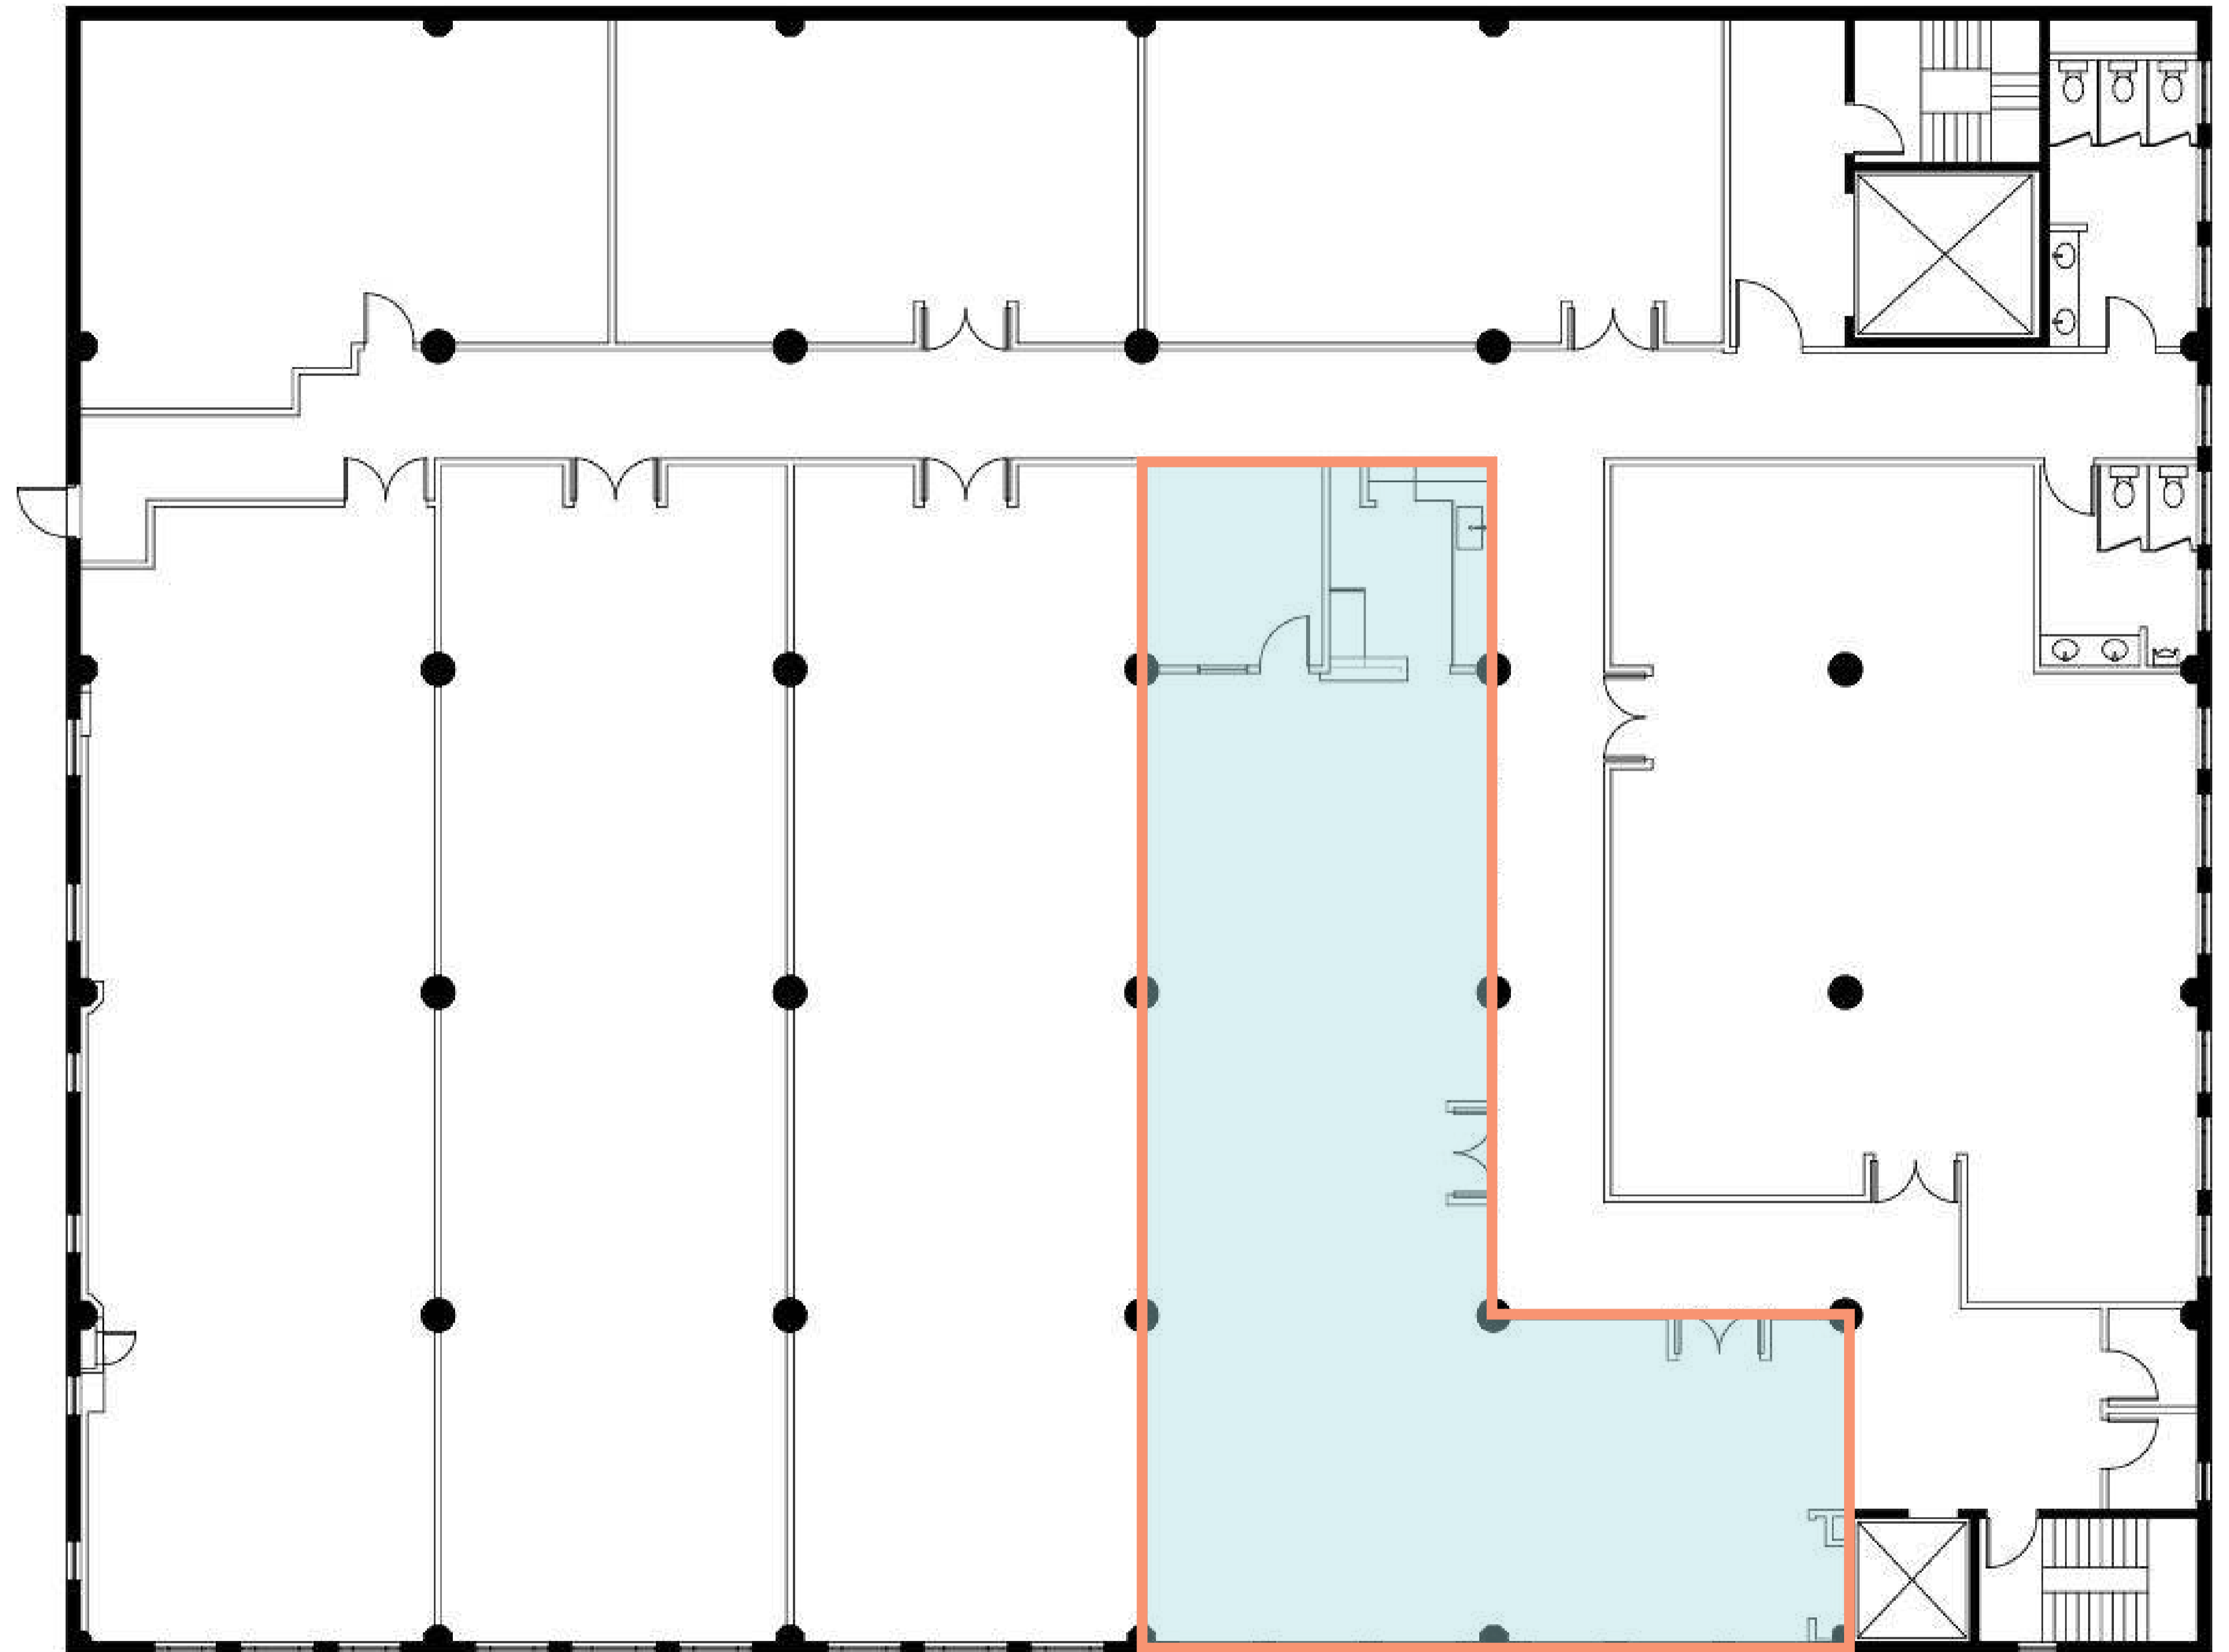

Suite 303

Size

2,237 SF

Availability

Now

Suite Highlights

- Move-in ready with furniture available
- One (1) Meeting room
- High ceilings
- Hardwood floors
- Natural light
- Kitchen

303

Suite 405

Size

3,375 SF

Availability

Now

Suite Highlights

- Four (4) Medium meeting rooms
- One (1) Large Glass Conference Room
- Abundant natural light
- High ceilings
- Kitchen

405