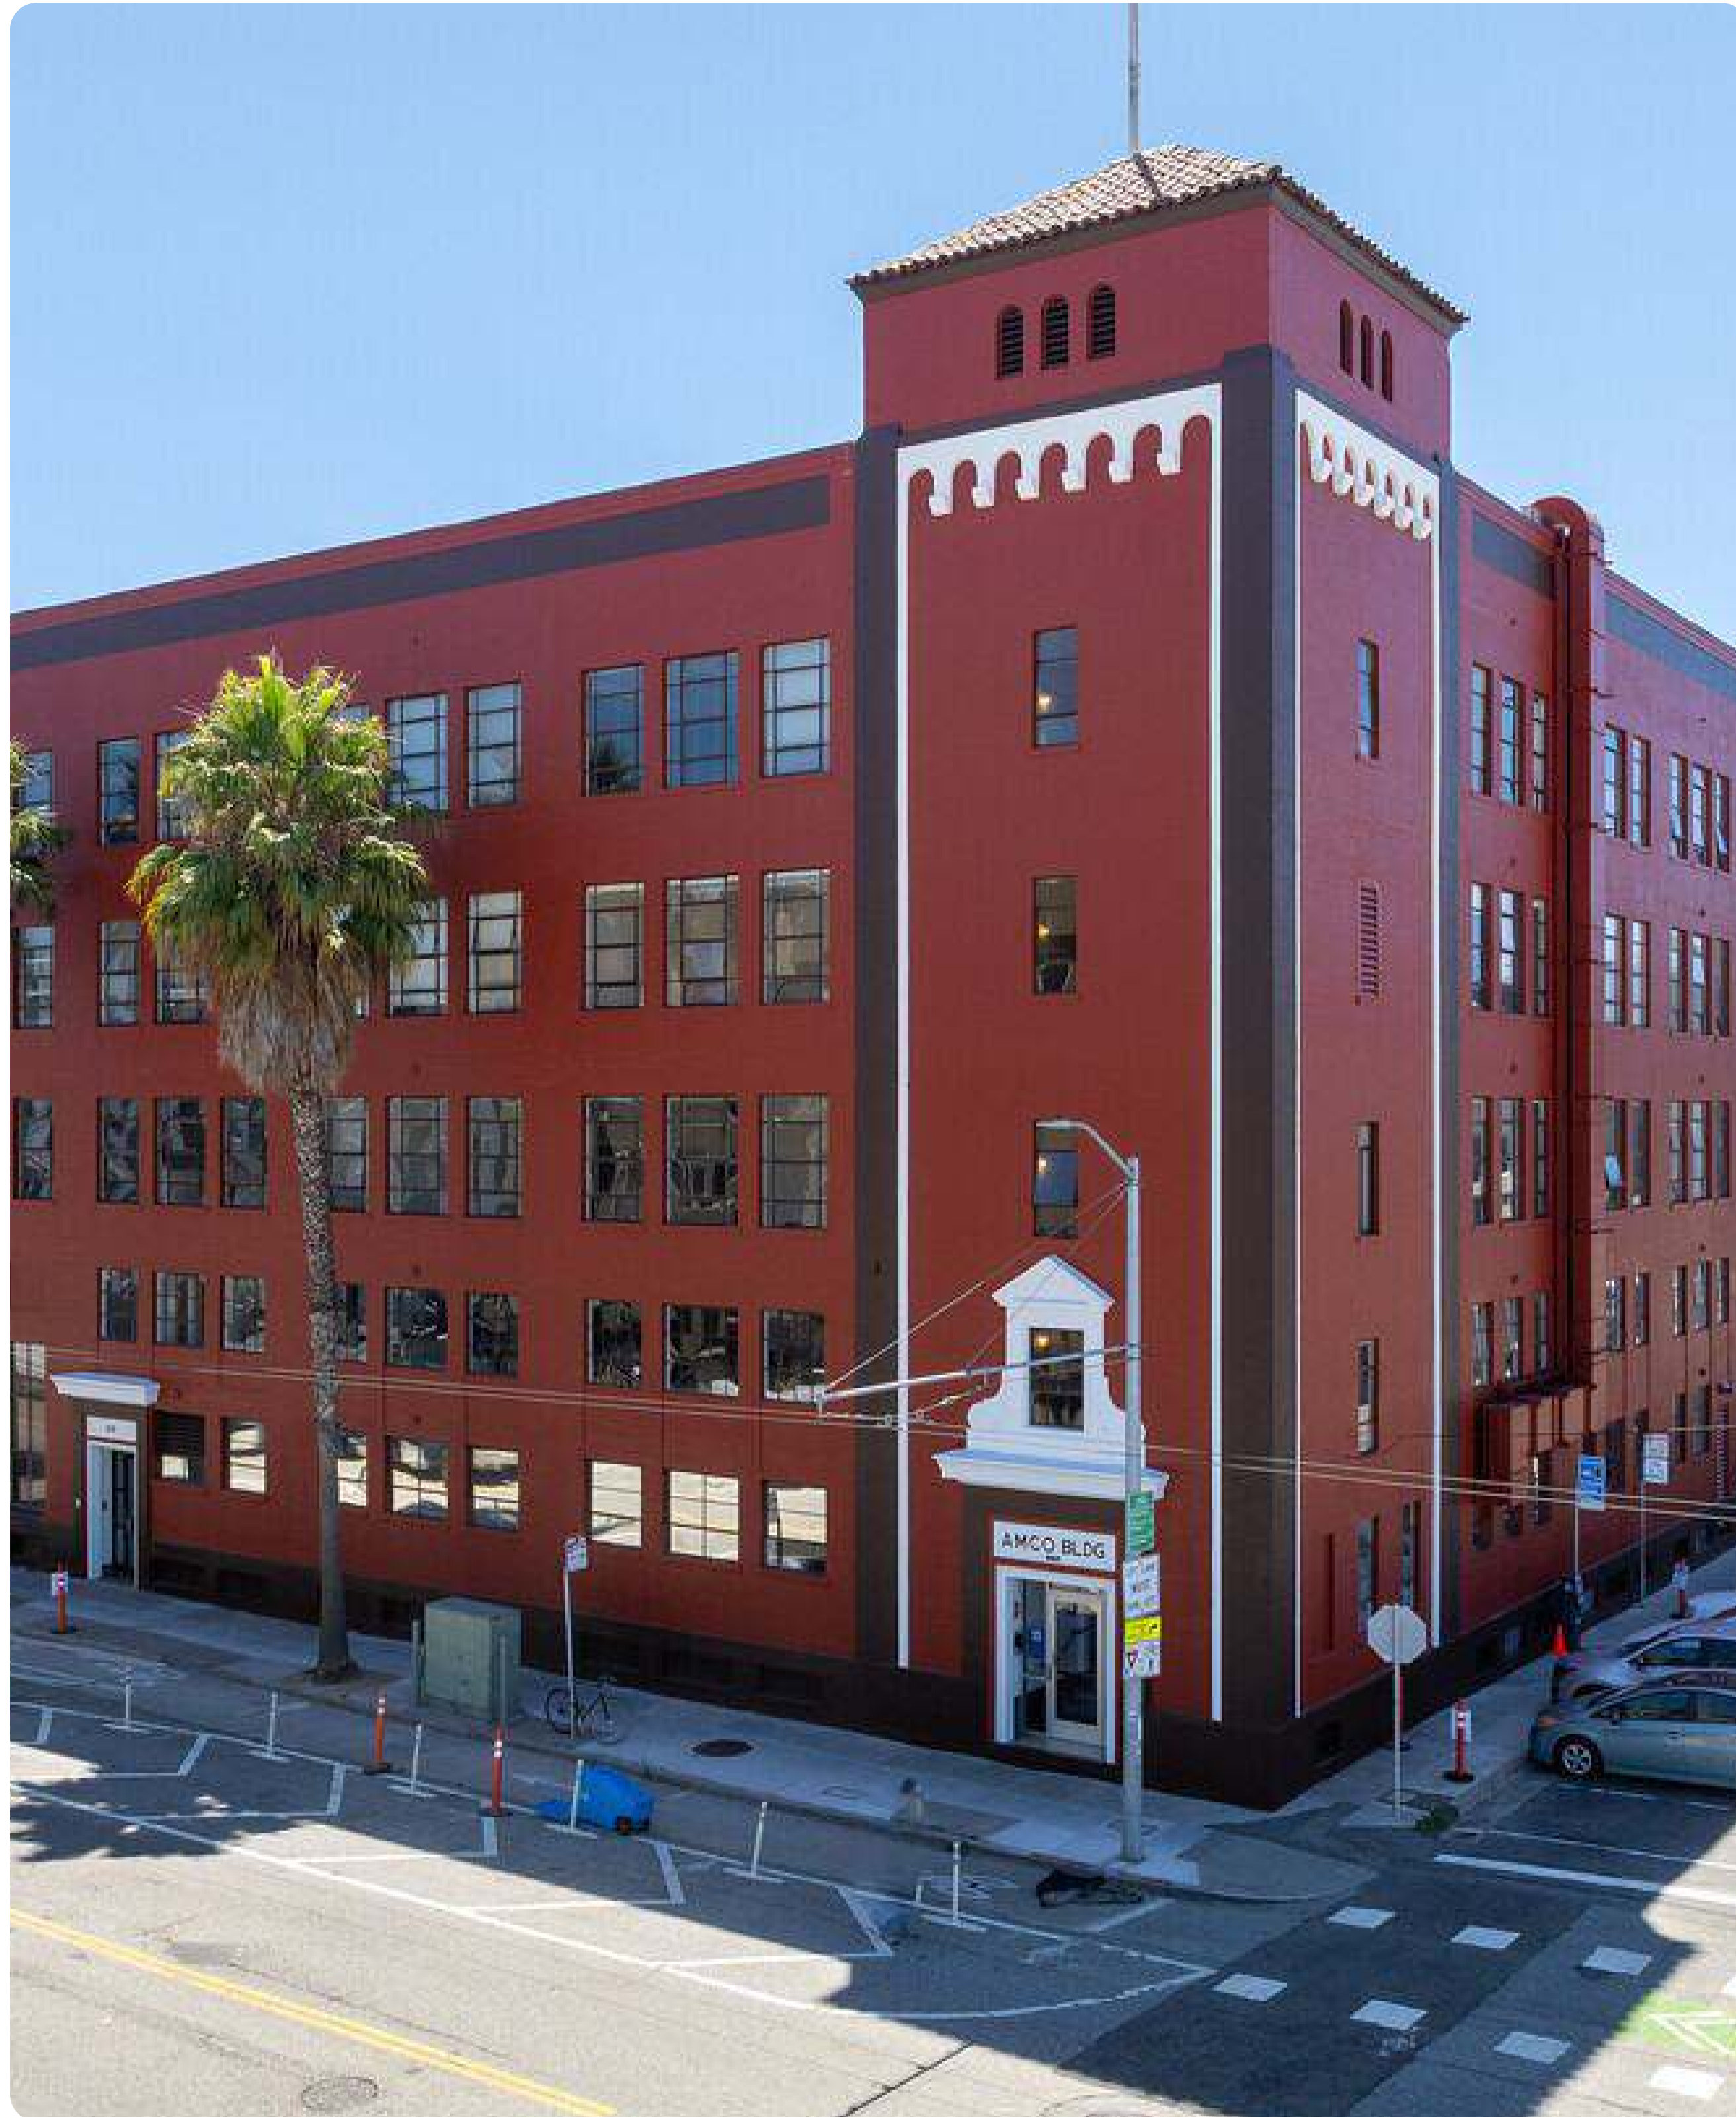

650

5th Street

Teva Myatt
Lic. 02198058
415-395-7290
teva.myatt@jll.com

Kat Kozlowski
Lic. 02086817
408-499-5701
kat.kozlowski@jll.com