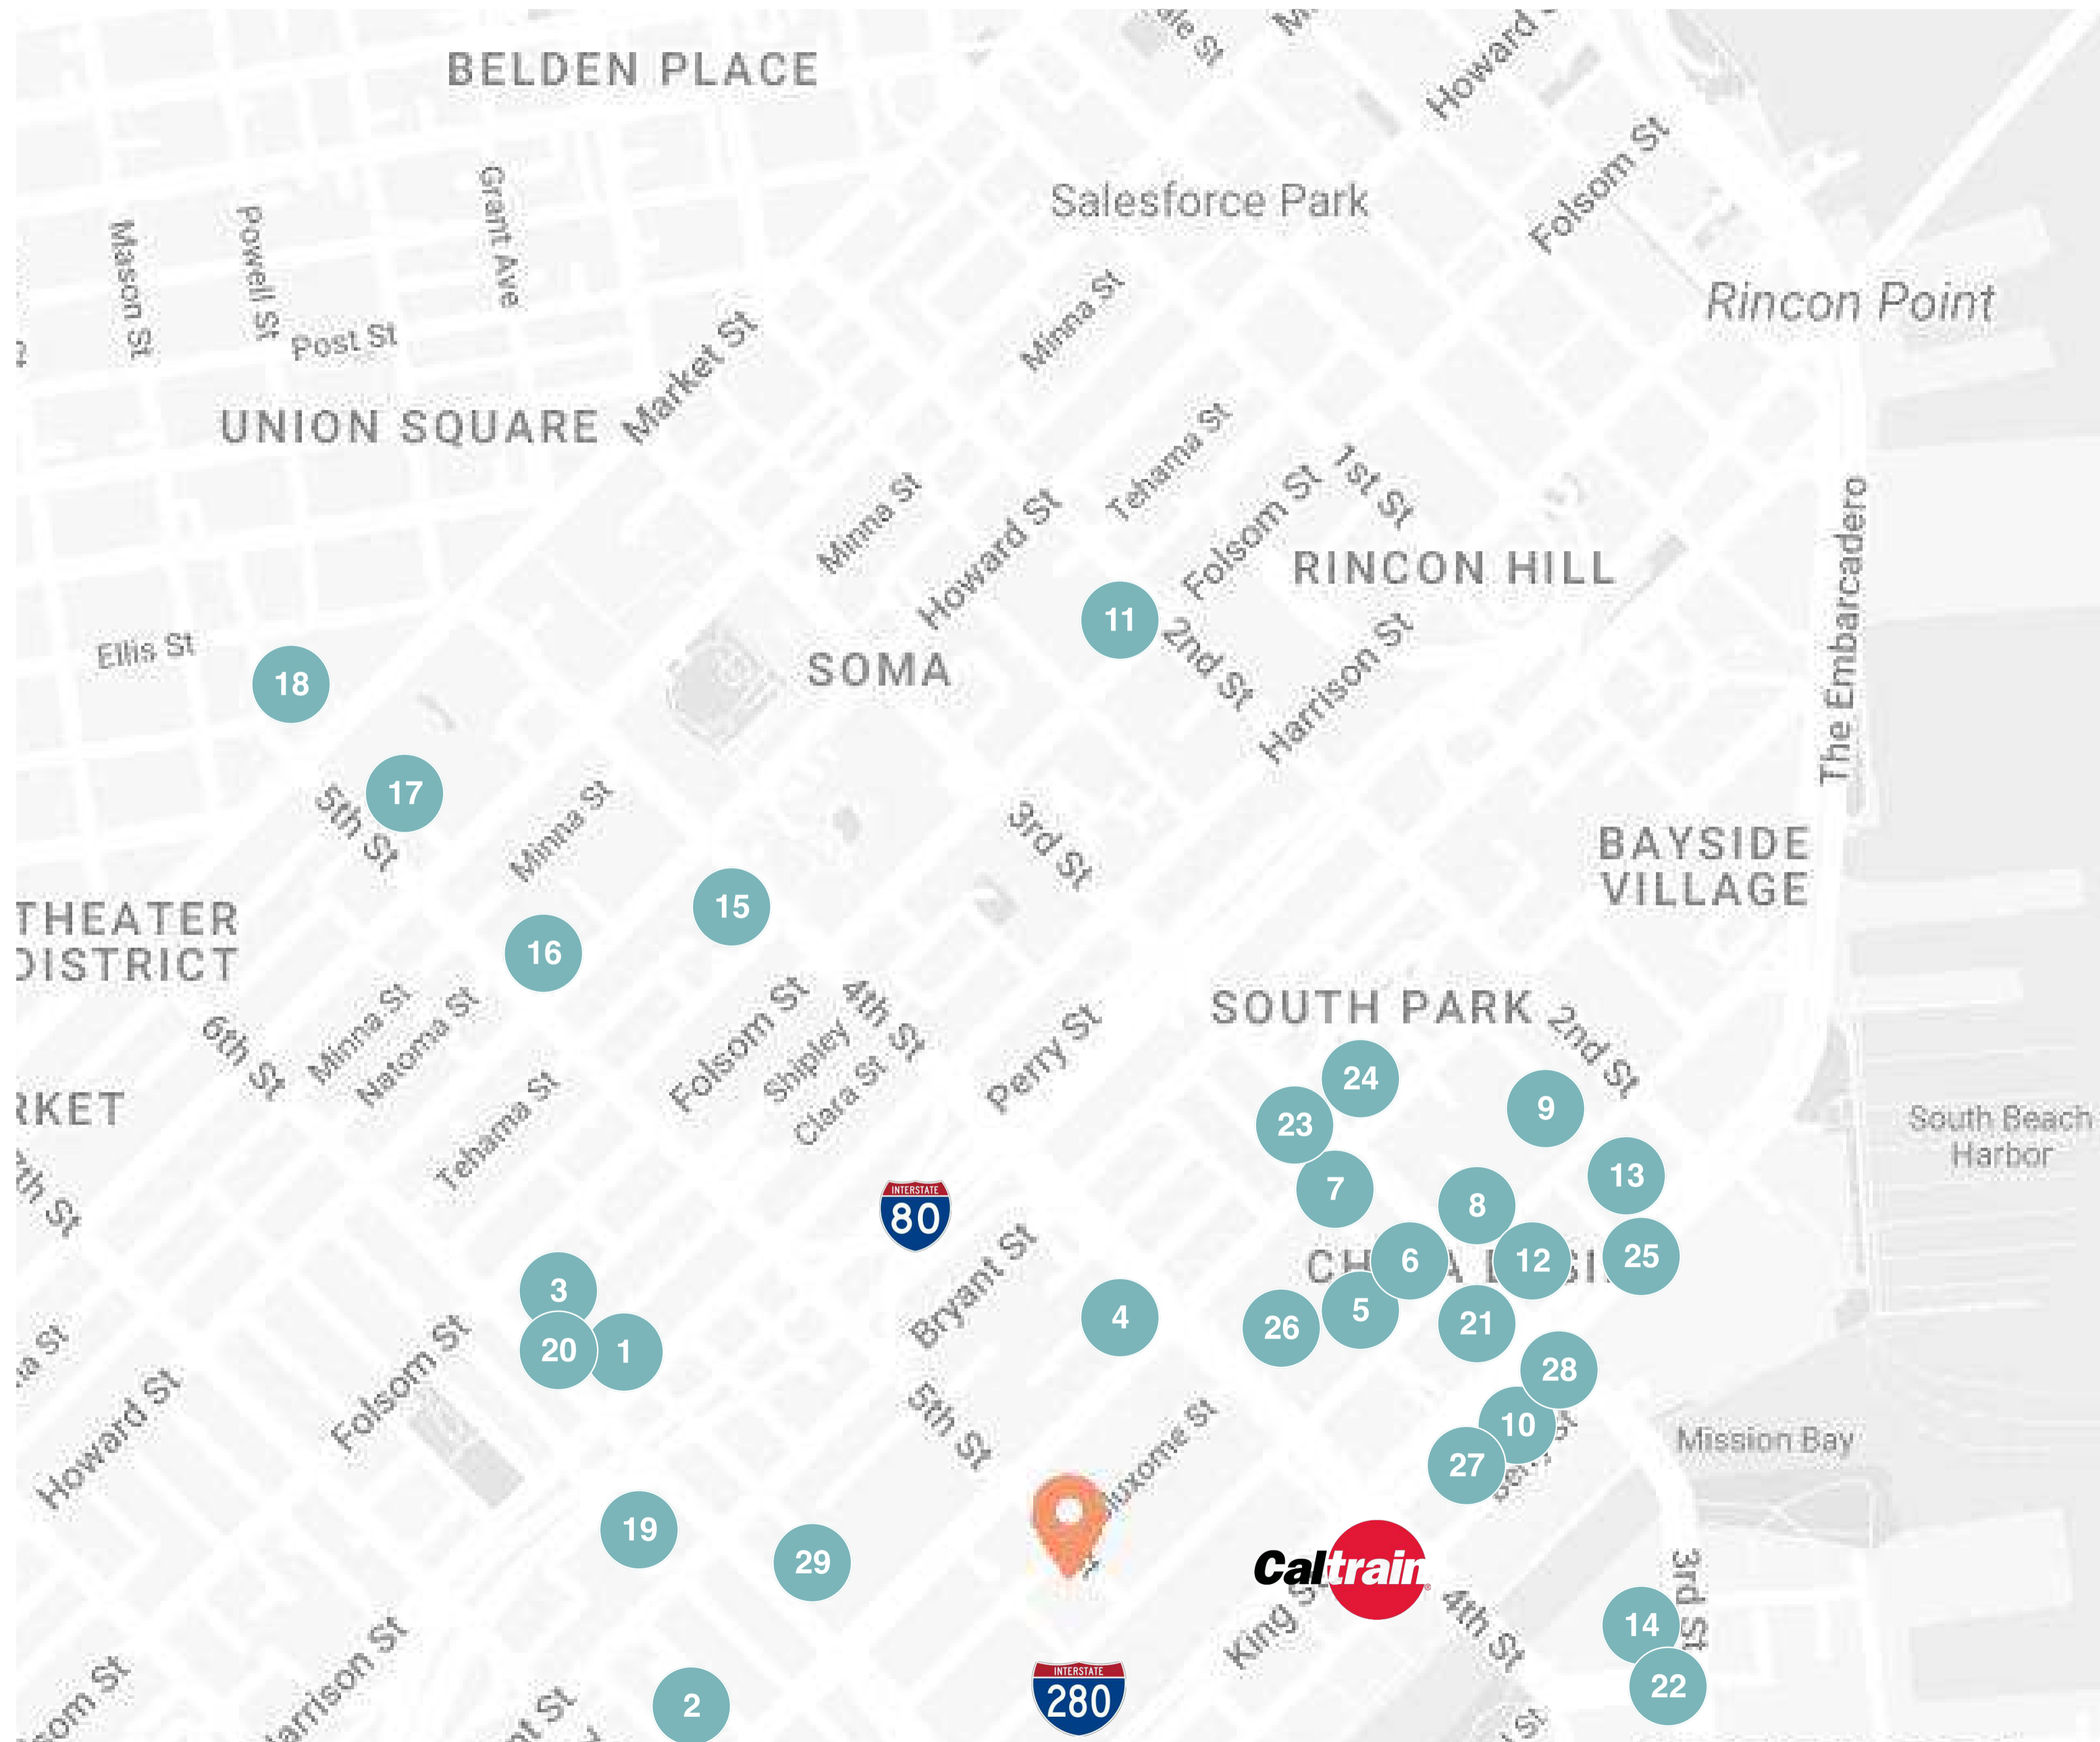

650

5th Street

650 5th Street

Flexible Startup Space

Building Highlights

- Prime location across from CalTrain
- On-site parking available, subject to availability
- Steps to Oracle Park
- Easy access to Highway 101, Highway 280, and the Bay Bridge
- On-site building management

Neighborhood Favorites

DINING

- | | |
|---------------------------------|------------------------------|
| 1. San Francisco Breakfast Club | 7. Sun and Moon |
| 2. Mars Bar & Restaurant | 8. Mestiza |
| 3. Ben's Fast Food | 9. Saison |
| 4. Marlowe | 10. The One Restaurant & Bar |
| 5. ROOFTOP 25 | 11. The Fly Trap |
| 6. Little Skillet | |

HOTELS

12. Hyatt Place San Francisco / Downtown
13. Hotel VIA
14. LUMA Hotel San Francisco
15. Canopy by Hilton San Francisco SoMa
16. InterContinental San Francisco, an IHG Hotel
17. Hotel Zetta San Francisco
18. Axiom Hotel

CAFE'S

19. Social Cafe
20. Telescope Coffee
21. Tazza D'Amore Cafe
22. Cafe Réveille
23. Cafe Buenos Aires SF
24. Golden Goat Coffee
25. Bravado

FITNESS

26. United Barbell - CrossFit SOMA
27. Orangetheory Fitness
28. Uplift Barbell
29. Flagship - Mission Bay