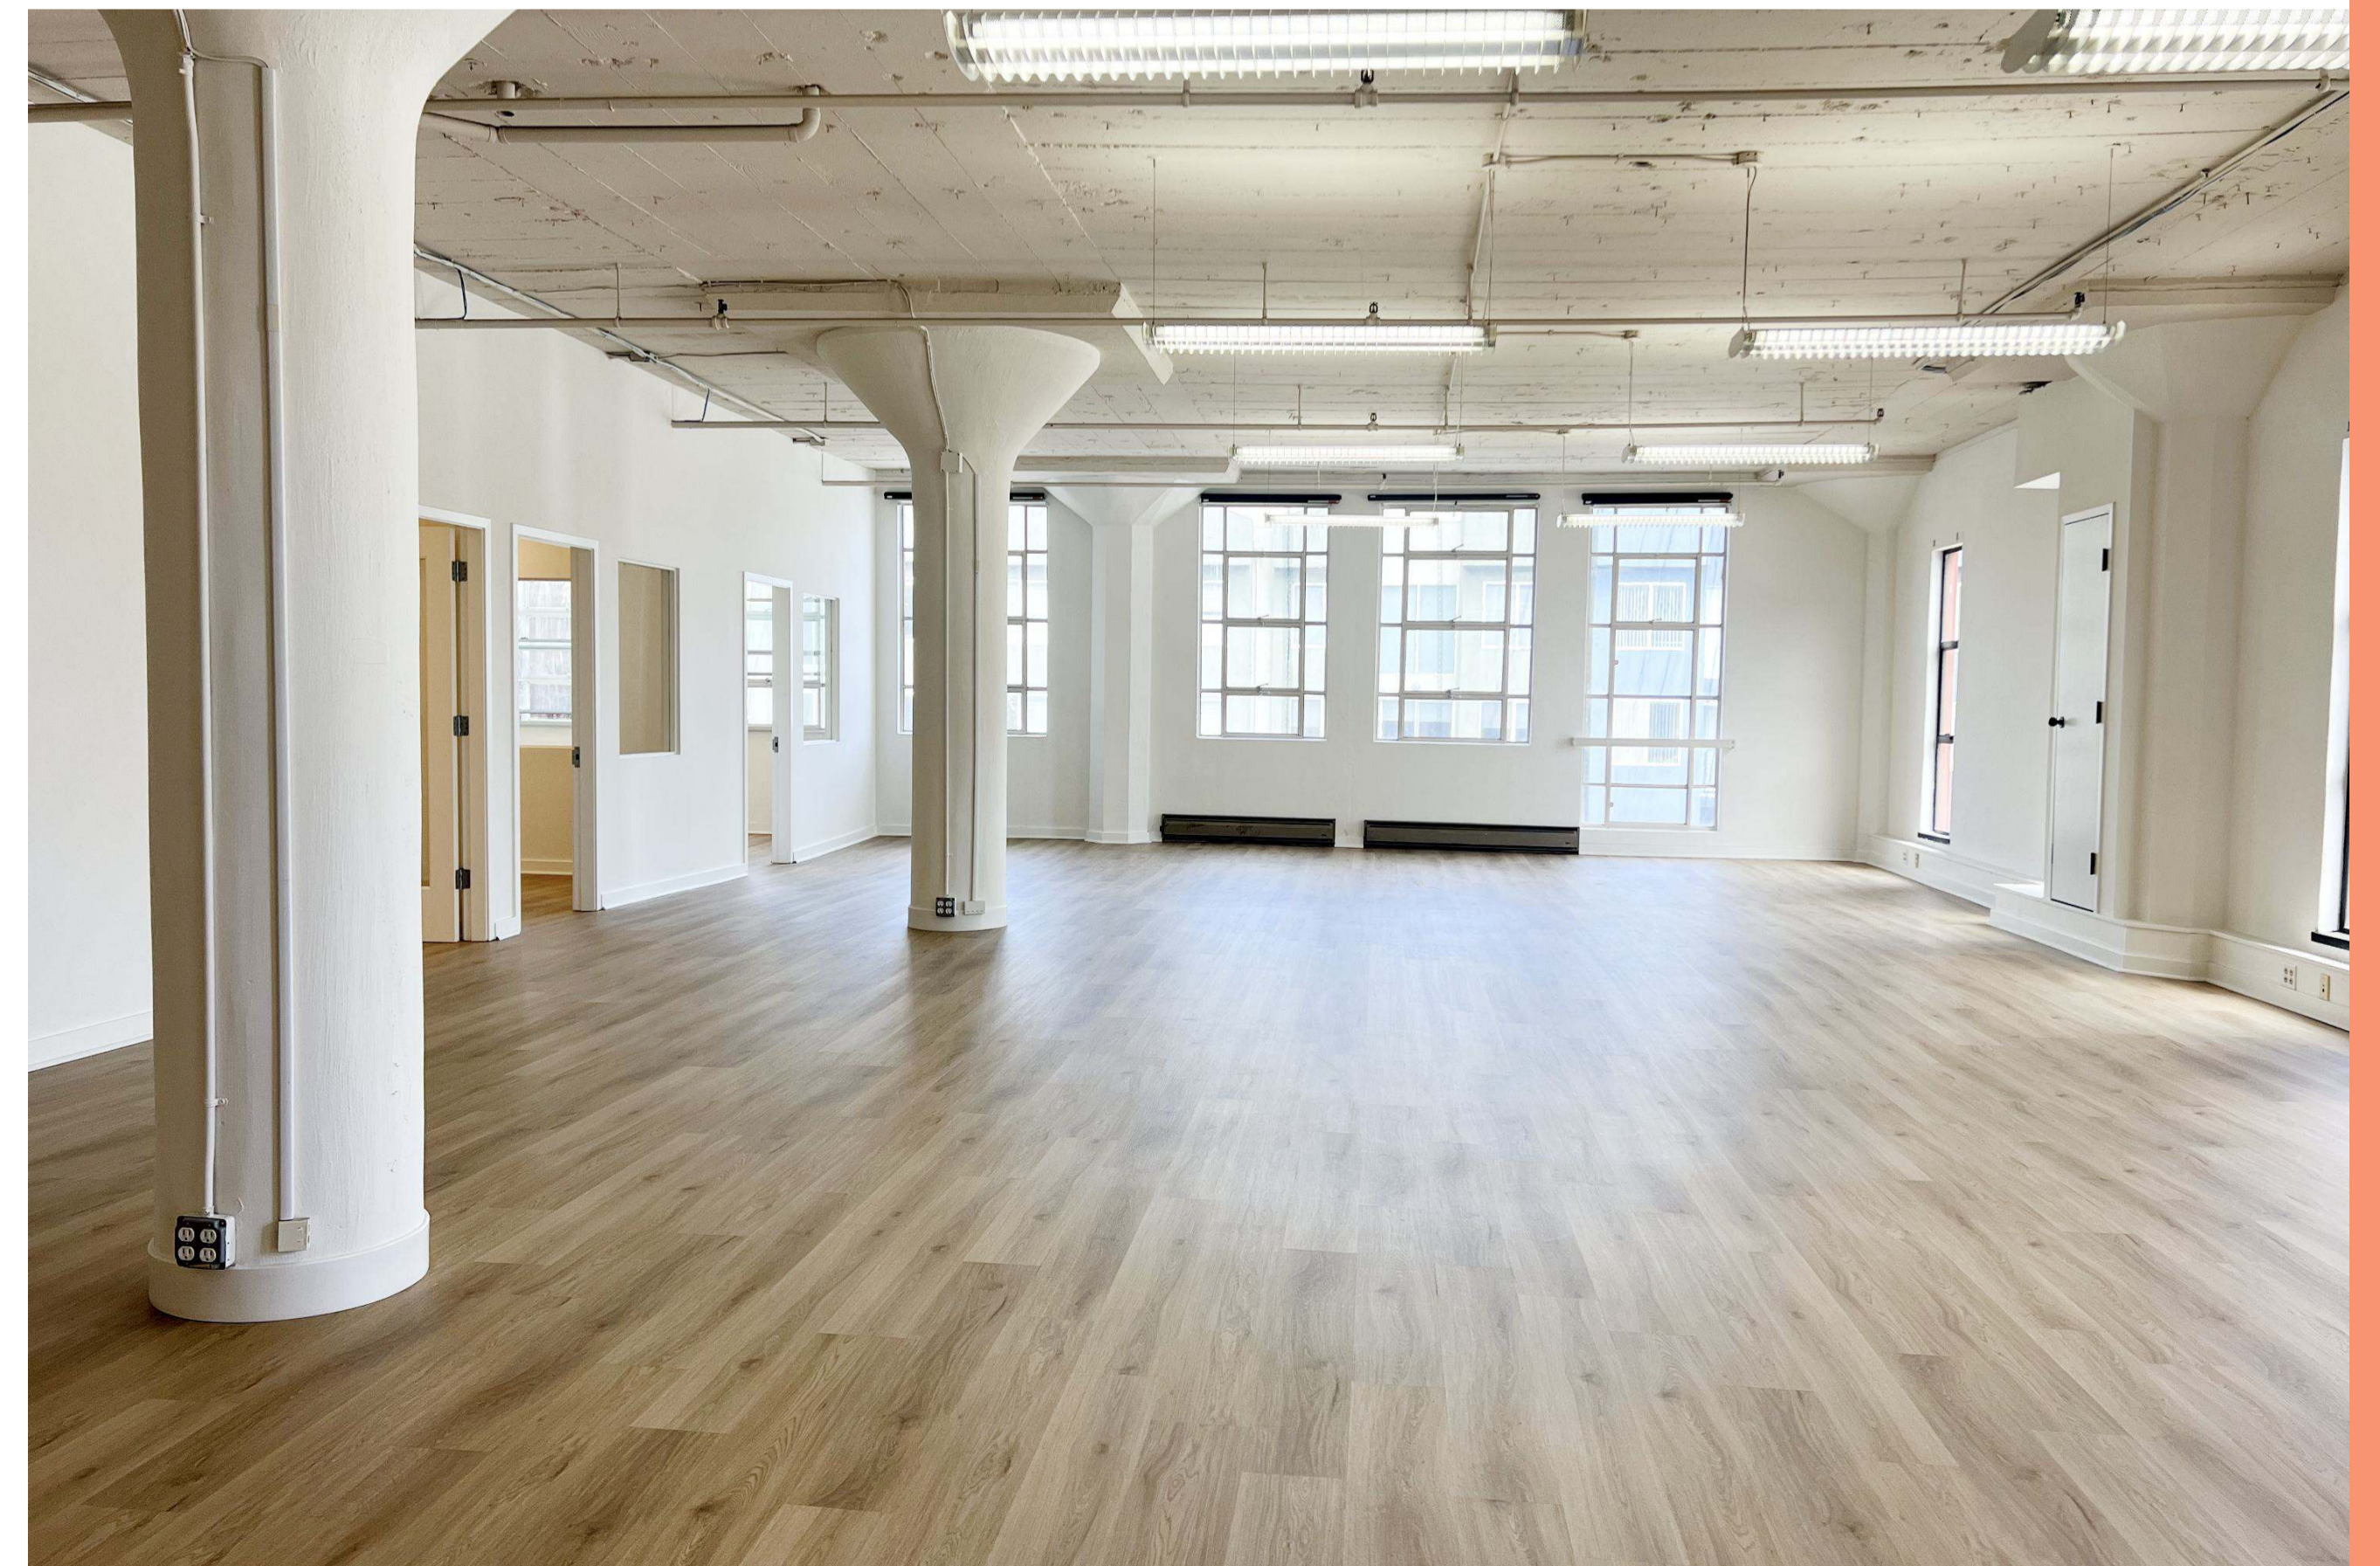

Suite 303

Size

2,237 SF

Availability

Now

Suite Highlights

- Move-in ready with furniture available
- One (1) Meeting room
- High ceilings
- Hardwood floors
- Natural light
- Kitchen

303

Suite 405

Size

3,375 SF

Availability

Now

Suite Highlights

- Four (4) Medium meeting rooms
- One (1) Large Glass Conference Room
- Abundant natural light
- High ceilings
- Kitchen

405