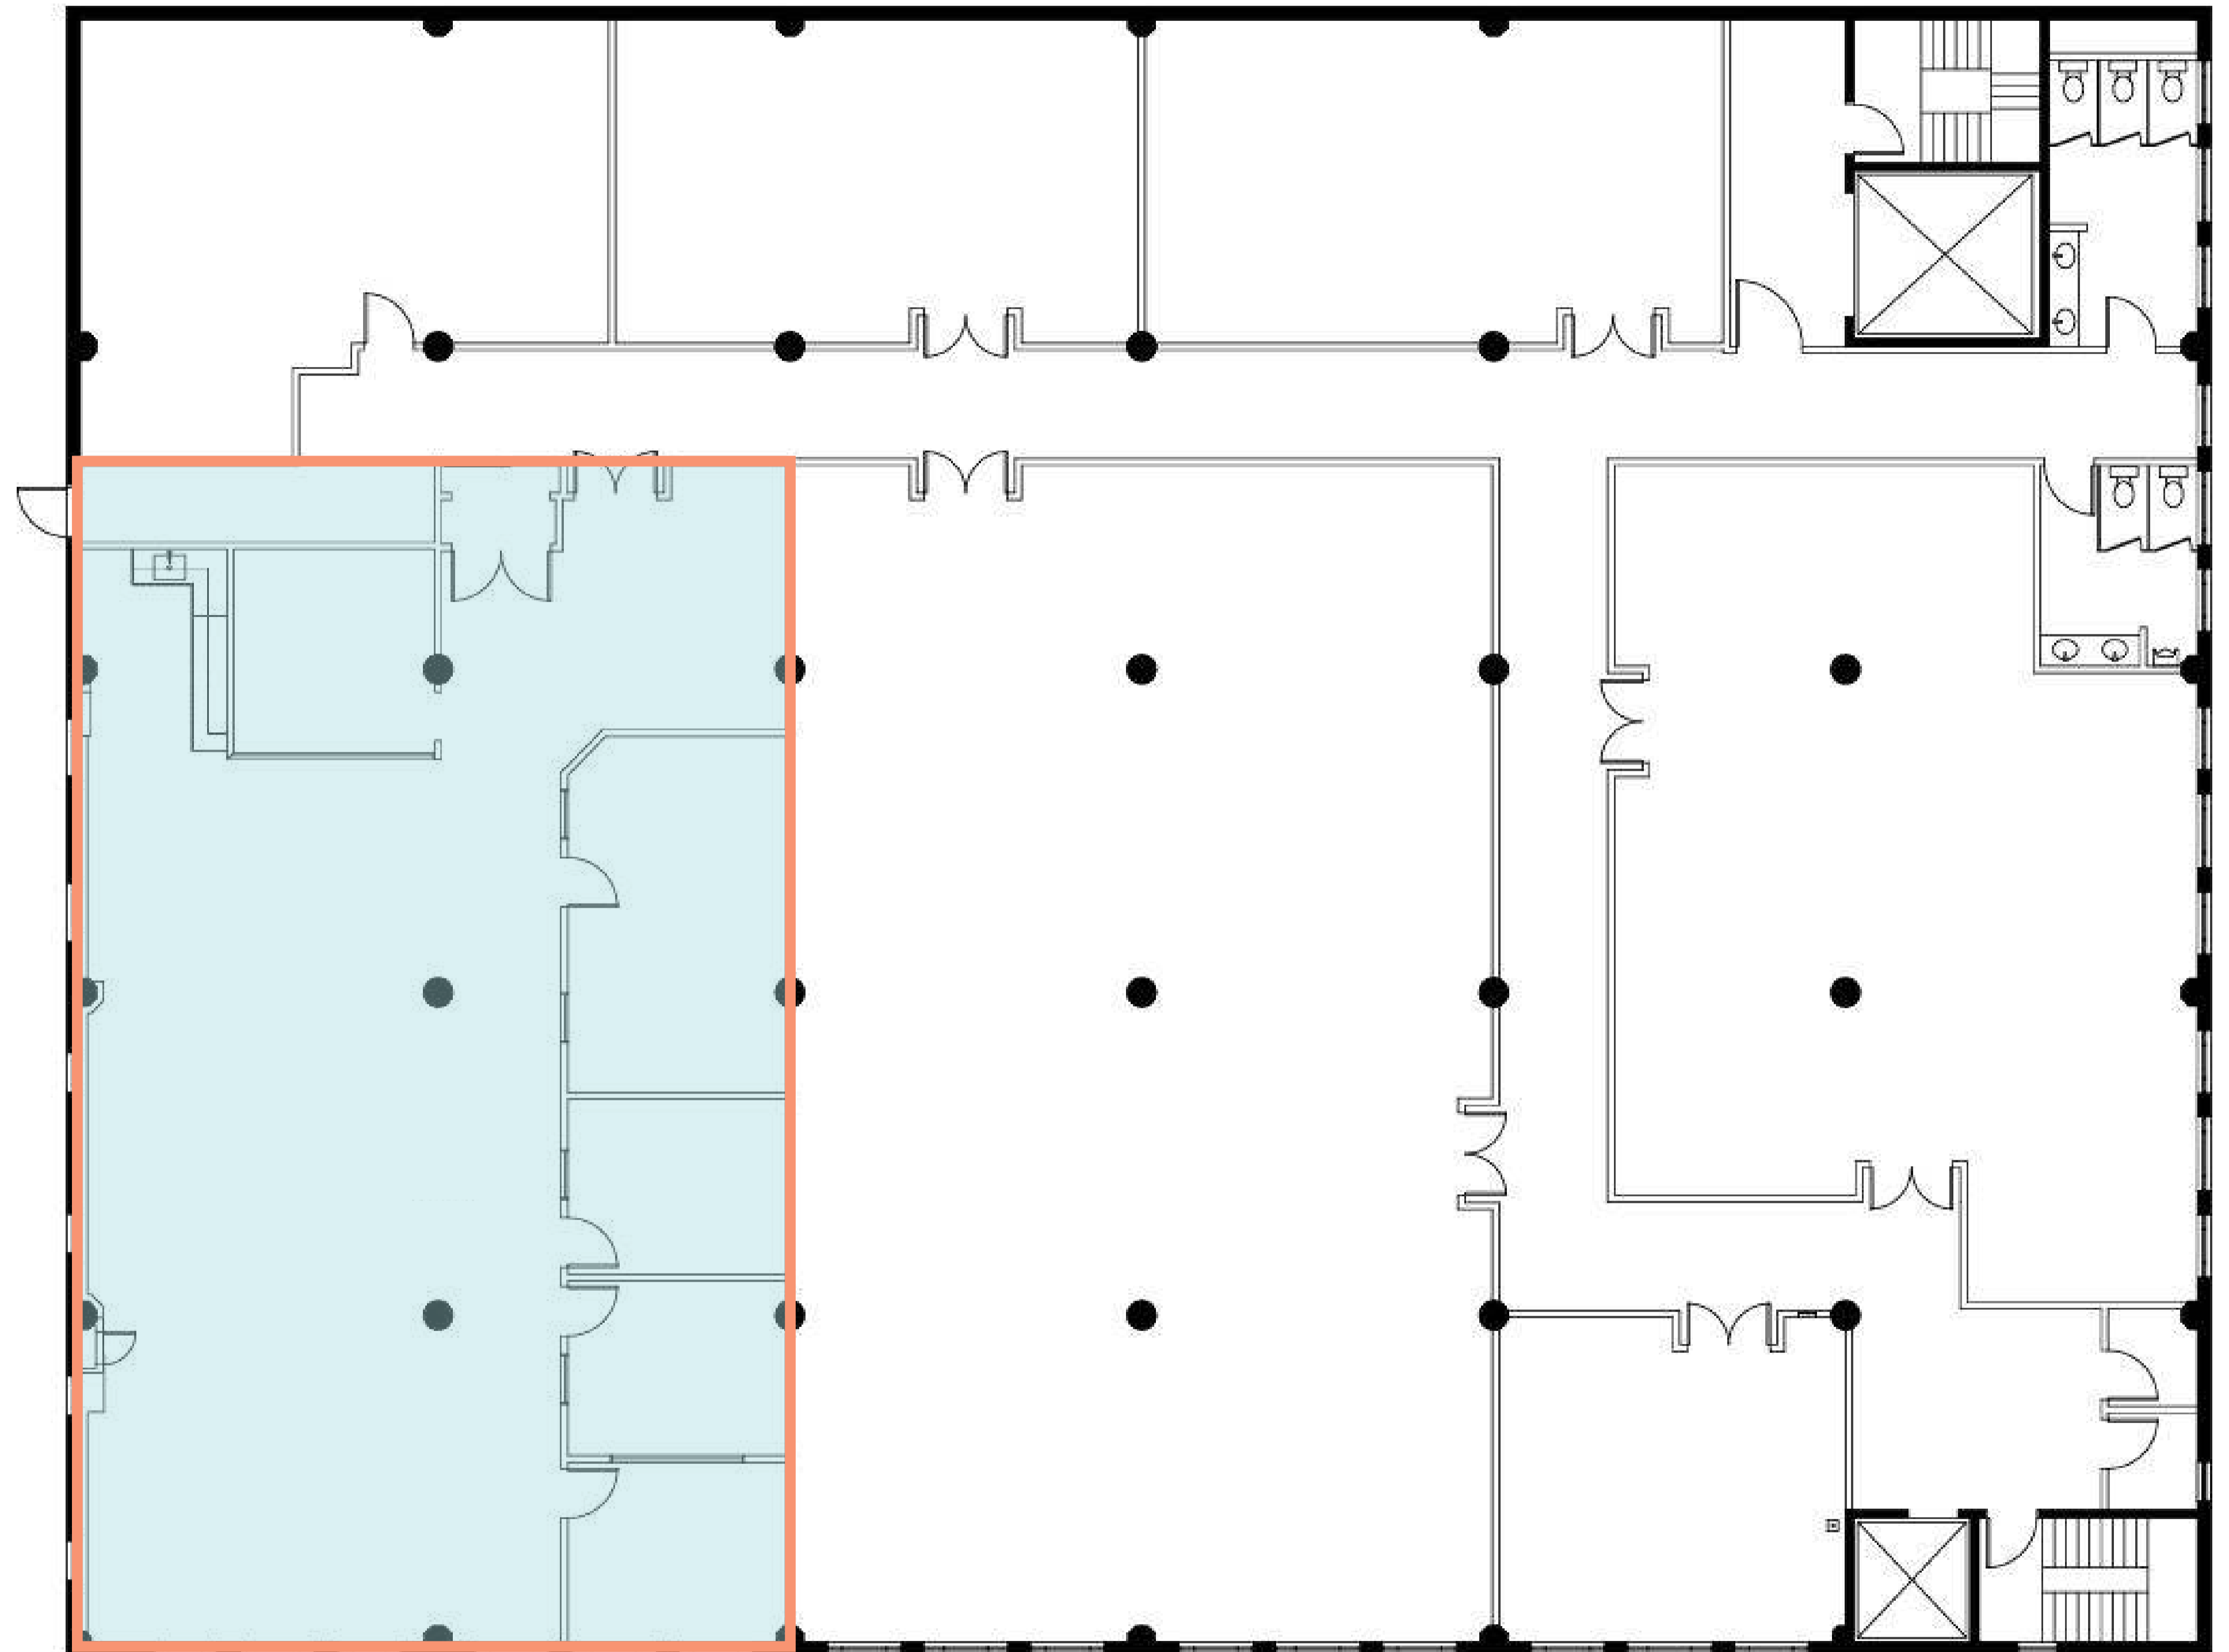

Suite 303

Size

2,237 SF

Availability

Now

Suite Highlights

- Move-in ready with furniture available
- One (1) Meeting room
- High ceilings
- Hardwood floors
- Natural light
- Kitchen

303

Suite 405

Size

3,375 SF

Availability

Now

Suite Highlights

- Four (4) Medium meeting rooms
- One (1) Large Glass Conference Room
- Abundant natural light
- High ceilings
- Kitchen

405