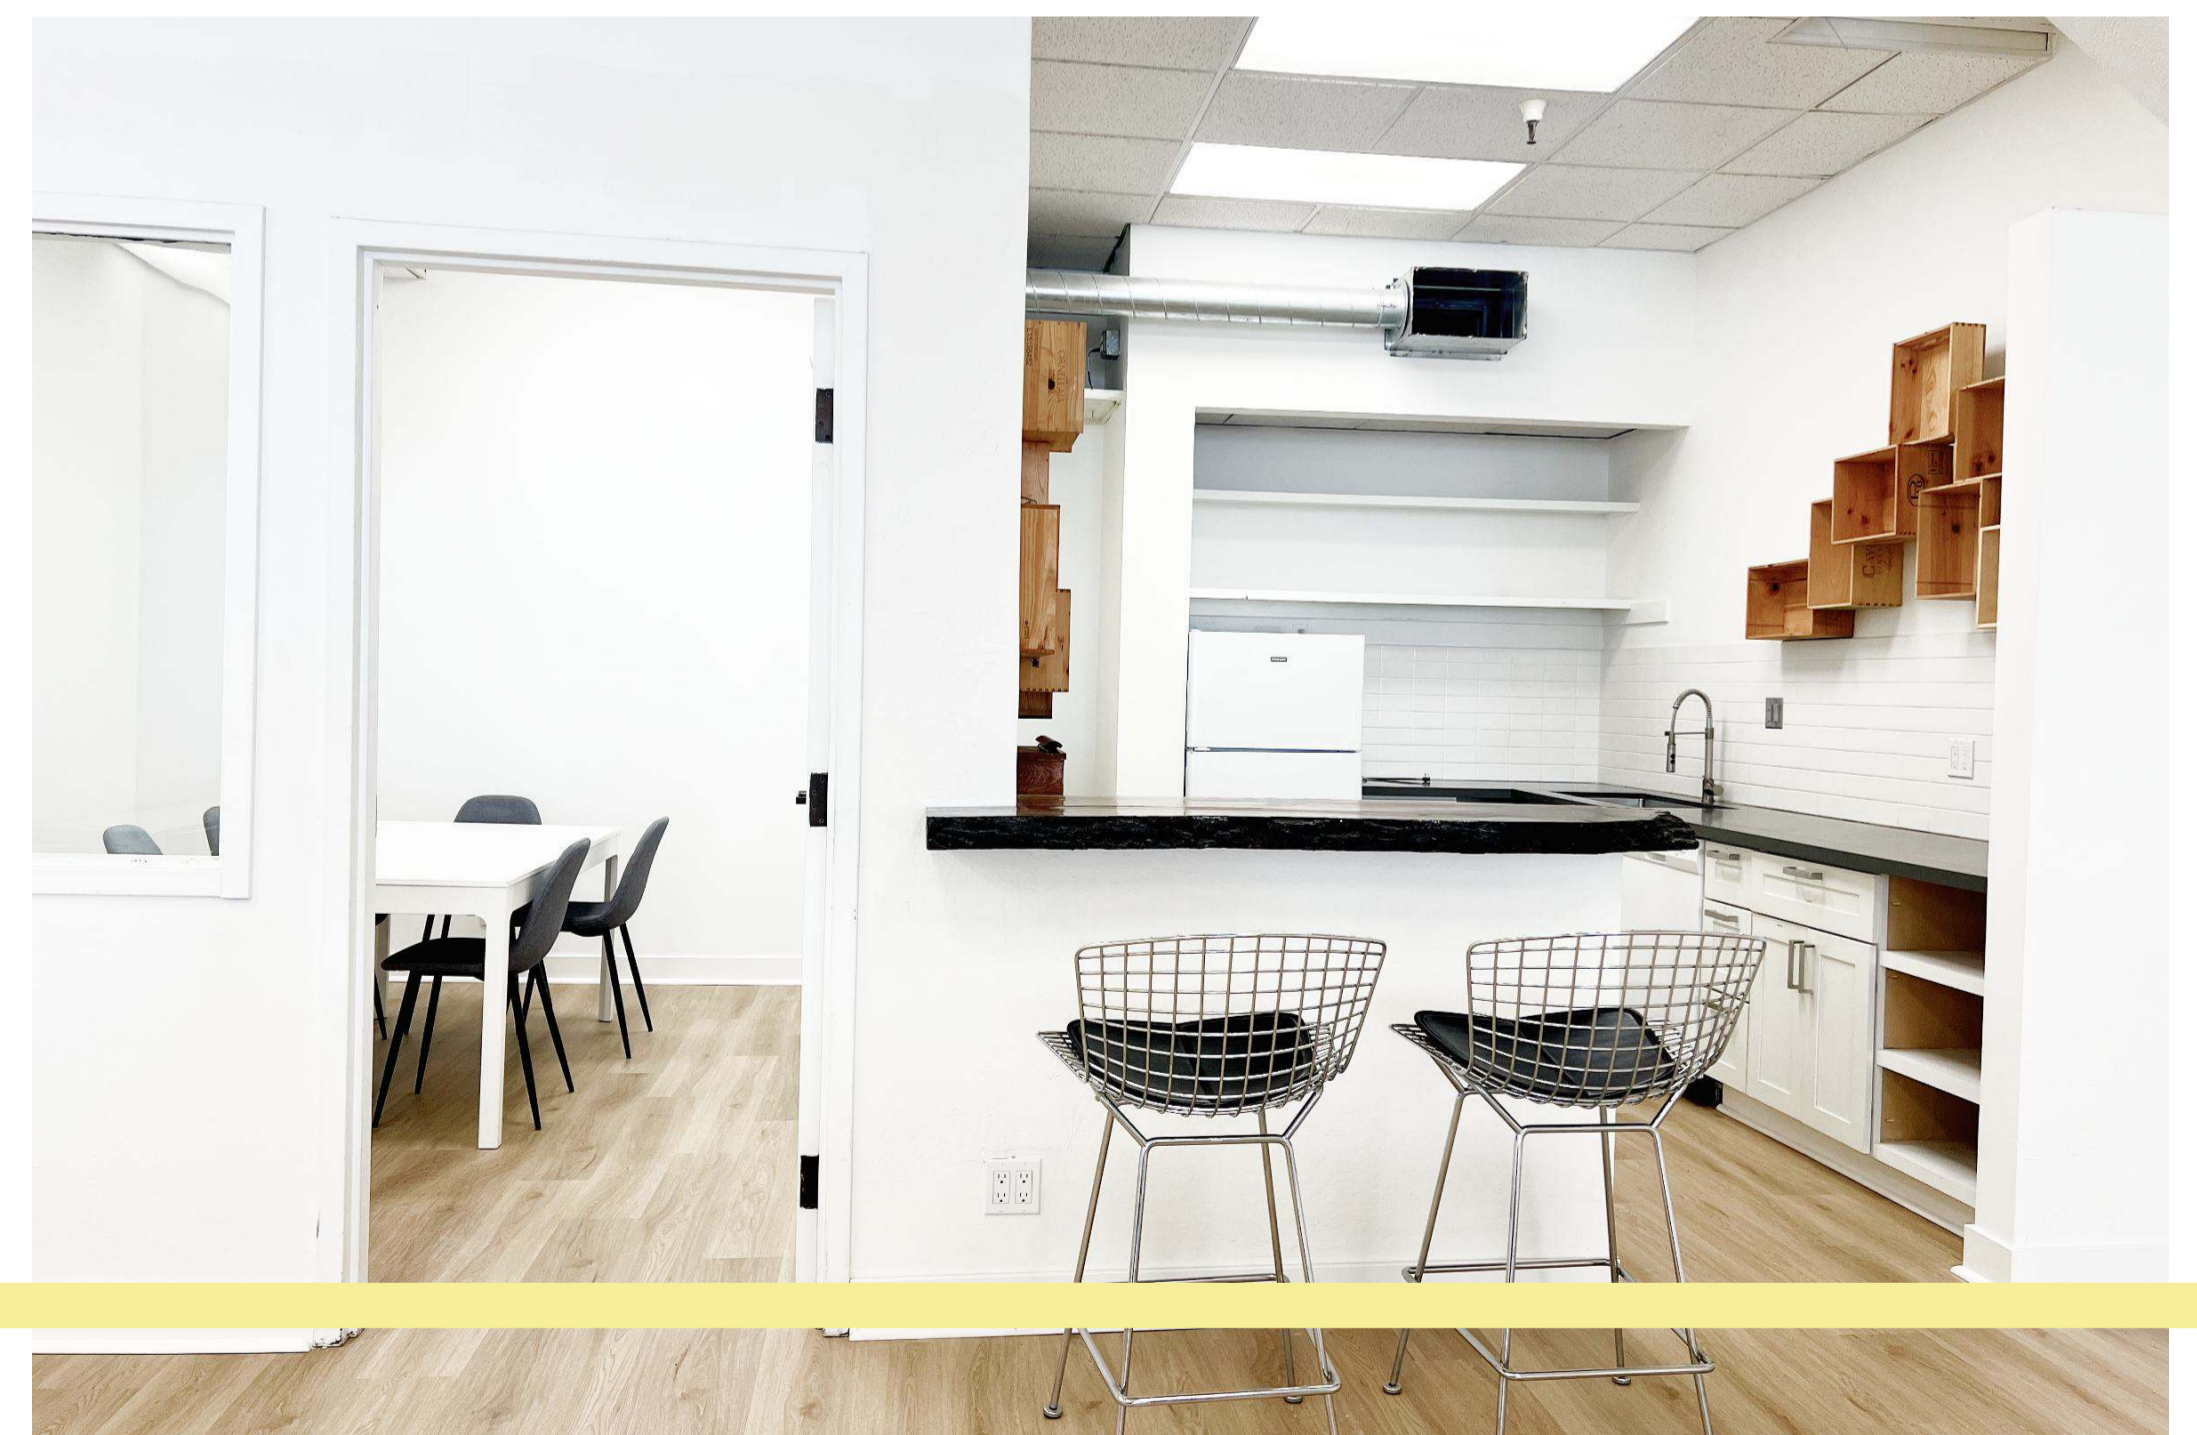

Suite 303

Size

2,237 SF

Availability

Now

Suite Highlights

- Move-in ready with furniture available
- One (1) Meeting room
- High ceilings
- Hardwood floors
- Natural light
- Kitchen

303

Suite 405

Size

3,375 SF

Availability

Now

Suite Highlights

- Four (4) Medium meeting rooms
- One (1) Large Glass Conference Room
- Abundant natural light
- High ceilings
- Kitchen

405