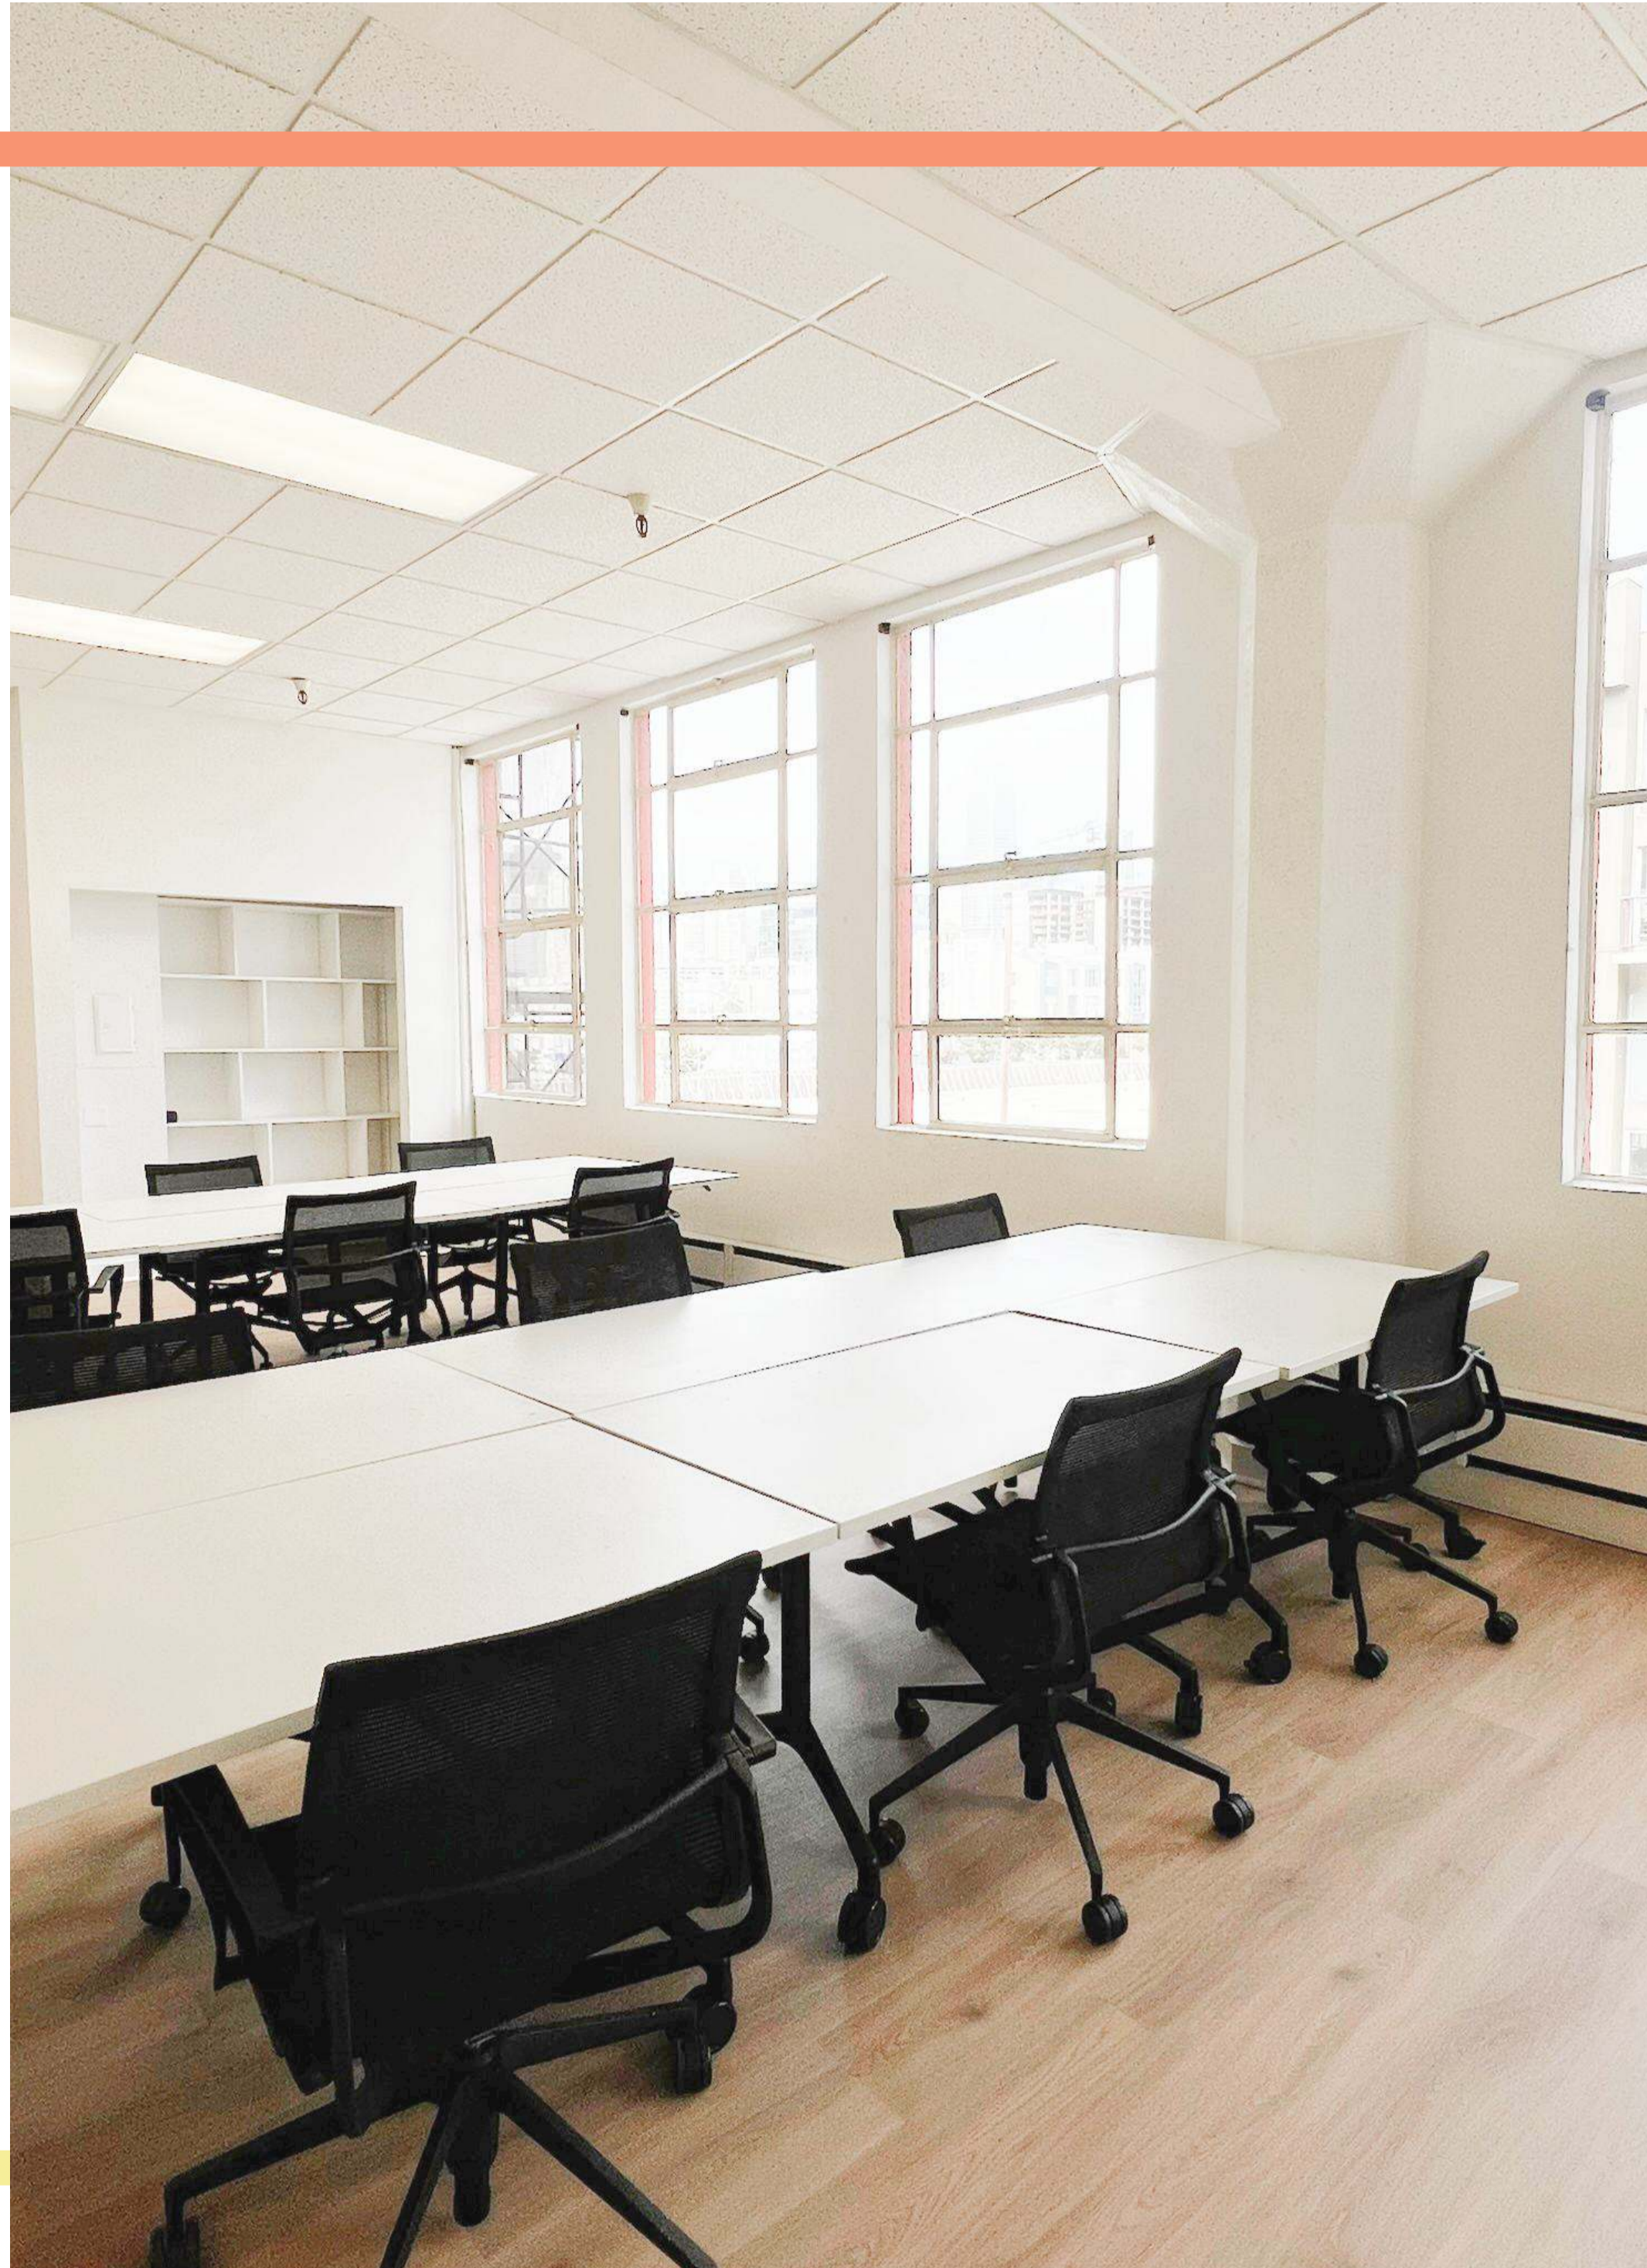

Suite 303

Size

2,237 SF

Availability

Now

Suite Highlights

- Move-in ready with furniture available
- One (1) Meeting room
- High ceilings
- Hardwood floors
- Natural light
- Kitchen

303

Suite 405

Size

3,375 SF

Availability

Now

Suite Highlights

- Four (4) Medium meeting rooms
- One (1) Large Glass Conference Room
- Abundant natural light
- High ceilings
- Kitchen

405