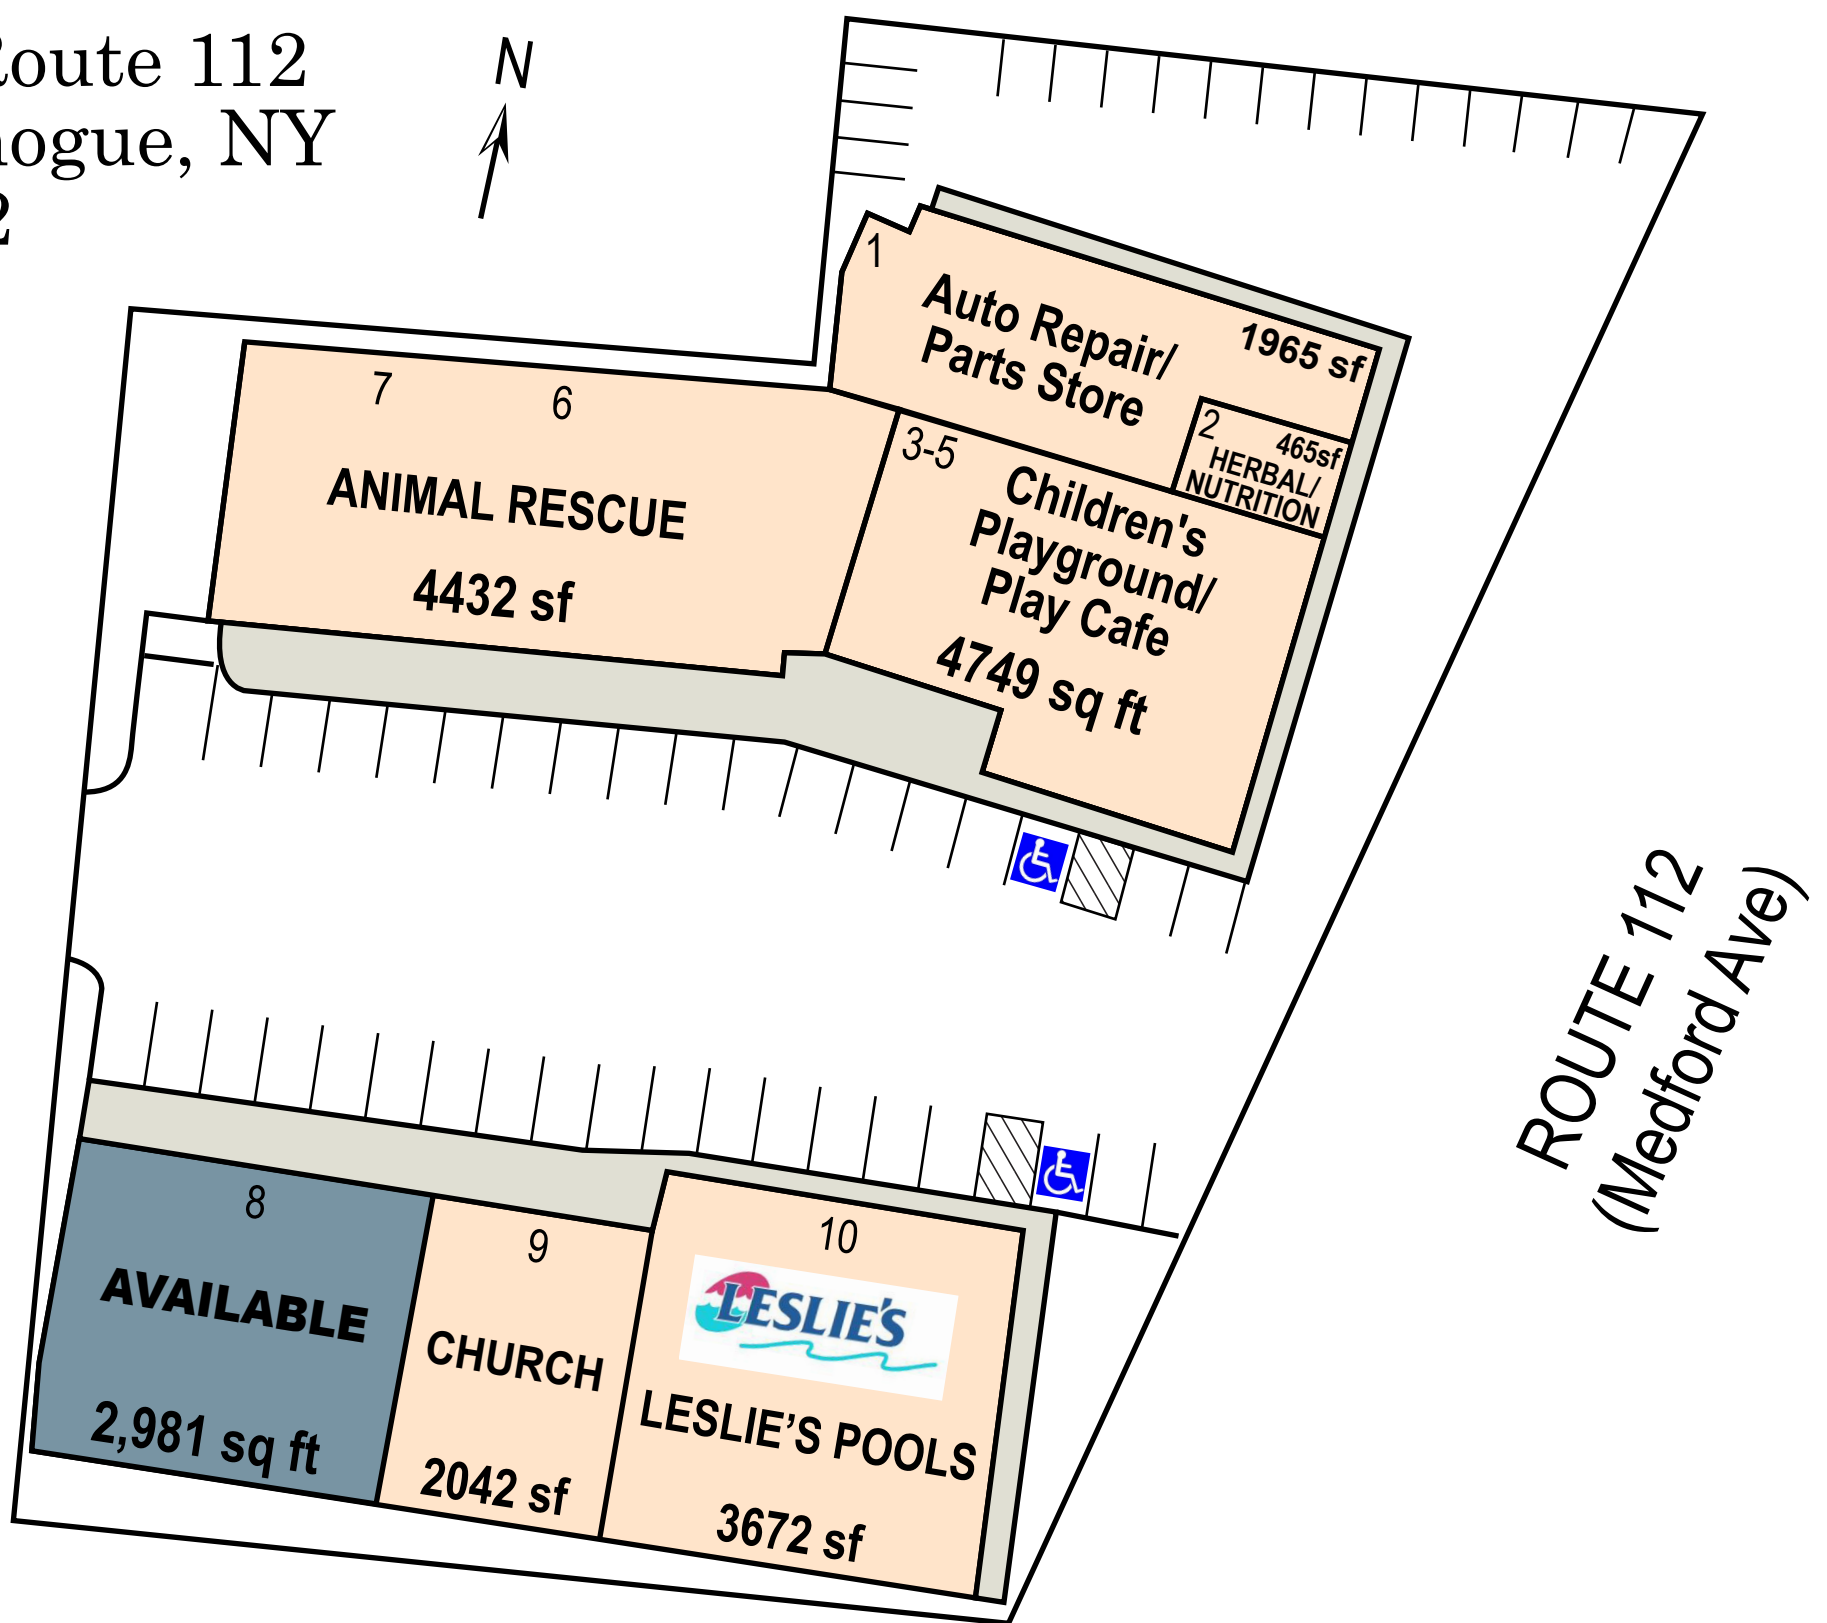

646 Route 112
Patchogue, NY
11772

Old Medford Ave

1
Auto Repair/
Parts Store
1965 sf

2
465sf
HERBAL/
NUTRITION

3-5
Children's
Playground/
Play Cafe
4749 sq ft

7 6
ANIMAL RESCUE
4432 sf

8
AVAILABLE
2,981 sq ft

9
CHURCH
2042 sf

10

LESLIE'S POOLS
3672 sf

ROUTE 112
(Medford Ave)