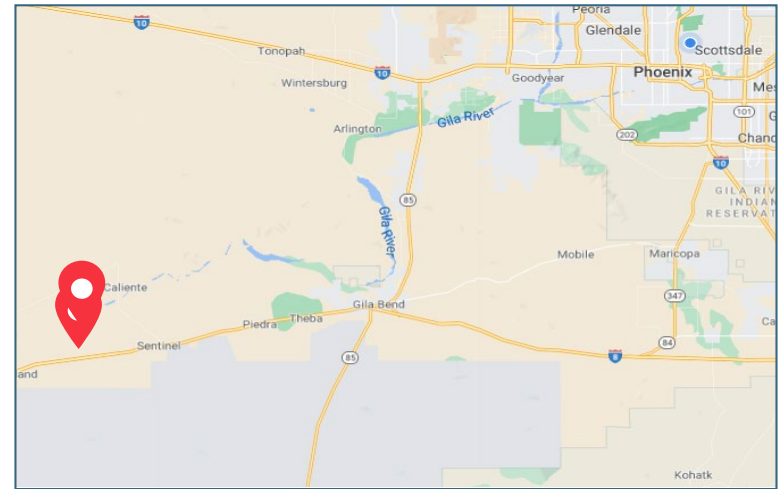

## LAND AVAILABLE

- 690 Acres - Aztec (Yuma County)
- 160 Acres - Hyder Airpark (Yuma County)
- 120 Acres - Vekol Valley (Maricopa County)
- 10 Acres - Auto Wrecking (Pinal County)

### Hyder Airpark Area Aztec Area YUMA COUNTY

### NNEC Interstate 8 & Vekol Valley Road MARICOPA COUNTY

510-05-007A

510-09-005H