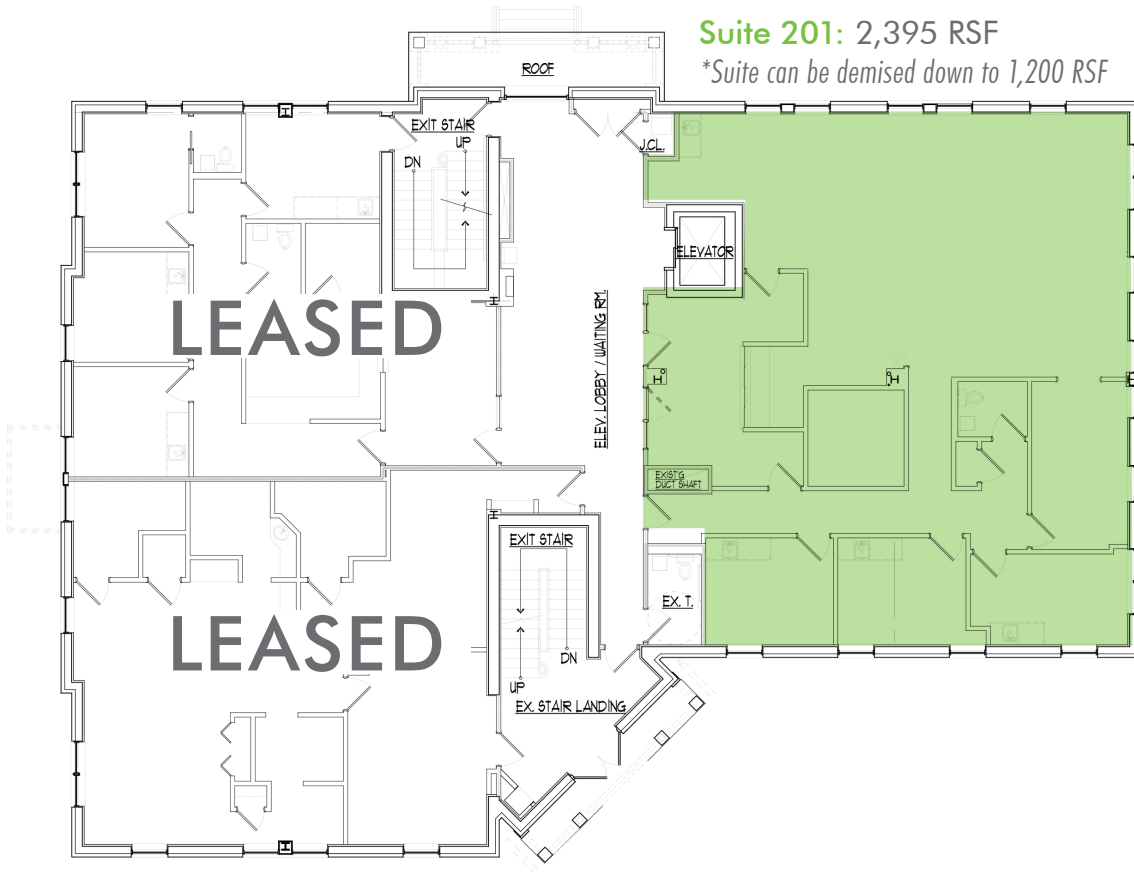

# FLOOR PLANS

Suite 201: 2,395 RSF

\*Suite can be demised down to 1,200 RSF

Suite 302: 2,395 RSF