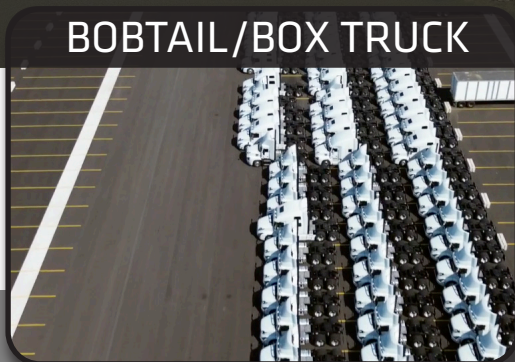

TRUCK & TRAILER PARKING

BOBTAIL/BOX TRUCK

TRACTOR TRAILER

TRAILER ONLY

2305 North East Frontage Road
MOUNT PLEASANT, WI

About Property

500+ stall truck, trailer and fleet parking facility strategically located in Mount Pleasant, Wisconsin. Our yard offers **easy access** to **Interstate 94**. Freight Ninja manages and operates this yard, so your truck and trailer are never left unattended. Once you are checked in, everything is under our supervision!

Features

- 24/7 operations
- Digital security
- Personal access code
- Electronic gate
- Perimeter fencing
- Flexible contracts
- **Competitive prices**
- Bright LED Lighting
- Assigned Parking
- Wide aisles