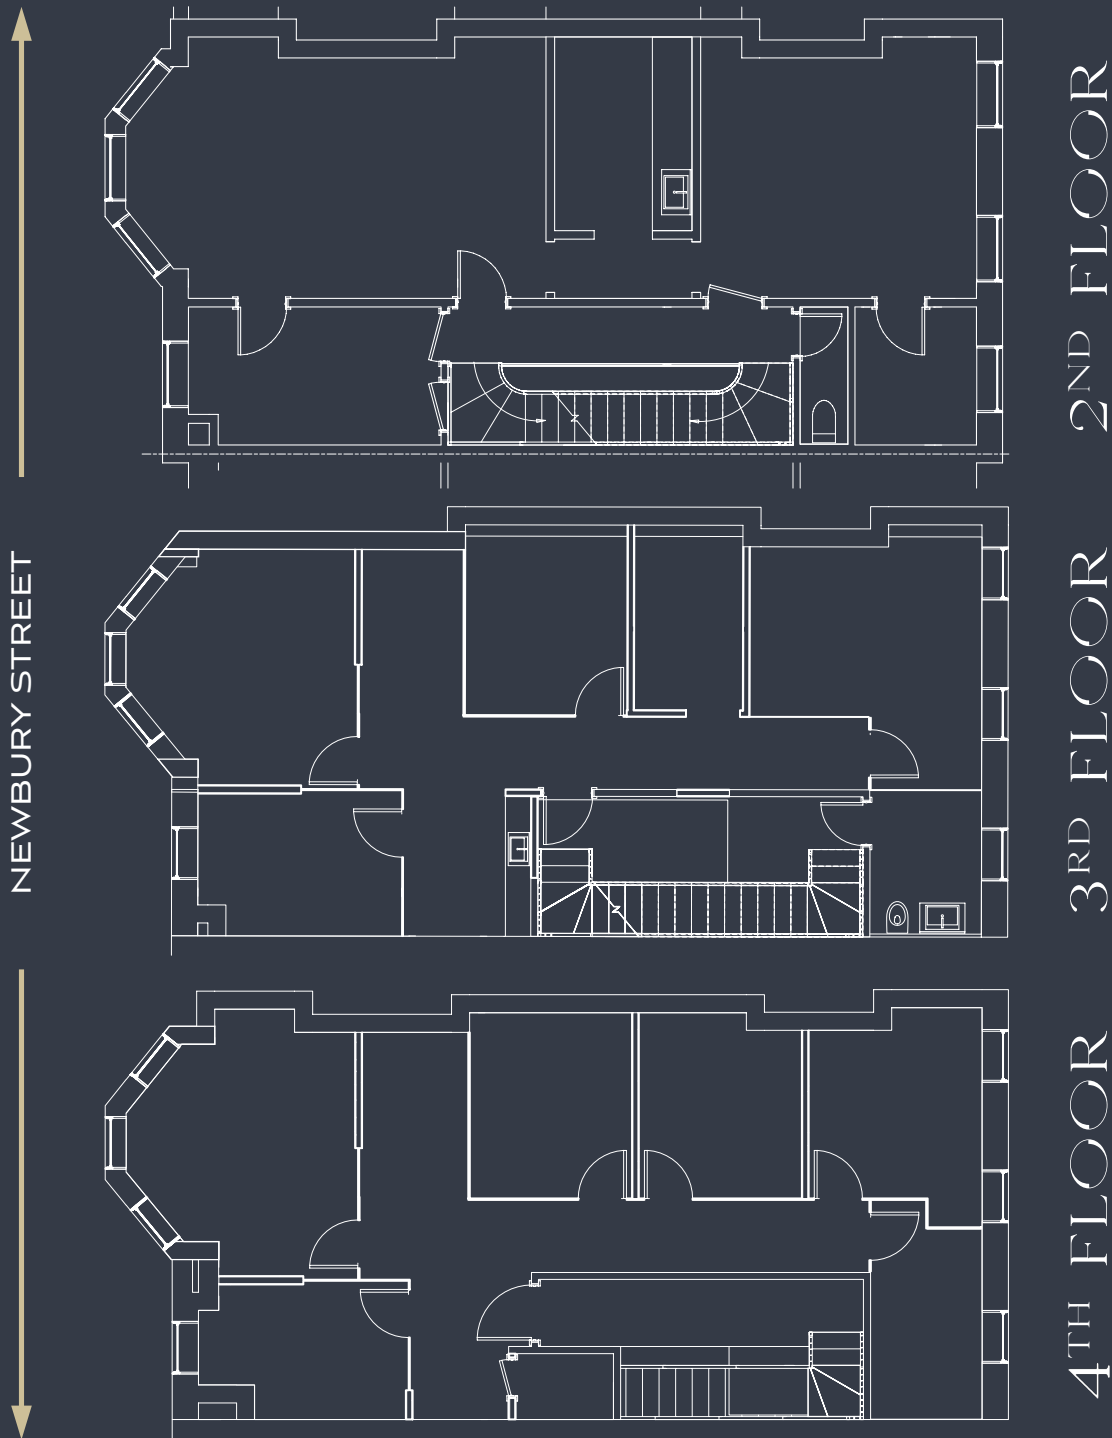

81 NEWBURY

BOSTON MA

OPTION 2

2ND FLOOR + 3RD FLOOR + 4TH FLOOR

3,514 SF

BONNY L. DOORAKIAN
617.850.9655
bdoorakian@bradvisors.com

WILLIAM H. CATLIN, JR.
617.850.9606
wcatlin@bradvisors.com

ALEKSIA BULKU
617.850.9606
abulku@bradvisors.com