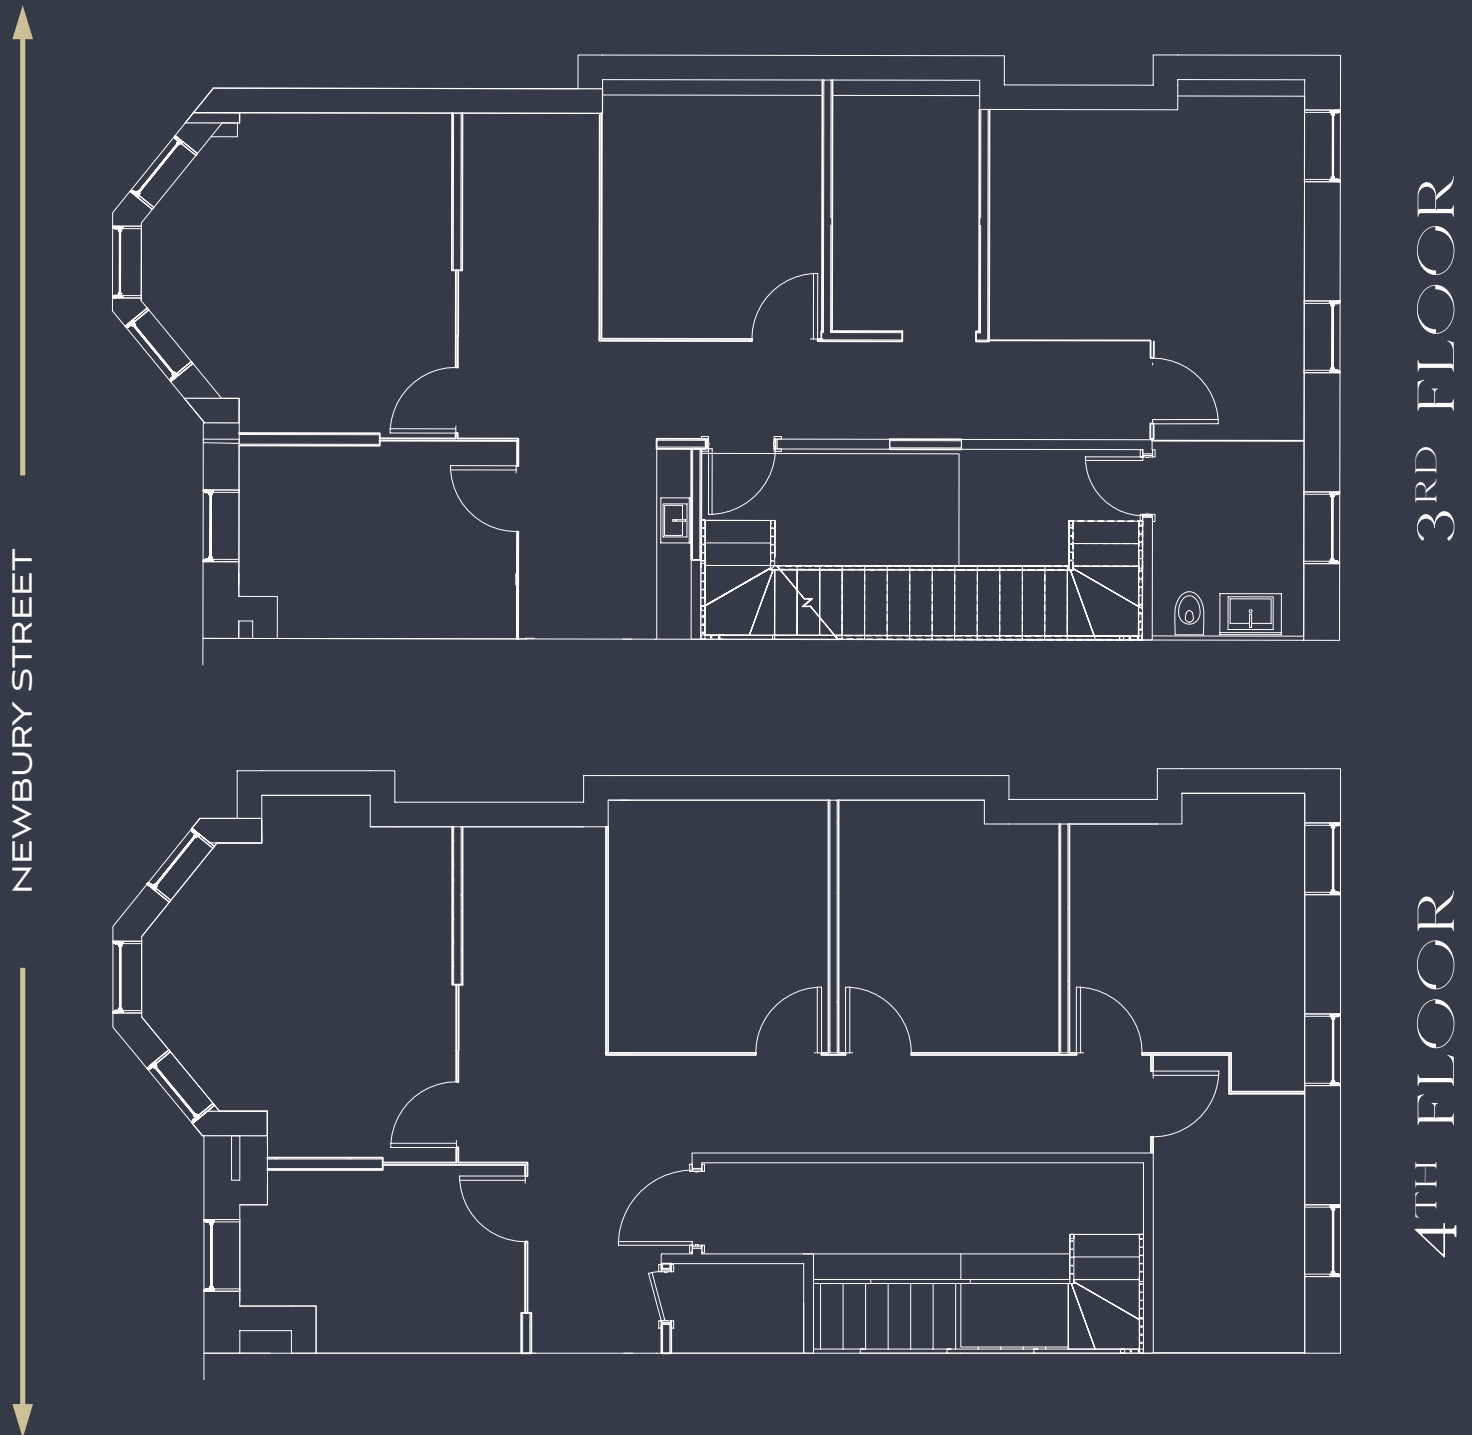

81 NEWBURY

BOSTON MA

OPTION 1

3RD FLOOR + 4TH FLOOR

2,314 SF

BONNY L. DOORAKIAN
617.850.9655
bdoorakian@bradvisors.com

WILLIAM H. CATLIN, JR.
617.850.9606
wcatlin@bradvisors.com

ALEKSIA BULKU
617.850.9606
abulku@bradvisors.com