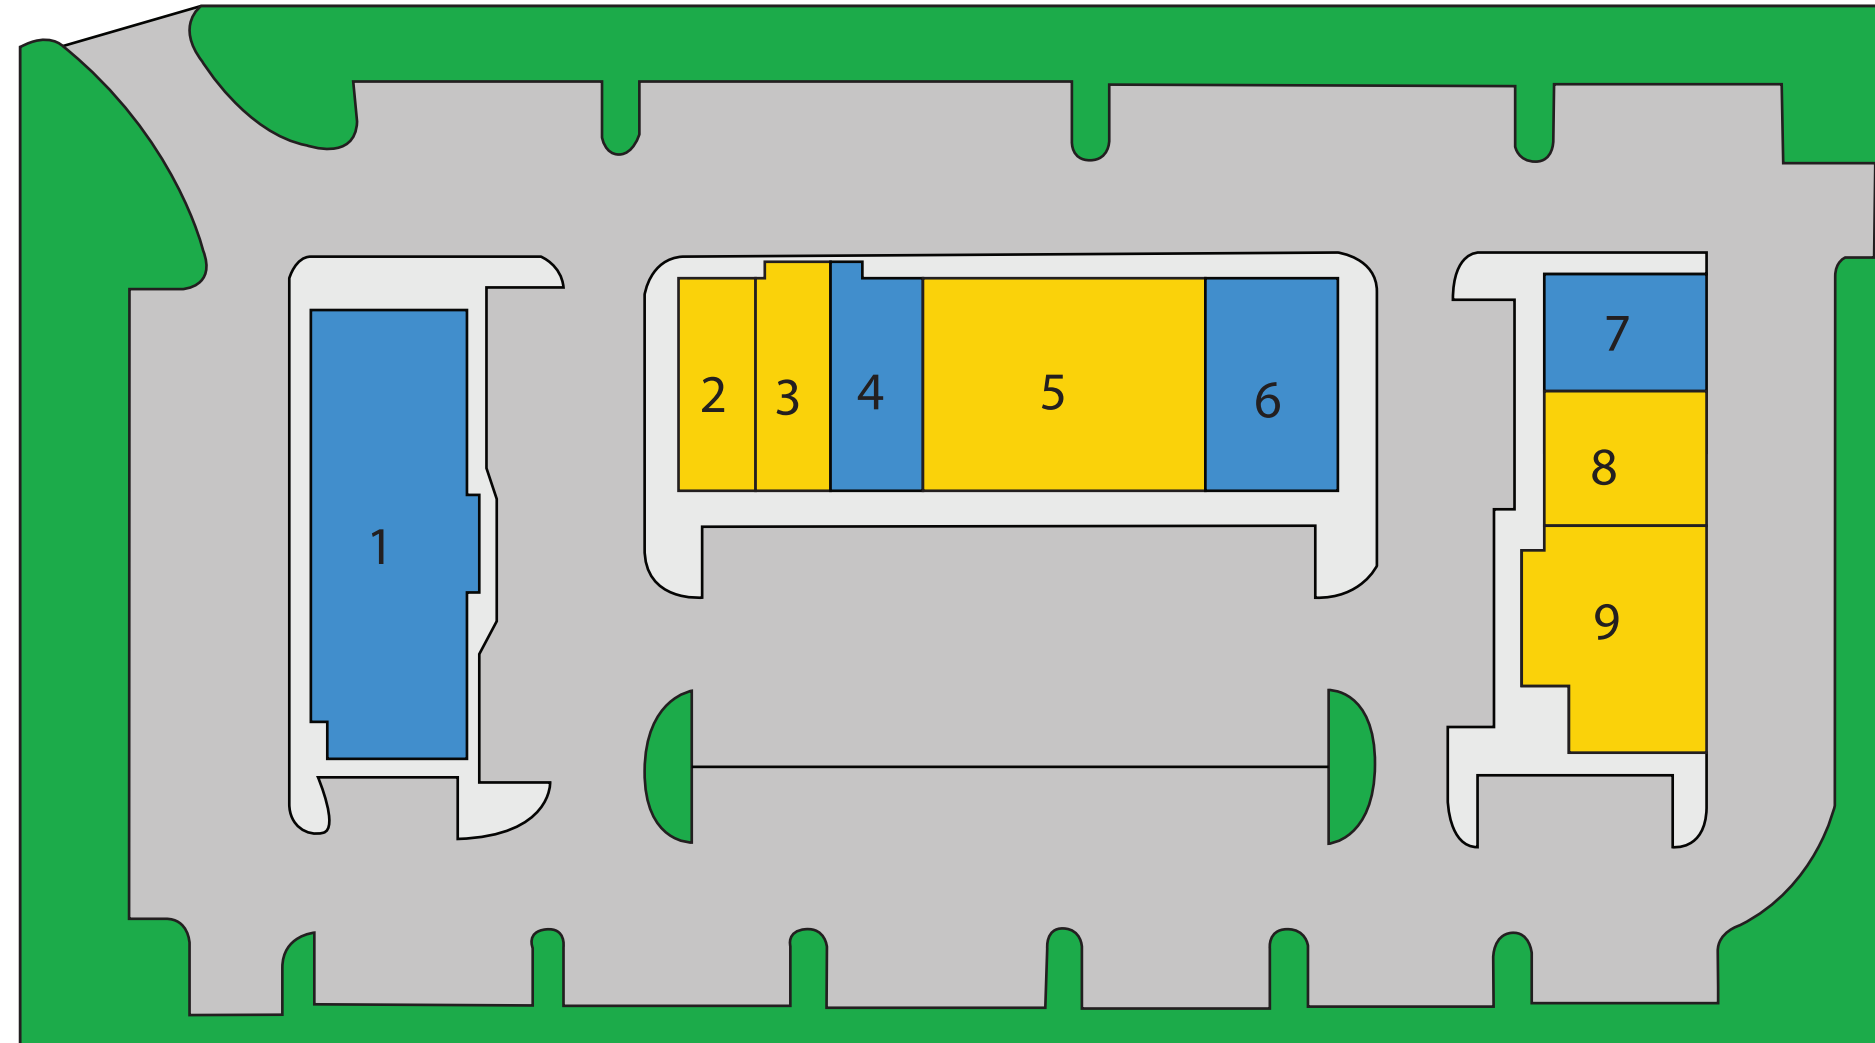

Plantation Plaza

6600 20th St, Vero Beach, FL 32966

KEY

Available: ■

Leased: ■

AVAILABLE
RETAIL SPACE / PAD SITES

**THE
KROENKE
GROUP**

FOR LEASING
INFORMATION CALL:
(573) 449-8323

| SITE SUMMARY 20,229 SQ. FT. | | | |
|--------------------------------|---------------|-----------------------|---------------|
| 1. Available | 5,000 sq. ft. | 6. Available | 2,200 sq. ft. |
| 2. Pizza Guy | 1,100 sq. ft. | 7. Available | 1,235 sq. ft. |
| 3. Hair Salon | 1,100 sq. ft. | 8. Real Estate Office | 1,339 sq. ft. |
| 4. Available | 1,100 sq. ft. | 9. Bank | 2,875 sq. ft. |
| 5. Treasure Coast Bingo | 4,280 sq. ft. | | |