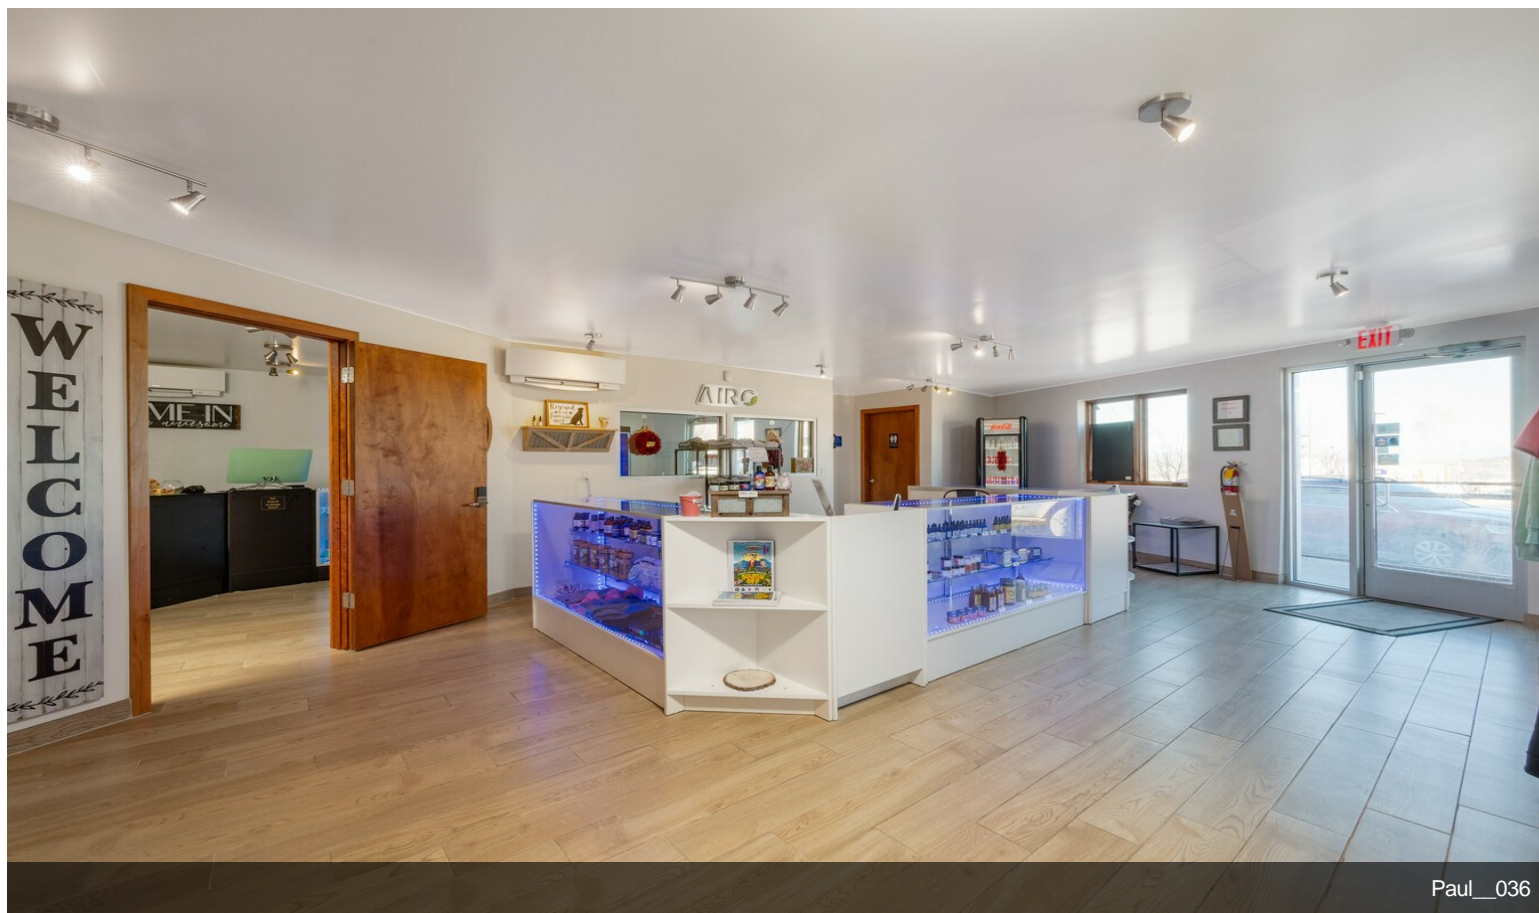

Property Photos

Paul_036