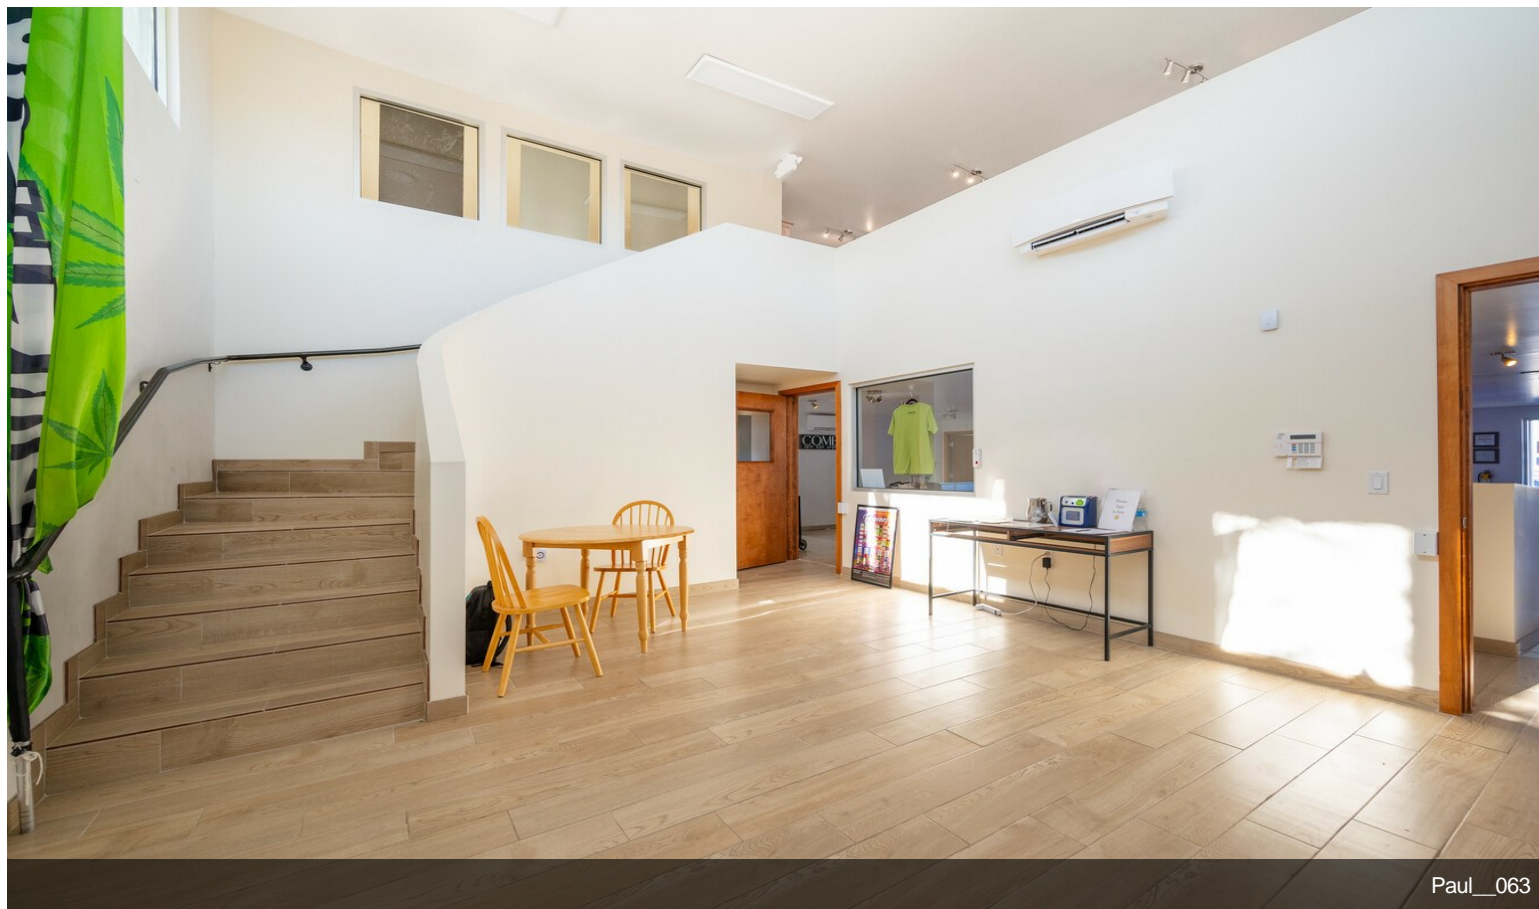

Property Photos