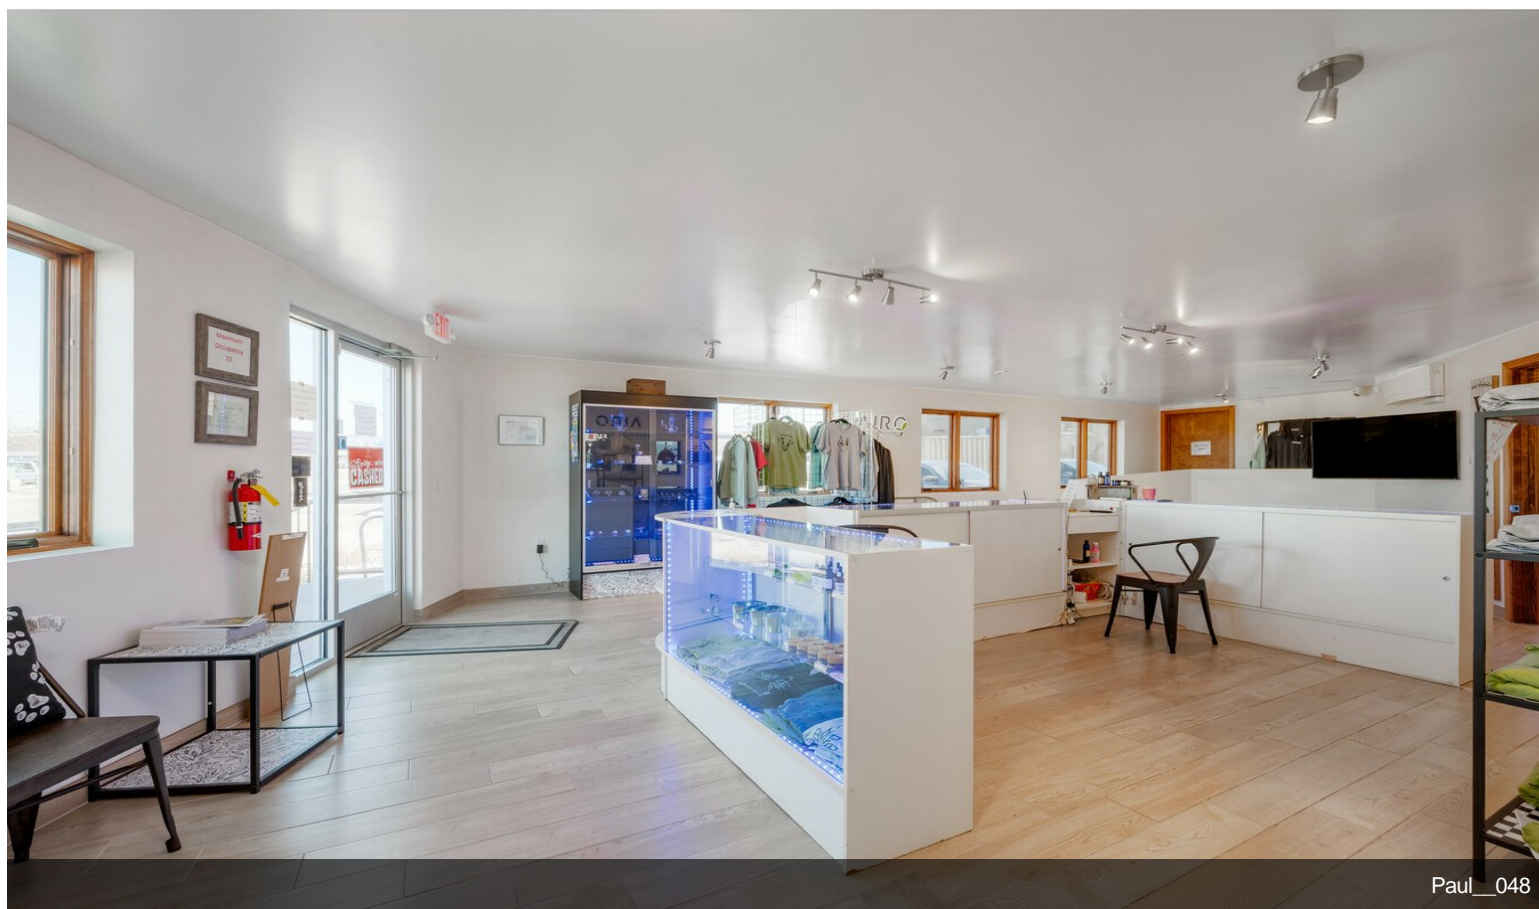

Property Photos

Paul_036

Paul_048