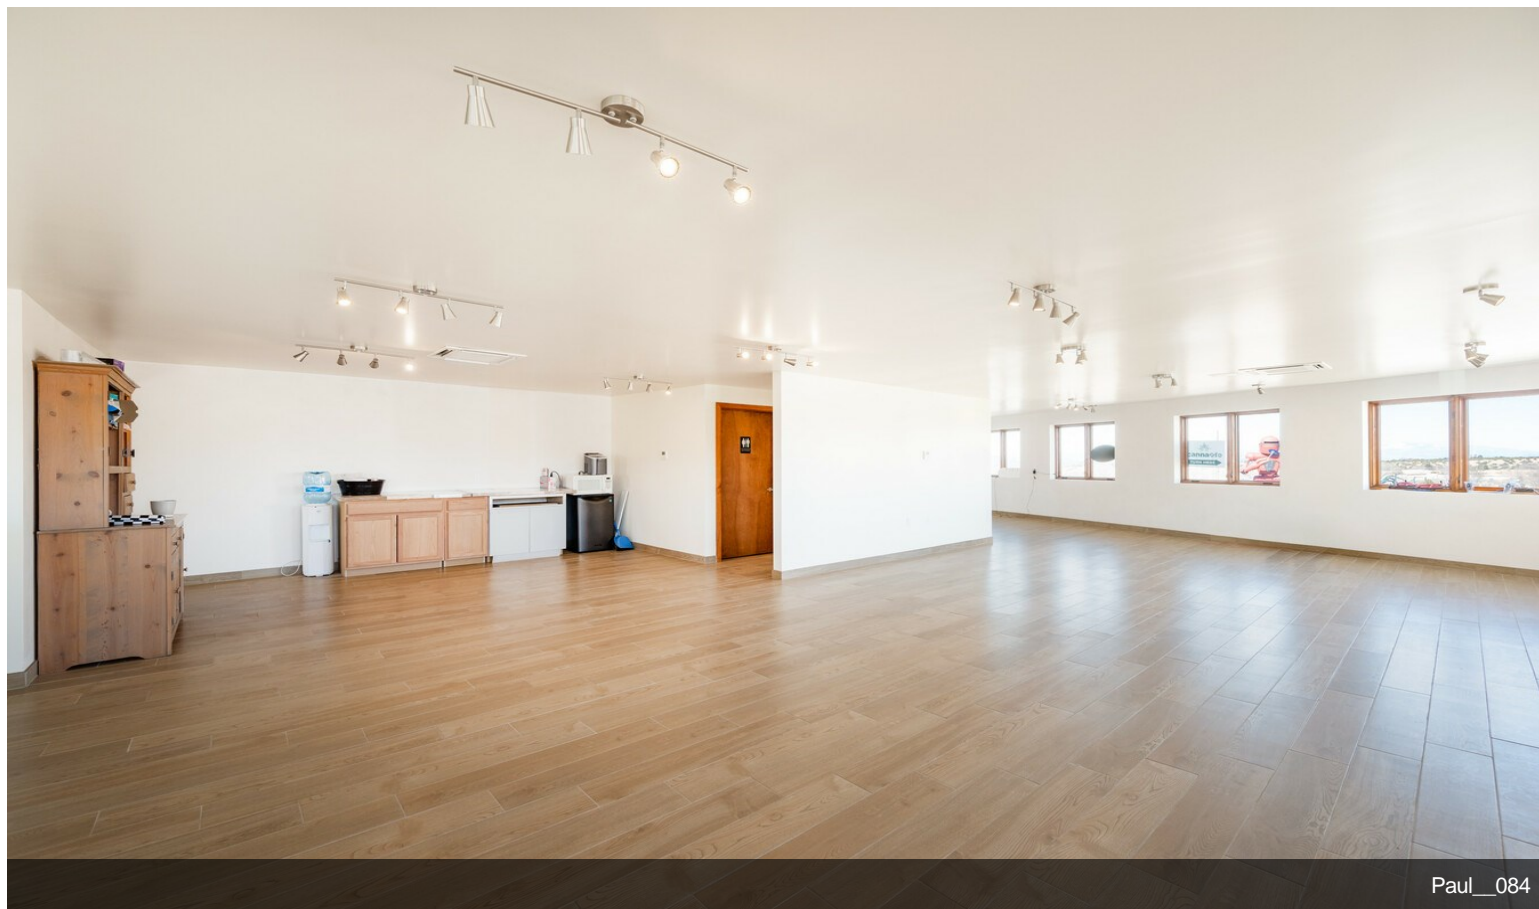

Property Photos

Paul_079

Paul_084