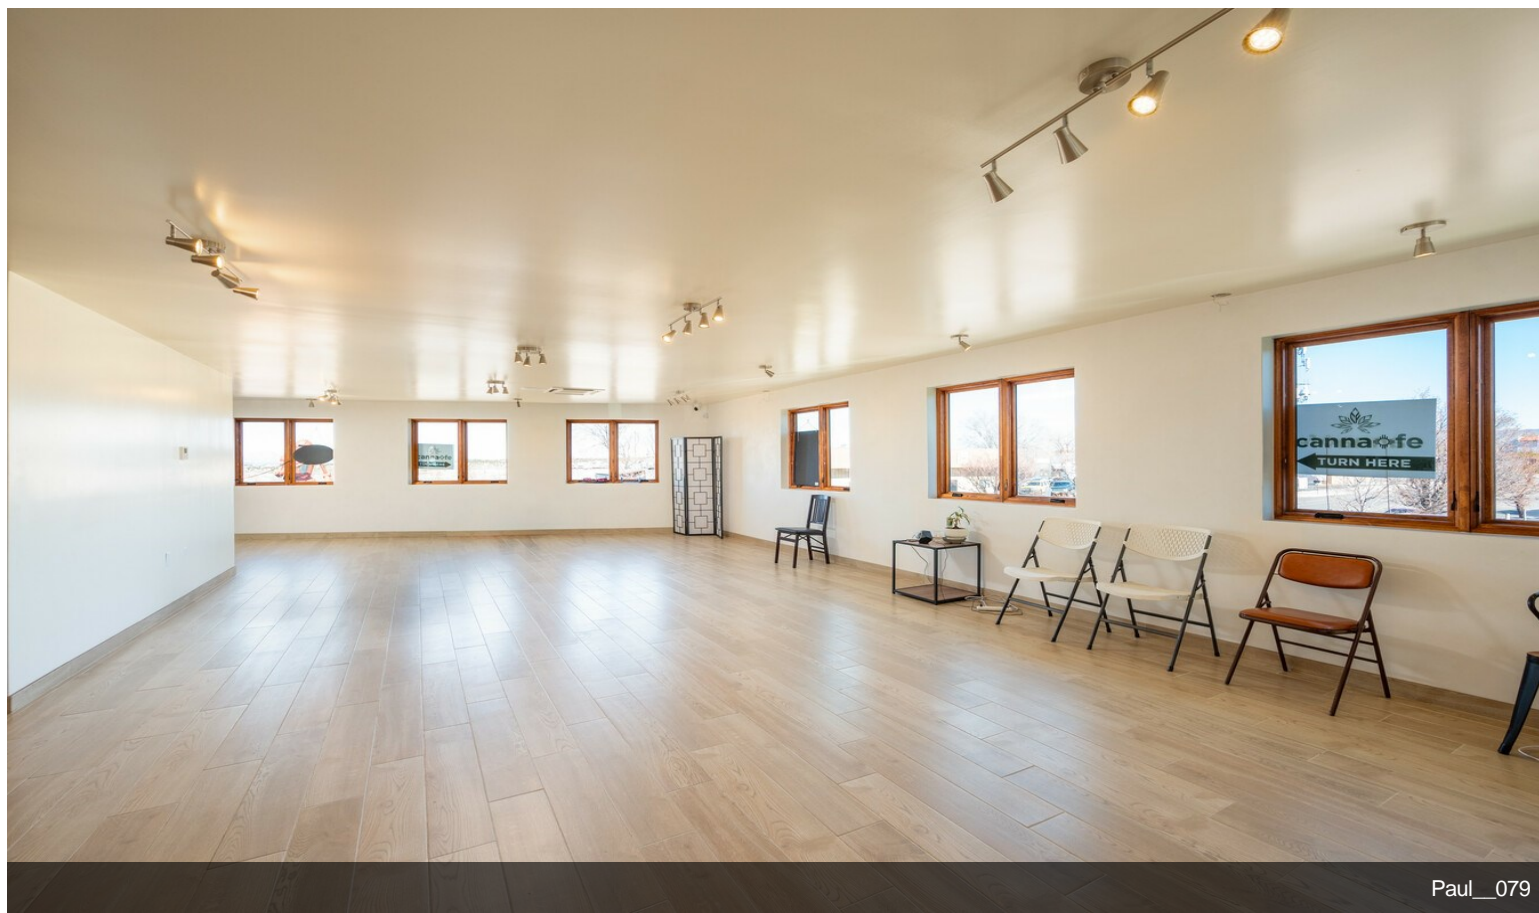

Property Photos

Paul_079