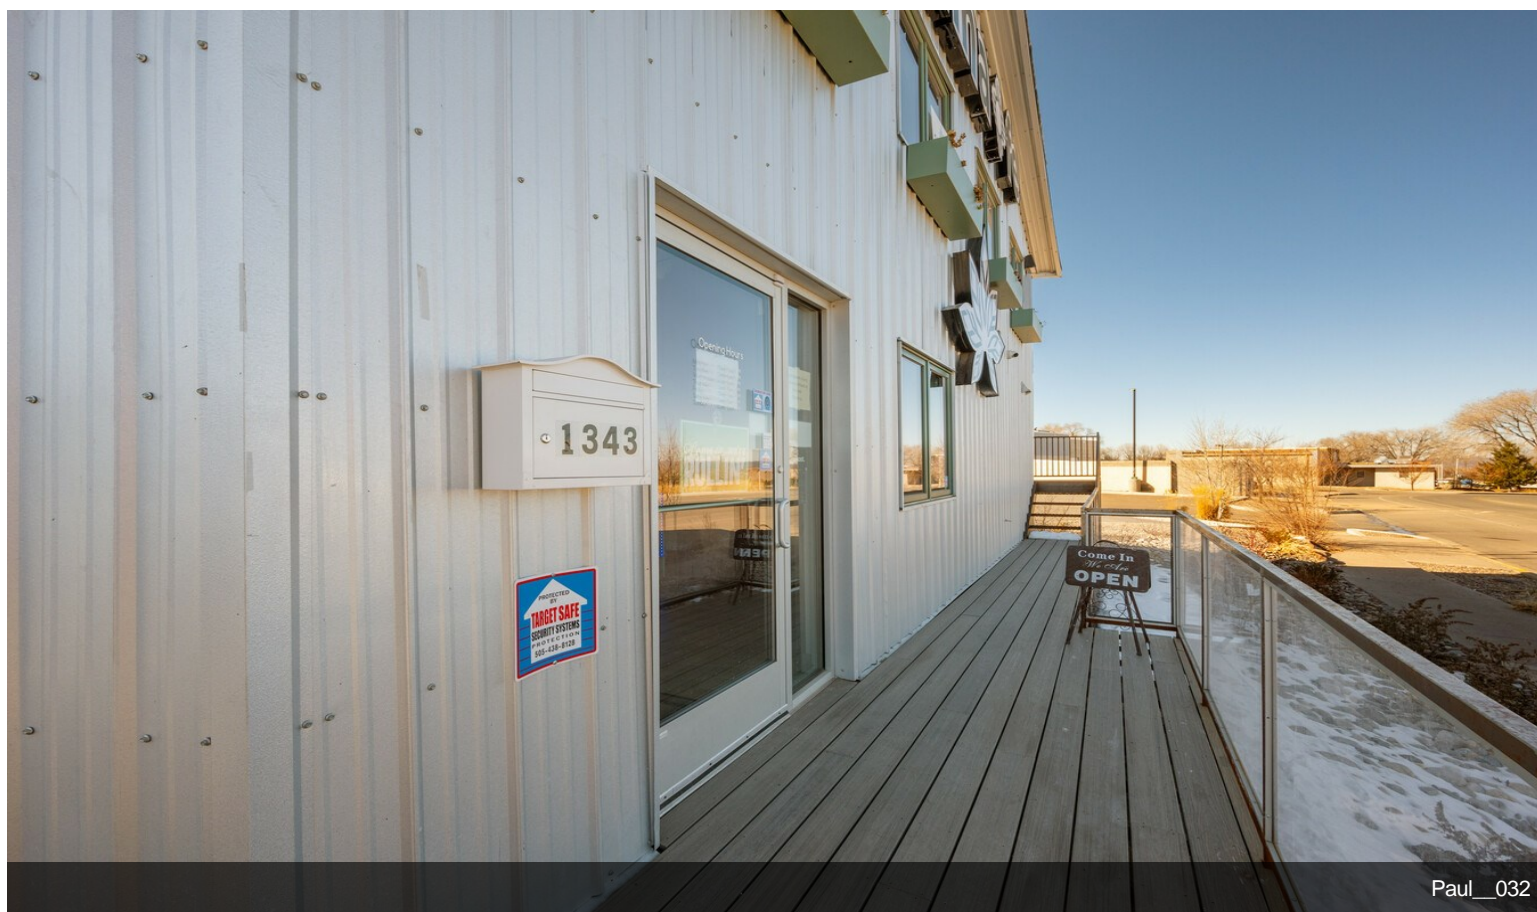

\$1,450,000

Welcome to your next investment opportunity in the heart of Santa Fe, New Mexico! This versatile commercial building, currently occupied by Canna Fe Dispensary, offers endless possibilities for its new owner. Boasting a prime location in the vibrant Santa Fe arts district, just across the street from the renowned Meow Wolf, this property presents an exciting opportunity for savvy investors and entrepreneurs alike. With C-2 zoning, the 3,829 square feet of space offers flexibility for various uses, including but not limited to gallery space, retail, hospitality, live/work, or office space. The layout includes an upstairs area that could easily be converted into a condo or apartment living space, adding another dimension to this already dynamic property. Whether you're looking to capitalize on the booming cannabis industry, tap into Santa Fe's thriving arts scene, or explore other commercial ventures, this building provides the ideal canvas for your vision. Don't miss out on the chance to own a piece of Santa Fe's eclectic landscape and make your mark in this vibrant community....

Paul_112

Paul_054

Property Photos

Paul_114

Paul_032