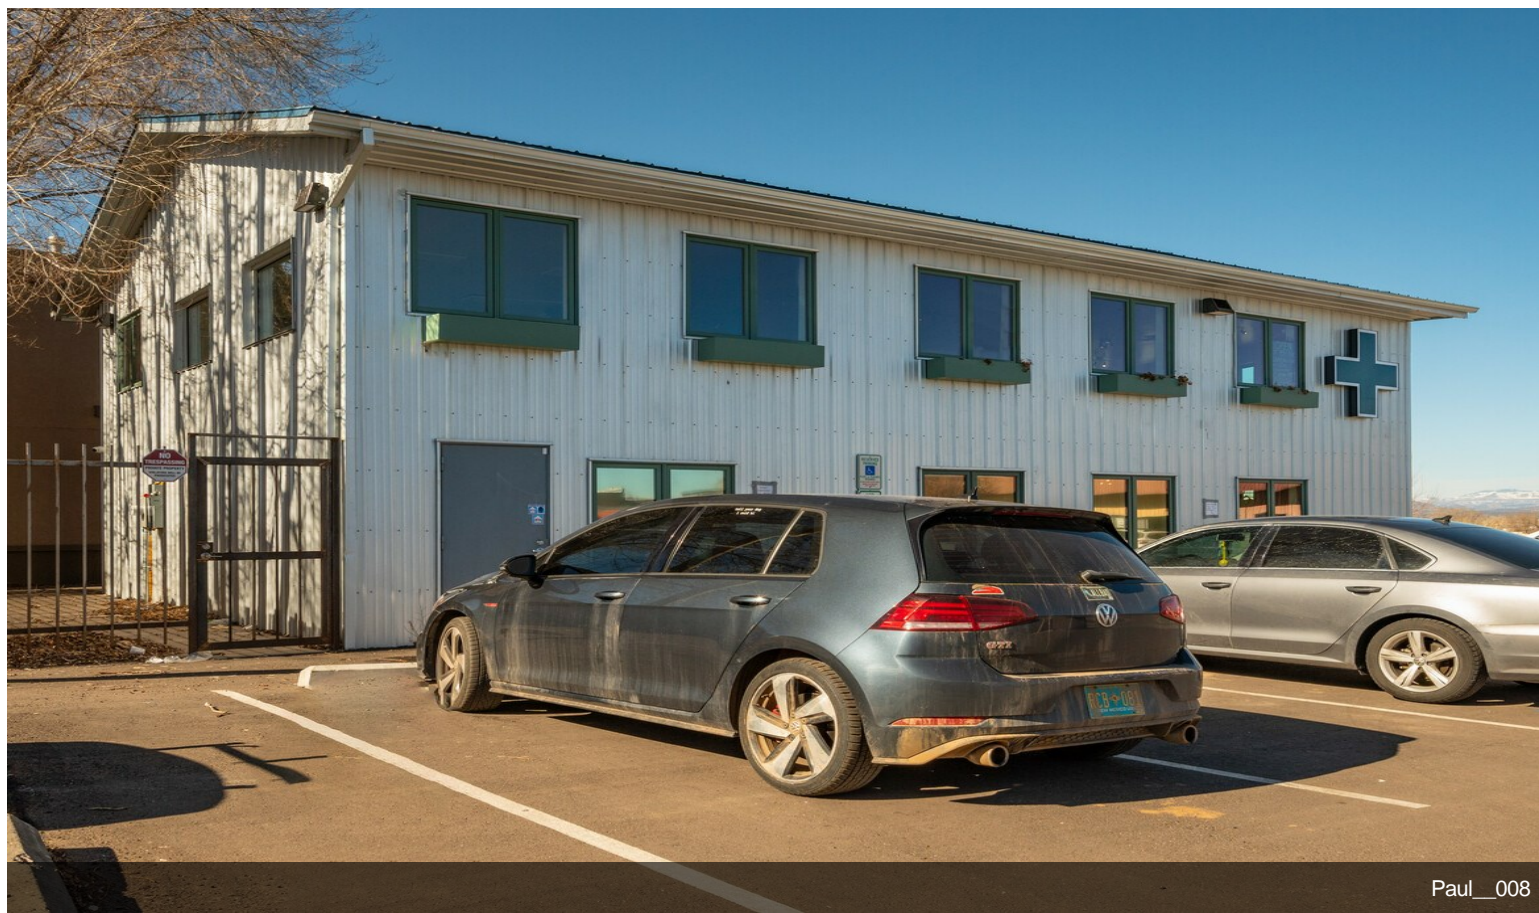

\$1,450,000

Welcome to your next investment opportunity in the heart of Santa Fe, New Mexico! This versatile commercial building, currently occupied by Canna Fe Dispensary, offers endless possibilities for its new owner. Boasting a prime location in the vibrant Santa Fe arts district, just across the street from the renowned Meow Wolf, this property presents an exciting opportunity for savvy investors and entrepreneurs alike. With C-2 zoning, the 3,829 square feet of space offers flexibility for various uses, including but not limited to gallery space, retail, hospitality, live/work, or office space. The layout includes an upstairs area that could easily be converted into a condo or apartment living space, adding another dimension to this already dynamic property. Whether you're looking to capitalize on the booming cannabis industry, tap into Santa Fe's thriving arts scene, or explore other commercial ventures, this building provides the ideal canvas for your vision. Don't miss out on the chance to own a piece of Santa Fe's eclectic landscape and make your mark in this vibrant community....

- Cannabis Business
- Across the street from Meow Wolf
- Recently Remodeled

Price:	\$1,450,000
Property Type:	Retail
Property Subtype:	Storefront
Sale Type:	Owner User
Lot Size:	0.13 AC
Gross Leasable Area:	3,829 SF
No. Stories:	2
Year Built:	1988
Zoning Description:	C-2
APN / Parcel ID:	018400867
Walk Score ®:	75 (Very Walkable)

1343 Rufina Circle, Santa Fe, NM 87507

Property Photos

Paul_008

DJI_0423.MOV.00_00_00_00.Still001

Property Photos

Paul_068

Paul_041

Property Photos