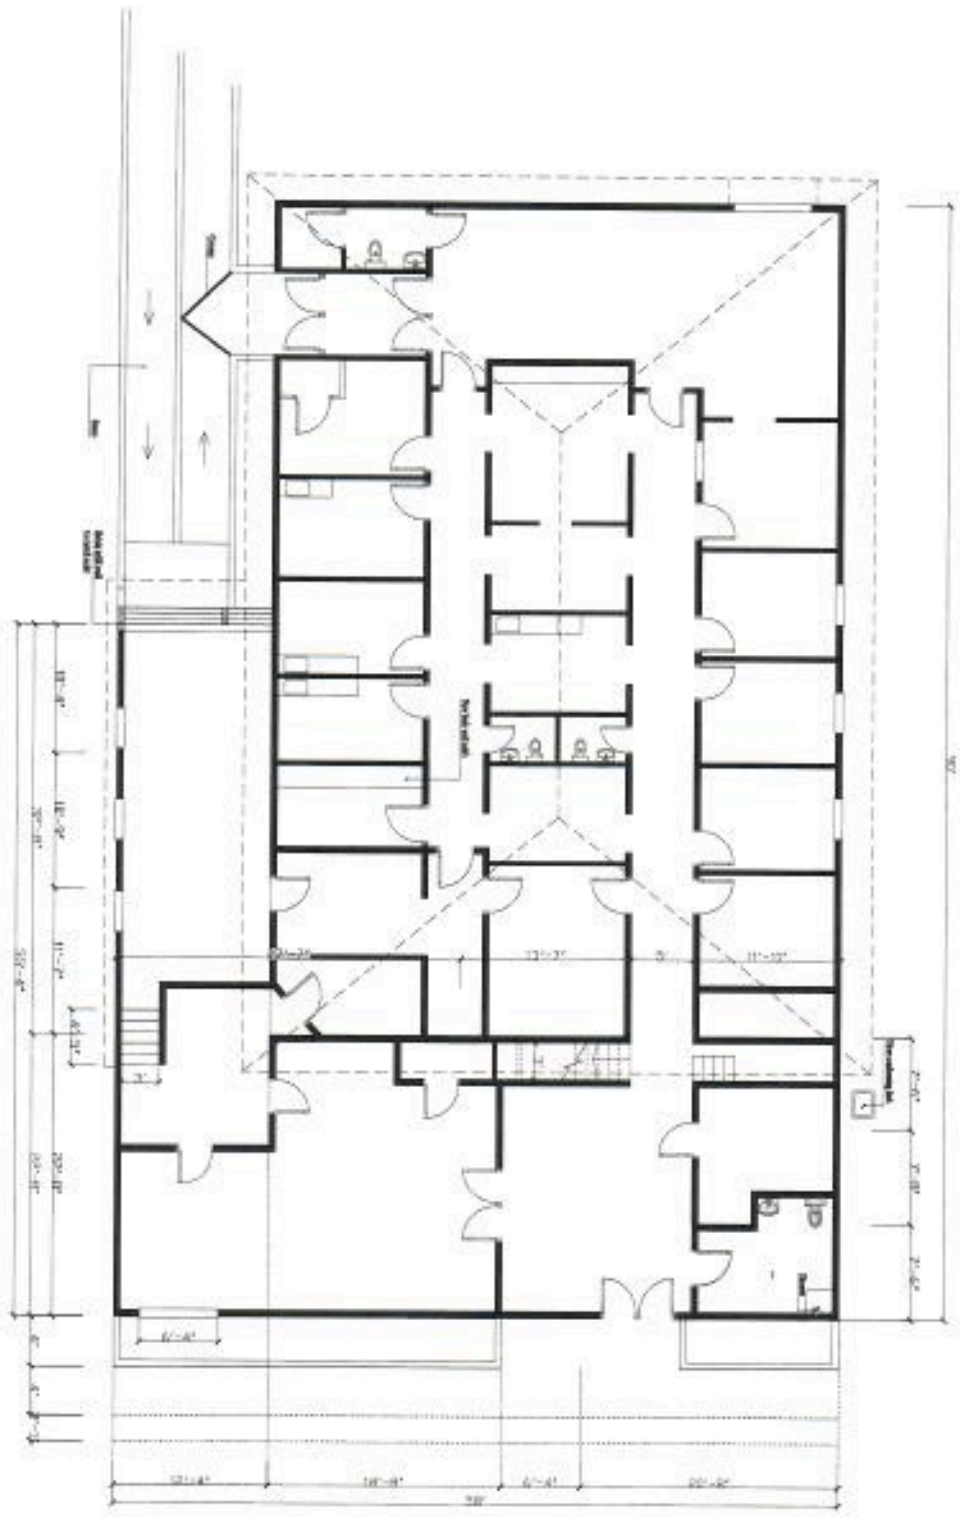

TOTAL AREA: 2900 S2.FT INCL. DECK AREA

LEVEL TWO FLOOR PLAN 208 PENNY LANE MOREHEAD CITY NC 8555 T

TOTAL AREA: 5220 SQ. FT. ENCL. CANOPY & RAMP

LEVEL ONE/ 208 PENNY LANE MOREHEAD CITY, NC 28557