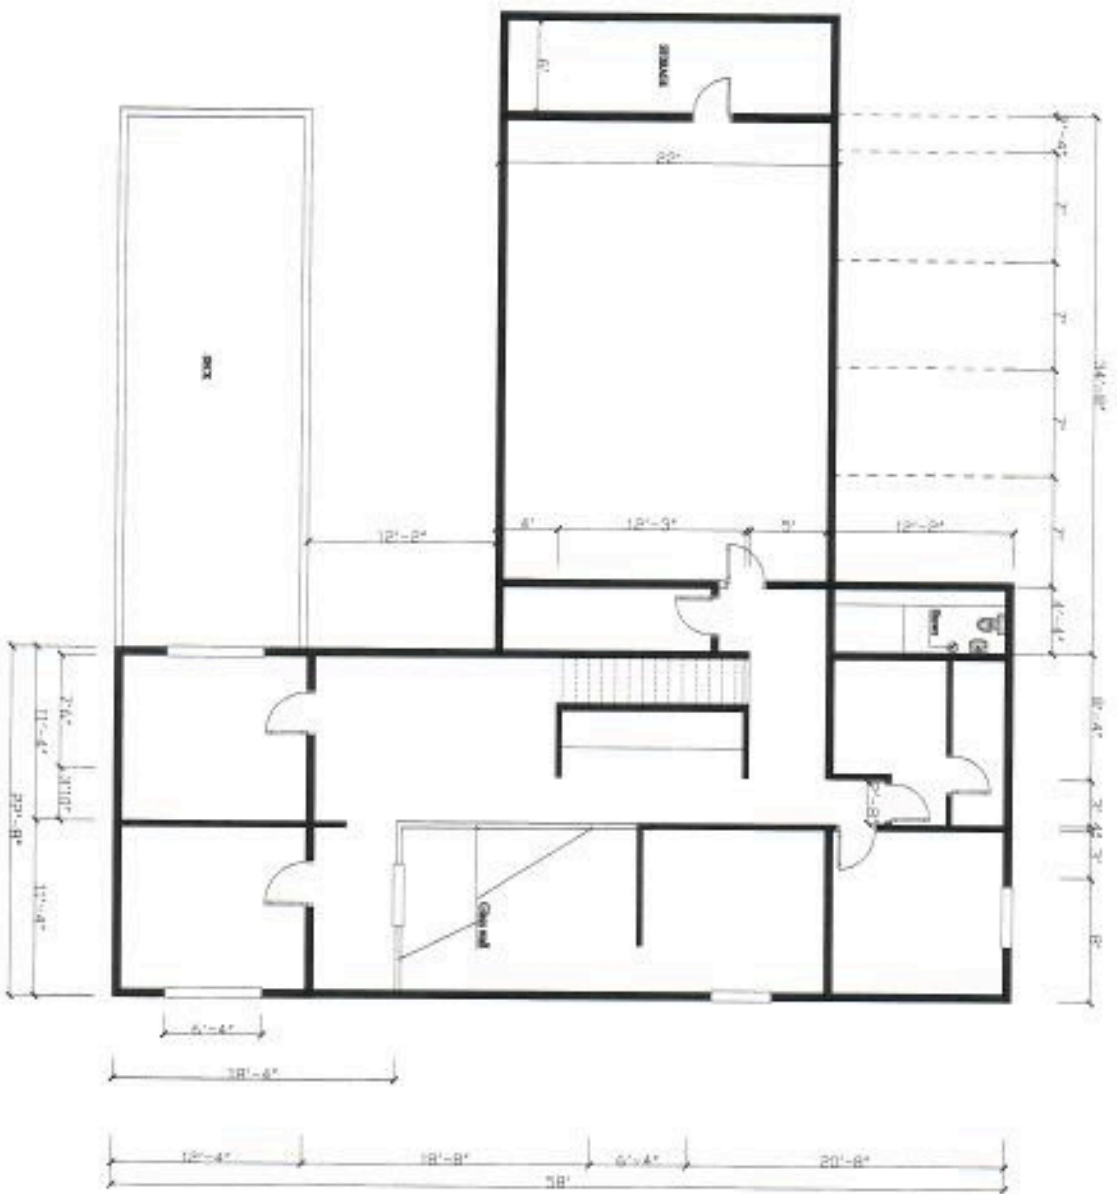

TOTAL AREA: 2900 S2.FT INCL. DECK AREA

LEVEL TWO FLOOR PLAN 208 PENNY LANE MOREHEAD CITY NC 8555 T

TOTAL AREA: 5220 SQ. FT. ENCL. CANOPY & RAMP

LEVEL ONE/ 208 PENNY LANE MOREHEAD CITY, NC 28557