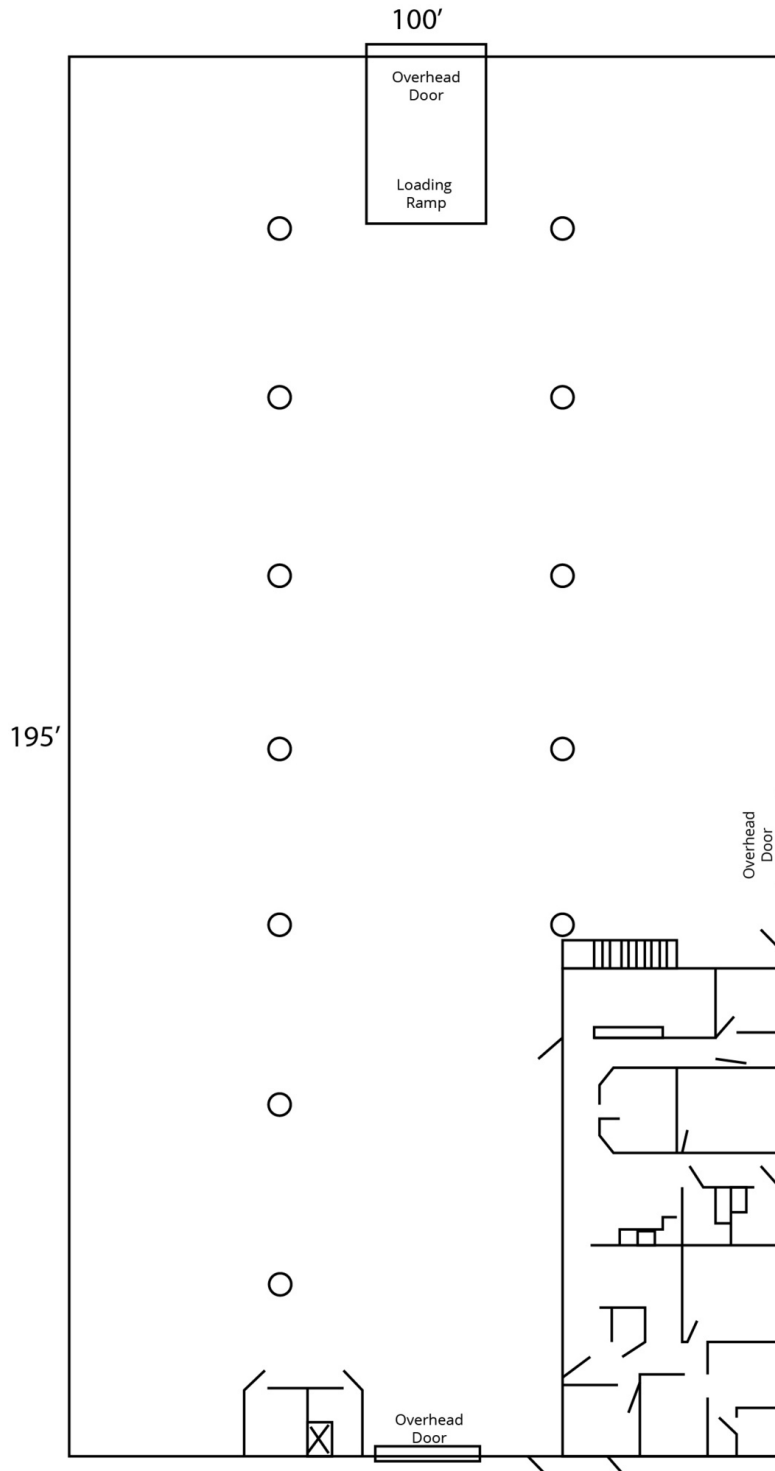

### PROPERTY HIGHLIGHTS

- 19,500 SF on 0.9 acres
- 1 loading dock, 1 drive-in roll up doors
- Zoned B-7
- Secured, fenced-in parking lot
- I-95/Maury St exit round about a block away for quick access to I-95

## SPACE PLAN