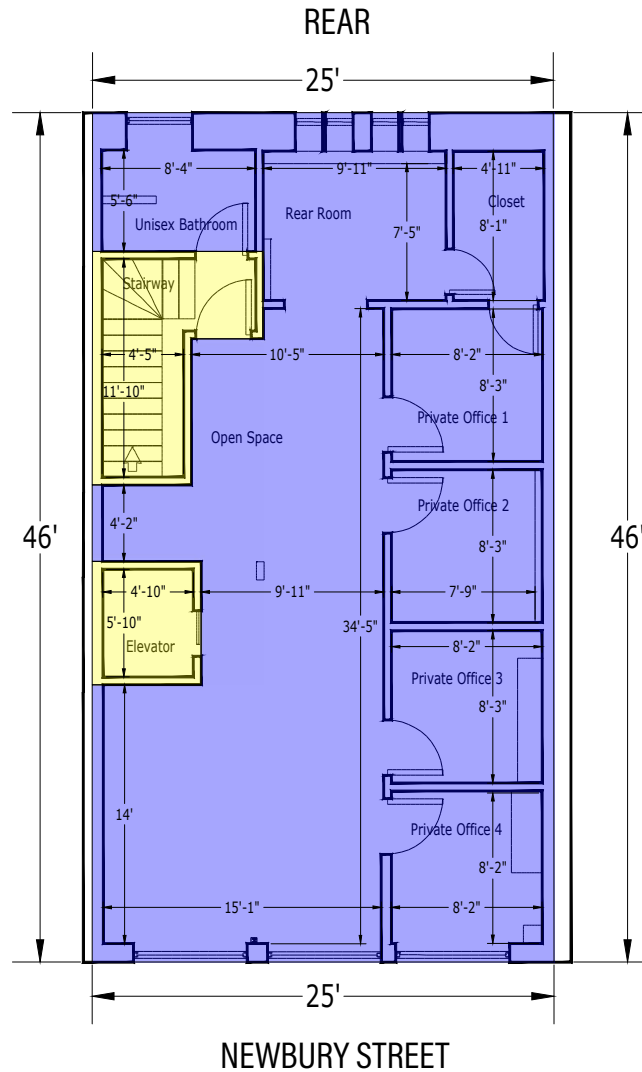

71 NEWBURY

FLOOR PLANS - 4TH FLOOR

1,150 SF

BONNY L. DOORAKIAN
617.850.9655
bdoorakian@bradvisors.com

WILLIAM H. CATLIN, JR.
617.850.9606
wcatlin@bradvisors.com

[▶ VIDEO TOUR](#)

Boston Realty Advisors

136 Newbury Street | Boston, MA 02116 | 617.375.7900 | BRAdvisors.com

© Copyright Boston Realty Advisors. All rights reserved. The information contained here has been obtained through sources deemed reliable but cannot be guaranteed as to its accuracy. Any information of special interest should be obtained through independent verification.