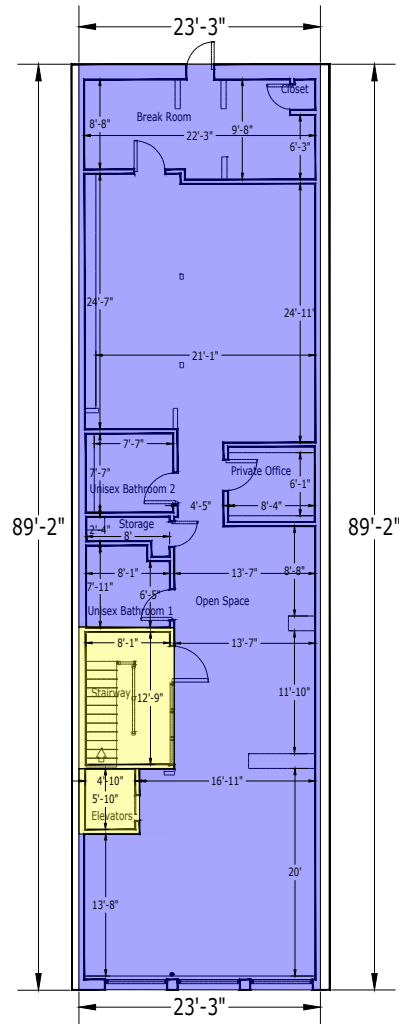

71 NEWBURY

FLOOR PLANS - 2ND FLOOR 2,073 SF

BONNY L. DOORAKIAN
617.850.9655
bdoorakian@bradvisors.com

WILLIAM H. CATLIN, JR.
617.850.9606
wcatlin@bradvisors.com

▶ VIDEO TOUR

136 Newbury Street | Boston, MA 02116 | 617.375.7900 | BRAdvisors.com

71 NEWBURY

FLOOR PLANS - 4TH FLOOR

1,150 SF

BONNY L. DOORAKIAN
617.850.9655
bdoorakian@bradvisors.com

WILLIAM H. CATLIN, JR.
617.850.9606
wcatlin@bradvisors.com

[▶ VIDEO TOUR](#)

 Boston Realty Advisors

136 Newbury Street | Boston, MA 02116 | 617.375.7900 | BRAdvisors.com