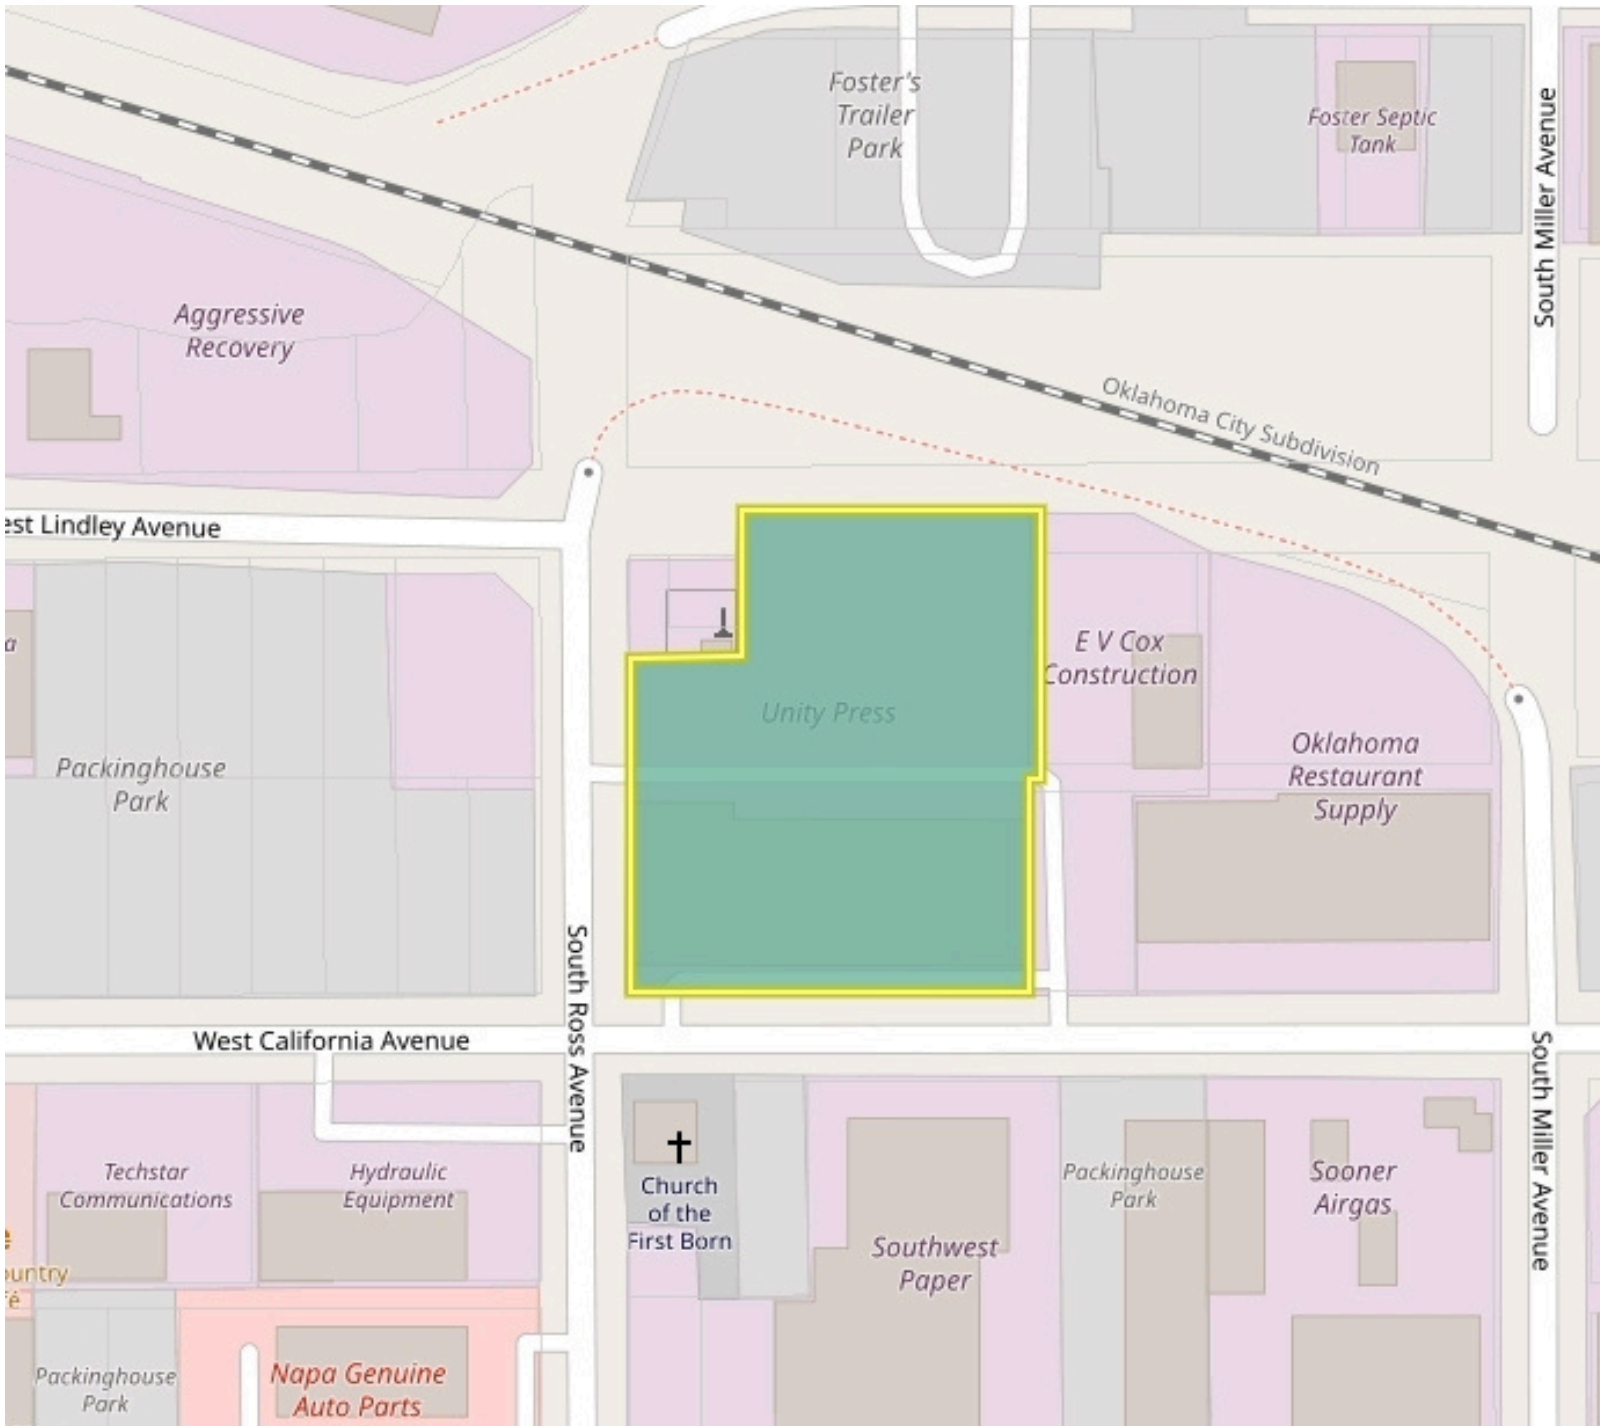

2737-2749 W California Ave, Oklahoma City, OK 73107

DUSTY BURCHFIELD

405.470.1508

DUSTY@BURCHFIELDREALTY.COM

BURCHFIELD / commercial
REALTY / real estate services