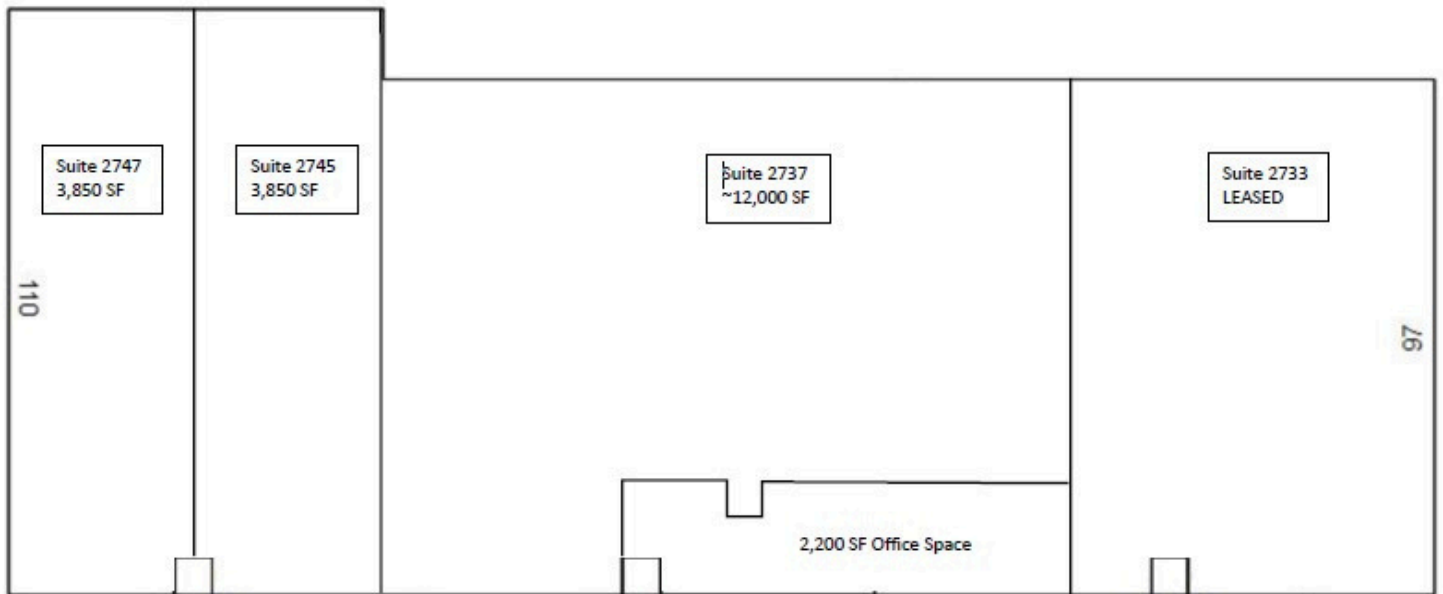

2737-2749 W California Ave, Oklahoma City, OK 73107

2737-2749

2737-2749 W California Ave,
Oklahoma City, OK 73107

Google

Imagery ©2023 , CNES / Airbus,
Maxar Technologies

DUSTY BURCHFIELD

405.470.1508

DUSTY@BURCHFIELDREALTY.COM