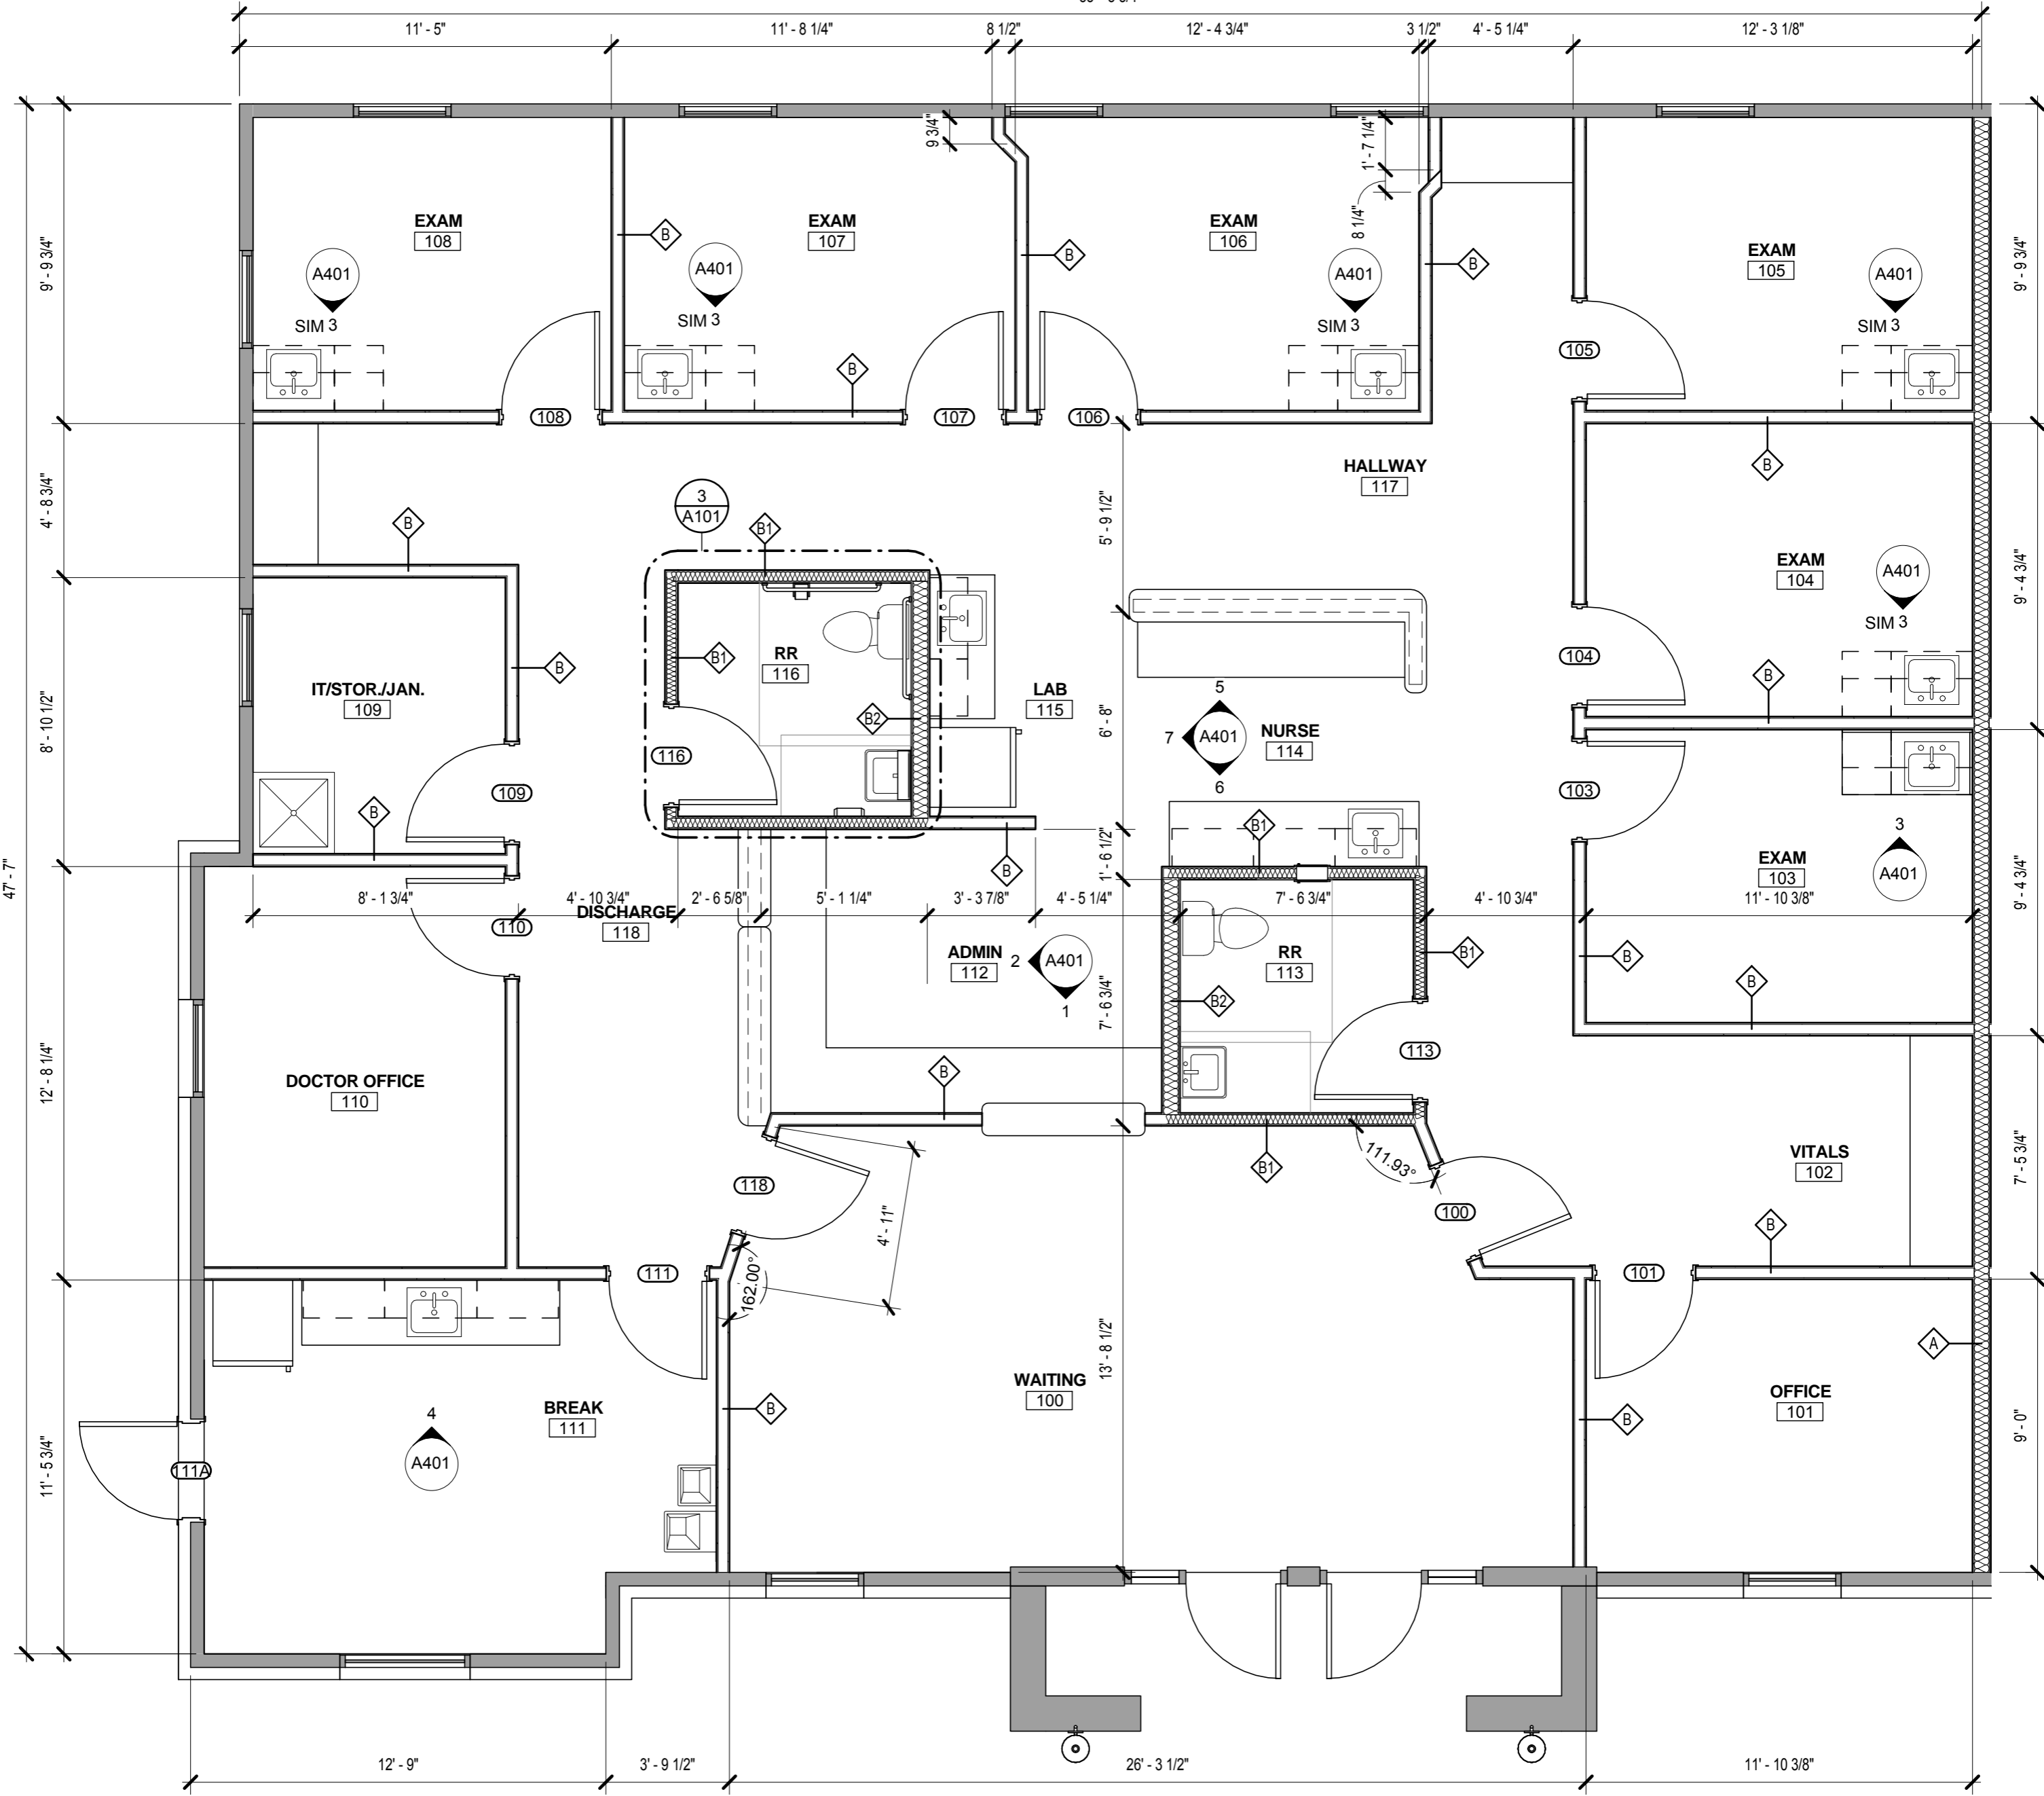

Suite 900: 2,500 Square Feet

53' - 5 3/4"

1 FLOOR PLAN

SCALE: 1/4" = 1'-0"

WALL LEGEND

- NEW WALL / PARTITION
- EXISTING WALL / PARTITION