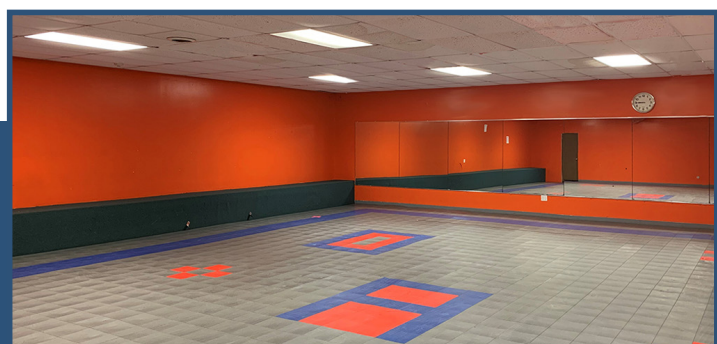

FIRST LEVEL: 5,403 RSF