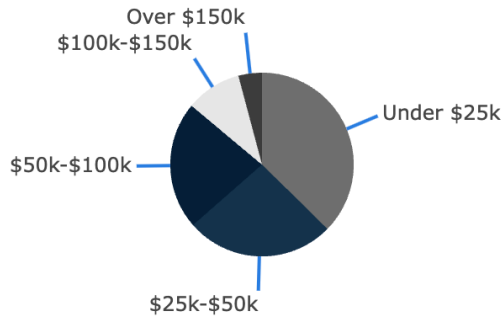

Compared to 75.2k in 2018

\$33.7k

Median Income

\$33.9k

2028 Estimate

↑ **1%**

Growth Rate

38

Median Age

41

2028 Estimate

↑ **6%**

Growth Rate

65.9k

Top Employment Categories

4:1