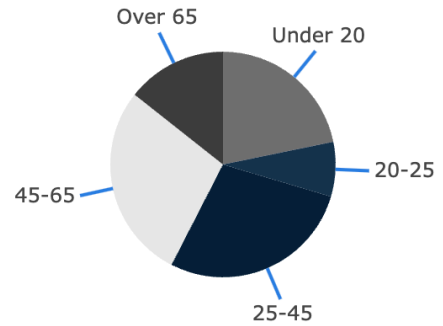

Compared to 75.2k in 2018

\$33.7k

Median Income

\$33.9k

2028 Estimate

↑ **1%**

Growth Rate

38

Median Age

41

2028 Estimate

↑ **6%**

Growth Rate

65.9k

Top Employment Categories

4:1