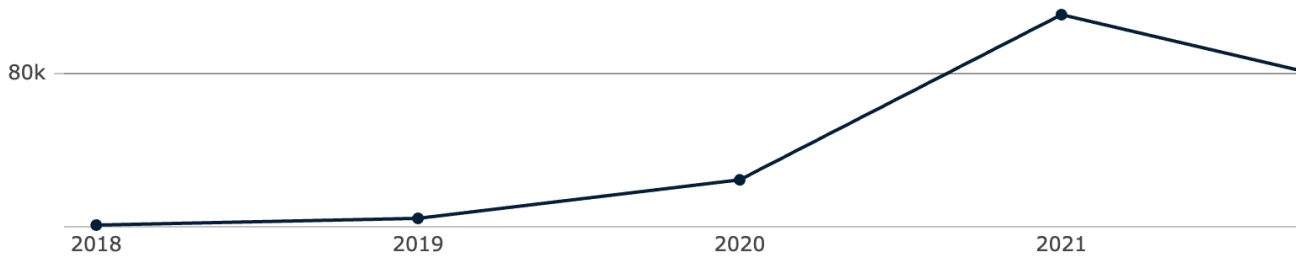

Demographics for 19140-4713

1 mile

3 miles

5 miles

79.4k

↓ -2%

Compared to 81.8k in 2021

↑ 5%

Compared to 75.2k in 2018

\$33.7k

Median Income

\$33.9k

2028 Estimate

↑ **1%**

Growth Rate

38

Median Age

41

2028 Estimate

↑ **6%**

Growth Rate

65.9k

Top Employment Categories

4:1