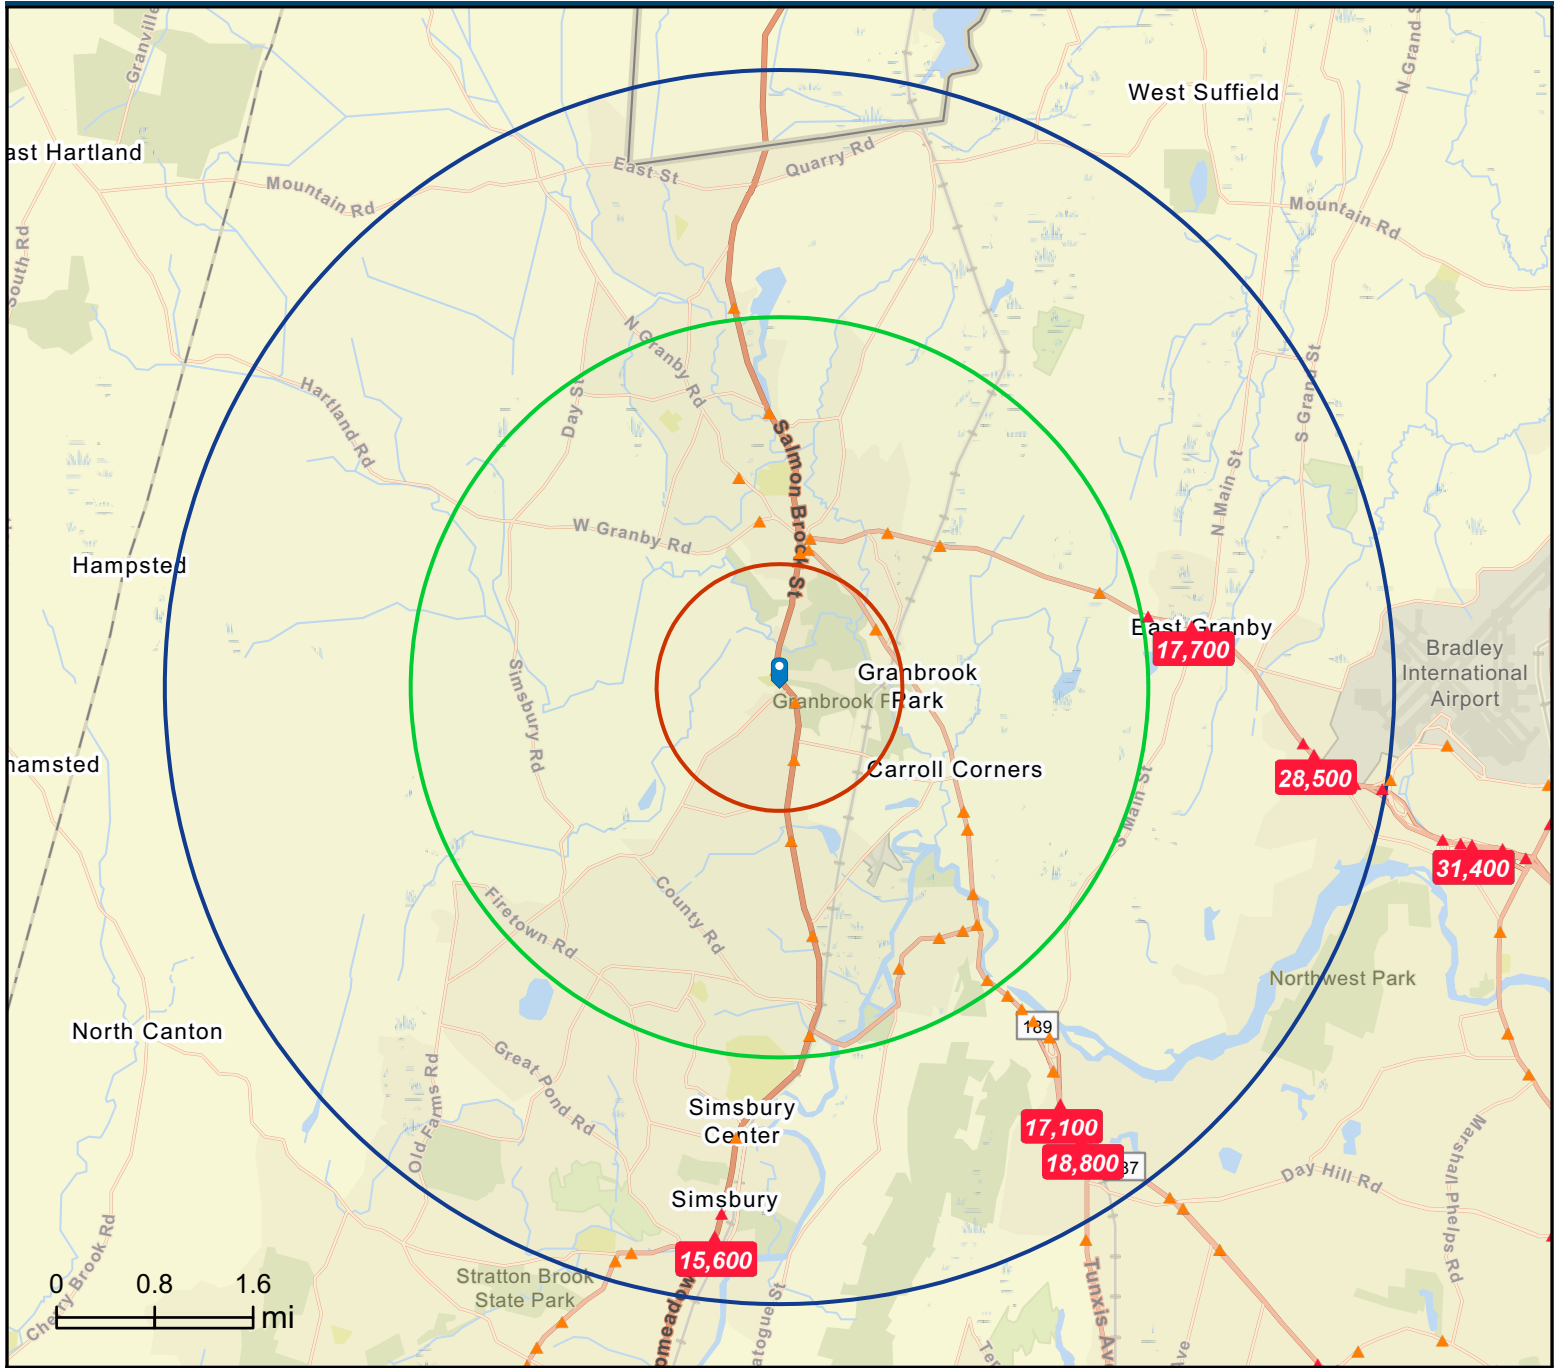

Traffic Count Map

137 Salmon Brook St, Granby, Connecticut, 06035
Rings: 1, 3, 5 mile radii

Prepared by Esri
Latitude: 41.93640
Longitude: -72.79277

- Average Daily Traffic Volume**
- ▲ Up to 6,000 vehicles per day
 - ▲ 6,001 - 15,000
 - ▲ 15,001 - 30,000
 - ▲ 30,001 - 50,000
 - ▲ 50,001 - 100,000
 - ▲ More than 100,000 per day