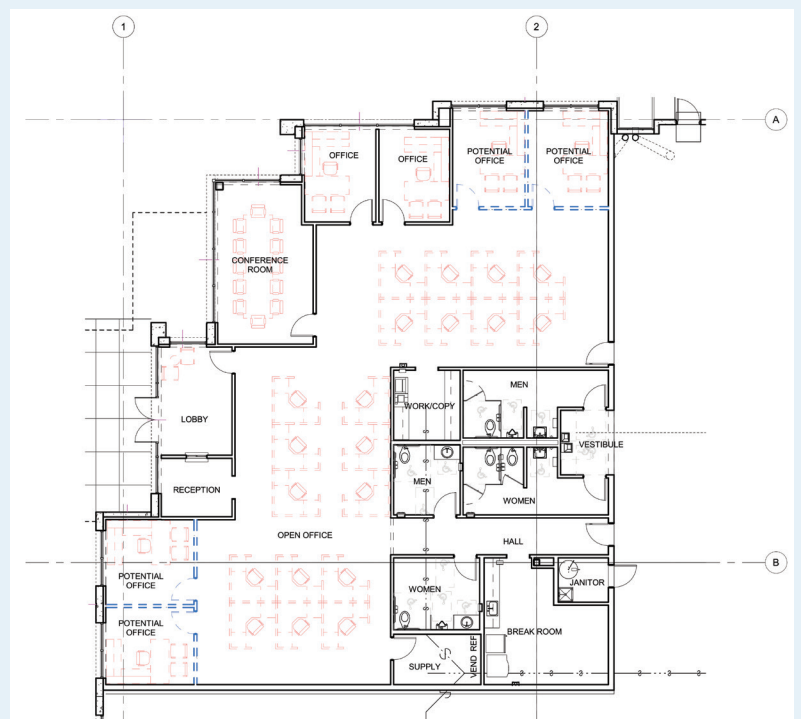

COMPLETED!
563,193 SF
Class A
Distribution
Center

ROOSEVELT LOGISTICS CENTER

7995 Bowen Road, Palmetto, GA 30268

563,193 SF Available

Roosevelt Logistics Center is a 563,193 square foot Class A distribution center strategically located on Roosevelt Highway with proximity to I-85 at multiple interchanges, unparalleled access to CSX-Fairburn Intermodal Terminal, convenient amenities, and proximity to an excellent labor force.

4,565 SF SPEC OFFICE PLAN

563,193 available square feet

Q1 2024 DELIVERY! CLASS A DISTRIBUTION CENTER IN PALMETTO, GA

EASY ACCESS TO ROOSEVELT HWY / HWY 29

5 MILES TO I-85 (to exits 56 & 61)

HIGHLY MOTIVATED LABOR FORCE

CLOSE PROXIMITY TO CSX FAIRBURN RAIL

NEARBY MARTA STOP AT WILKERSON MILL RD

13.5 MILES TO ATLANTA HARTSFIELD JACKSON INTERNATIONAL AIRPORT

BUILDING TYPE:	Cross Dock
CLEAR HEIGHT:	36' Clear at first column line
AUTO PARKING:	351 spaces
TRAILER PARKING:	266 spaces
DOCK DOORS:	134 Loading Docks (9' x 10') 4 Drive-In Doors (14' x 16')
BUILDING DIMENSIONS:	420'D x 1344'W
TYPICAL BAY SIZE:	50'D x 56'W
STAGING BAY SIZE:	60'D x 56'W
TRUCK COURT:	130' / 185'
FIRE SPRINKLER:	12 ESFR system with K-25 heads at 50 PSI
FLOOR SYSTEM:	6" Ductilcrete™ slabs with sawcut joints at column lines
ROOF SYSTEM:	60 MIL, mechanically attached, white TPO roof system with R-20 insulation in two layers; 20-Year Warranty
SPEC OFFICE:	4,565 SF
ELECTRICAL SERVICE:	3 phase, 480/277 volt system; two (2) 2,000 amp switchboards
LIGHTING SPECS:	673 LED high bay light fixtures, 5' Fixture Wips; 30 FC @ 3'AFF
DOCK LEVELERS:	33 (7' x 8') 40,000 pound mechanical Rite Hite dock levelers
WAREHOUSE WALLS PAINTED WHITE	