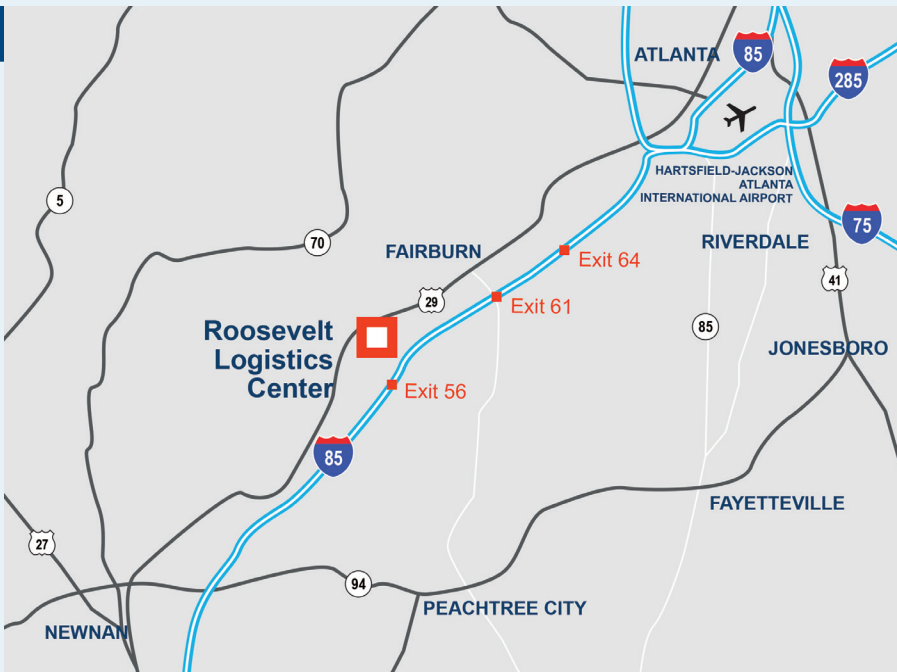

COMPLETED!
563,193 SF
Class A
Distribution
Center

ROOSEVELT LOGISTICS CENTER

7995 Bowen Road, Palmetto, GA 30268

563,193 SF Available

Roosevelt Logistics Center is a 563,193 square foot Class A distribution center strategically located on Roosevelt Highway with proximity to I-85 at multiple interchanges, unparalleled access to CSX-Fairburn Intermodal Terminal, convenient amenities, and proximity to an excellent labor force.

4,565 SF SPEC OFFICE PLAN

563,193 available square feet

Q1 2024 DELIVERY! CLASS A DISTRIBUTION CENTER IN PALMETTO, GA

EASY ACCESS TO ROOSEVELT HWY / HWY 29

5 MILES TO I-85 (to exits 56 & 61)

HIGHLY MOTIVATED LABOR FORCE

DRIVING DISTANCES

AIR

Hartsfield-Jackson Int'l Airport ... 16 miles
Charlie Brown Airport 26 miles

INTERMODAL

CSX / Fairburn 2.6 miles
Norfolk Southern / Austell 25 miles
CSX / Atlanta (Hulsey) 28 miles
Norfolk Southern / Inman 30 miles

PORTS

Savannah, GA 259 miles
Charleston, SC 332 miles
Jacksonville, FL 358 miles
Norfolk, VA 614 miles
Miami, FL 671 miles

Roosevelt Logistics Center is strategically located along Highway 29 / Roosevelt Highway, within close proximity to an excellent labor force. This market is home to a multitude of Fortune 500 operations, such as: Amazon, PVH, P&G, Lowe's, Google, Smucker's, Clorox and others.