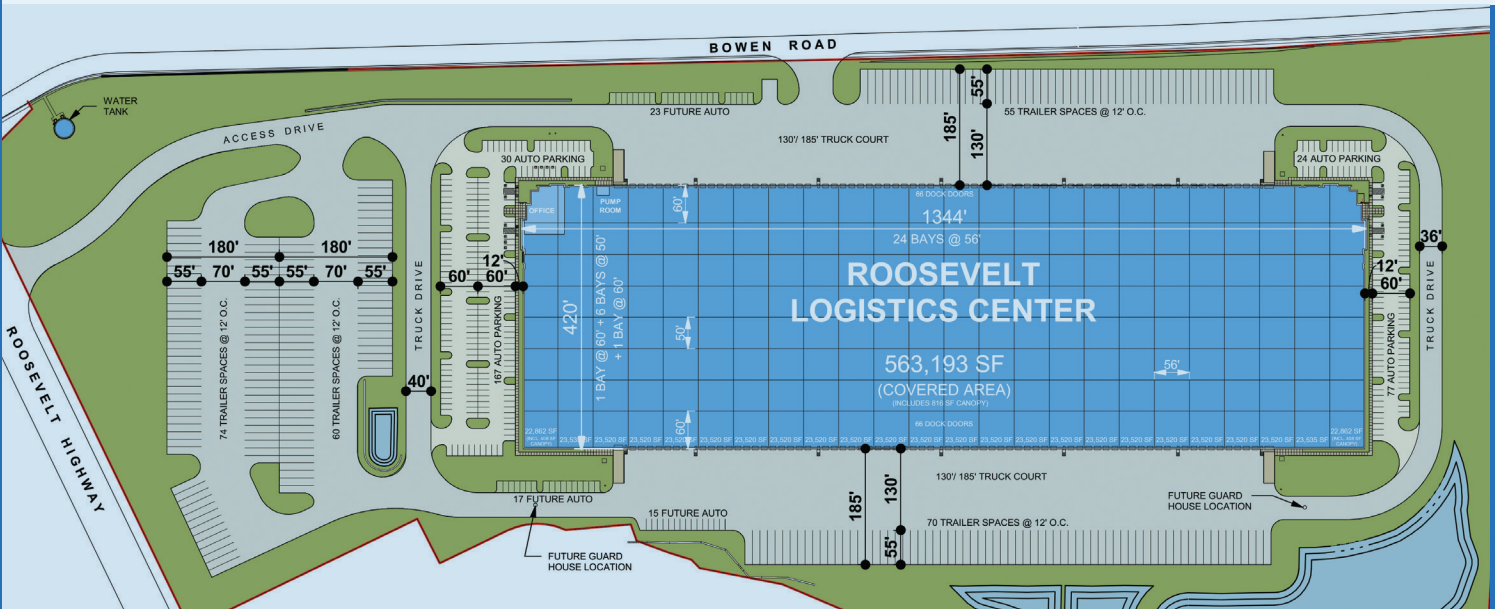

COMPLETED!
563,193 SF
Class A
Distribution
Center

ROOSEVELT LOGISTICS CENTER

7995 Bowen Road, Palmetto, GA 30268

563,193 SF Available

Roosevelt Logistics Center is a 563,193 square foot Class A distribution center strategically located on Roosevelt Highway with proximity to I-85 at multiple interchanges, unparalleled access to CSX-Fairburn Intermodal Terminal, convenient amenities, and proximity to an excellent labor force.

4,565 SF SPEC OFFICE PLAN

563,193 available square feet

Q1 2024 DELIVERY! CLASS A DISTRIBUTION CENTER IN PALMETTO, GA

EASY ACCESS TO ROOSEVELT HWY / HWY 29

5 MILES TO I-85 (to exits 56 & 61)

HIGHLY MOTIVATED LABOR FORCE

CLOSE PROXIMITY TO CSX FAIRBURN RAIL

NEARBY MARTA STOP AT WILKERSON MILL RD

13.5 MILES TO ATLANTA HARTSFIELD JACKSON INTERNATIONAL AIRPORT

BUILDING TYPE:	Cross Dock
CLEAR HEIGHT:	36' Clear at first column line
AUTO PARKING:	351 spaces
TRAILER PARKING:	266 spaces
DOCK DOORS:	134 Loading Docks (9' x 10') 4 Drive-In Doors (14' x 16')
BUILDING DIMENSIONS:	420'D x 1344'W
TYPICAL BAY SIZE:	50'D x 56'W
STAGING BAY SIZE:	60'D x 56'W
TRUCK COURT:	130' / 185'
FIRE SPRINKLER:	12 ESFR system with K-25 heads at 50 PSI
FLOOR SYSTEM:	6" Ductilcrete™ slabs with sawcut joints at column lines
ROOF SYSTEM:	60 MIL, mechanically attached, white TPO roof system with R-20 insulation in two layers; 20-Year Warranty
SPEC OFFICE:	4,565 SF
ELECTRICAL SERVICE:	3 phase, 480/277 volt system; two (2) 2,000 amp switchboards
LIGHTING SPECS:	673 LED high bay light fixtures, 5' Fixture Wips; 30 FC @ 3'AFF
DOCK LEVELERS:	33 (7' x 8') 40,000 pound mechanical Rite Hite dock levelers
WAREHOUSE WALLS PAINTED WHITE	