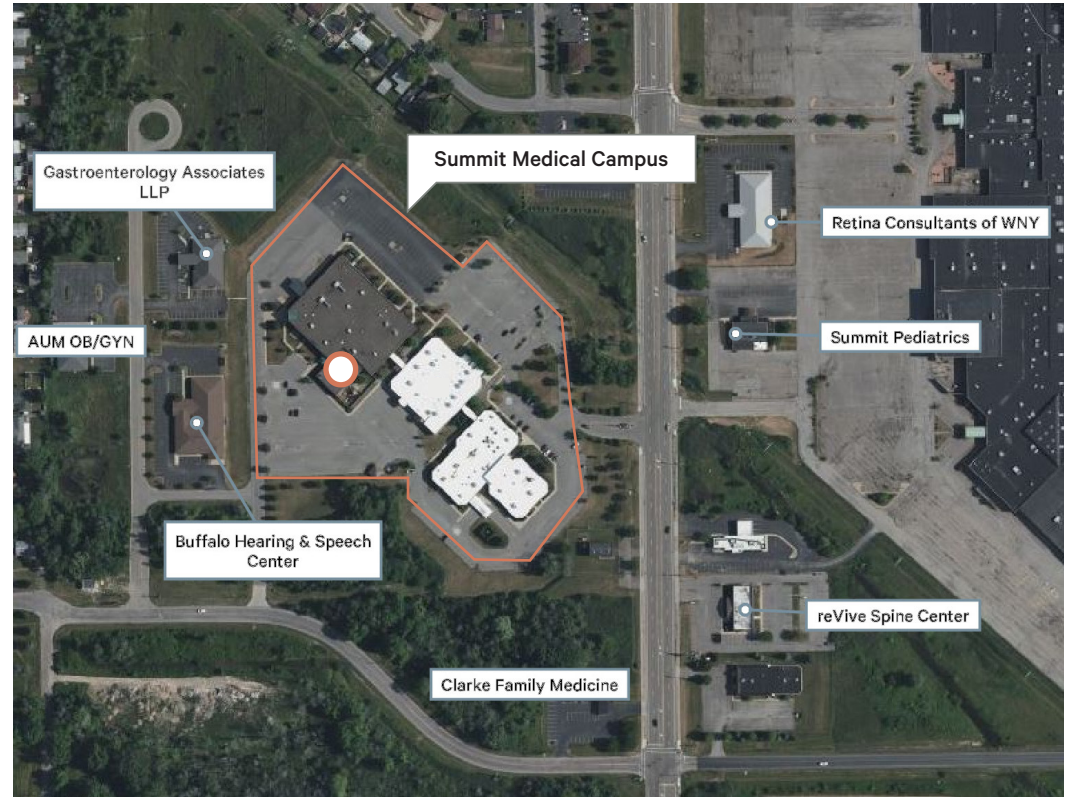

Summit Medical Campus | 6930 Williams Rd.

Niagara Falls, New York 14304

For Lease

welltower

Contact Us

Julie Greene

Lic. Real Estate Salesperson
+1 716 855 3700 x 8717
julie.greene@cbre-buffalo.com

Shana Stegner, SIOR

Lic. Assoc. Real Estate Broker
+1 716 855 3700 x 8702
shana.stegner@cbre-buffalo.com

CBRE Upstate NY

477 Main Street
Buffalo, New York 14203
+1 716 855 3700

© 2024 CBRE Upstate NY, part of the CBRE Affiliate Network. All rights reserved. This information has been obtained from sources believed reliable, but has not been verified for accuracy or completeness. You should conduct a careful, independent investigation of the property and verify all information. Any reliance on this information is solely at your own risk. CBRE Upstate NY and the CBRE Upstate NY logo are service marks of CBRE Upstate NY. All other marks displayed on this document are the property of their respective owners, and the use of such logos does not imply any affiliation with or endorsement of CBRE Upstate NY. Photos herein are the property of their respective owners. Use of these images without the express written consent of the owner is prohibited.

www.cbre.com/buffalo

CBRE Upstate NY
PART OF THE AFFILIATE NETWORK