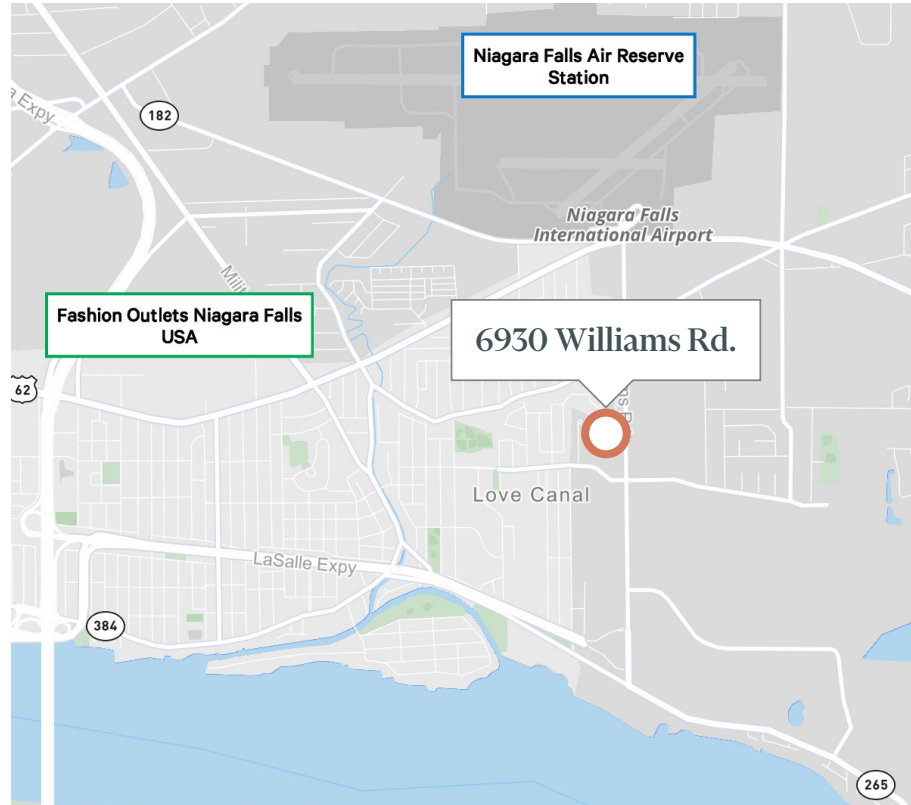

Summit Medical Campus

6930 Williams Rd.

Niagara Falls, New York 14034

5,684 SF former daycare suite available in Summit Medical Campus in Niagara Falls, New York. Located among a cluster of medical providers serving Niagara County and northern Erie County, services currently found on site include orthopaedic medicine, diagnostic imaging, and endoscopy.

Property Highlights

- + 5,684 SF former daycare suite available with private exterior entrance
- + 6 large classrooms with attached bathrooms plus 3 small classrooms
- + Central open space/play area
- + Conveniently located between LaSalle Expressway & Niagara Falls Blvd.
- + Approx. 4 miles to I-190

Area Demographics (Drive Time)	5 min.	10 min.	15 min.
Total Estimated Population	9,372	35,820	127,723
Avg. Household Income	\$76,860	\$82,988	\$81,782
Population Age 0-4	374	1,481	5,943

Summit Medical Campus | 6930 Williams Rd.
Niagara Falls, New York 14304

For Lease
welltower

Summit Medical Campus | 6930 Williams Rd.

Niagara Falls, New York 14304

For Lease

welltower

Contact Us

Julie Greene

Lic. Real Estate Salesperson
+1 716 855 3700 x 8717
julie.greene@cbre-buffalo.com