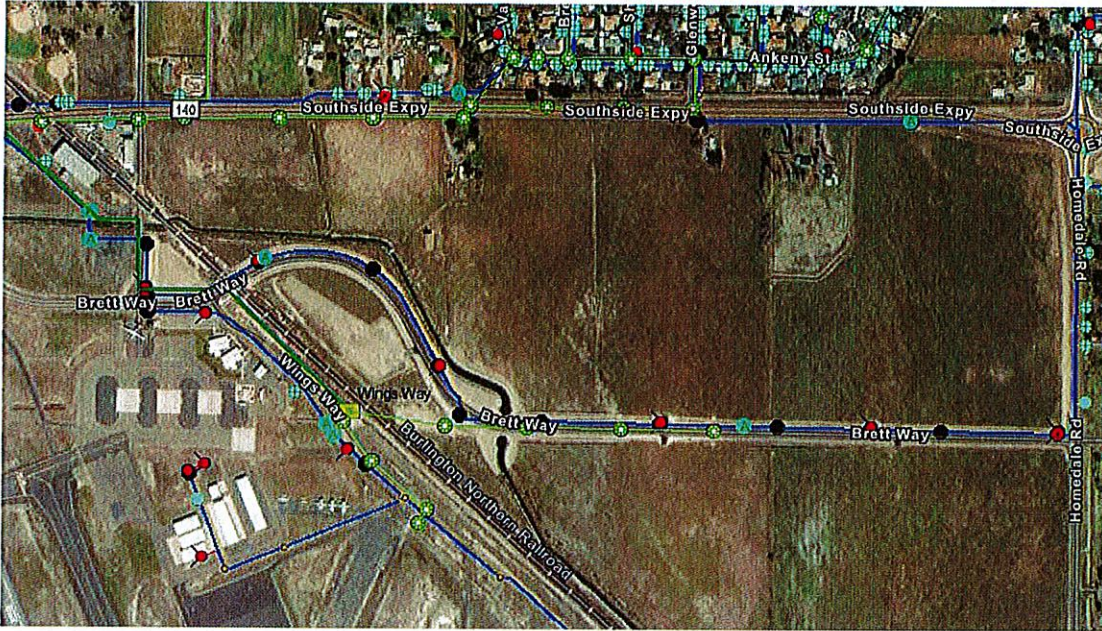

Zbinden Site – City Utilities

Blue- Water Green – Wastewater

Overview Site