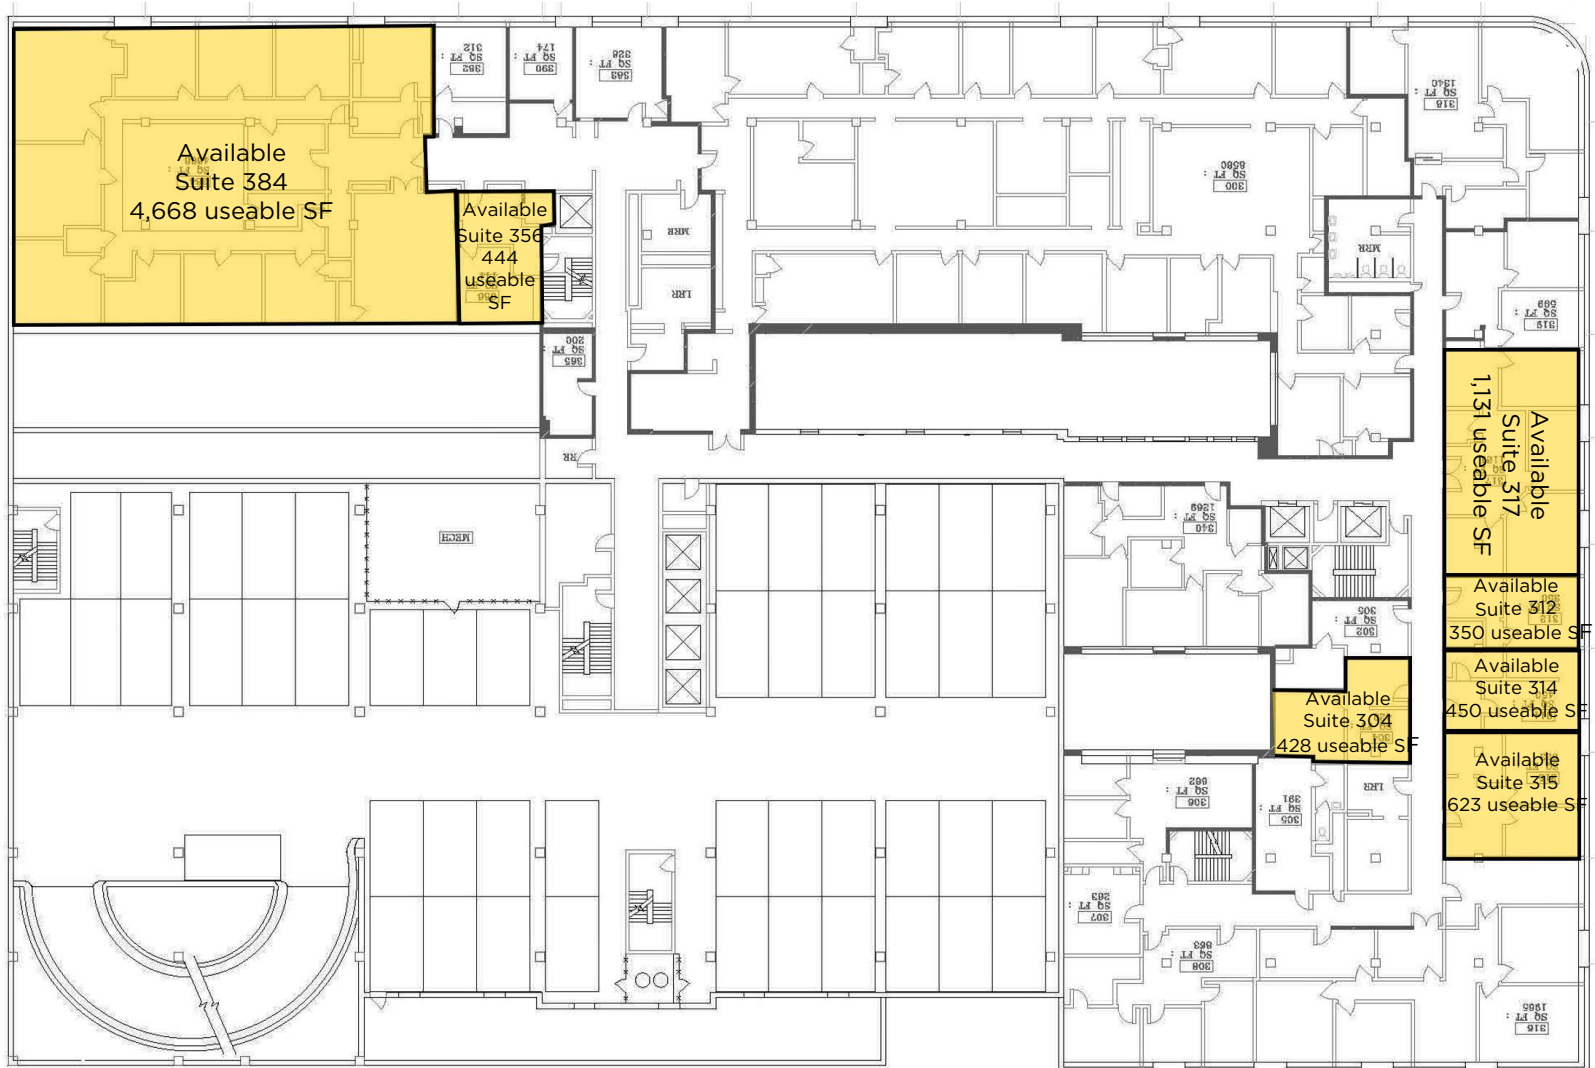

Talbot Tower
1st Floor Plan

Talbot Tower 2nd Floor Plan

Talbot Tower 3rd Floor Plan

Talbott Tower 5th Floor Plan

APEX
Commercial Group

7887 Washington Village Drive, Suite 140
Dayton, OH 45459
937-222-7884

Talbott Tower
11th Floor Plan

Talbot Tower 12th Floor Plan

Talbot Tower
13th Floor Plan