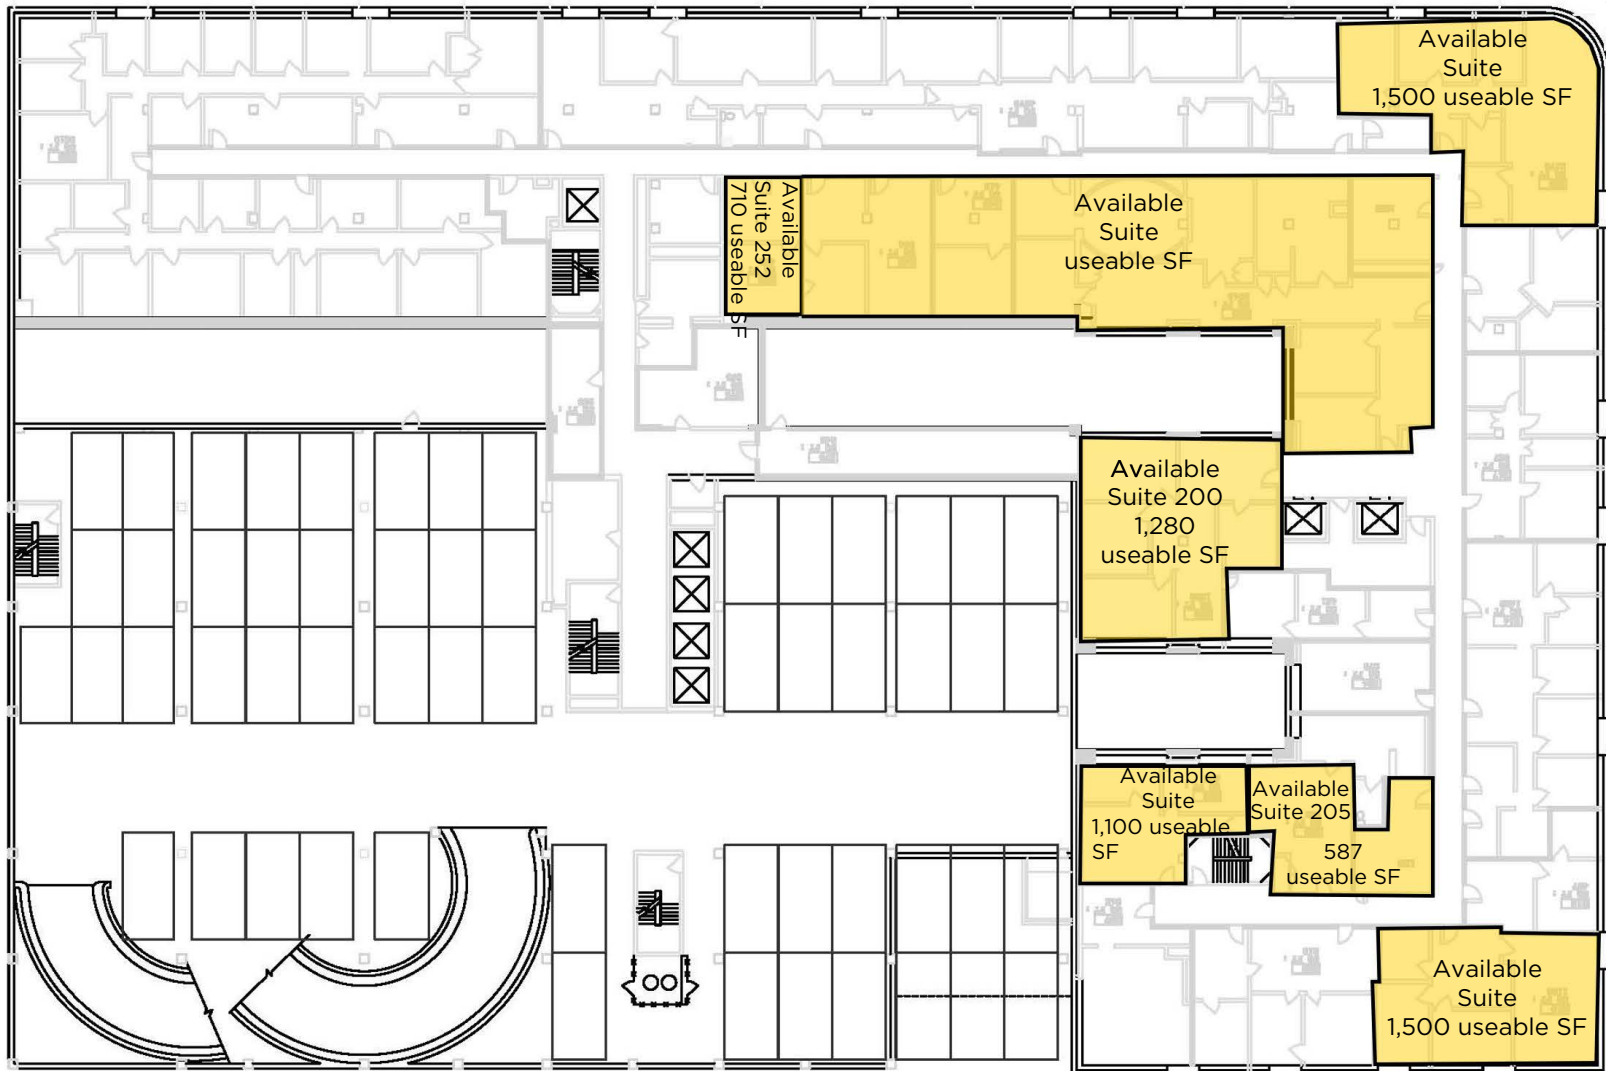

Talbot Tower
1st Floor Plan

Talbot Tower 2nd Floor Plan

Talbot Tower 3rd Floor Plan

Talbott Tower 5th Floor Plan

APEX
Commercial Group

7887 Washington Village Drive, Suite 140
Dayton, OH 45459
937-222-7884

Talbot Tower 6th Floor Plan

APEX
Commercial Group

7887 Washington Village Drive, Suite 140
Dayton, OH 45459
937-222-7884

Talbott Tower
7th Floor Plan

Talbott Tower 8th Floor Plan

Talbott Tower 10th Floor Plan

Talbott Tower
11th Floor Plan

Talbot Tower 12th Floor Plan

Talbot Tower
13th Floor Plan