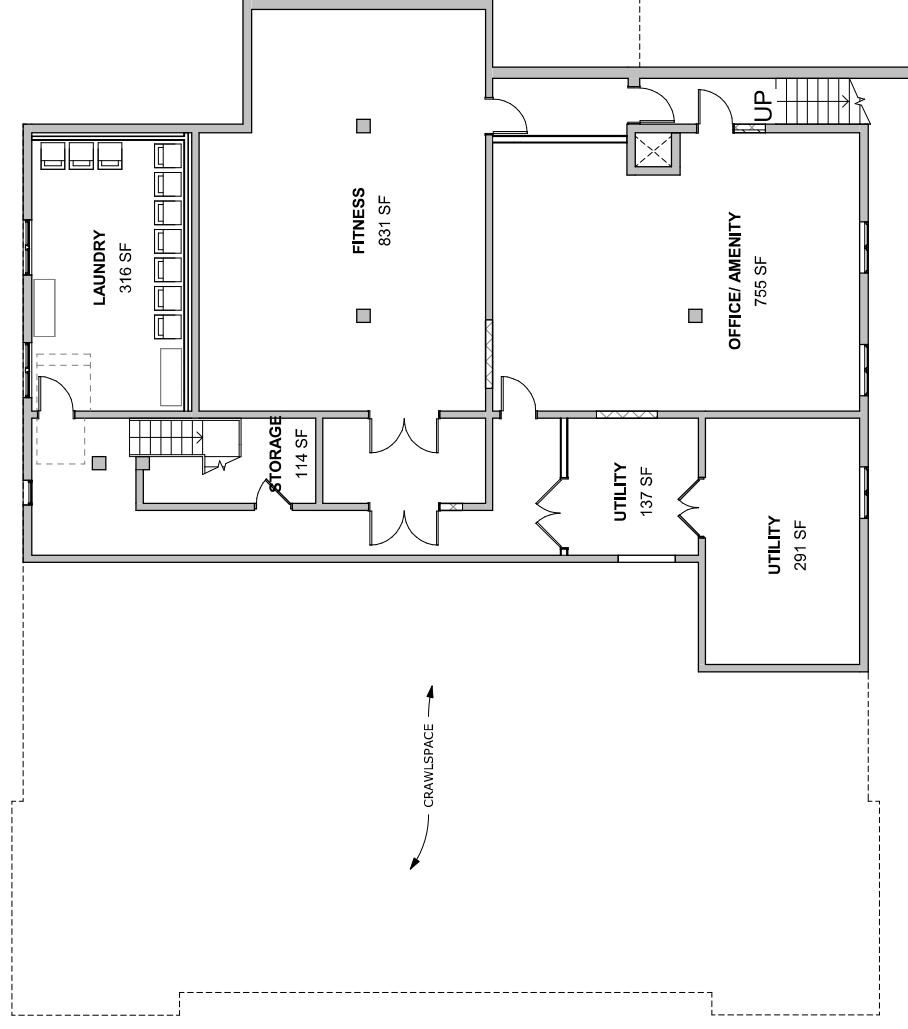

POST OFFICE & NEW BUILD OPTION

41 UNITS (STUDIOS & 1 BEDS)

FLOOR PLANS
GROUND LEVEL

BASEMENT LEVEL

MEZZANINE/ SECOND LEVEL

3 d VIEW

OPTION 1

3 d VIEW