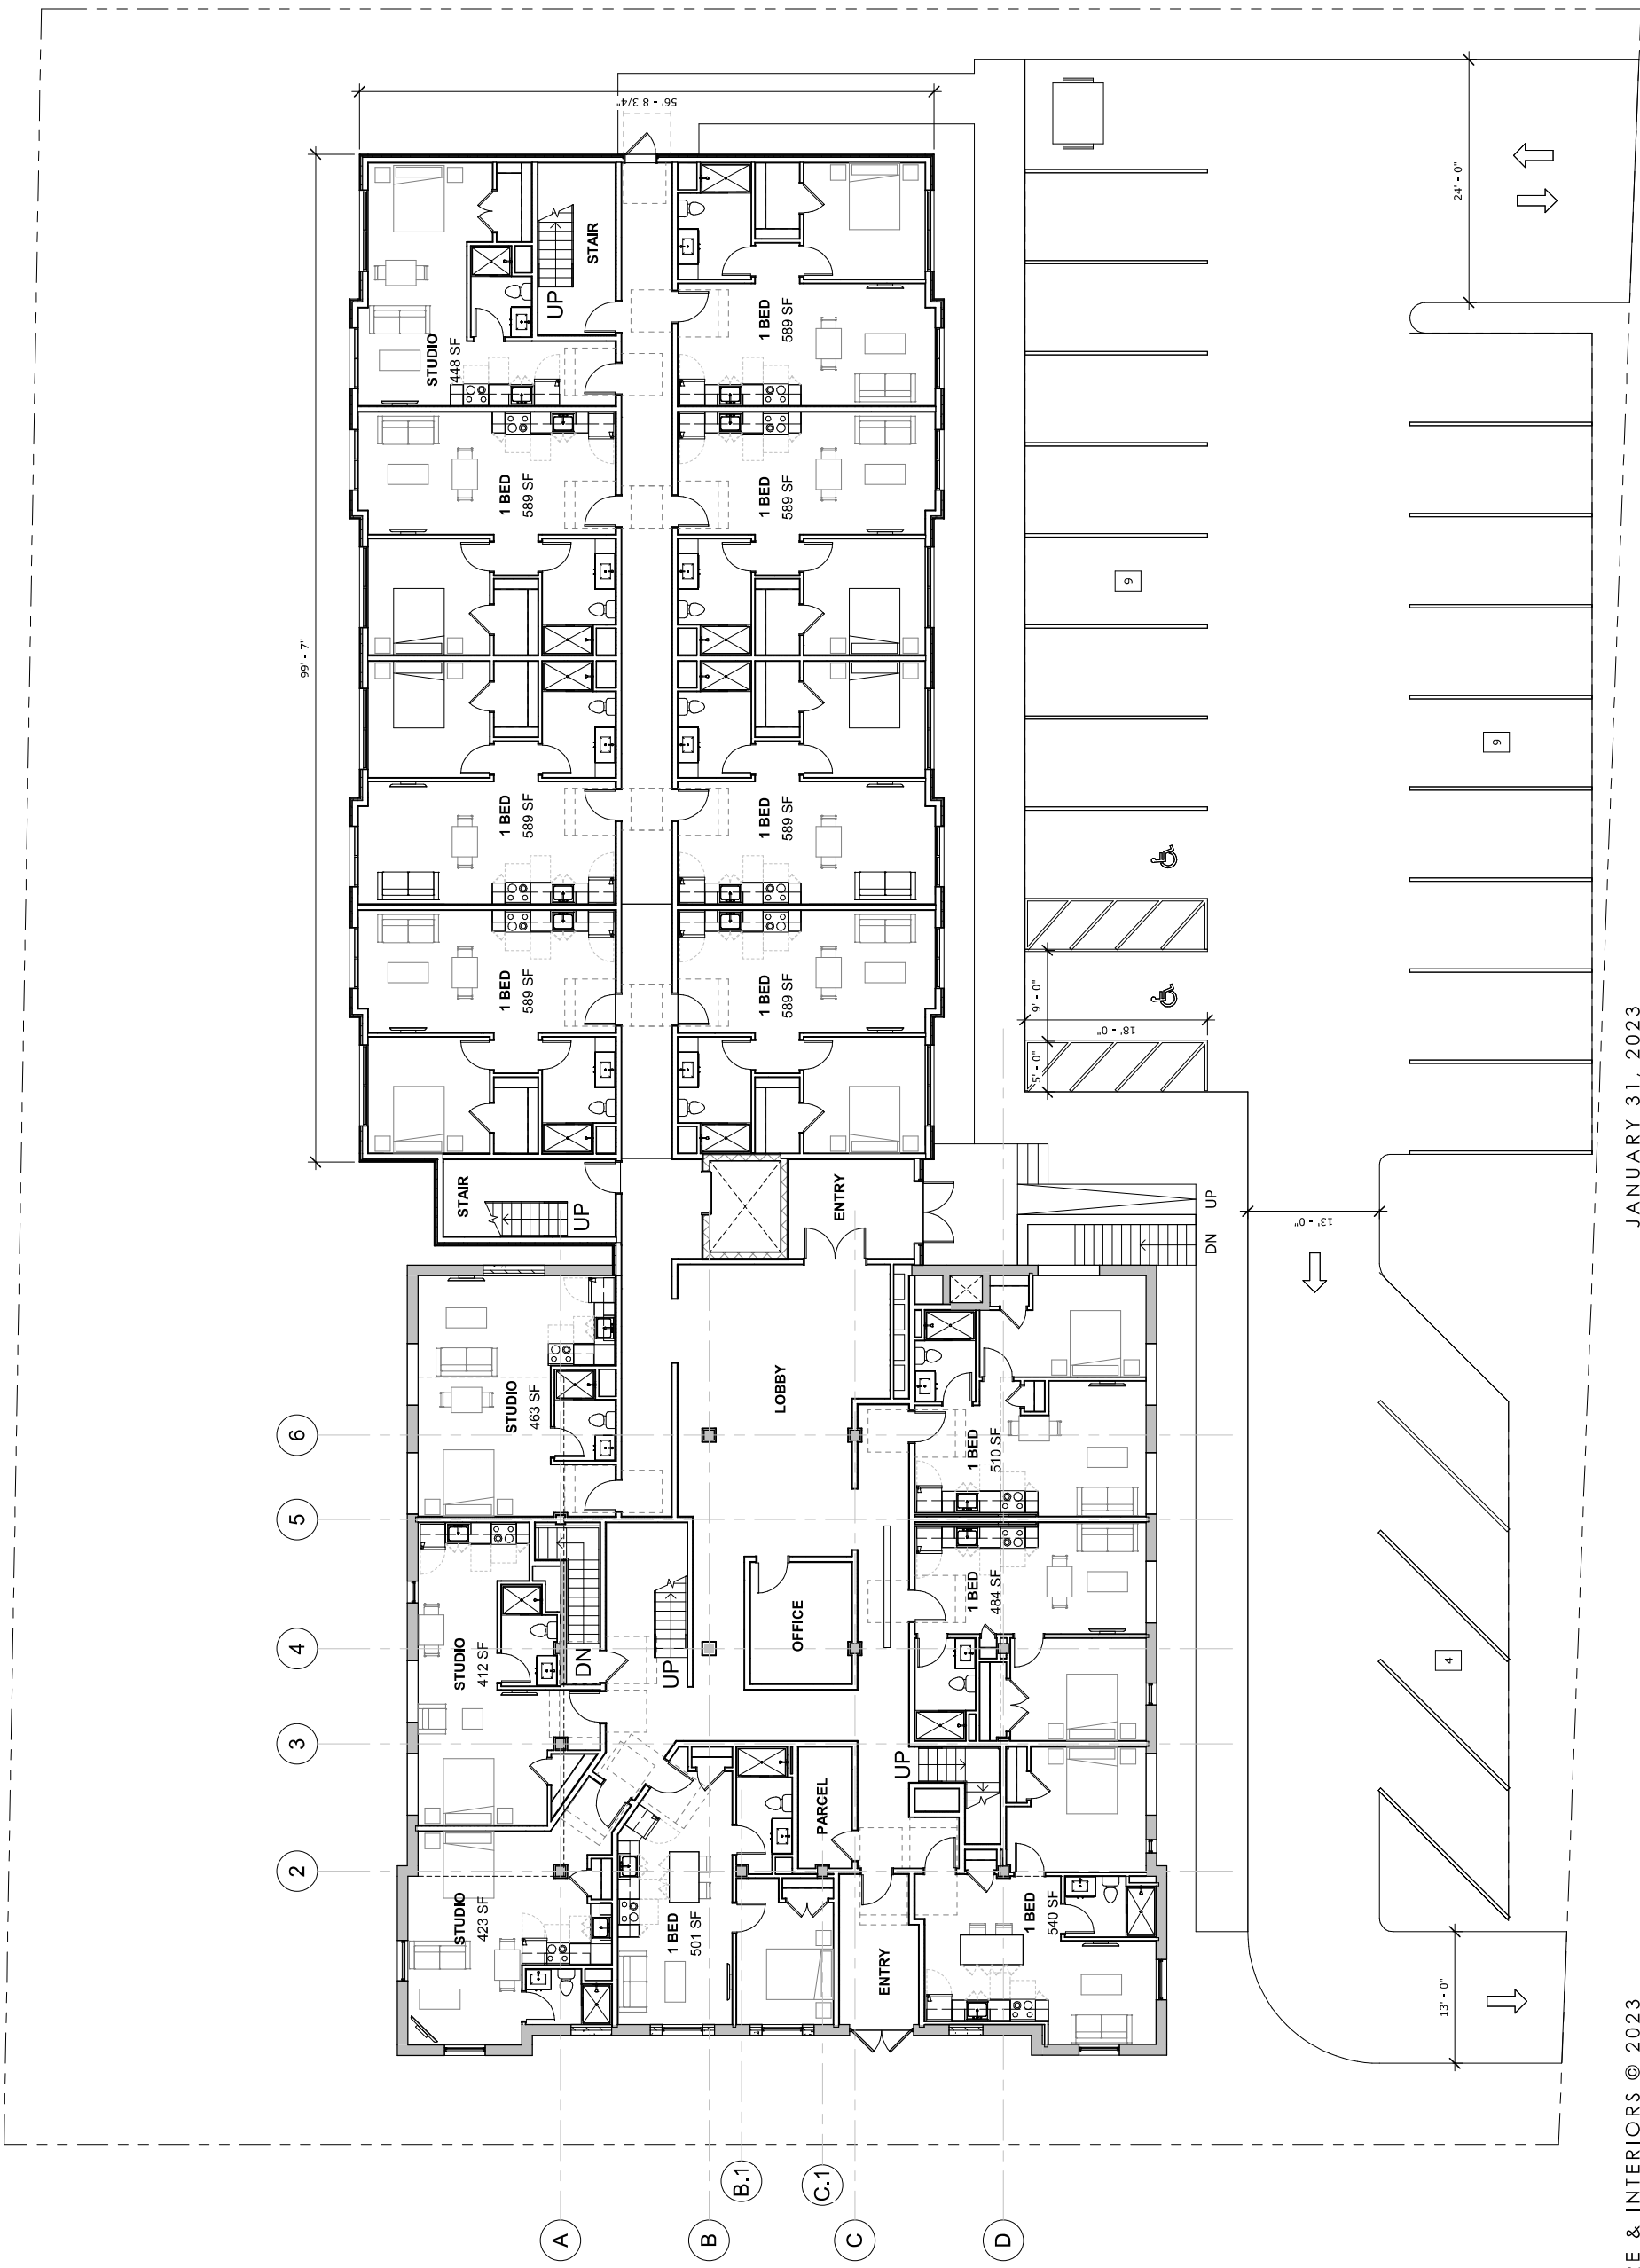

POST OFFICE & NEW BUILD OPTION

41 UNITS (STUDIOS & 1 BEDS)

FLOOR PLANS
GROUND LEVEL

BASEMENT LEVEL

MEZZANINE/ SECOND LEVEL

3 d VIEW

OPTION 1

3 d VIEW