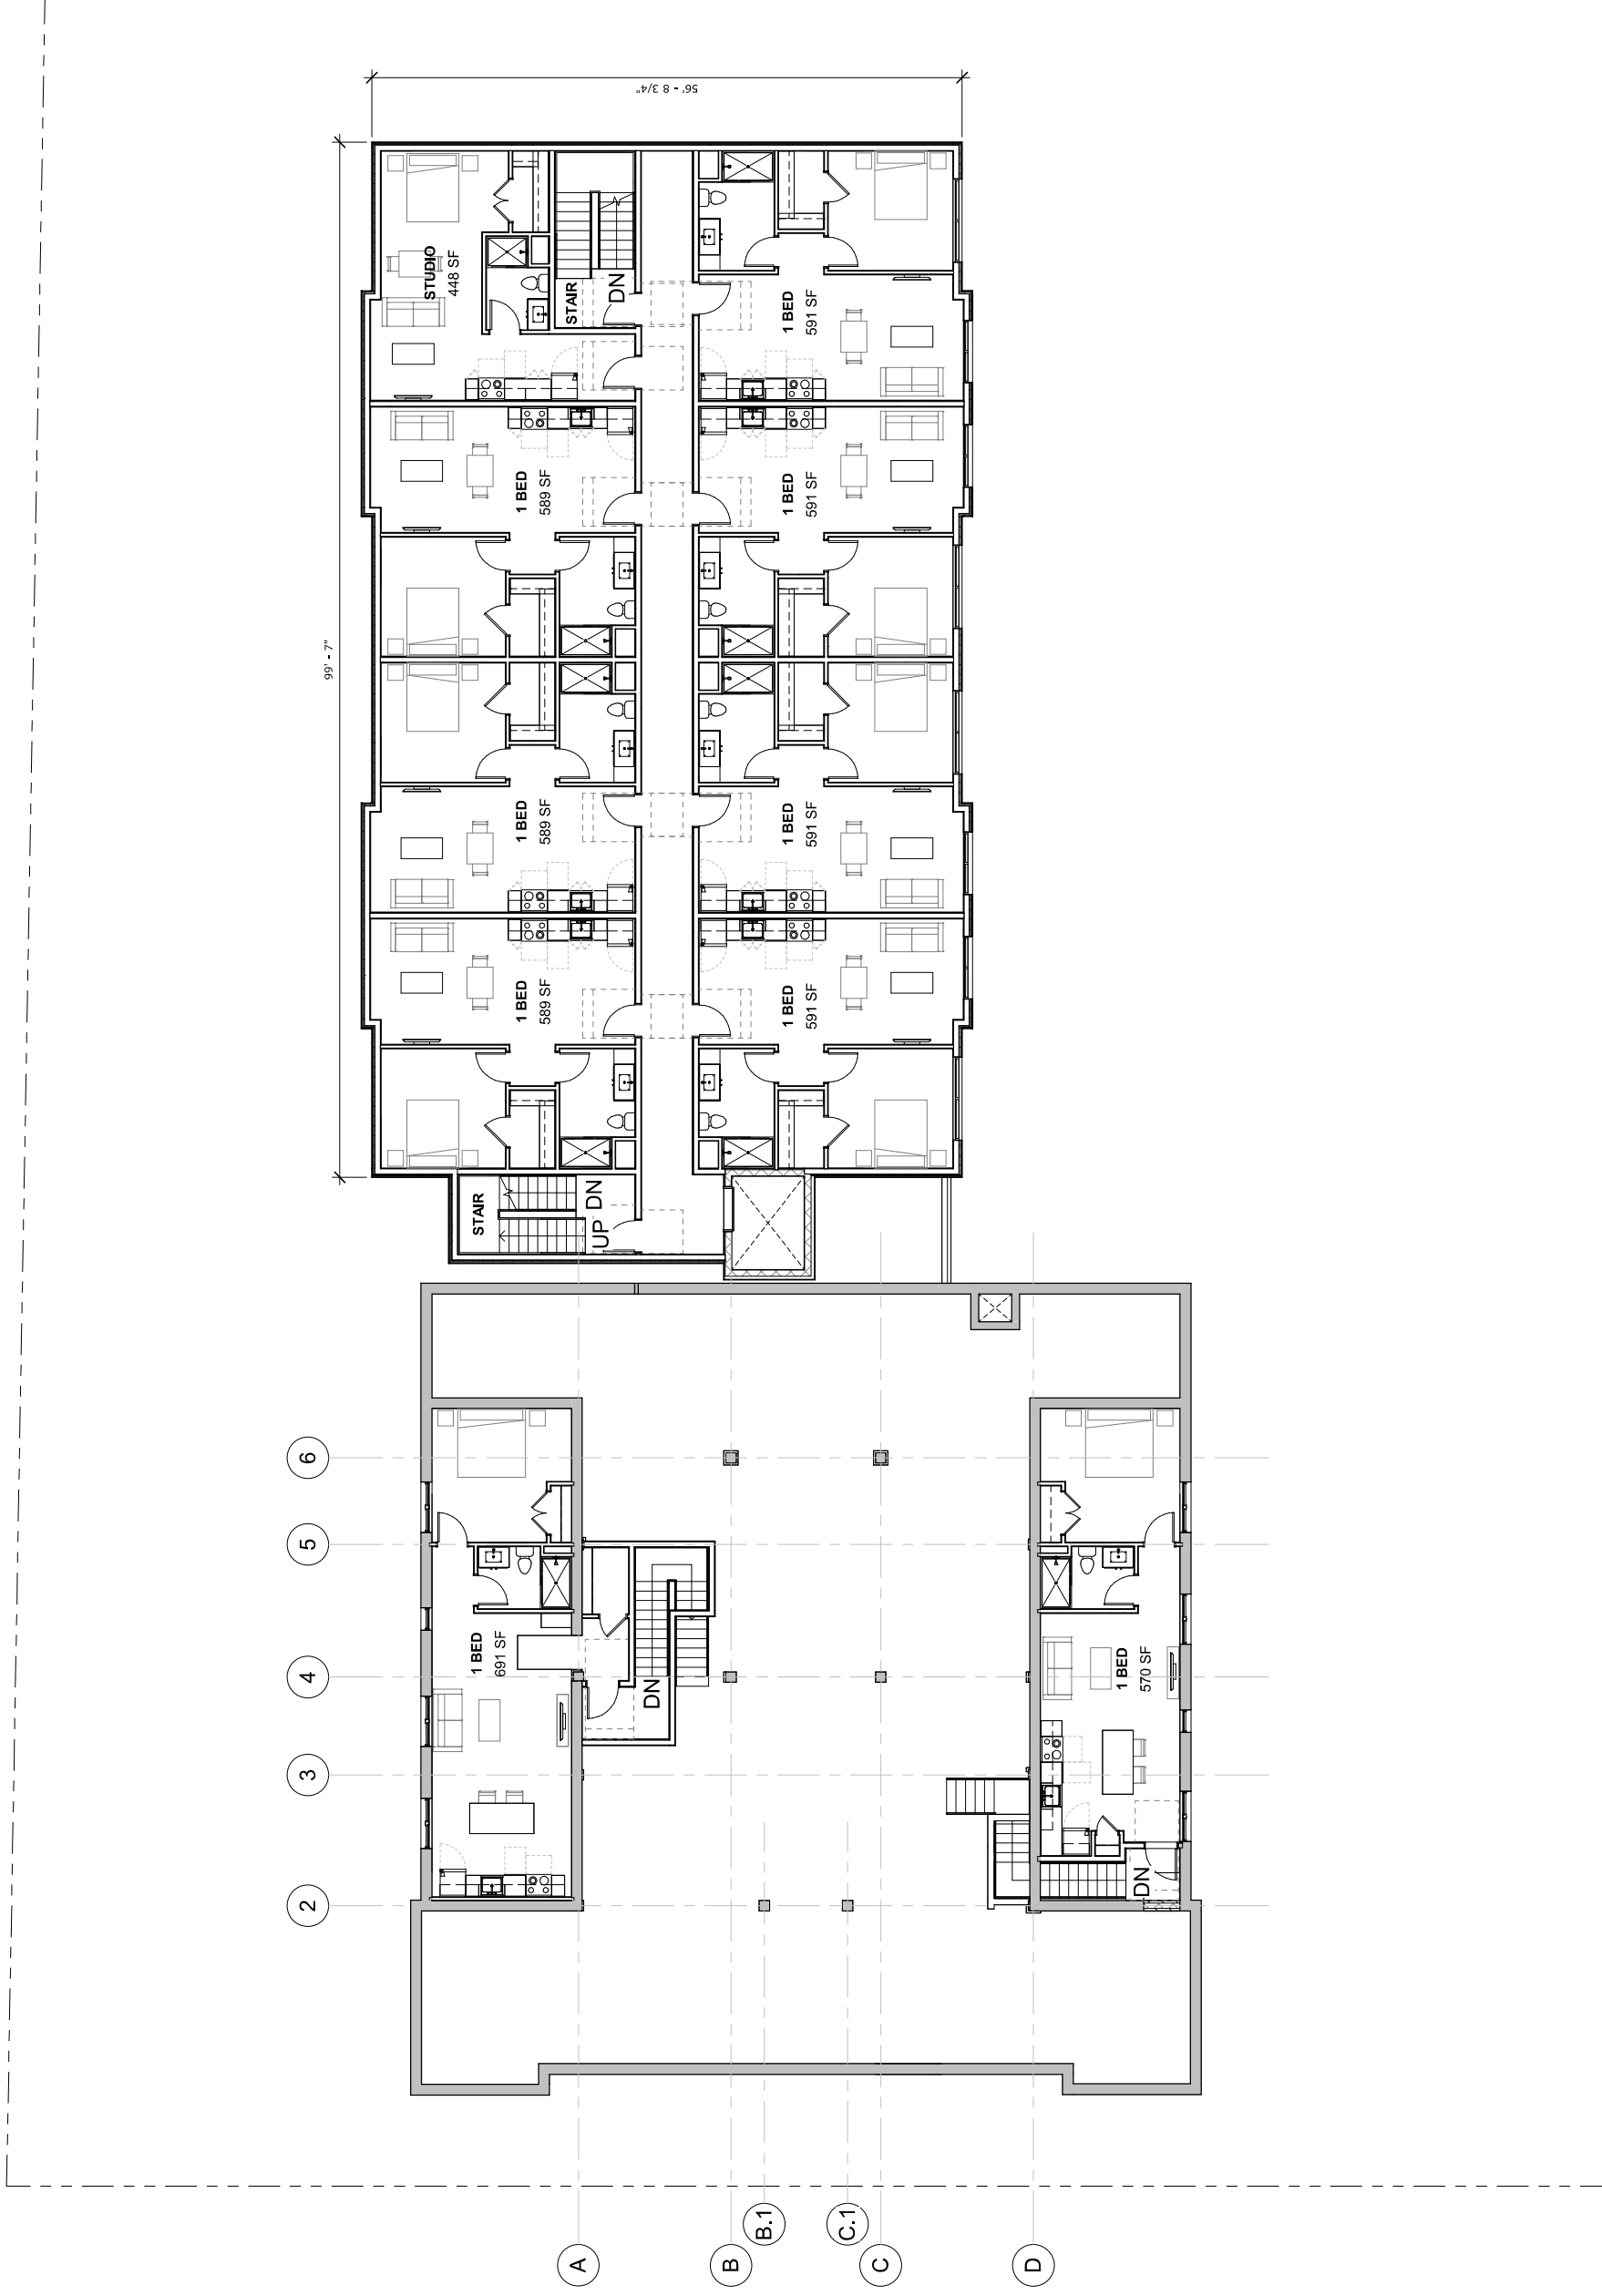

POST OFFICE & NEW BUILD OPTION

41 UNITS (STUDIOS & 1 BEDS)

FLOOR PLANS
GROUND LEVEL

BASEMENT LEVEL

MEZZANINE/ SECOND LEVEL

3 d VIEW

OPTION 1

3 d VIEW